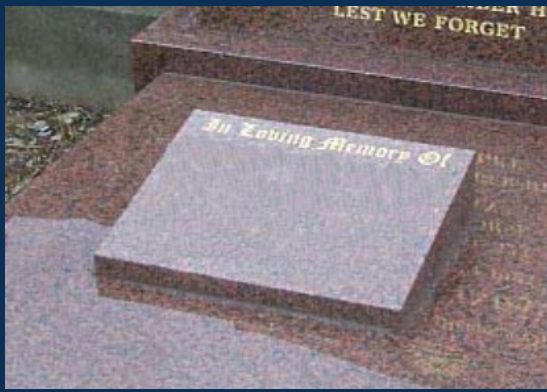

ROOKWOOD
EST 1867 — GENERAL CEMETERY

Sloper
Memorials

A scenic view of a cemetery at sunrise or sunset, with a large blue semi-transparent overlay box containing text. The background shows a misty landscape with trees and a bright sun low on the horizon, casting a golden glow over the scene. In the foreground, several dark granite sloper memorials are visible, arranged in rows on a grassy area. The blue overlay box is positioned in the lower half of the image, covering the memorials and part of the background.

Granite Sloper Memorial Options

Rookwood General Cemetery provides unique interment services to the many religious and cultural groups that use Rookwood Cemetery.

To meet the needs of our communities we offer a range of interment types and memorialisation options, including Granite Slopers as illustrated.

Sandstone Sloper

On memorial

Granite Sloper

On foundation

Double Size Granite Sloper

On memorial, with foundation

Granite Sloper with Bronze Plaque

On foundation