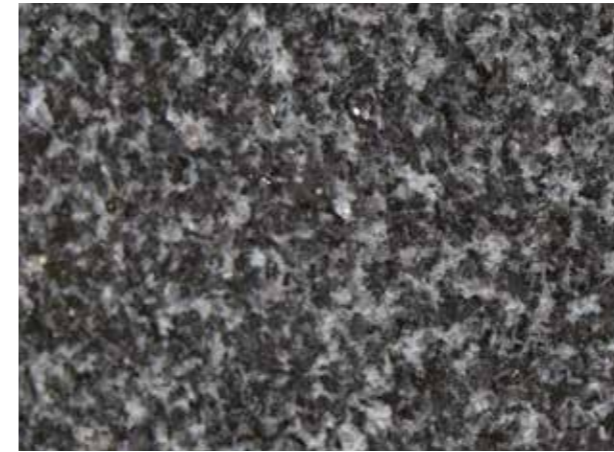

ROOKWOOD
EST 1867 GENERAL CEMETERY

MEMORIAL COLOURS TRADITIONAL RANGE

NEW MONUMENTS - RESTORATIONS - CONSERVATION
- INSCRIPTIONS - ACCESSORIES

GRANITE COLOURS

Rookwood General Cemeteries Reserve Trust (RGCRT) provides monumental and lawn memorials in a variety of granite colours.

GLORY BLACK

BLUE PEARL

AUSTRALIAN GRANDEE

NOBLE GREY

BALMORAL RED

IMPERIAL RED

EMERALD PEARL

BLACK GALAXY