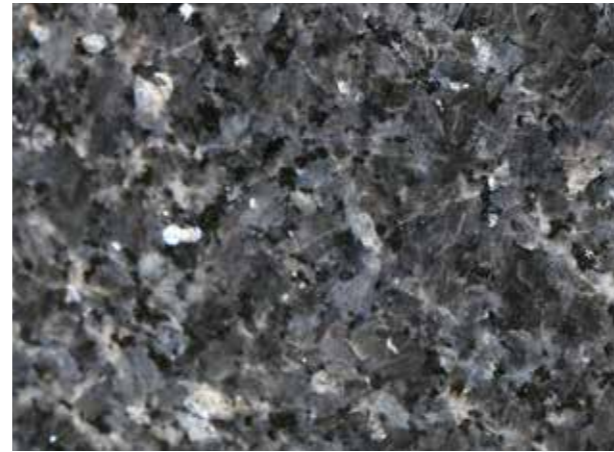

ROOKWOOD
EST 1867 GENERAL CEMETERY

MEMORIAL COLOURS TRADITIONAL RANGE

NEW MONUMENTS - RESTORATIONS - CONSERVATION
- INSCRIPTIONS - ACCESSORIES

GRANITE COLOURS

Rookwood General Cemeteries Reserve Trust (RGCRT) provides monumental and lawn memorials in a variety of granite colours.

GLORY BLACK

BLUE PEARL

AUSTRALIAN GRANDEE

NOBLE GREY

BALMORAL RED

IMPERIAL RED

EMERALD PEARL

BLACK GALAXY