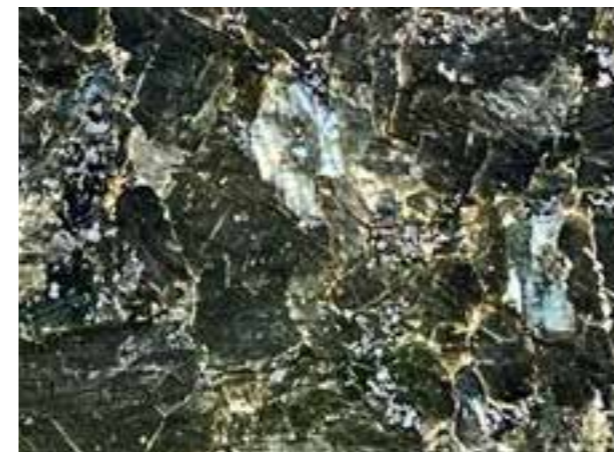

ROOKWOOD
EST 1867 GENERAL CEMETERY

MEMORIAL COLOURS TRADITIONAL RANGE

NEW MONUMENTS - RESTORATIONS - CONSERVATION
- INSCRIPTIONS - ACCESSORIES

GRANITE COLOURS

Rookwood General Cemeteries Reserve Trust (RGCRT) provides monumental and lawn memorials in a variety of granite colours.

GLORY BLACK

BLUE PEARL

AUSTRALIAN GRANDEE

NOBLE GREY

BALMORAL RED

IMPERIAL RED

EMERALD PEARL

BLACK GALAXY