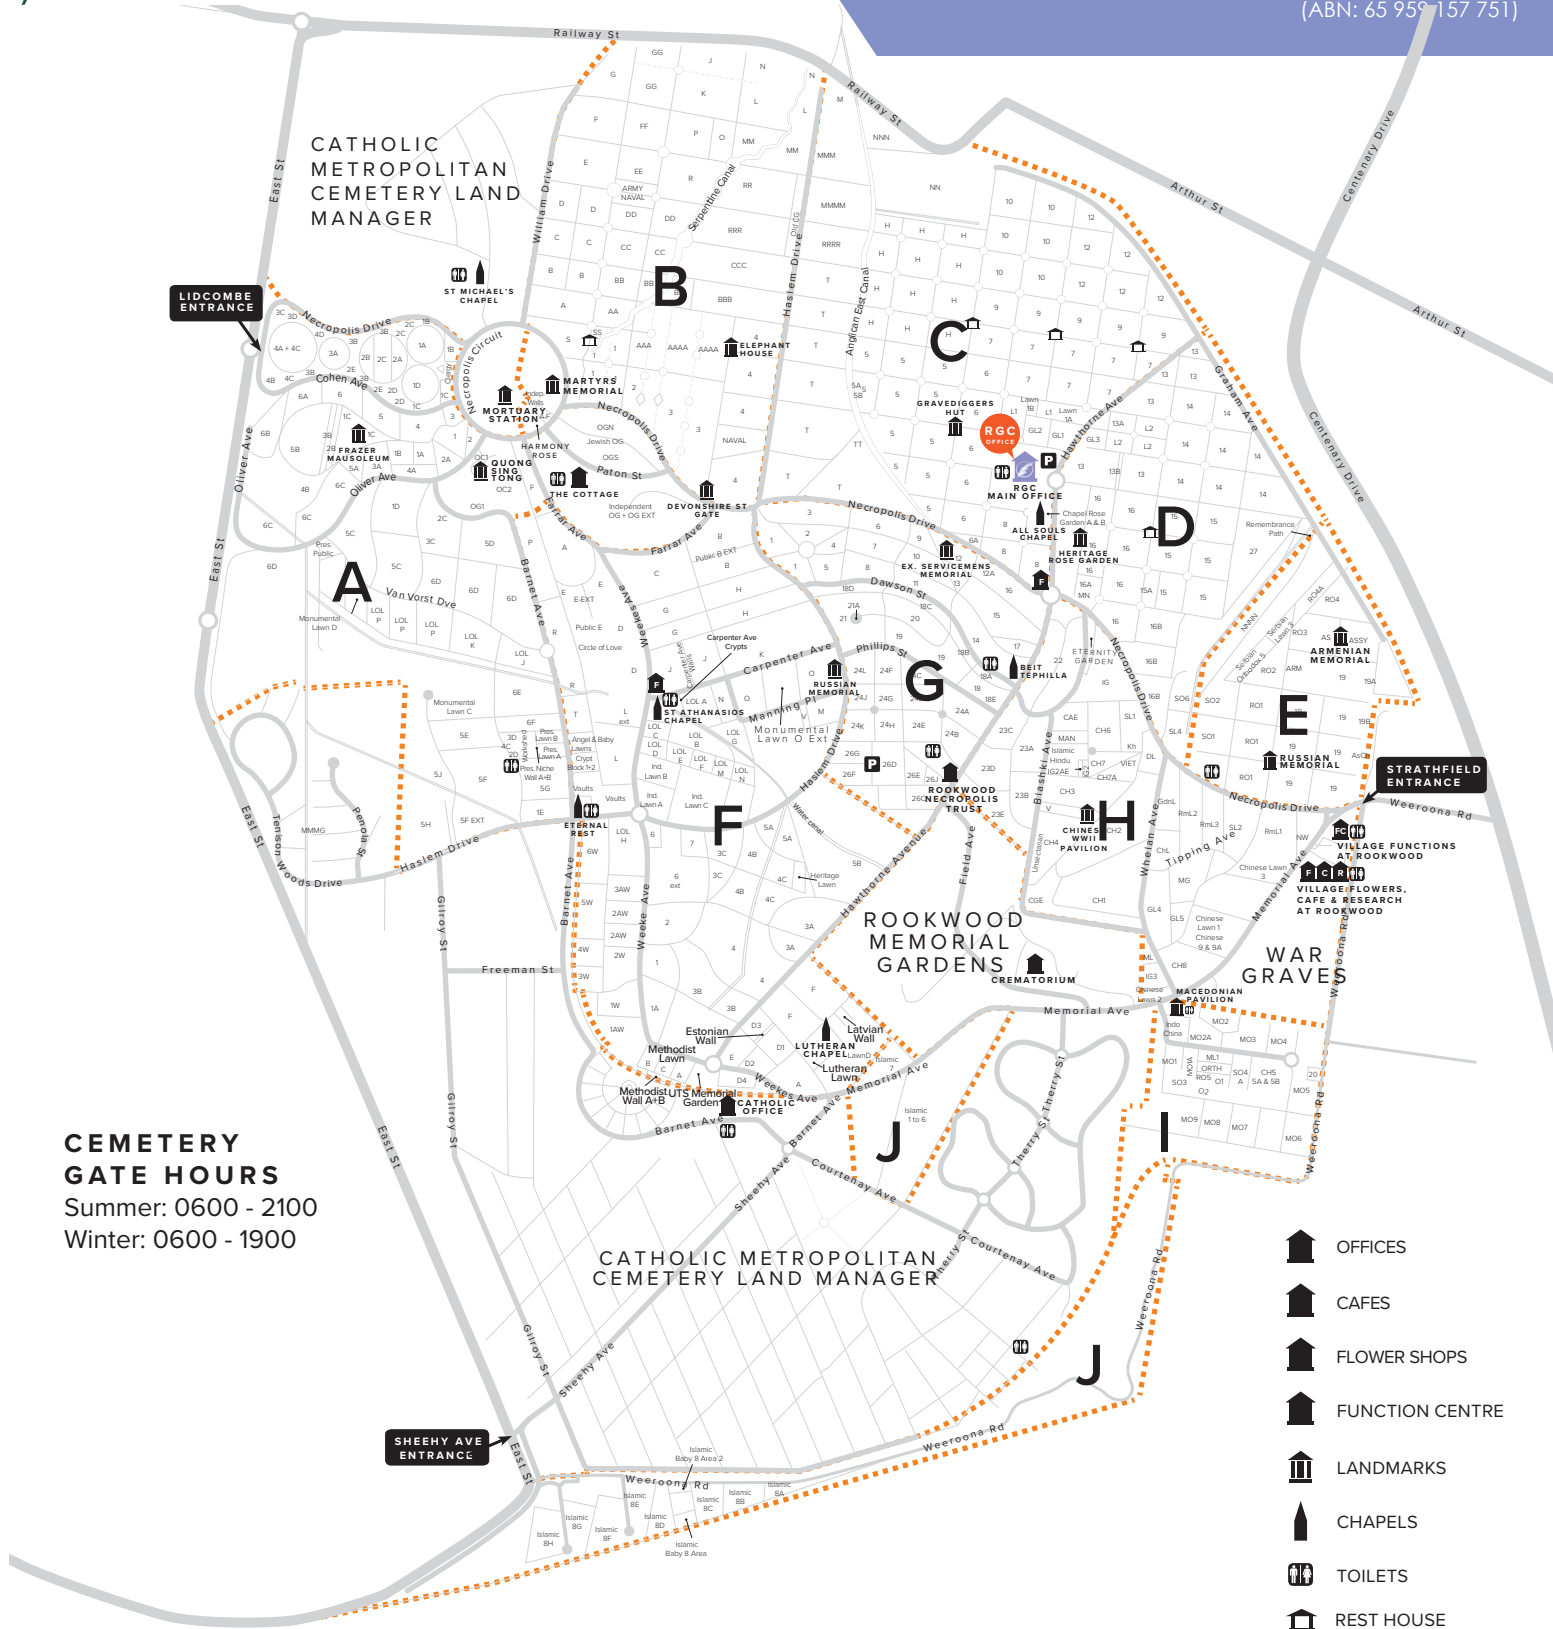

# ROOKWOOD

EST 1867 GENERAL CEMETERY

02 8575 8100

PO Box 291 Lidcombe NSW 1825  
Hawthorne Ave, Rookwood, NSW 2141

[www.rookwoodcemeteries.com.au](http://www.rookwoodcemeteries.com.au)

Rookwood General Cemeteries Reserve Land Manager  
(ABN: 65 959 157 751)

**CEMETERY GATE HOURS**  
Summer: 0600 - 2100  
Winter: 0600 - 1900

-  OFFICES
-  CAFES
-  FLOWER SHOPS
-  FUNCTION CENTRE
-  LANDMARKS
-  CHAPELS
-  TOILETS
-  REST HOUSE

Rookwood is one of the largest open green spaces in Sydney. For your safety, exercise caution while in the grounds and pay close attention to potential hazards.

### LEGEND

A	B	C	D	E	F	G	H	I	J
Eastern Orthodox Methodist/Wesleyan Presbyterian Non-denomination Independent Jewish Chinese	Anglican Naval Heritage Non-denomination	Anglican Non-Denomination Heritage	Anglican Non-Denomination	Orthodox Armenian Assyrian Church of the East Assyrian Christian Non-denomination	Eastern Orthodox Methodist Lutheran/Estonian Independent Muslim Baby Lawn, Ukrainian	Jewish	Chinese, Druze, Hindu, Khmer, Maori, Vietnamese, Mandaean, Children's, Non-denomination, Orthodox, Islamic, Jewish	Orthodox Indo-Chinese Non-denomination Chinese	Islamic