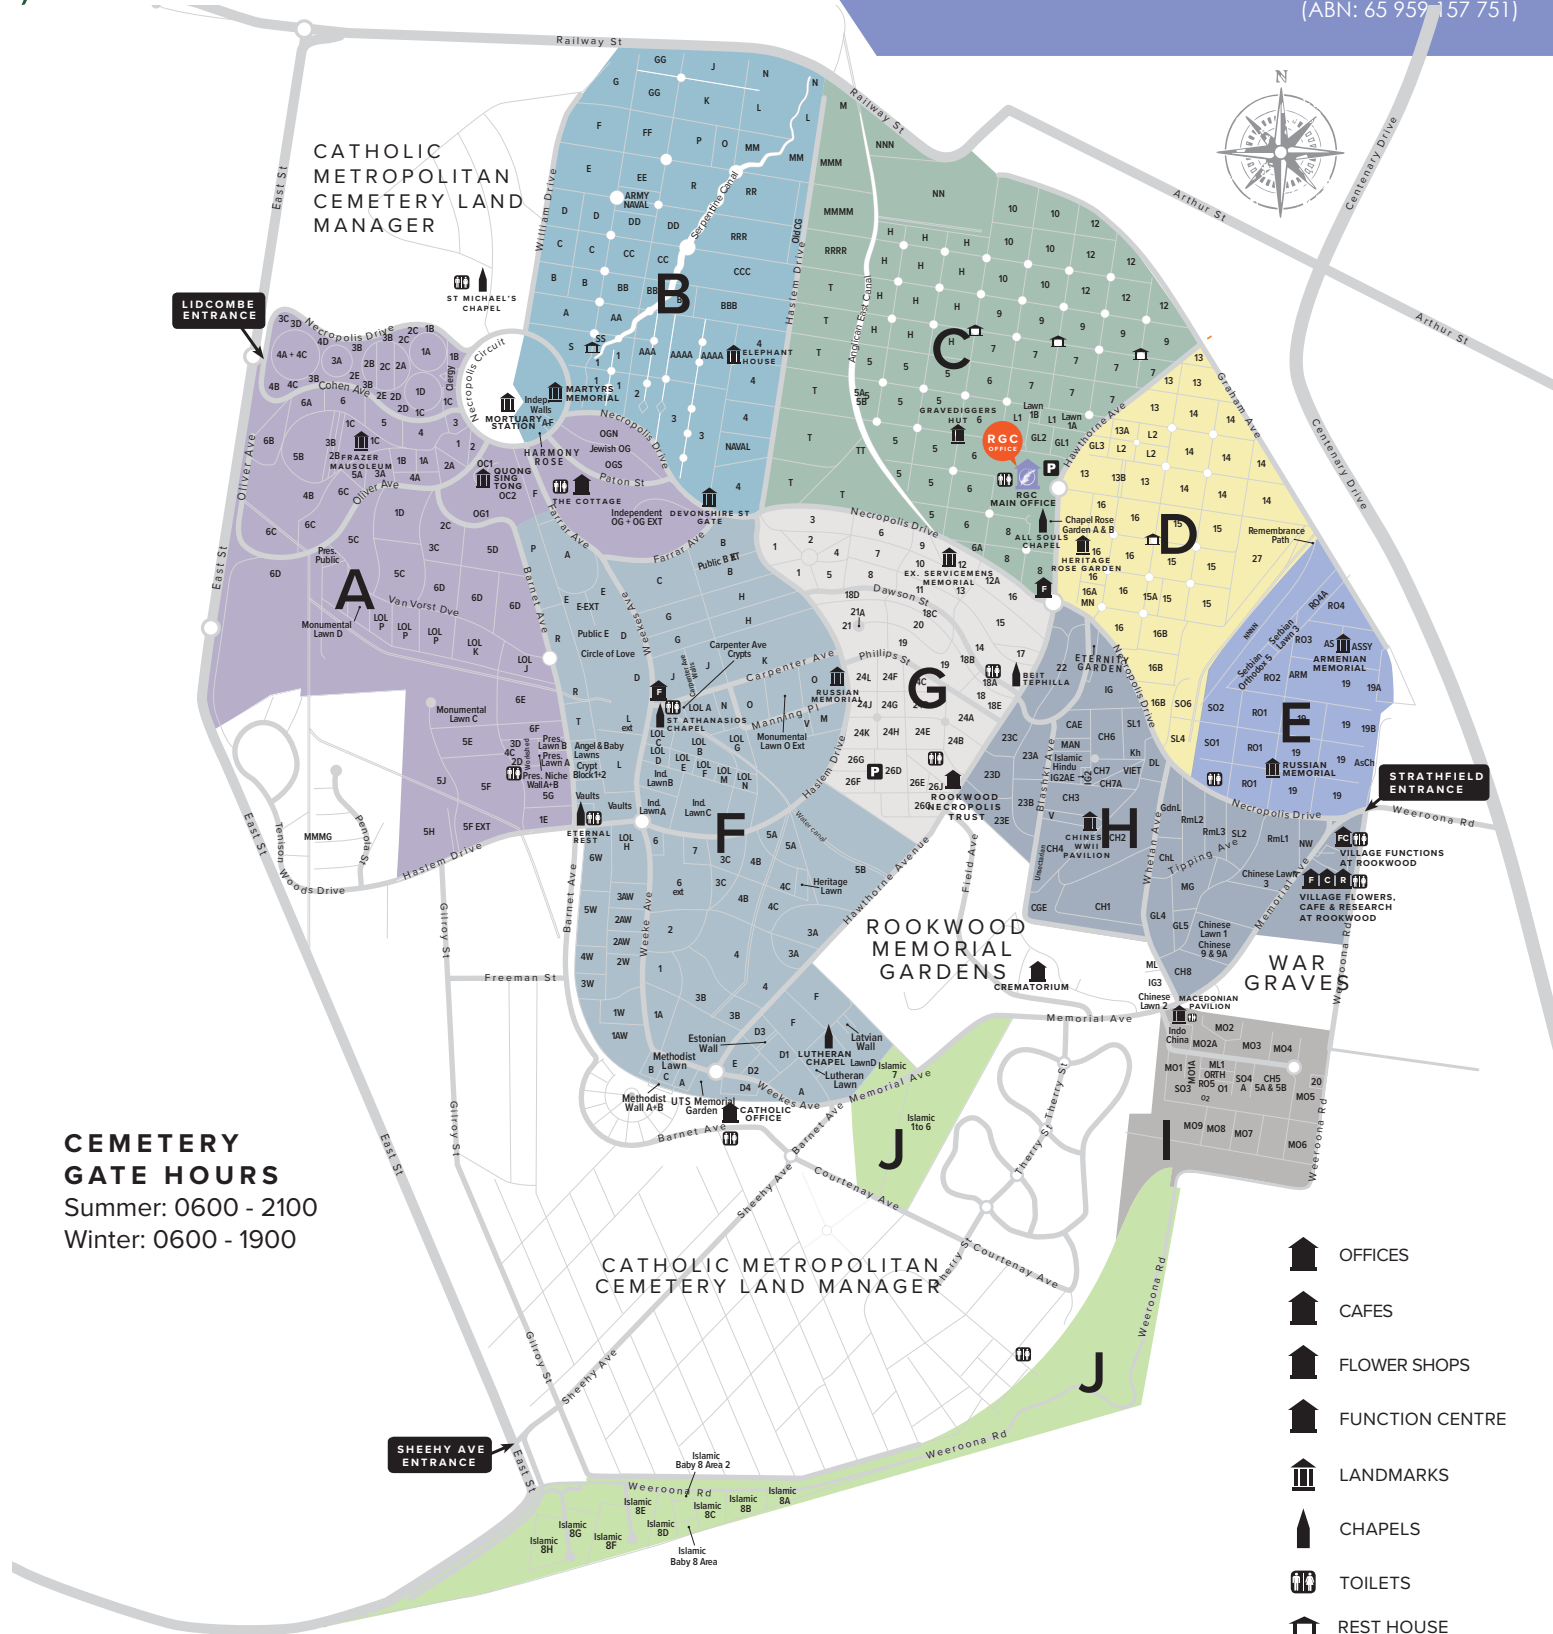

# ROOKWOOD

EST 1867 GENERAL CEMETERY

02 8575 8100

PO Box 291 Lidcombe NSW 1825  
Hawthorne Ave, Rookwood, NSW 2141

[www.rookwoodcemeteries.com.au](http://www.rookwoodcemeteries.com.au)

Rookwood General Cemeteries Reserve Land Manager  
(ABN: 65 959 157 751)

**CEMETERY GATE HOURS**  
Summer: 0600 - 2100  
Winter: 0600 - 1900

-  OFFICES
-  CAFES
-  FLOWER SHOPS
-  FUNCTION CENTRE
-  LANDMARKS
-  CHAPELS
-  TOILETS
-  REST HOUSE

Rookwood is one of the largest open green spaces in Sydney. For your safety, exercise caution while in the grounds and pay close attention to potential hazards.

### LEGEND

A	B	C	D	E	F	G	H	I	J
Eastern Orthodox Methodist/Wesleyan Presbyterian Non-denomination Independent Jewish Chinese	Anglican Naval Heritage Non-denomination	Anglican Non-Denomination Heritage	Anglican Non-Denomination	Orthodox Armenian Assyrian Church of the East Assyrian Christian Non-denomination	Eastern Orthodox Methodist Lutheran/Estonian Independent Muslim Baby Lawn, Ukrainian	Jewish	Chinese, Druze, Hindu, Khmer, Maori, Vietnamese, Mandaean, Children's, Non-denomination, Orthodox, Islamic, Jewish	Orthodox Indo-Chinese Non-denomination Chinese	Islamic