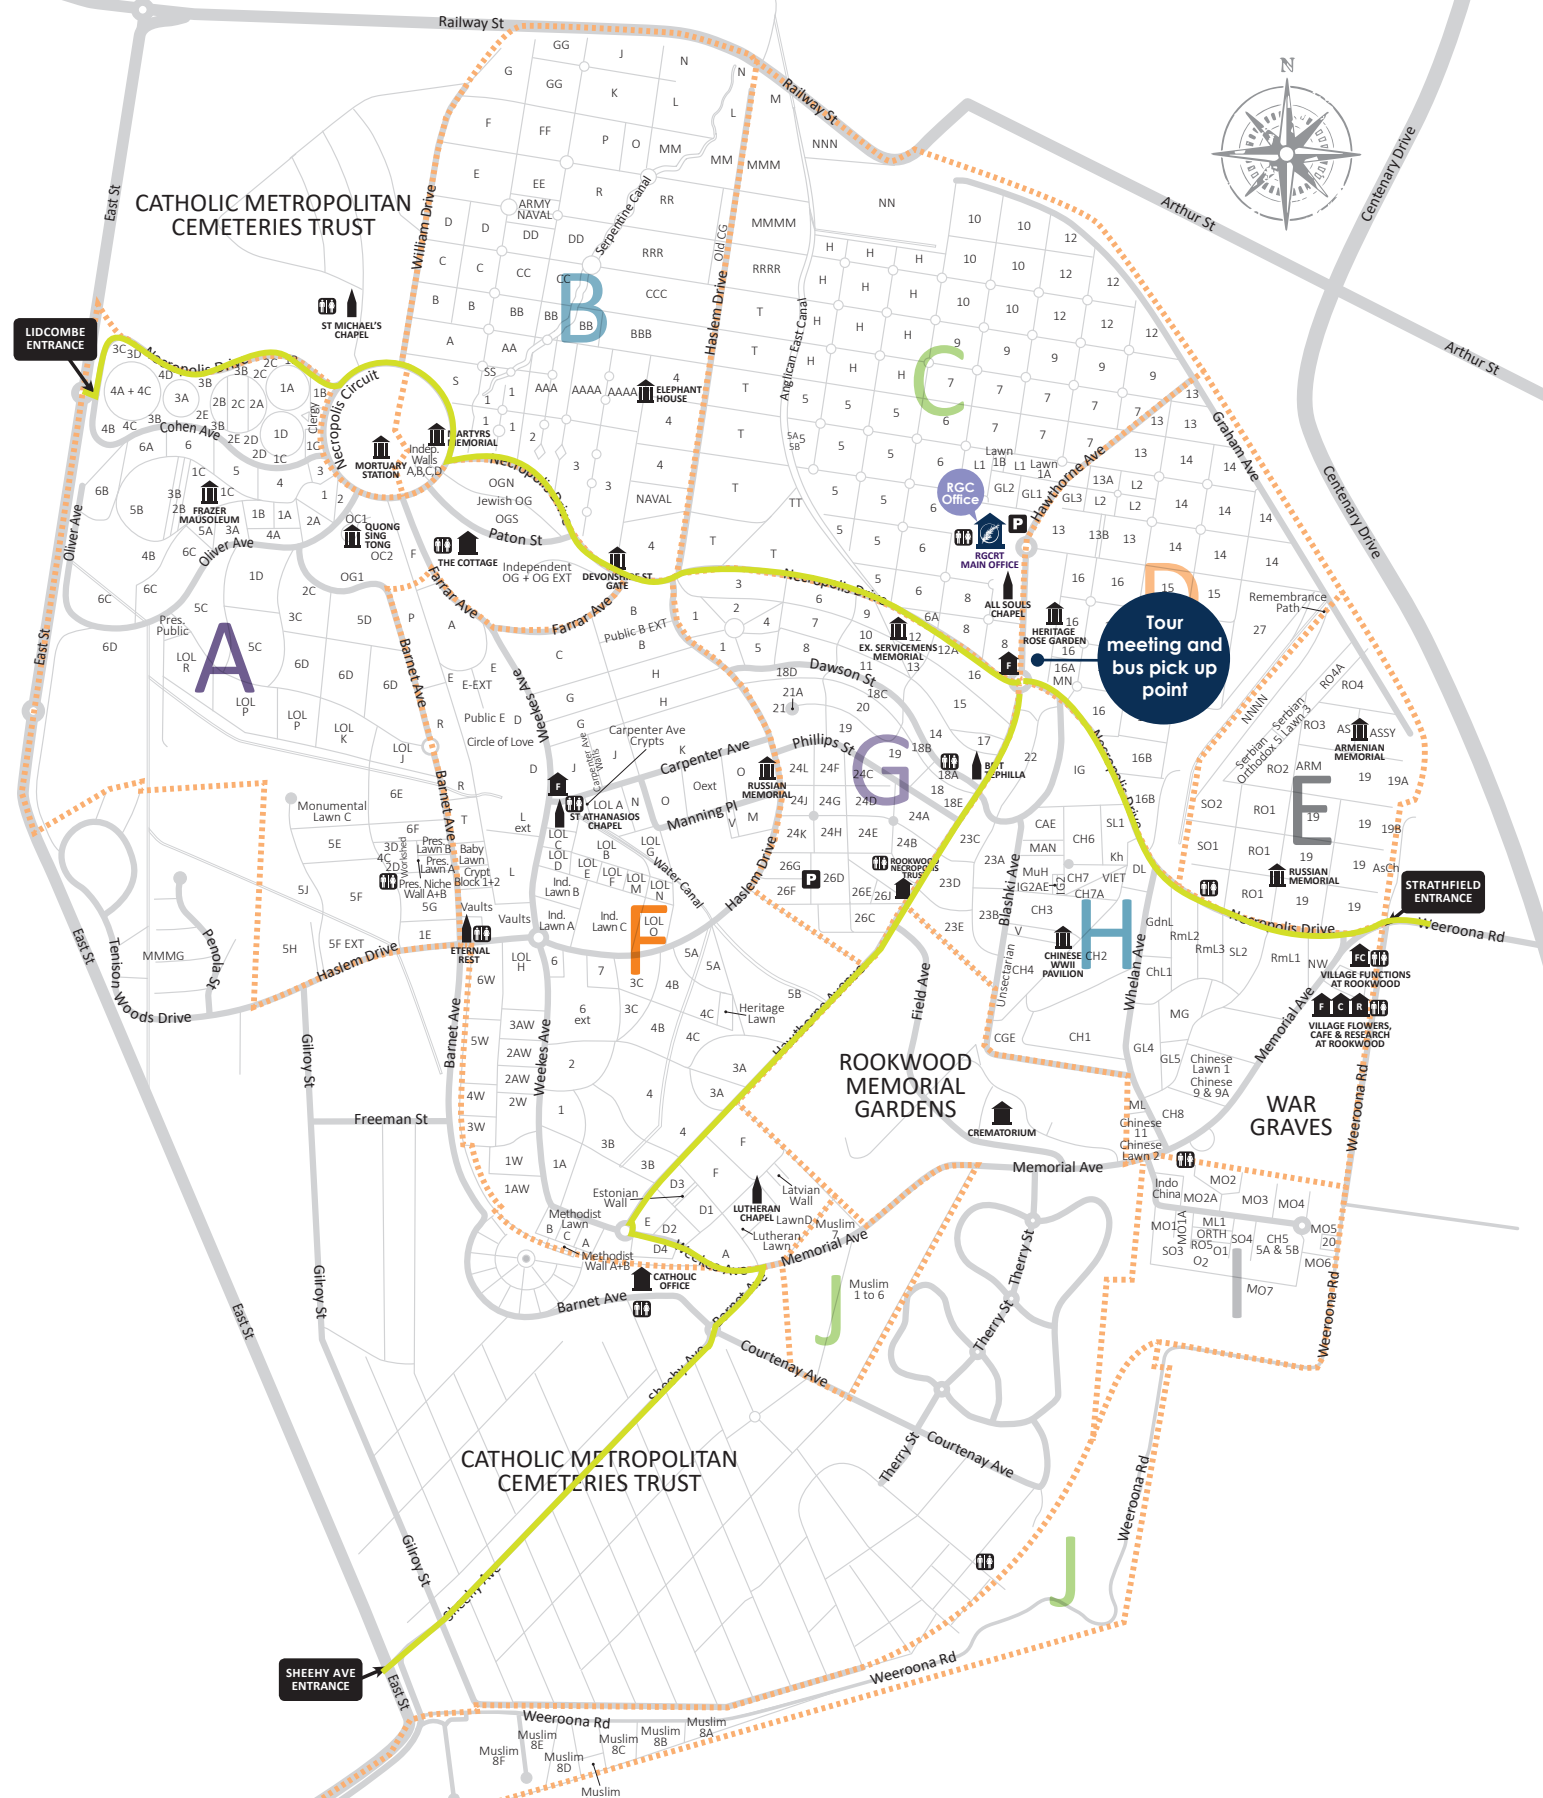

CATHOLIC METROPOLITAN CEMETERIES TRUST

CATHOLIC METROPOLITAN CEMETERIES TRUST

ROOKWOOD MEMORIAL GARDENS

WAR GRAVES

Tour meeting and bus pick up point

LIDCOMBE ENTRANCE

SHEEHY AVE ENTRANCE

STRATHFIELD ENTRANCE