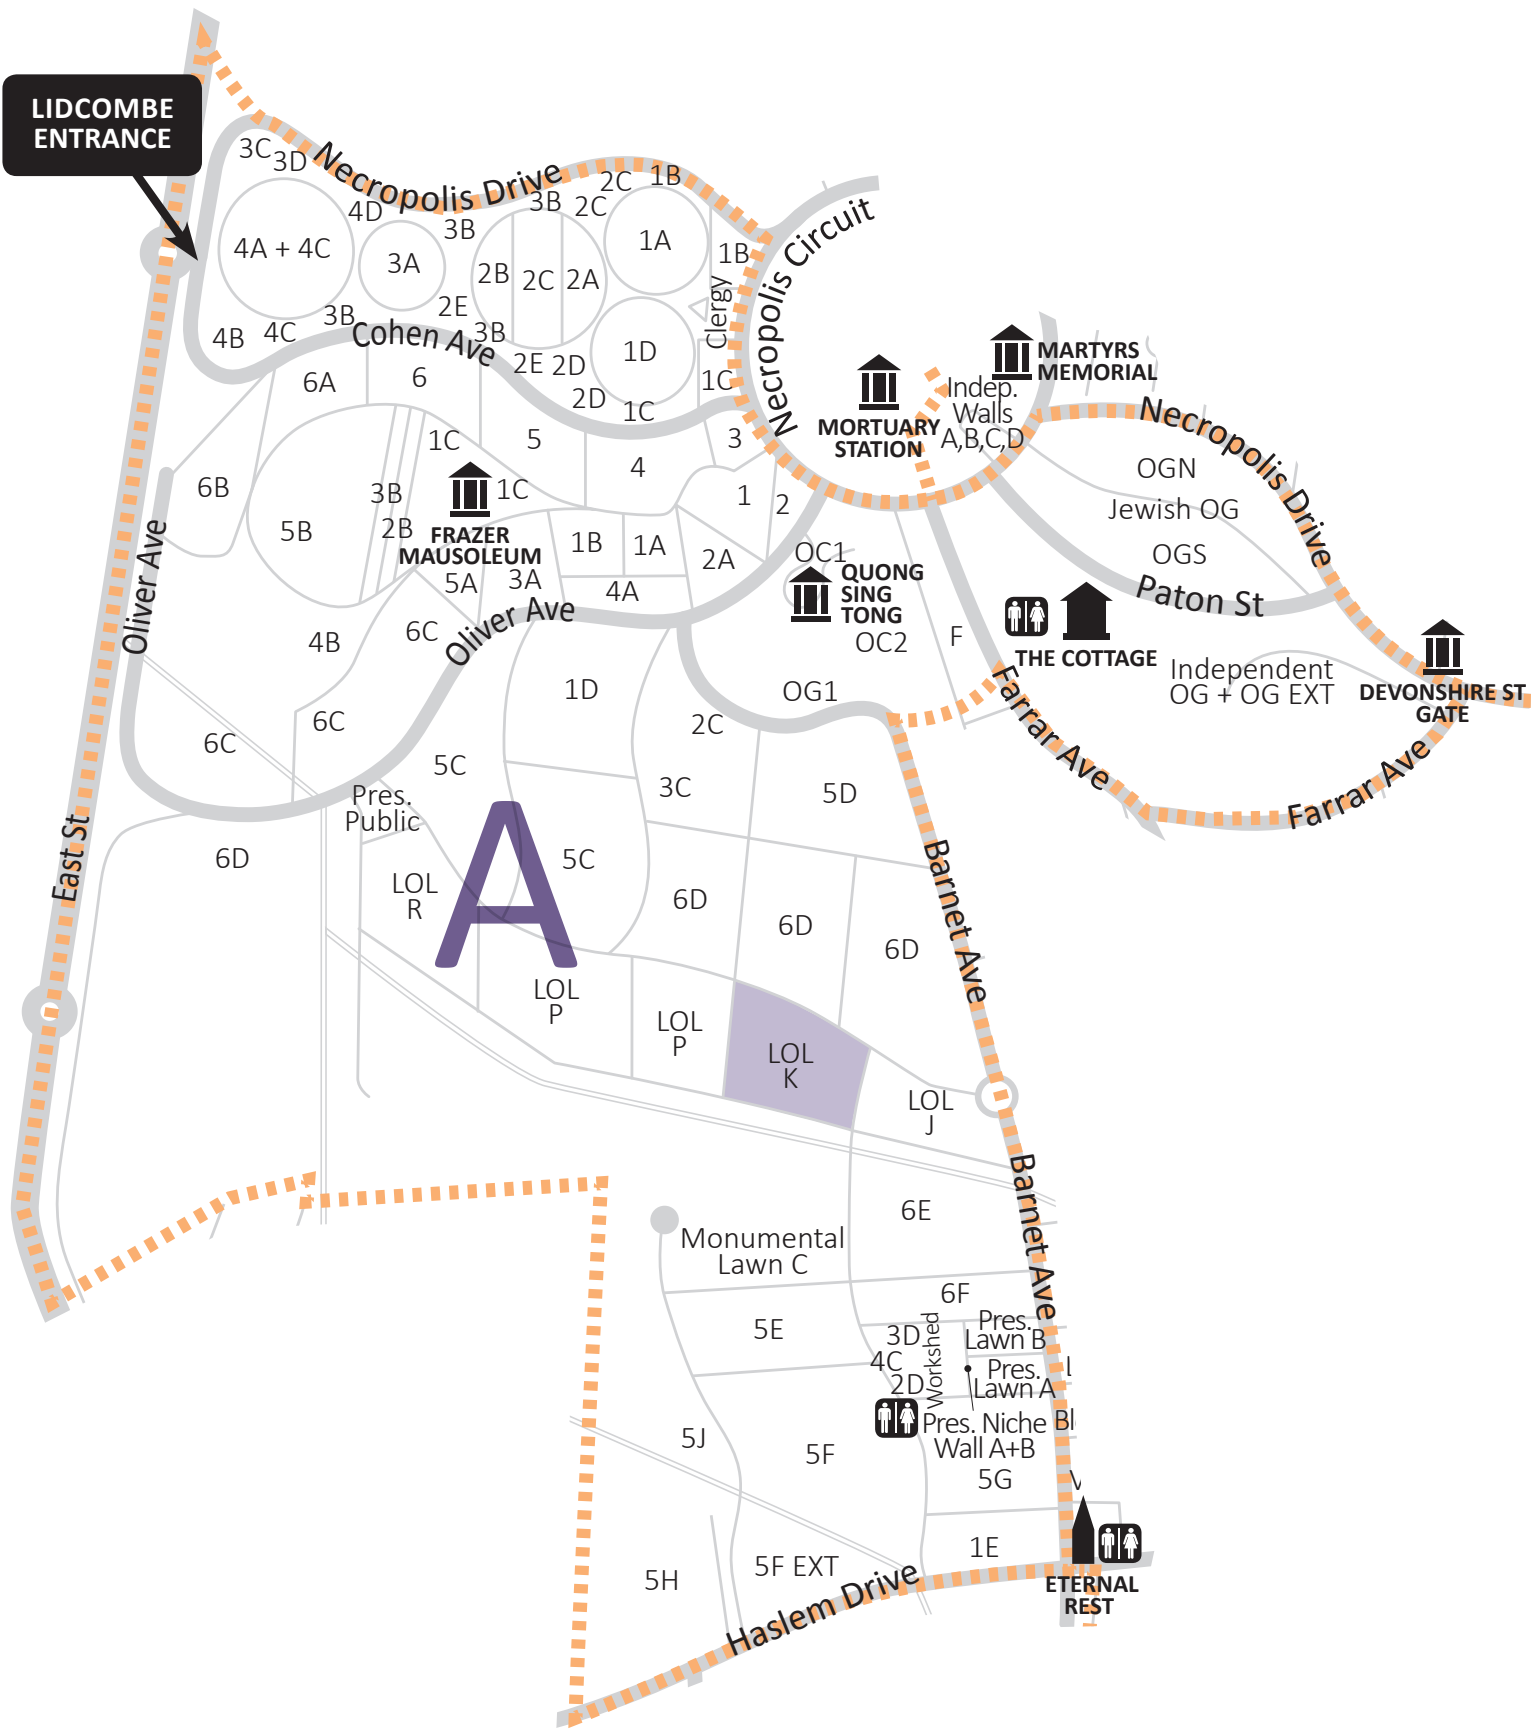

LIDCOMBE ENTRANCE

## LEGENDS

A	B	C	D	E	F	G	H	I	J
Eastern Orthodox Methodist/Wesleyan Presbyterian Non-Denomination Independent Jewish Chinese	Anglican Naval Heritage Non-Denomination	Anglican Non-Denomination Heritage	Anglican Non-Denomination	Orthodox Armenian Assyrian Church of the East Assyrian Christian Non-Denomination	Eastern Orthodox Methodist Lutheran/Estonian Independent Muslim Baby Lawn Ukrainian	Jewish	Chinese, Druze, Hindu, Khmer, Maori, Vietnamese, Mandaen, Childrens, Non-Denomination, Orthodox, Muslim, Jewish	Orthodox Indo Chinese Non-Denomination Chinese	Muslim Jewish