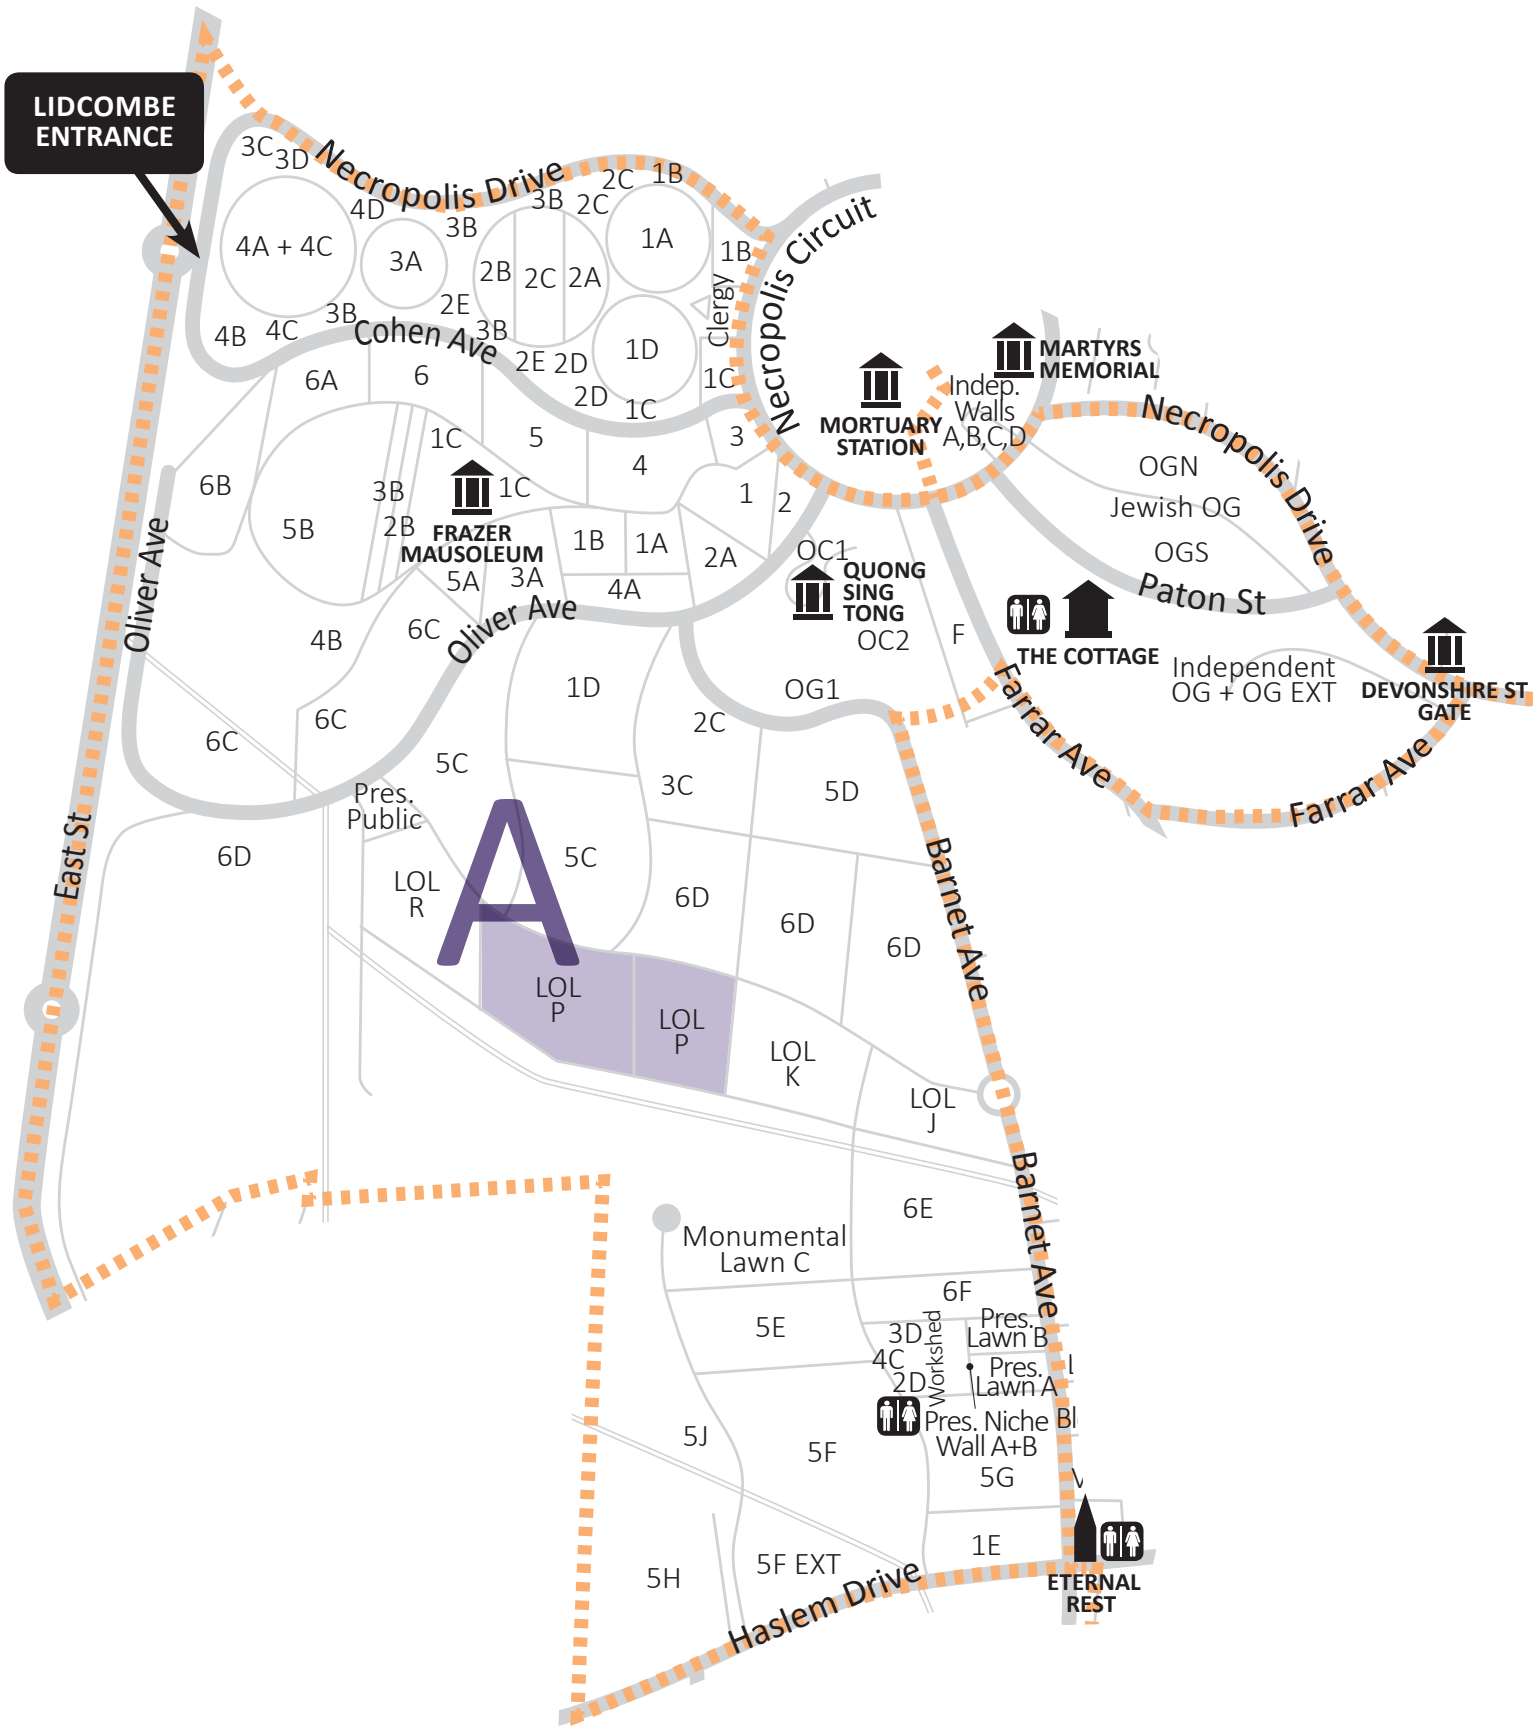

LIDCOMBE ENTRANCE

- OFFICES
- CAFES
- FLOWER SHOPS
- FUNCTION CENTRE
- LANDMARKS
- CHAPELS
- TOILETS

LEGENDS

A	B	C	D	E	F	G	H	I	J
Eastern Orthodox Methodist/Wesleyan Presbyterian Non-Denomination Independent Jewish Chinese	Anglican Naval Heritage Non-Denomination	Anglican Non-Denomination Heritage	Anglican Non-Denomination	Orthodox Armenian Assyrian Church of the East Assyrian Christian Non-Denomination	Eastern Orthodox Methodist Lutheran/Estonian Independent Muslim Baby Lawn Ukrainian	Jewish	Chinese, Druze, Hindu, Khmer, Maori, Vietnamese, Mandaen, Childrens, Non-Denomination, Orthodox, Muslim, Jewish	Orthodox Indo Chinese Non-Denomination Chinese	Muslim Jewish