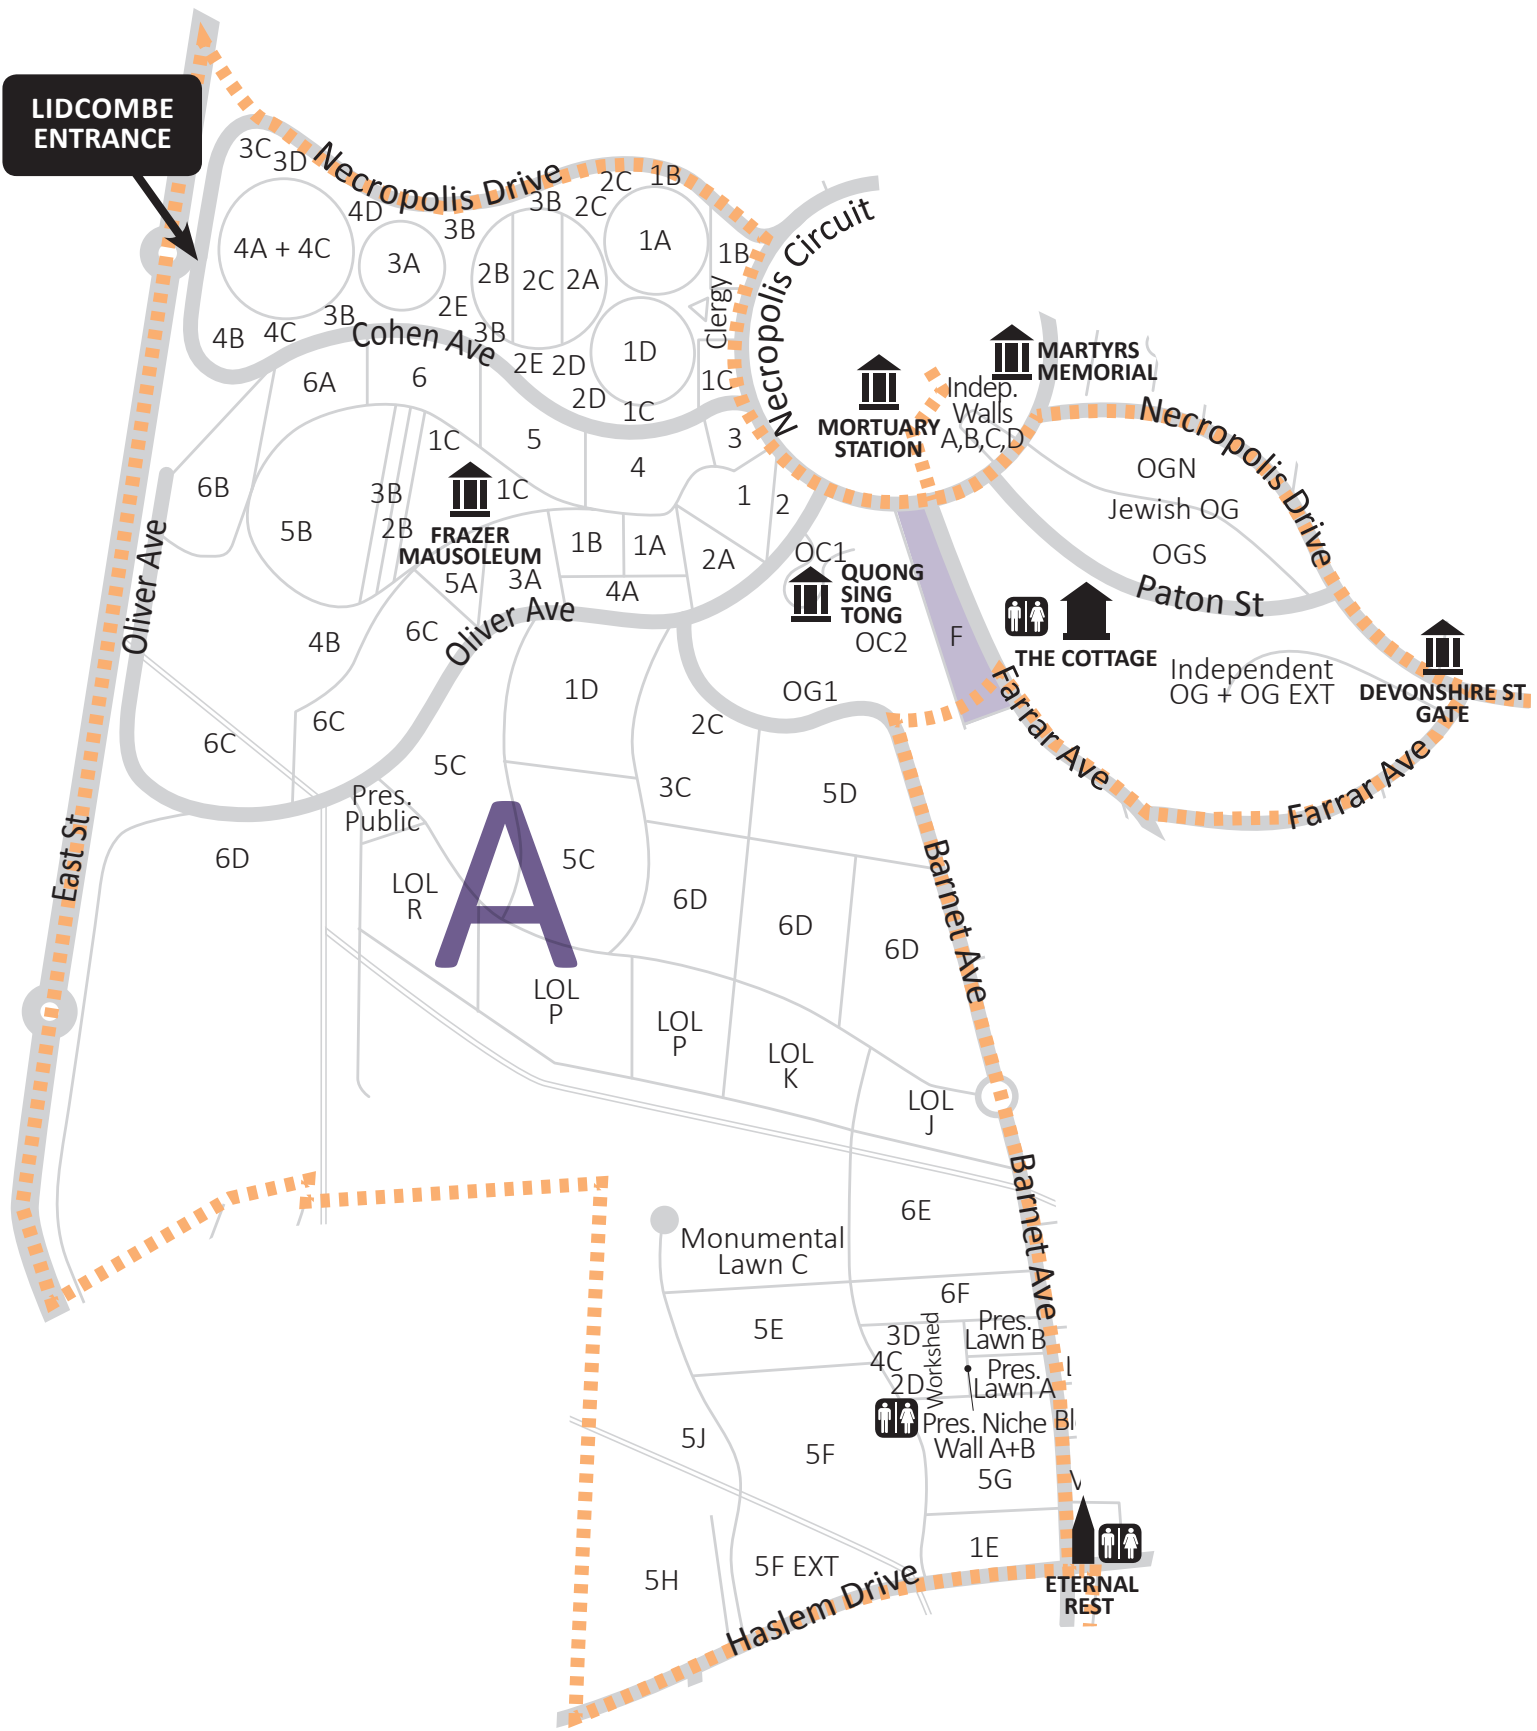

LIDCOMBE ENTRANCE

## LEGENDS

A	B	C	D	E	F	G	H	I	J
Eastern Orthodox Methodist/Wesleyan Presbyterian Non-Denomination Independent Jewish Chinese	Anglican Naval Heritage Non-Denomination	Anglican Non-Denomination Heritage	Anglican Non-Denomination	Orthodox Armenian Assyrian Church of the East Assyrian Christian Non-Denomination	Eastern Orthodox Methodist Lutheran/Estonian Independent Muslim Baby Lawn Ukrainian	Jewish	Chinese, Druze, Hindu, Khmer, Maori, Vietnamese, Mandaen, Childrens, Non-Denomination, Orthodox, Muslim, Jewish	Orthodox Indo Chinese Non-Denomination Chinese	Muslim Jewish