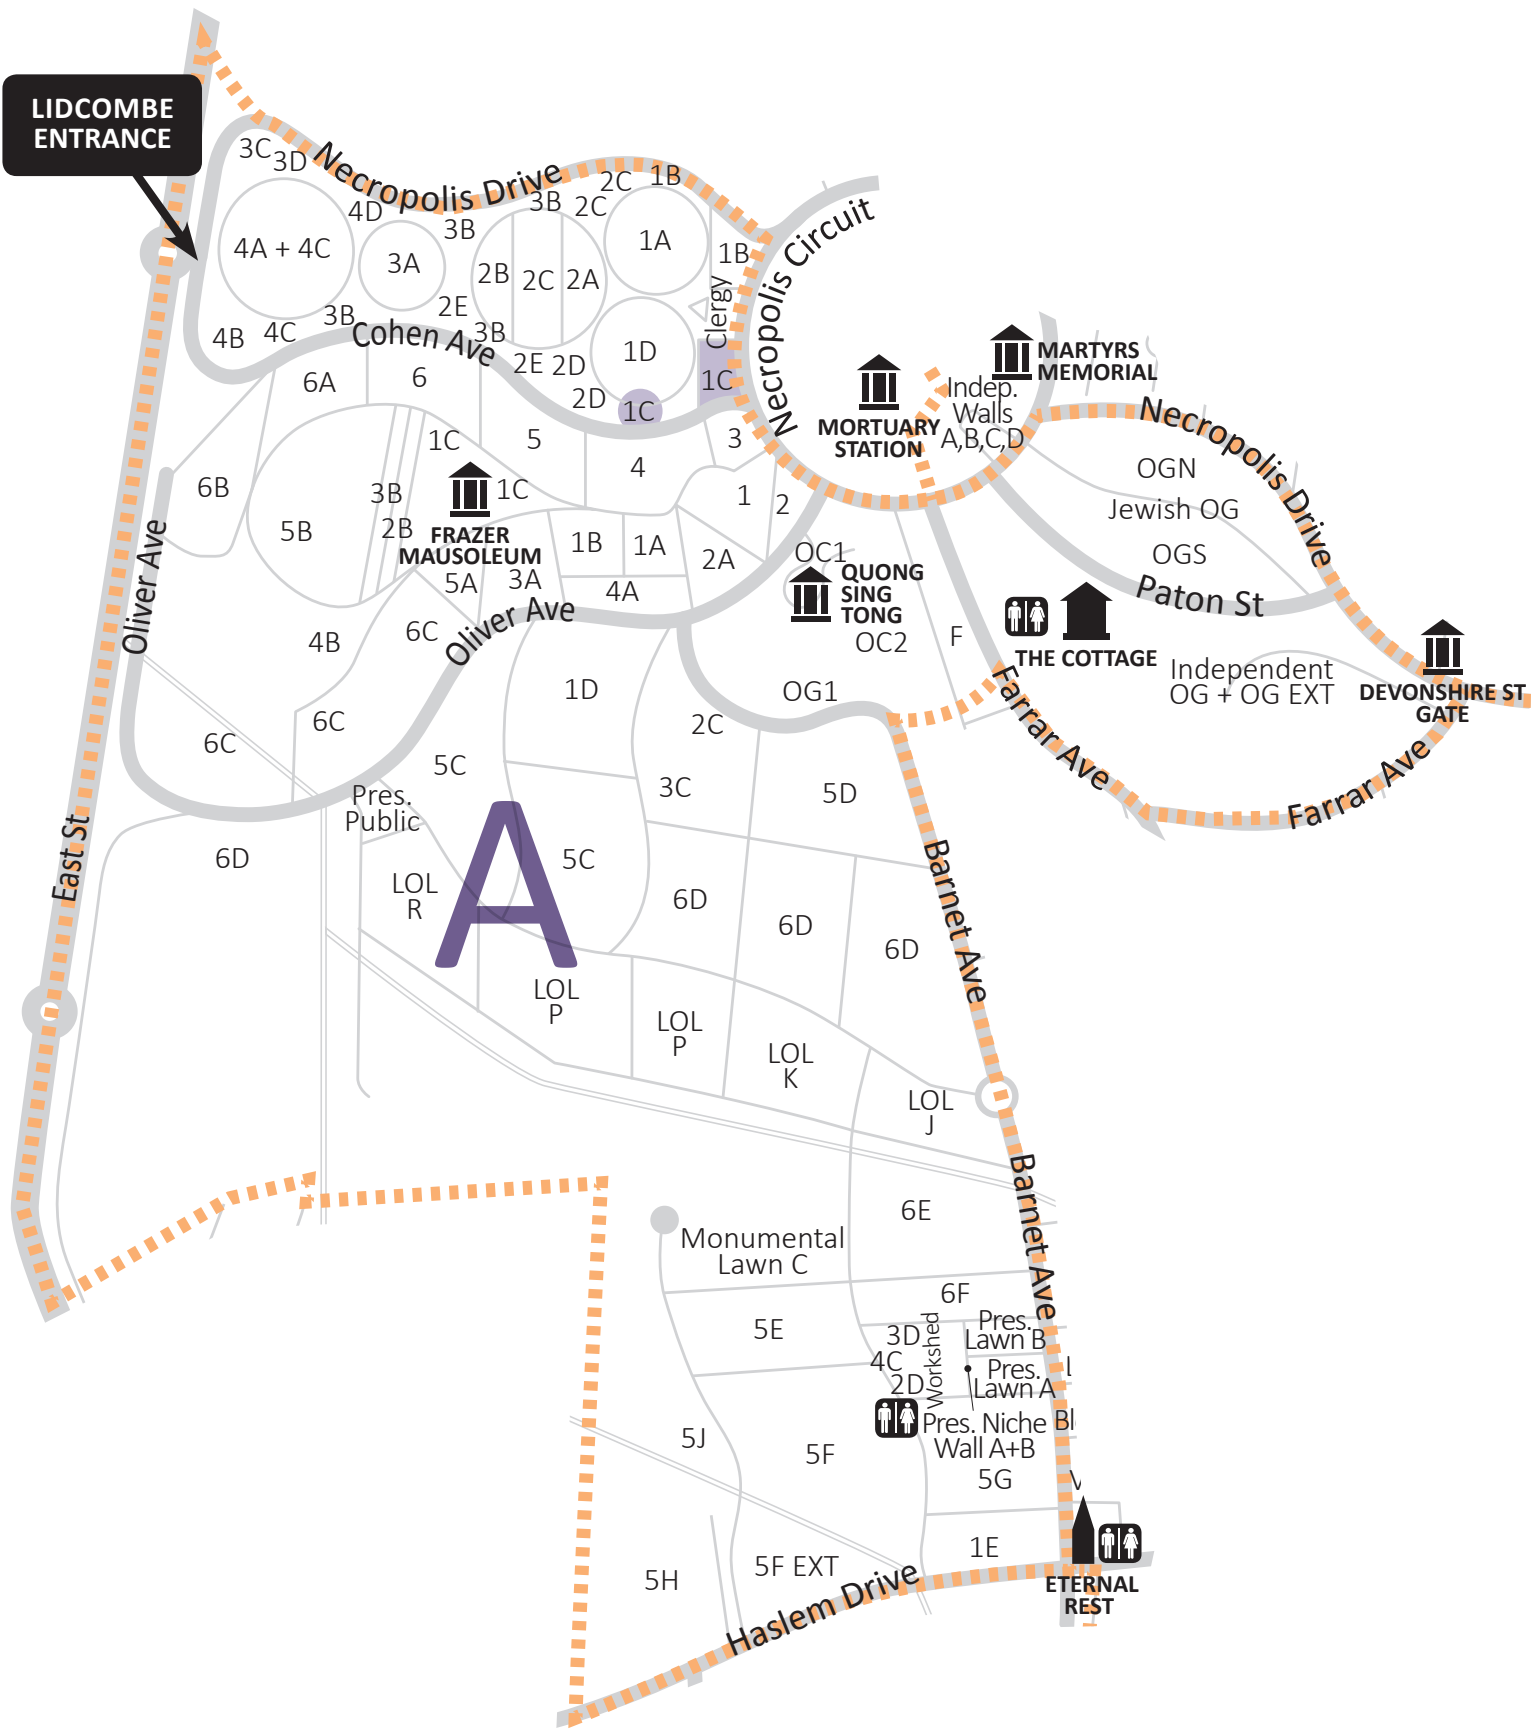

LIDCOMBE ENTRANCE

A	B	C	D	E	F	G	H	I	J
Eastern Orthodox Methodist/Wesleyan Presbyterian Non-Denomination Independent Jewish Chinese	Anglican Naval Heritage Non-Denomination	Anglican Non-Denomination Heritage	Anglican Non-Denomination	Orthodox Armenian Assyrian Church of the East Assyrian Christian Non-Denomination	Eastern Orthodox Methodist Lutheran/Estonian Independent Muslim Baby Lawn Ukrainian	Jewish	Chinese, Druze, Hindu, Khmer, Maori, Vietnamese, Mandaen, Childrens, Non-Denomination, Orthodox, Muslim, Jewish	Orthodox Indo Chinese Non-Denomination Chinese	Muslim Jewish