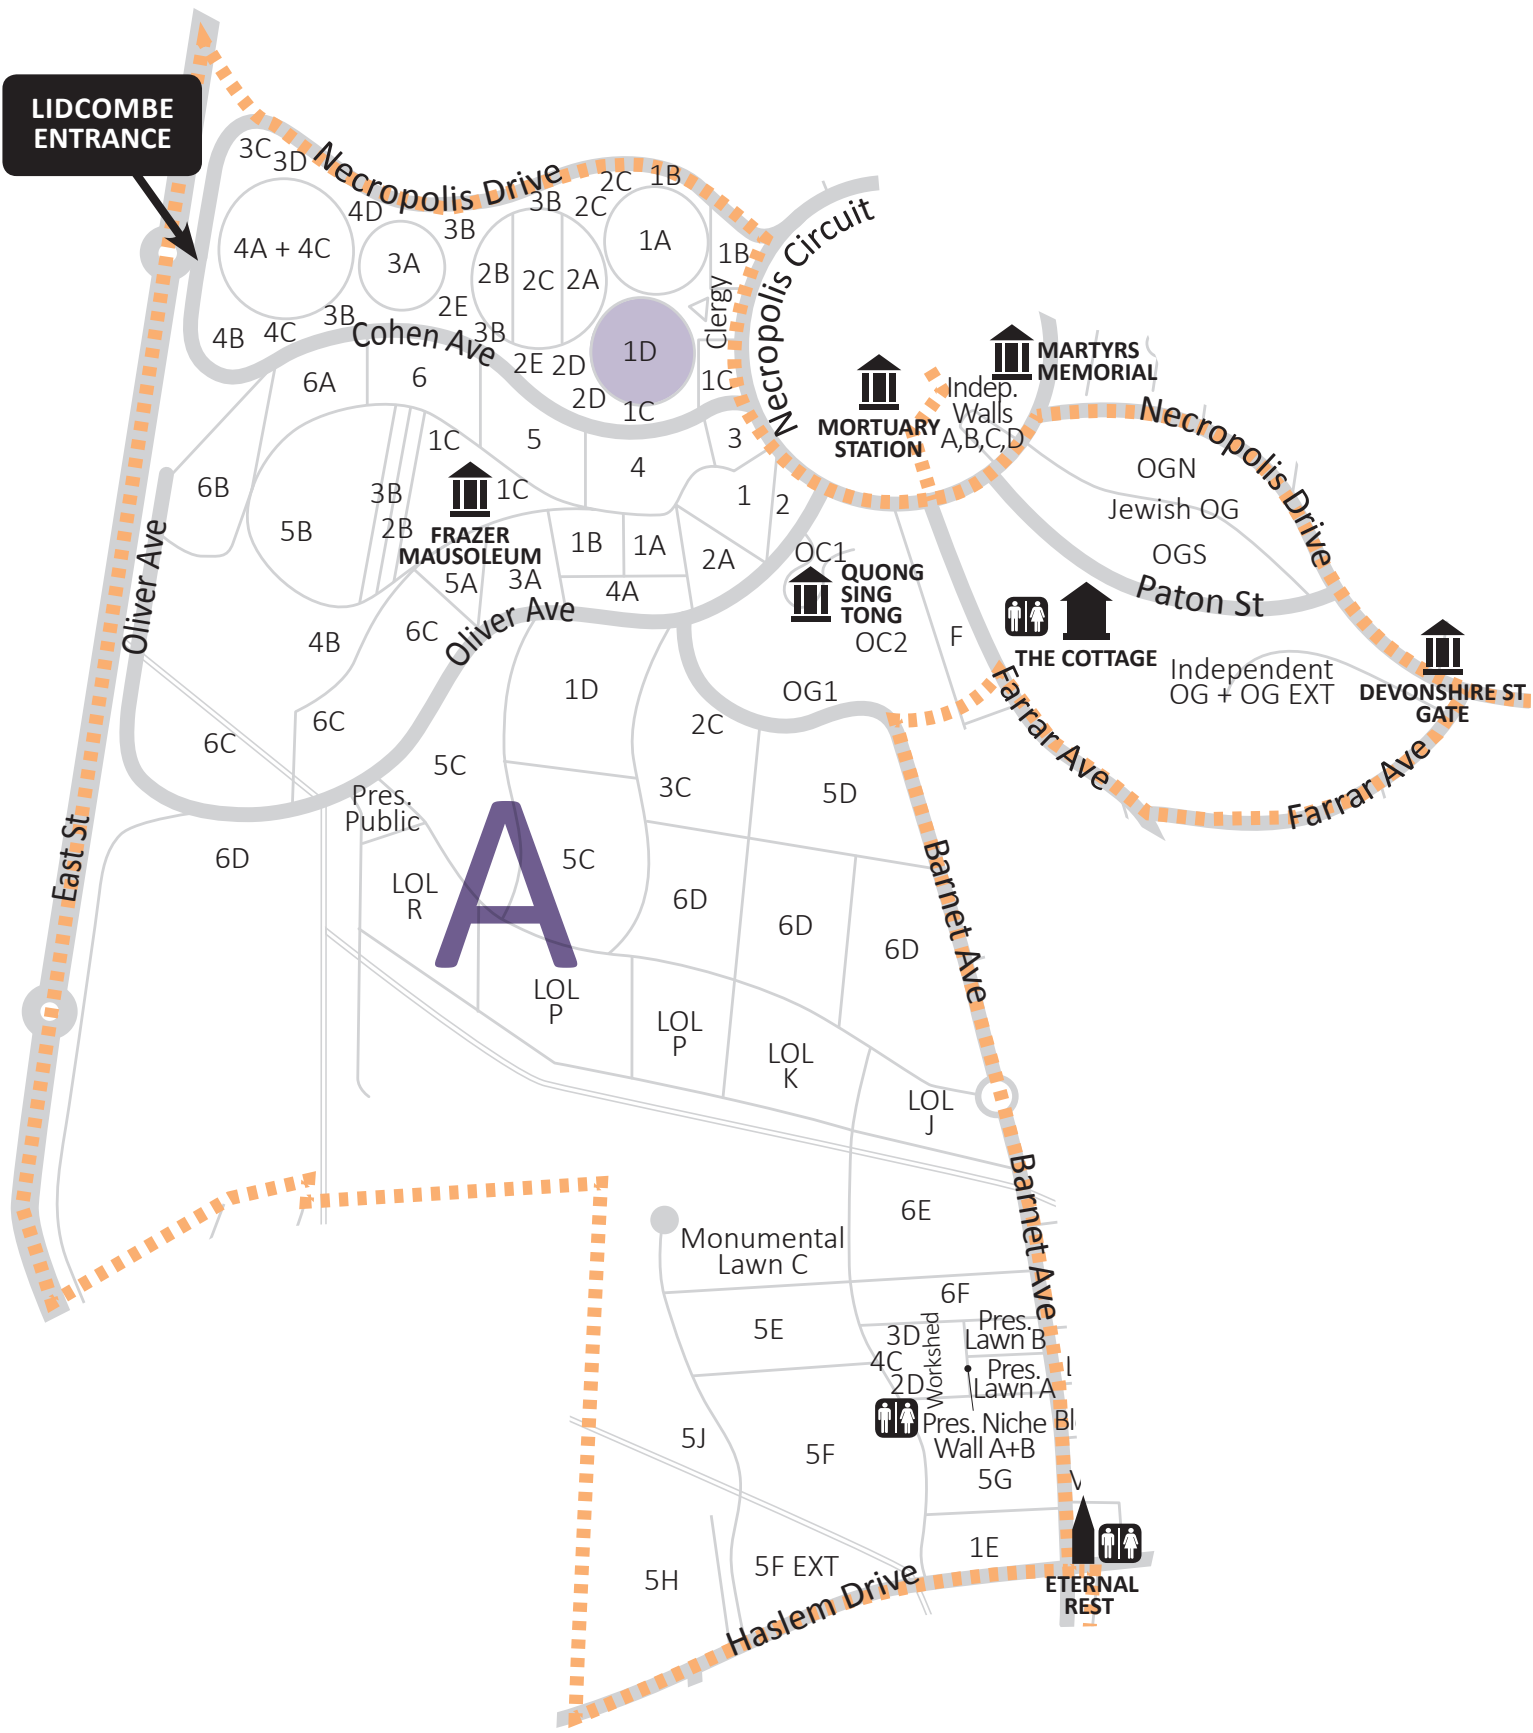

LIDCOMBE ENTRANCE

- OFFICES
- CAFES
- FLOWER SHOPS
- FUNCTION CENTRE
- LANDMARKS
- CHAPELS
- TOILETS

LEGENDS

A	B	C	D	E	F	G	H	I	J
Eastern Orthodox Methodist/Wesleyan Presbyterian Non-Denomination Independent Jewish Chinese	Anglican Naval Heritage Non-Denomination	Anglican Non-Denomination Heritage	Anglican Non-Denomination	Orthodox Armenian Assyrian Church of the East Assyrian Christian Non-Denomination	Eastern Orthodox Methodist Lutheran/Estonian Independent Muslim Baby Lawn Ukrainian	Jewish	Chinese, Druze, Hindu, Khmer, Maori, Vietnamese, Mandaen, Childrens, Non-Denomination, Orthodox, Muslim, Jewish	Orthodox Indo Chinese Non-Denomination Chinese	Muslim Jewish