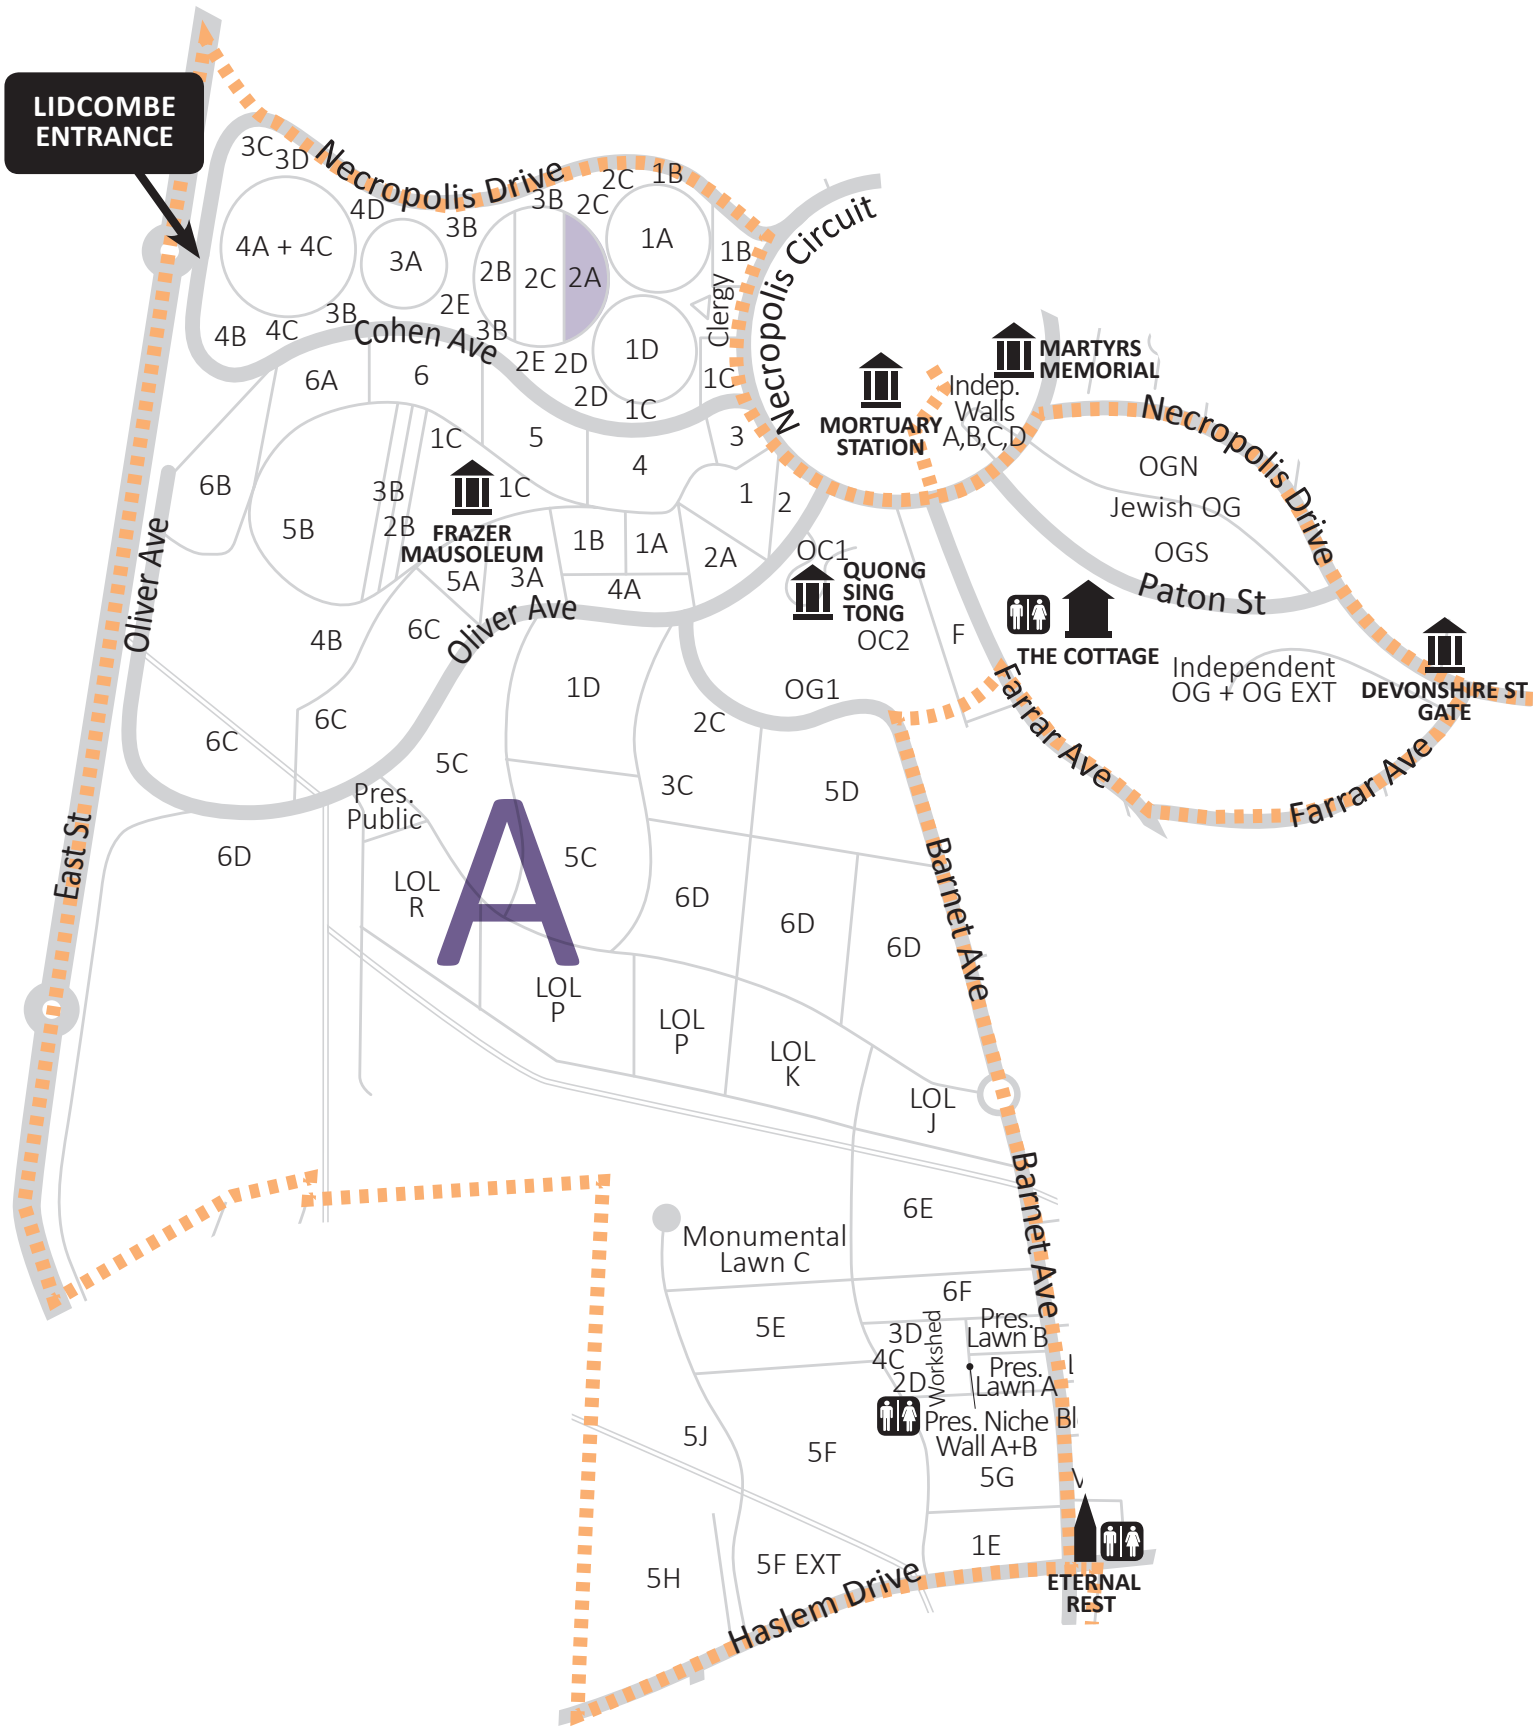

LIDCOMBE ENTRANCE

A

LIDCOMBE ENTRANCE

A

LIDCOMBE ENTRANCE

LEGENDS

A	B	C	D	E	F	G	H	I	J
Eastern Orthodox Methodist/Wesleyan Presbyterian Non-Denomination Independent Jewish Chinese	Anglican Naval Heritage Non-Denomination	Anglican Non-Denomination Heritage	Anglican Non-Denomination	Orthodox Armenian Assyrian Church of the East Assyrian Christian Non-Denomination	Eastern Orthodox Methodist Lutheran/Estonian Independent Muslim Baby Lawn Ukrainian	Jewish	Chinese, Druze, Hindu, Khmer, Maori, Vietnamese, Mandaen, Childrens, Non-Denomination, Orthodox, Muslim, Jewish	Orthodox Indo Chinese Non-Denomination Chinese	Muslim Jewish