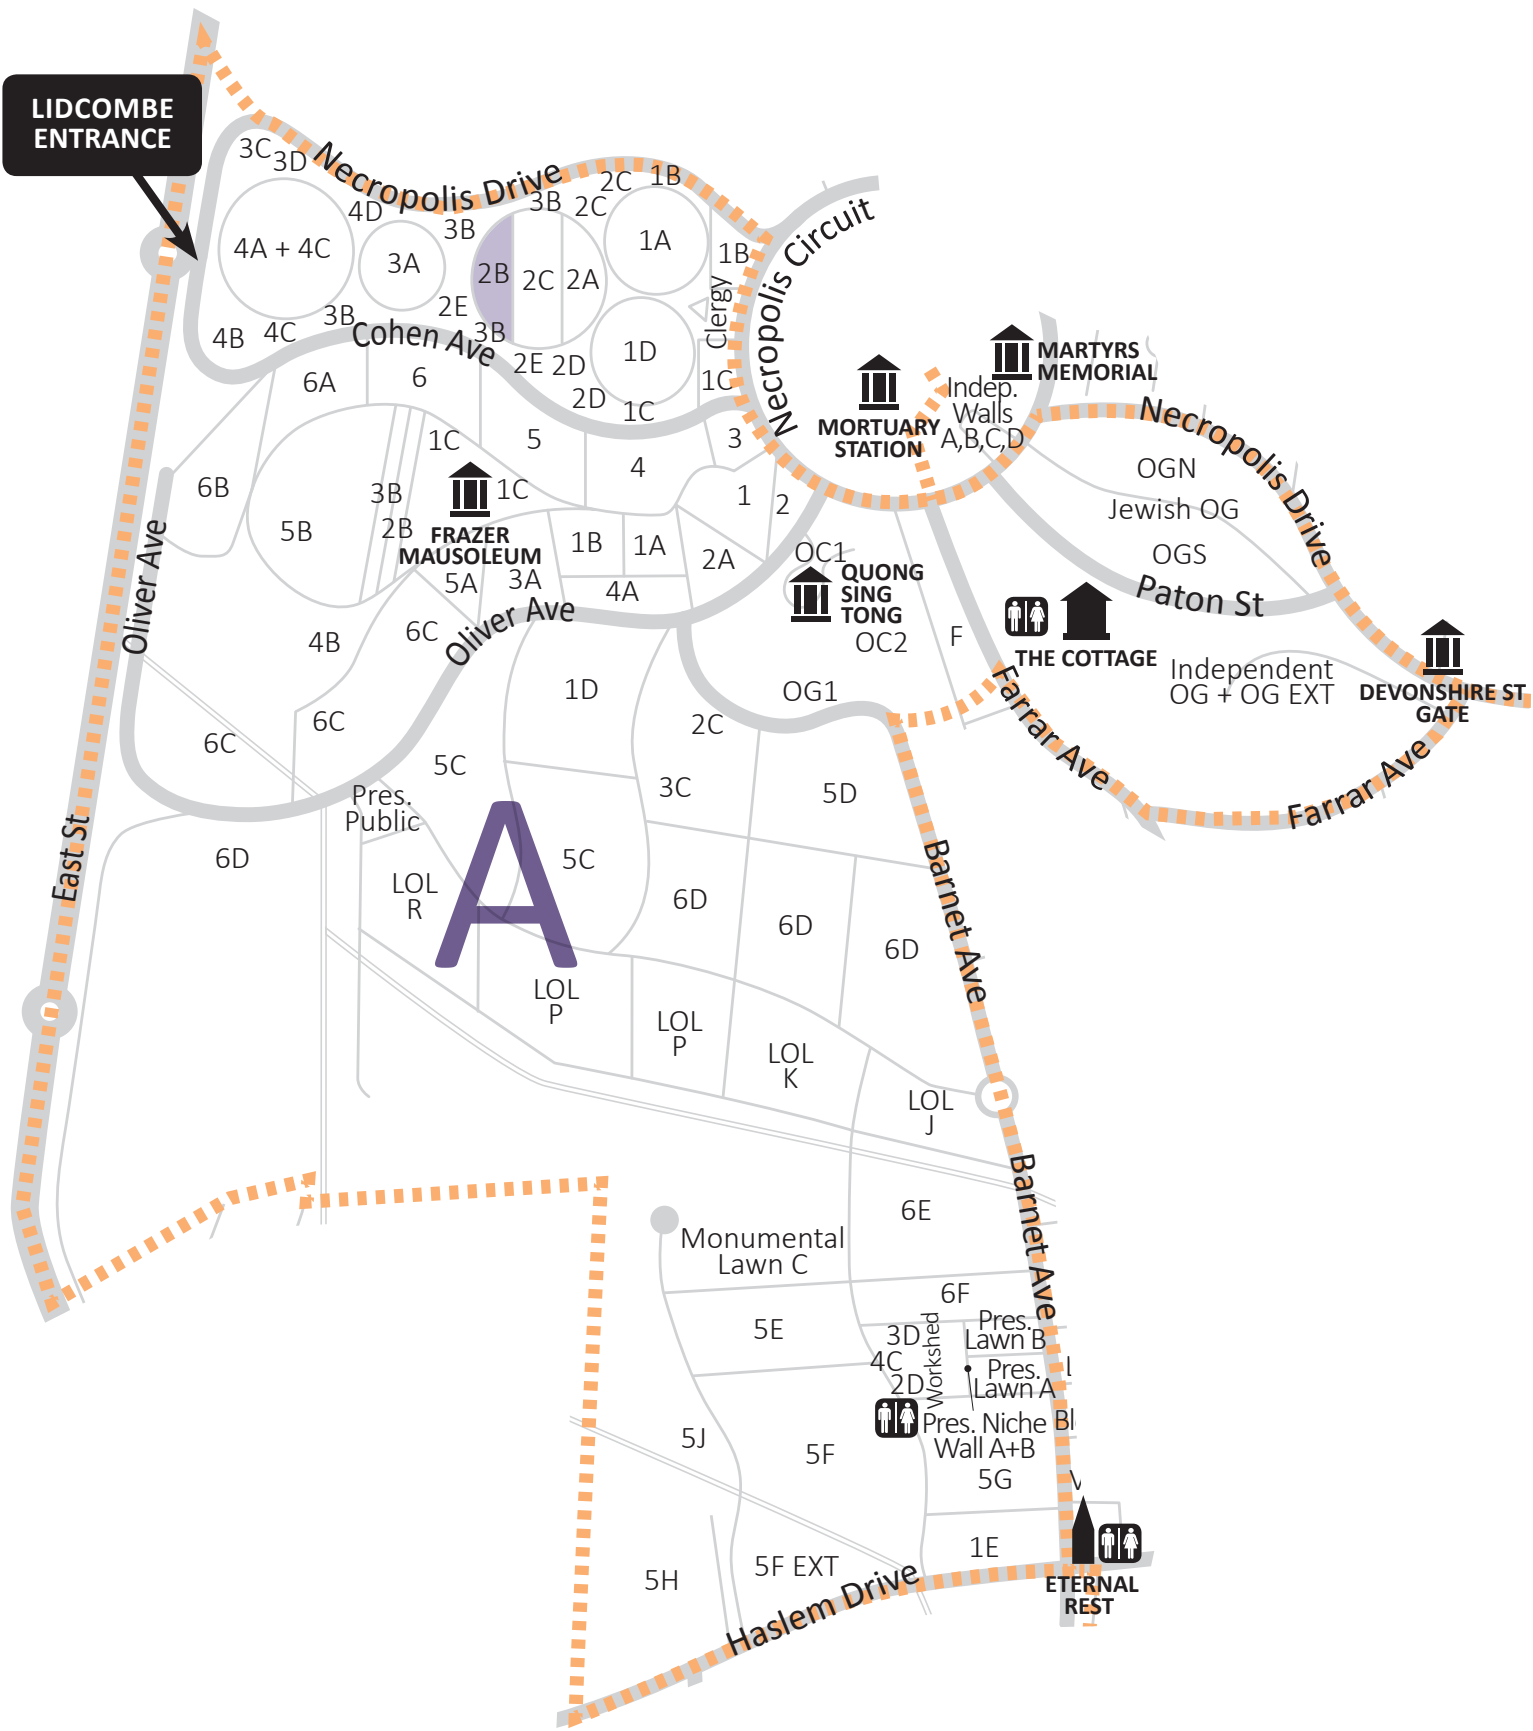

LIDCOMBE ENTRANCE

## LEGENDS

A	B	C	D	E	F	G	H	I	J
Eastern Orthodox Methodist/Wesleyan Presbyterian Non-Denomination Independent Jewish Chinese	Anglican Naval Heritage Non-Denomination	Anglican Non-Denomination Heritage	Anglican Non-Denomination	Orthodox Armenian Assyrian Church of the East Assyrian Christian Non-Denomination	Eastern Orthodox Methodist Lutheran/Estonian Independent Muslim Baby Lawn Ukrainian	Jewish	Chinese, Druze, Hindu, Khmer, Maori, Vietnamese, Mandaen, Childrens, Non-Denomination, Orthodox, Muslim, Jewish	Orthodox Indo Chinese Non-Denomination Chinese	Muslim Jewish