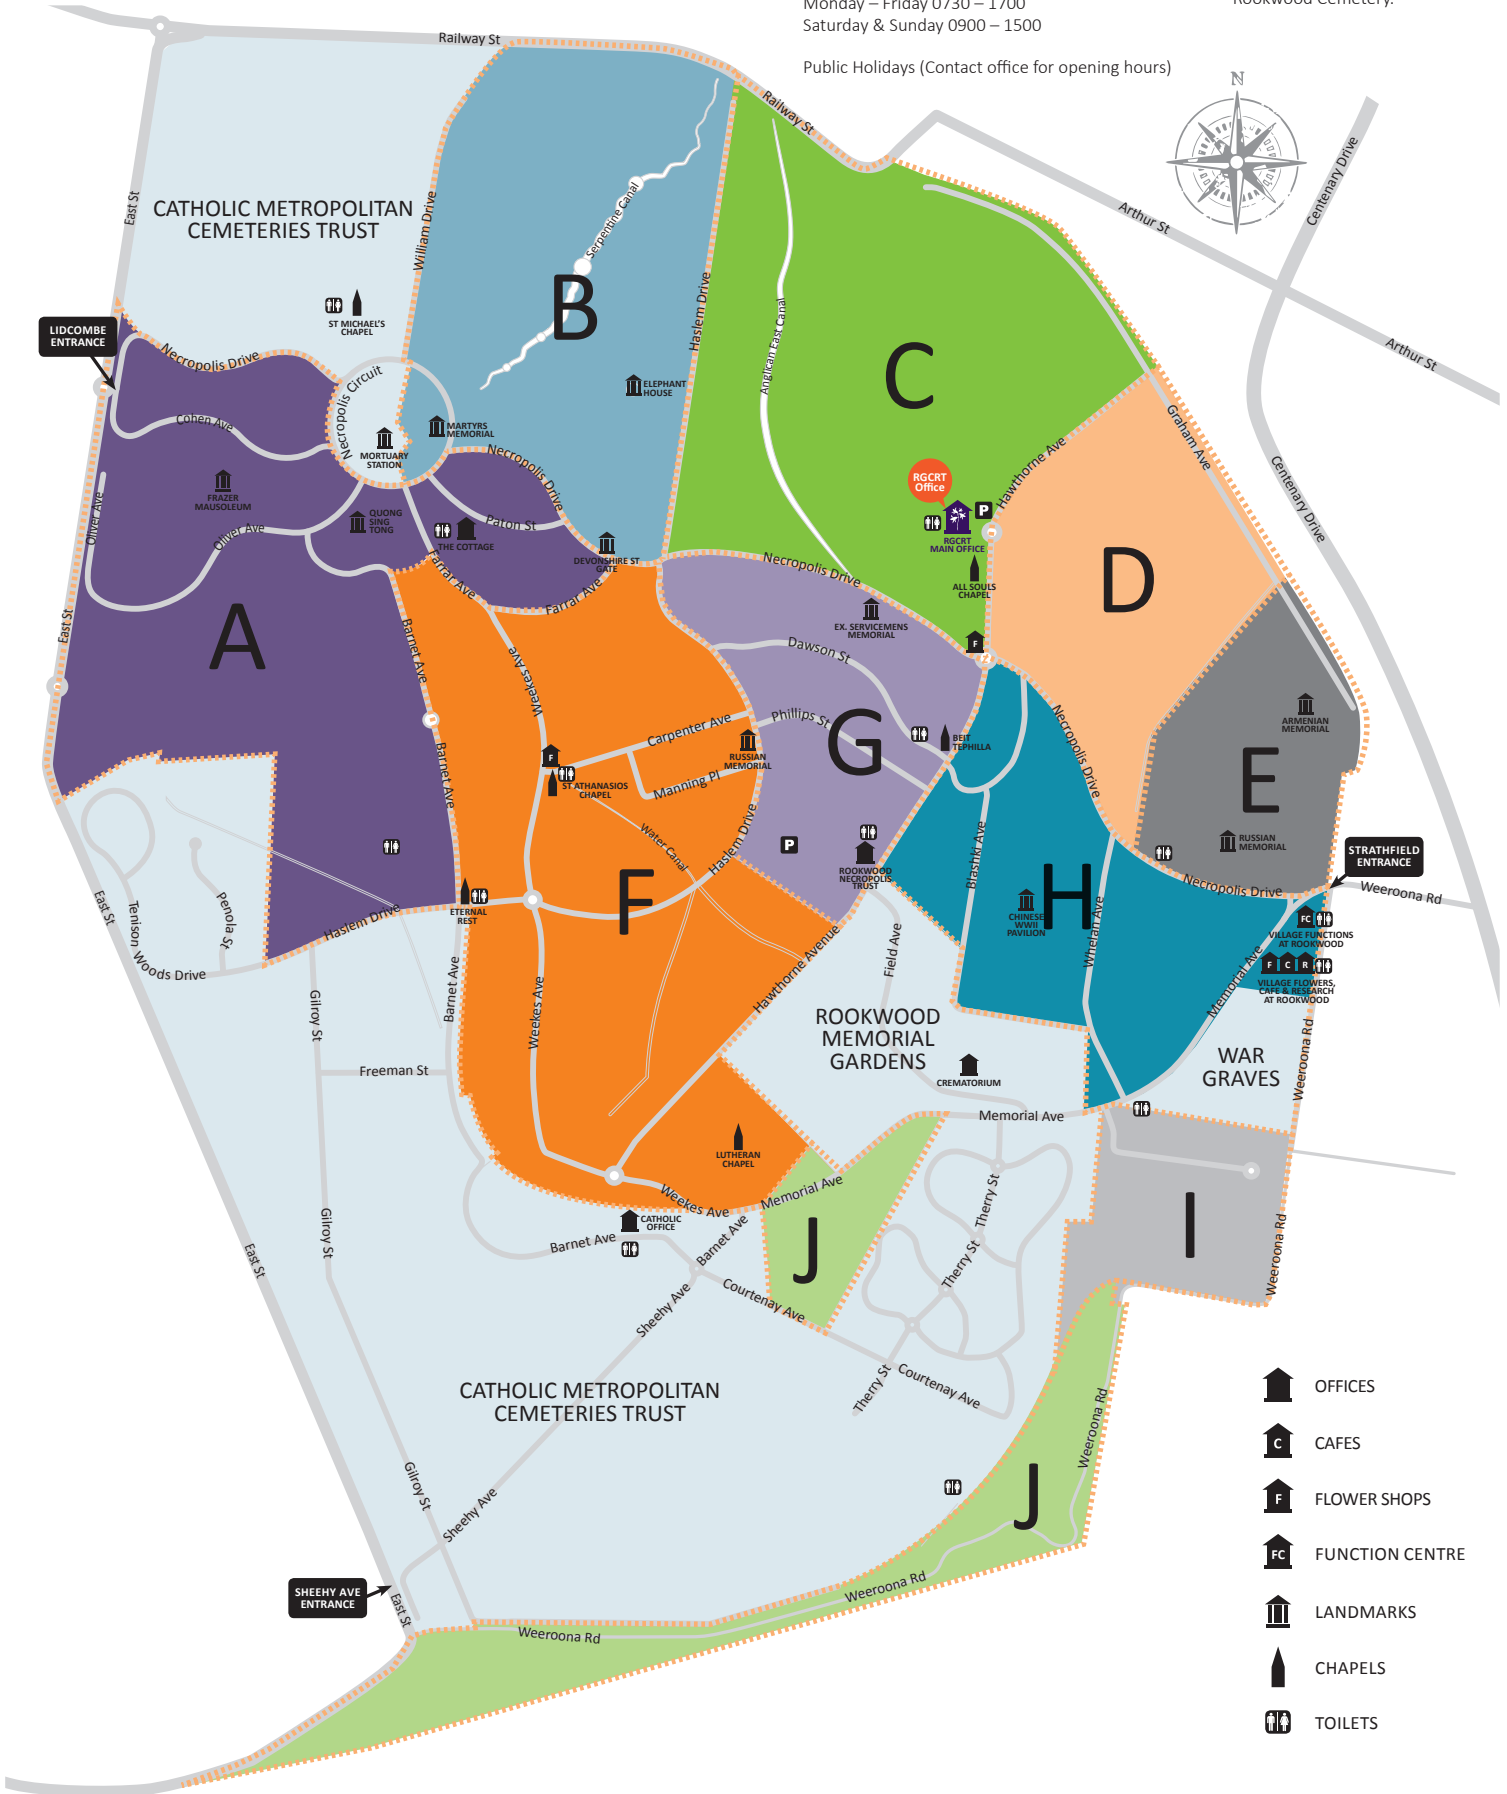

LIDCOMBE ENTRANCE

## LEGENDS

A	B	C	D	E	F	G	H	I	J
Eastern Orthodox Methodist/Wesleyan Presbyterian Non-Denomination Independent Jewish Chinese	Anglican Naval Heritage Non-Denomination	Anglican Non-Denomination Heritage	Anglican Non-Denomination	Orthodox Armenian Assyrian Church of the East Assyrian Christian Non-Denomination	Eastern Orthodox Methodist Lutheran/Estonian Independent Muslim Baby Lawn Ukrainian	Jewish	Chinese, Druze, Hindu, Khmer, Maori, Vietnamese, Mandaen, Childrens, Non-Denomination, Orthodox, Muslim, Jewish	Orthodox Indo Chinese Non-Denomination Chinese	Muslim Jewish