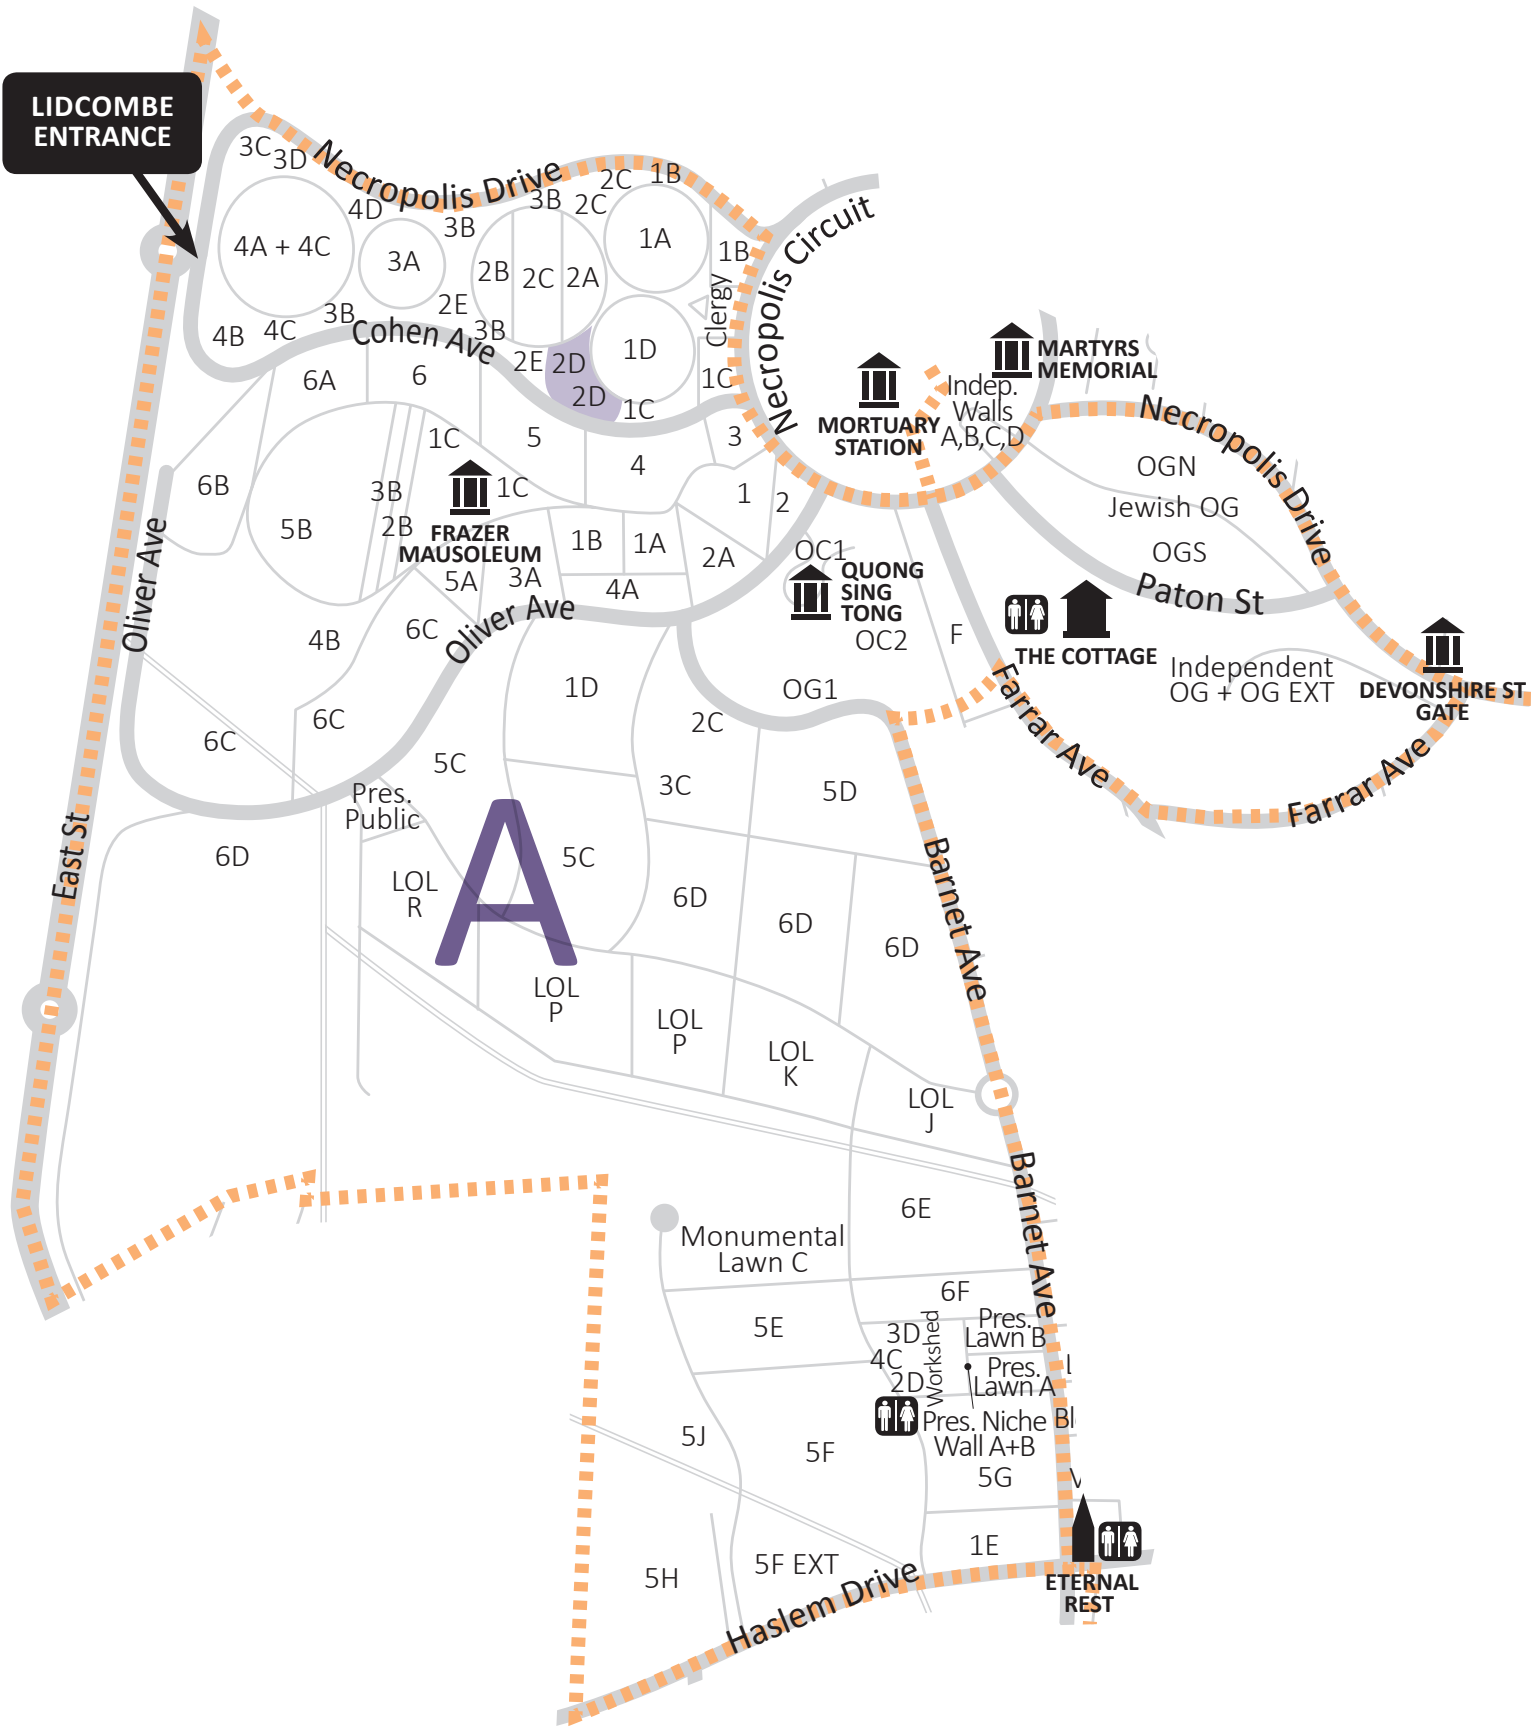

LIDCOMBE ENTRANCE

## LEGENDS

A	B	C	D	E	F	G	H	I	J
Eastern Orthodox Methodist/Wesleyan Presbyterian Non-Denomination Independent Jewish Chinese	Anglican Naval Heritage Non-Denomination	Anglican Non-Denomination Heritage	Anglican Non-Denomination	Orthodox Armenian Assyrian Church of the East Assyrian Christian Non-Denomination	Eastern Orthodox Methodist Lutheran/Estonian Independent Muslim Baby Lawn Ukrainian	Jewish	Chinese, Druze, Hindu, Khmer, Maori, Vietnamese, Mandaen, Childrens, Non-Denomination, Orthodox, Muslim, Jewish	Orthodox Indo Chinese Non-Denomination Chinese	Muslim Jewish