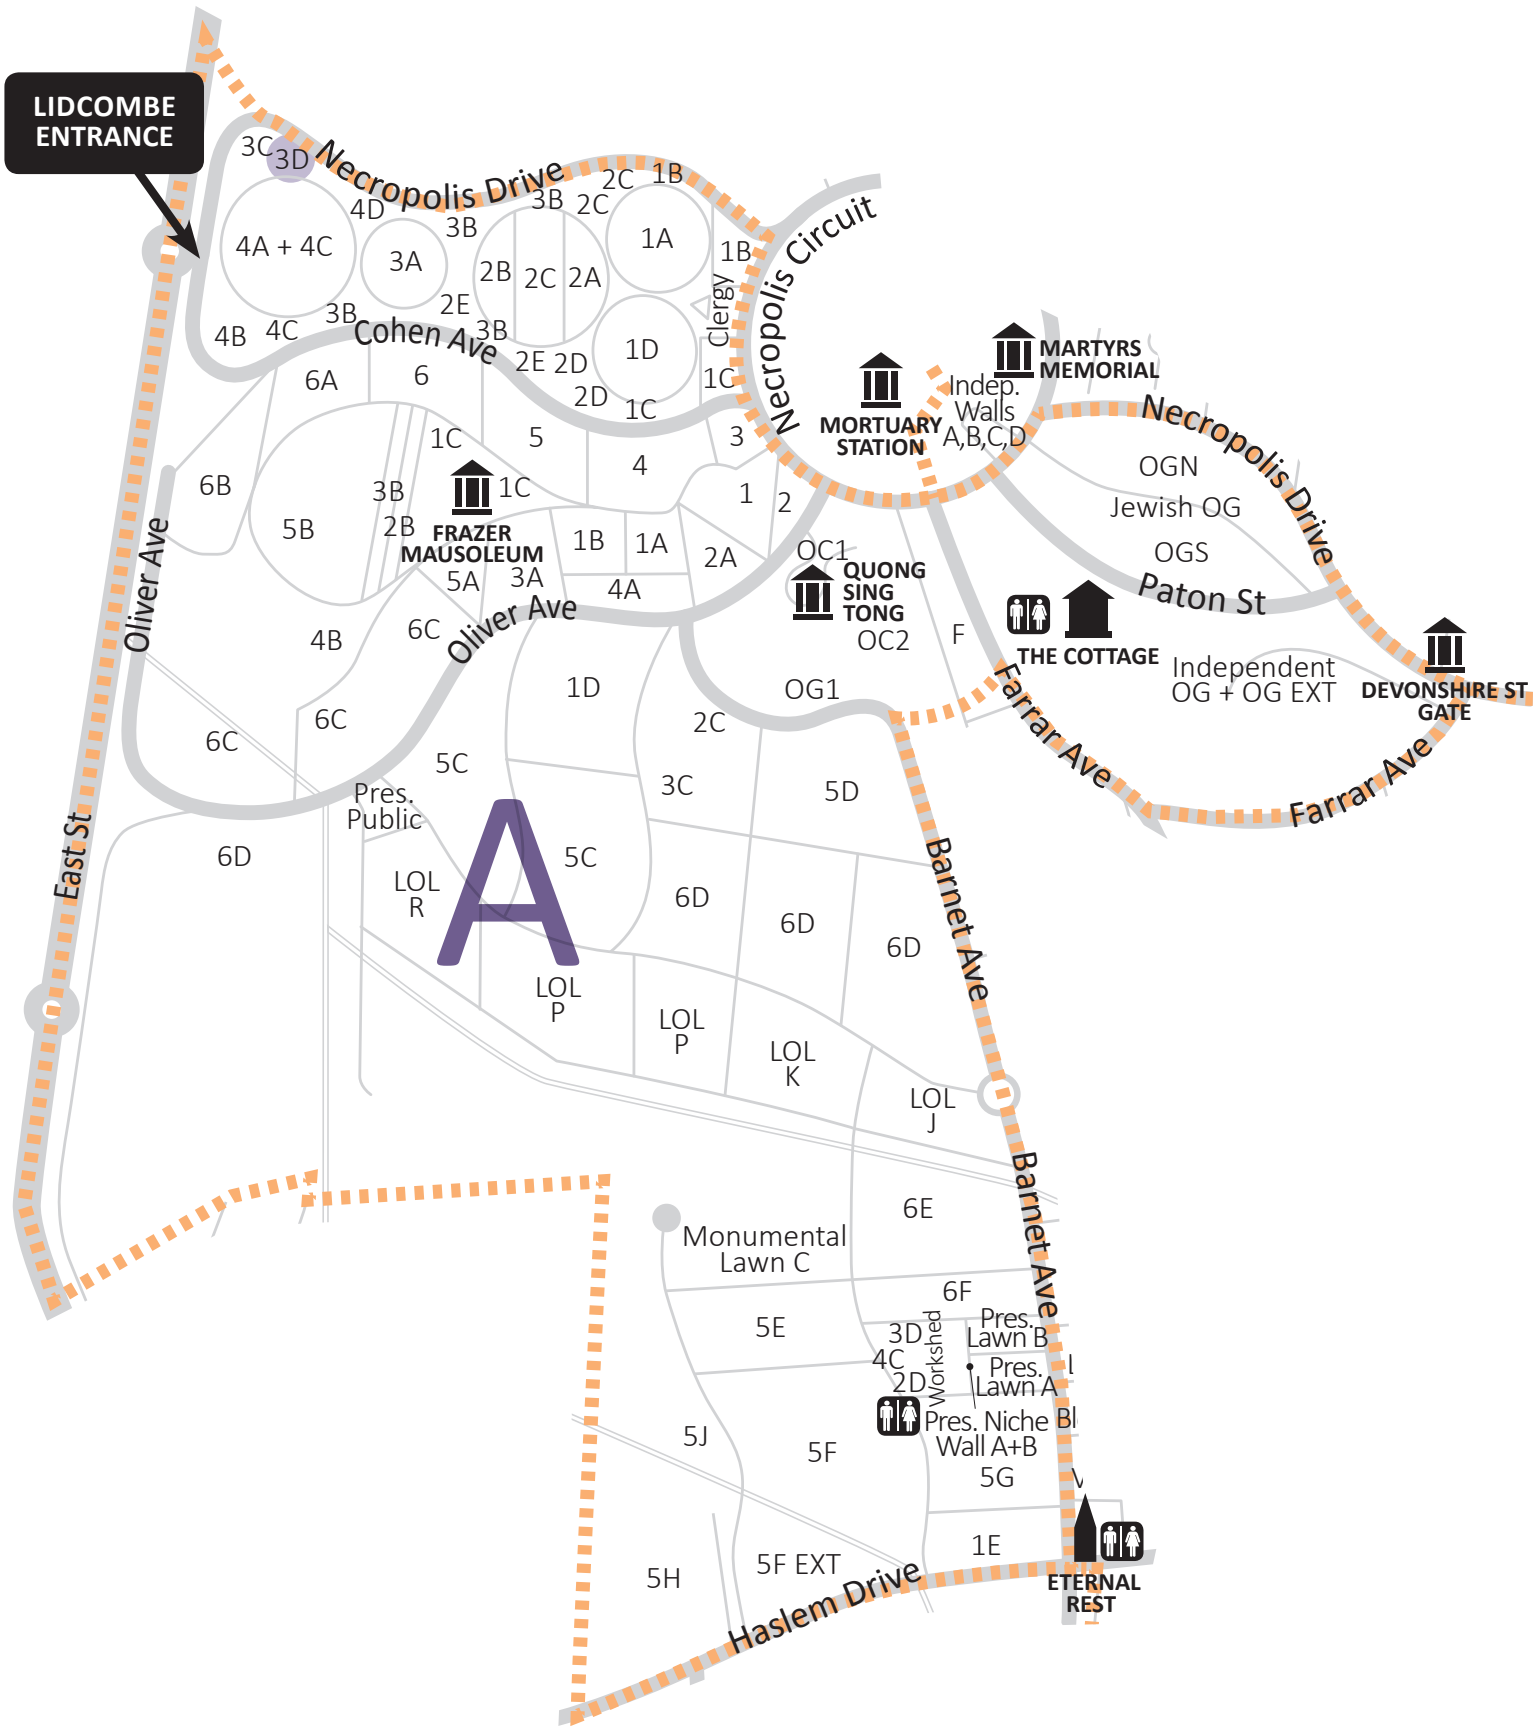

LIDCOMBE ENTRANCE

A

LIDCOMBE ENTRANCE

A

LIDCOMBE ENTRANCE

LEGENDS

A	B	C	D	E	F	G	H	I	J
Eastern Orthodox Methodist/Wesleyan Presbyterian Non-Denomination Independent Jewish Chinese	Anglican Naval Heritage Non-Denomination	Anglican Non-Denomination Heritage	Anglican Non-Denomination	Orthodox Armenian Assyrian Church of the East Assyrian Christian Non-Denomination	Eastern Orthodox Methodist Lutheran/Estonian Independent Muslim Baby Lawn Ukrainian	Jewish	Chinese, Druze, Hindu, Khmer, Maori, Vietnamese, Mandaen, Childrens, Non-Denomination, Orthodox, Muslim, Jewish	Orthodox Indo Chinese Non-Denomination Chinese	Muslim Jewish