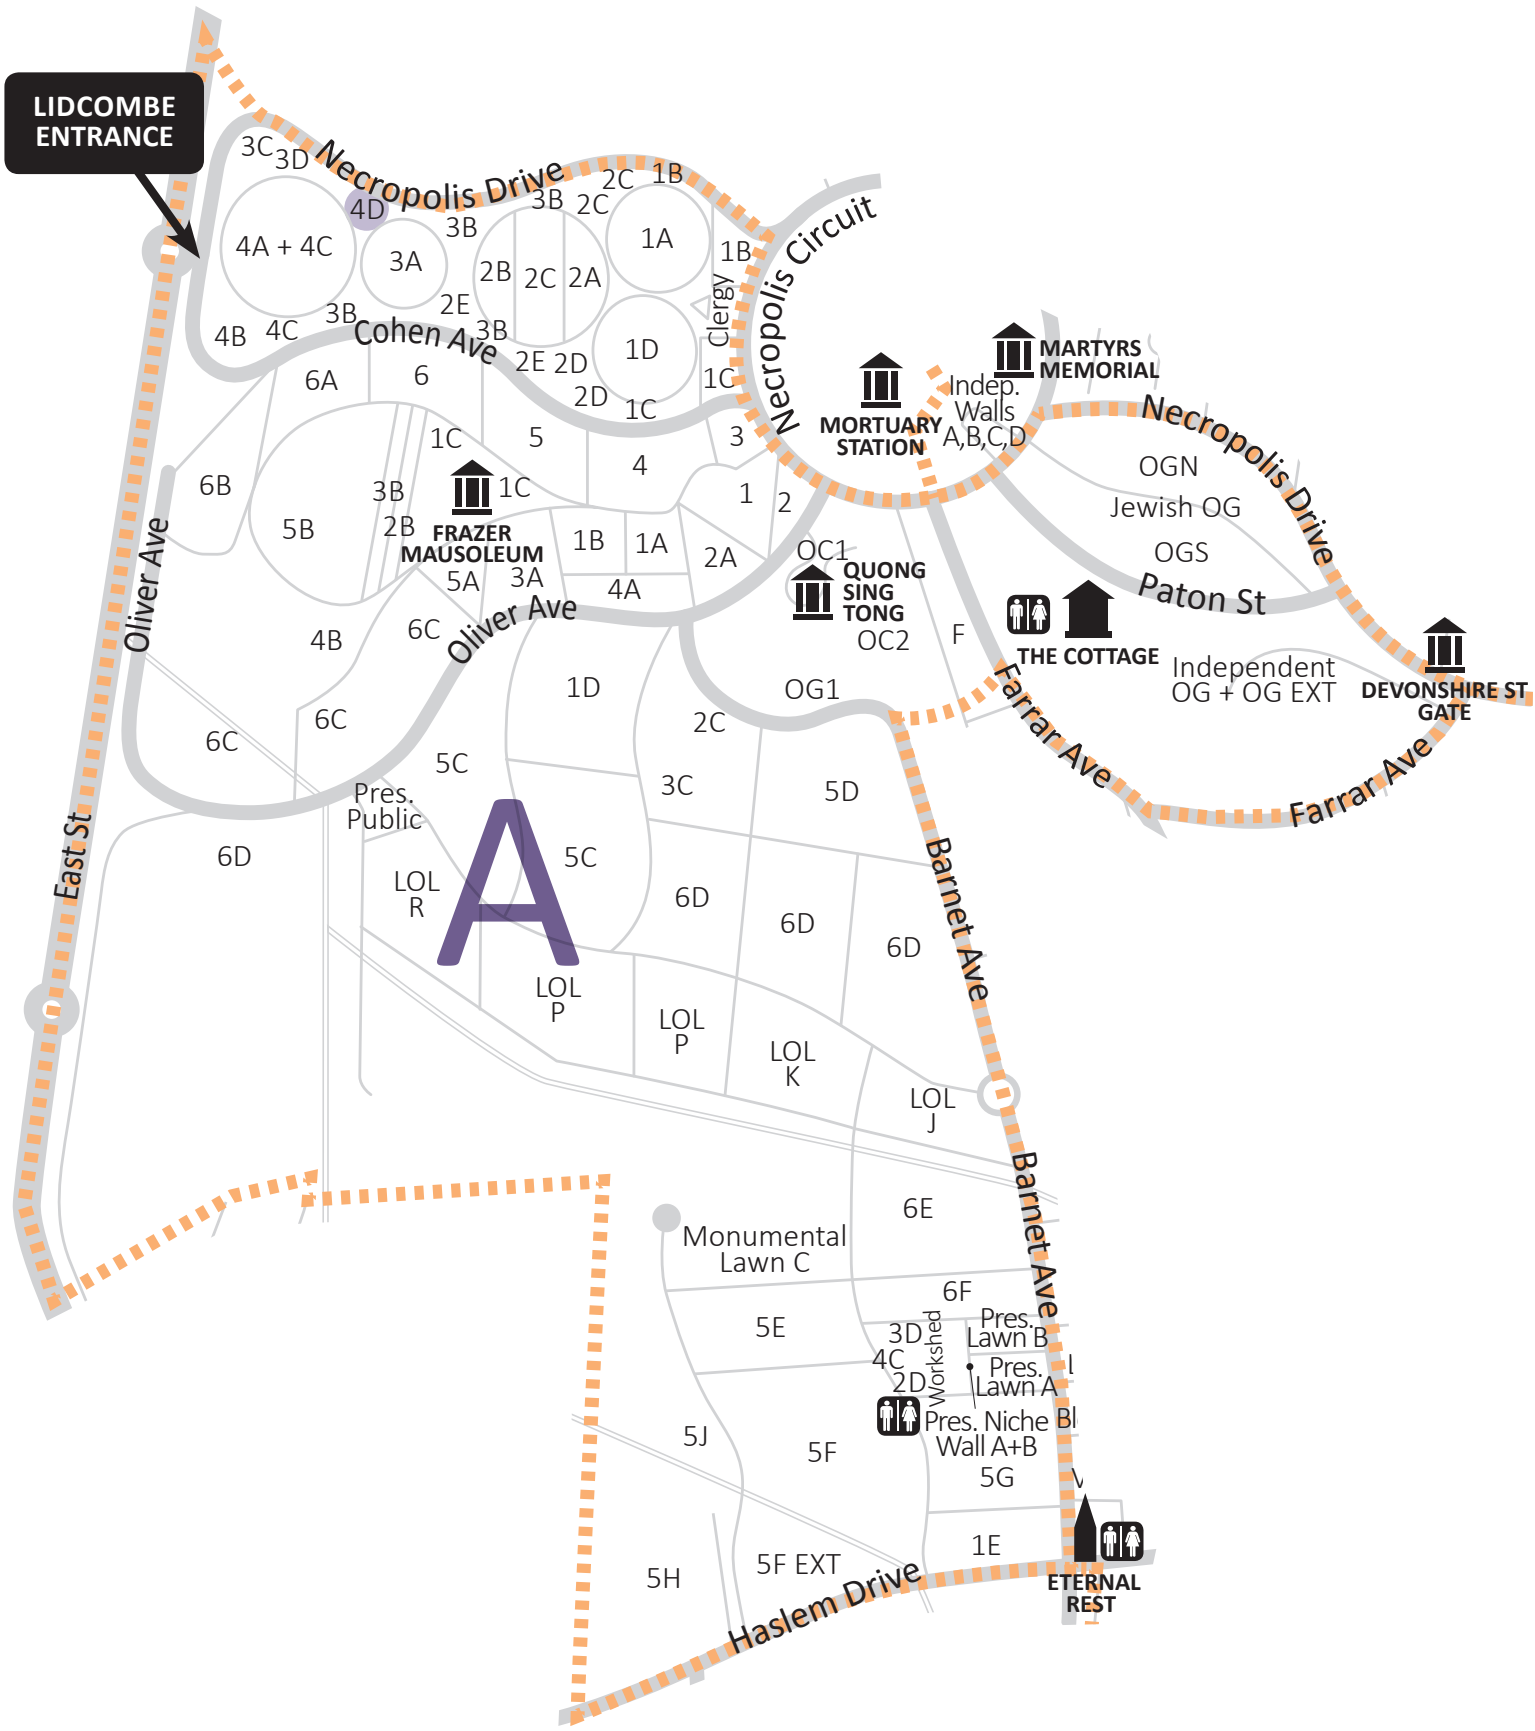

LIDCOMBE ENTRANCE

A

LIDCOMBE ENTRANCE

A

LEGENDS

A	B	C	D	E	F	G	H	I	J
Eastern Orthodox Methodist/Wesleyan Presbyterian Non-Denomination Independent Jewish Chinese	Anglican Naval Heritage Non-Denomination	Anglican Non-Denomination Heritage	Anglican Non-Denomination	Orthodox Armenian Assyrian Church of the East Assyrian Christian Non-Denomination	Eastern Orthodox Methodist Lutheran/Estonian Independent Muslim Baby Lawn Ukrainian	Jewish	Chinese, Druze, Hindu, Khmer, Maori, Vietnamese, Mandaen, Childrens, Non-Denomination, Orthodox, Muslim, Jewish	Orthodox Indo Chinese Non-Denomination Chinese	Muslim Jewish