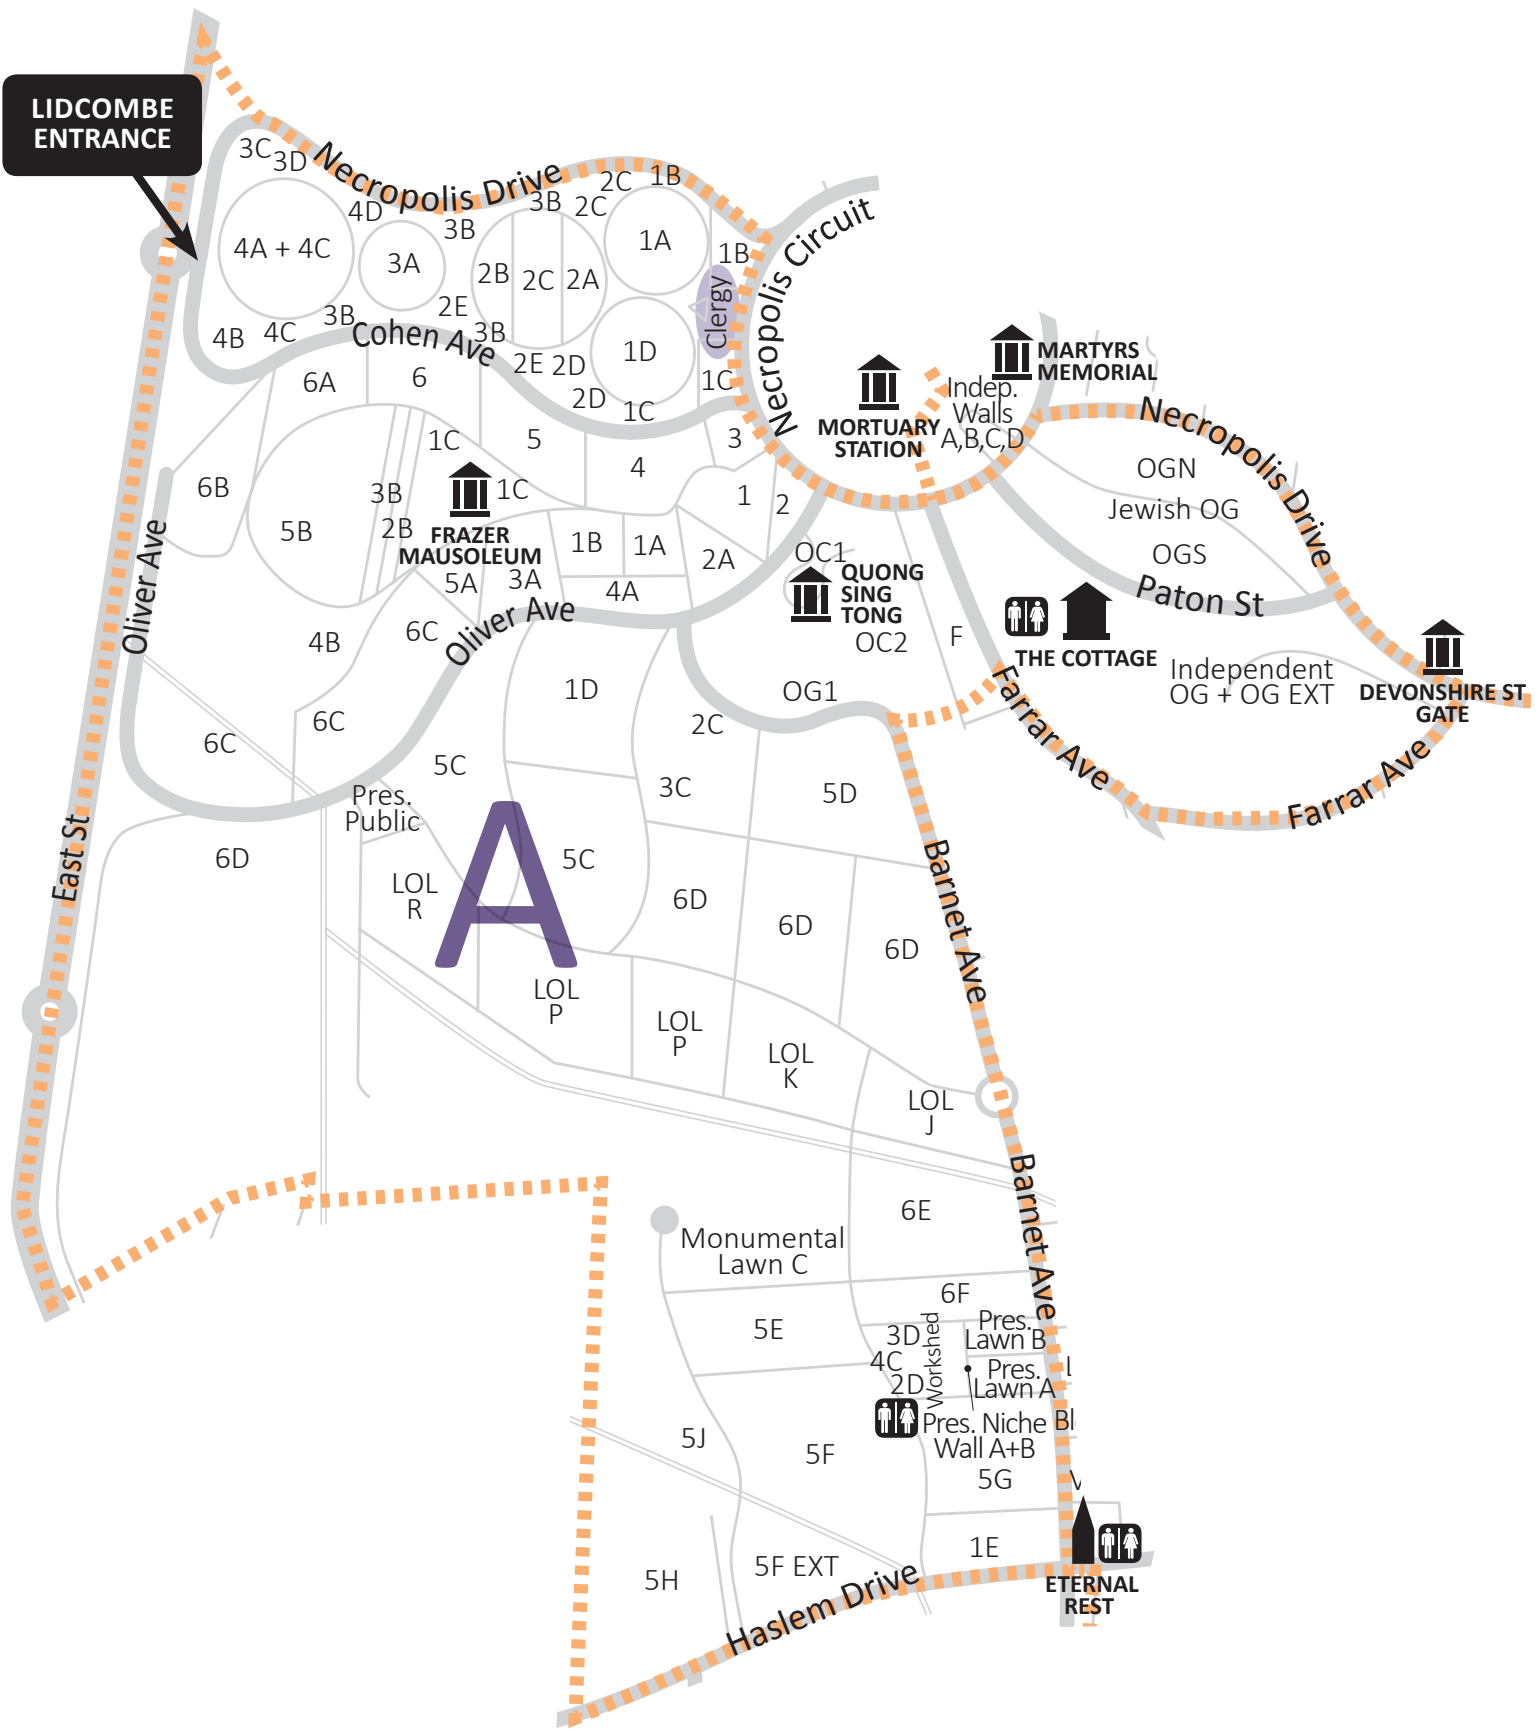

LIDCOMBE ENTRANCE

- OFFICES
- CAFES
- FLOWER SHOPS
- FUNCTION CENTRE
- LANDMARKS
- CHAPELS
- TOILETS

LEGENDS

A	B	C	D	E	F	G	H	I	J
Eastern Orthodox Methodist/Wesleyan Presbyterian Non-Denomination Independent Jewish Chinese	Anglican Naval Heritage Non-Denomination	Anglican Non-Denomination Heritage	Anglican Non-Denomination	Orthodox Armenian Assyrian Church of the East Assyrian Christian Non-Denomination	Eastern Orthodox Methodist Lutheran/Estonian Independent Muslim Baby Lawn Ukrainian	Jewish	Chinese, Druze, Hindu, Khmer, Maori, Vietnamese, Mandaen, Childrens, Non-Denomination, Orthodox, Muslim, Jewish	Orthodox Indo Chinese Non-Denomination Chinese	Muslim Jewish