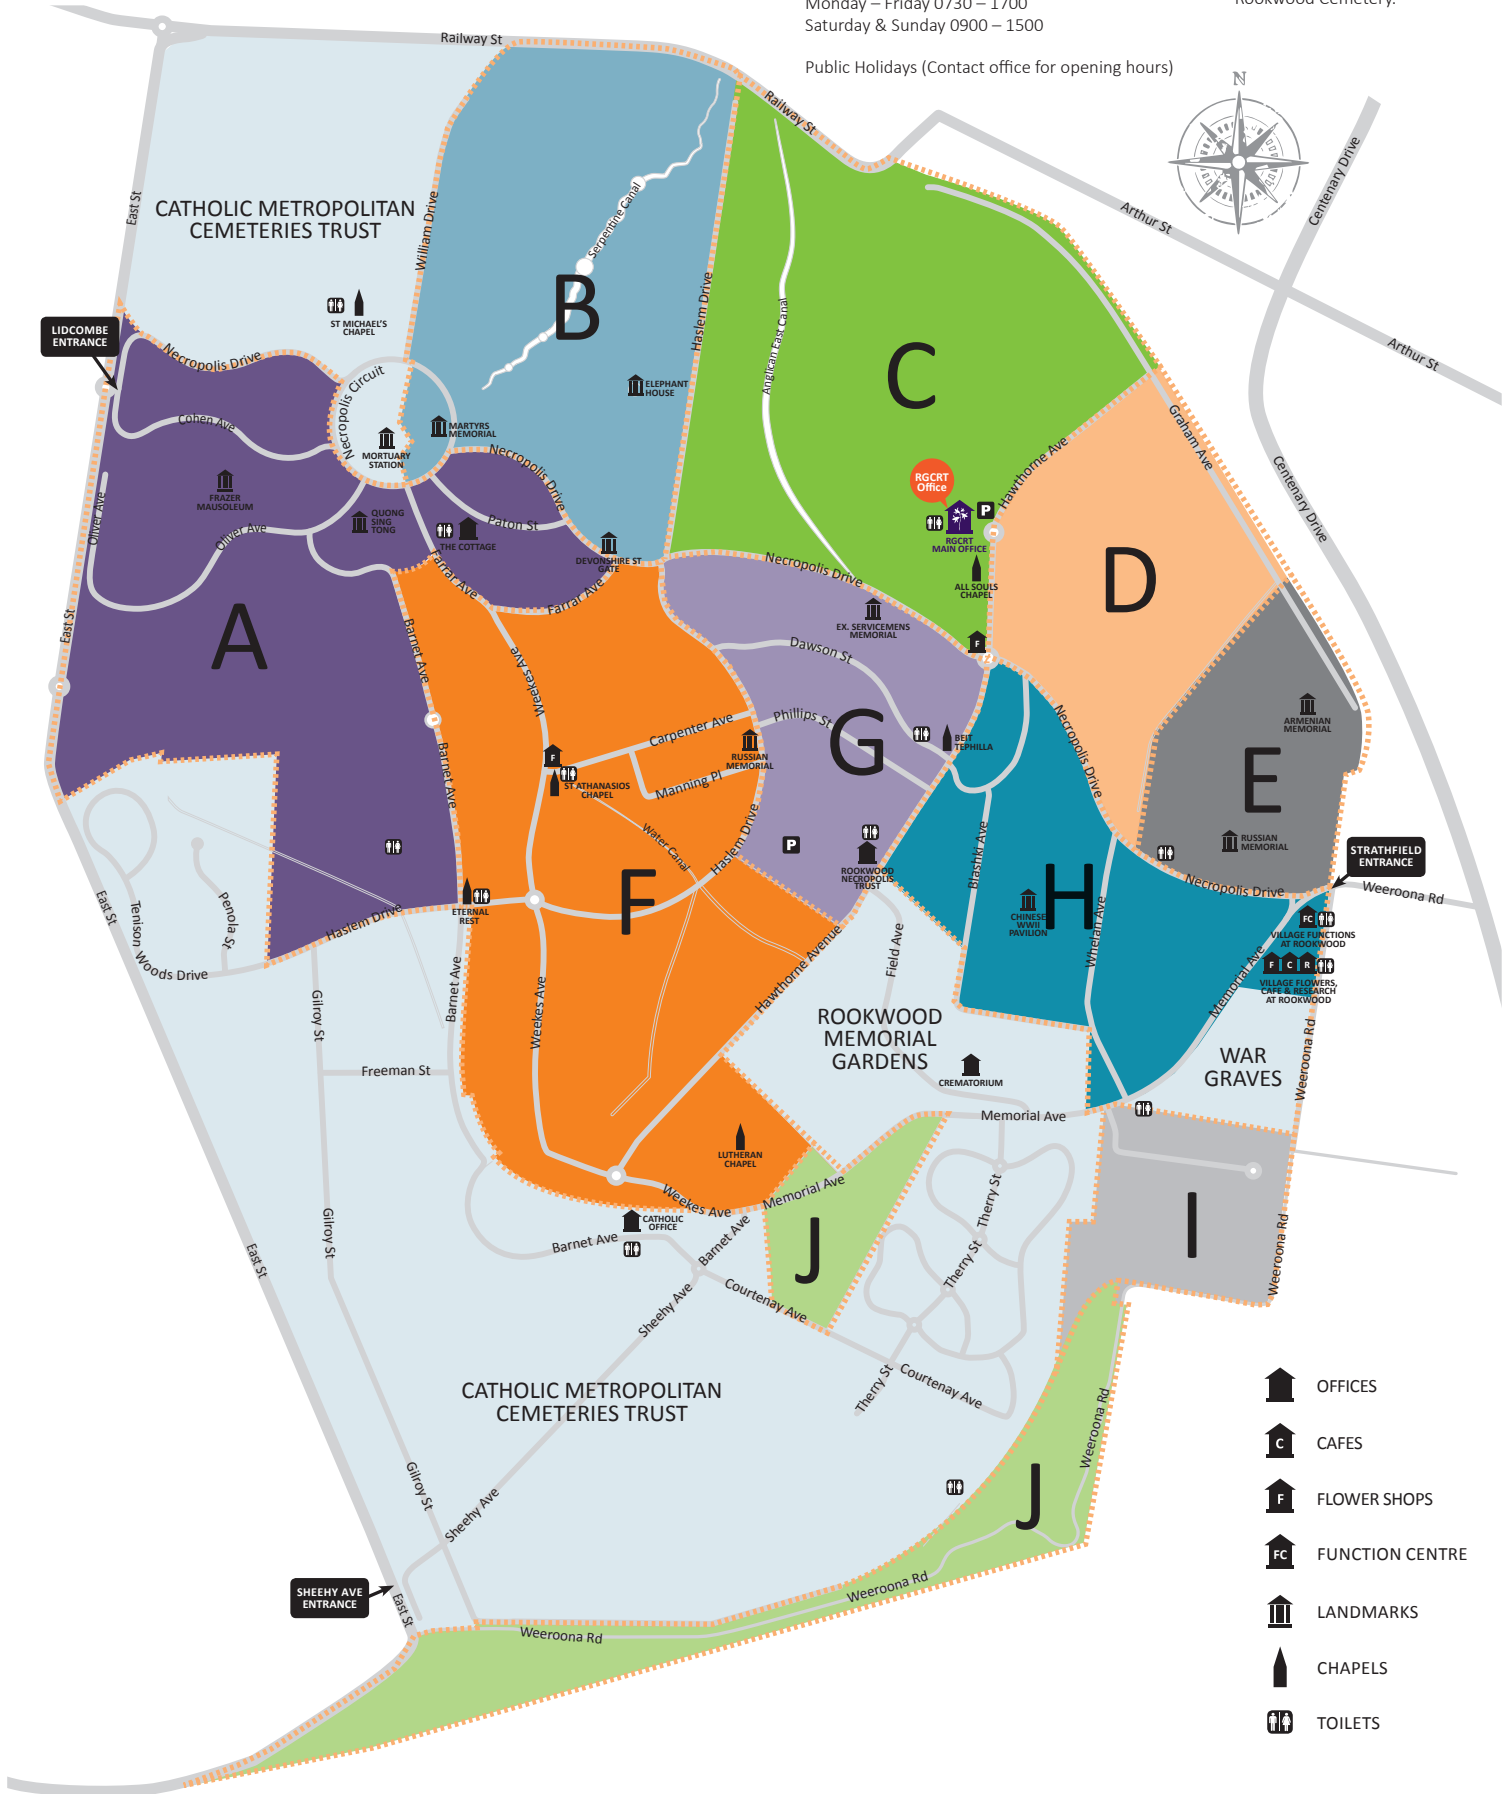

LIDCOMBE ENTRANCE

- OFFICES
- CAFES
- FLOWER SHOPS
- FUNCTION CENTRE
- LANDMARKS
- CHAPELS
- TOILETS

LEGENDS

A	B	C	D	E	F	G	H	I	J
Eastern Orthodox Methodist/Wesleyan Presbyterian Non-Denomination Independent Jewish Chinese	Anglican Naval Heritage Non-Denomination	Anglican Non-Denomination Heritage	Anglican Non-Denomination	Orthodox Armenian Assyrian Church of the East Assyrian Christian Non-Denomination	Eastern Orthodox Methodist Lutheran/Estonian Independent Muslim Baby Lawn Ukrainian	Jewish	Chinese, Druze, Hindu, Khmer, Maori, Vietnamese, Mandaen, Childrens, Non-Denomination, Orthodox, Muslim, Jewish	Orthodox Indo Chinese Non-Denomination Chinese	Muslim Jewish