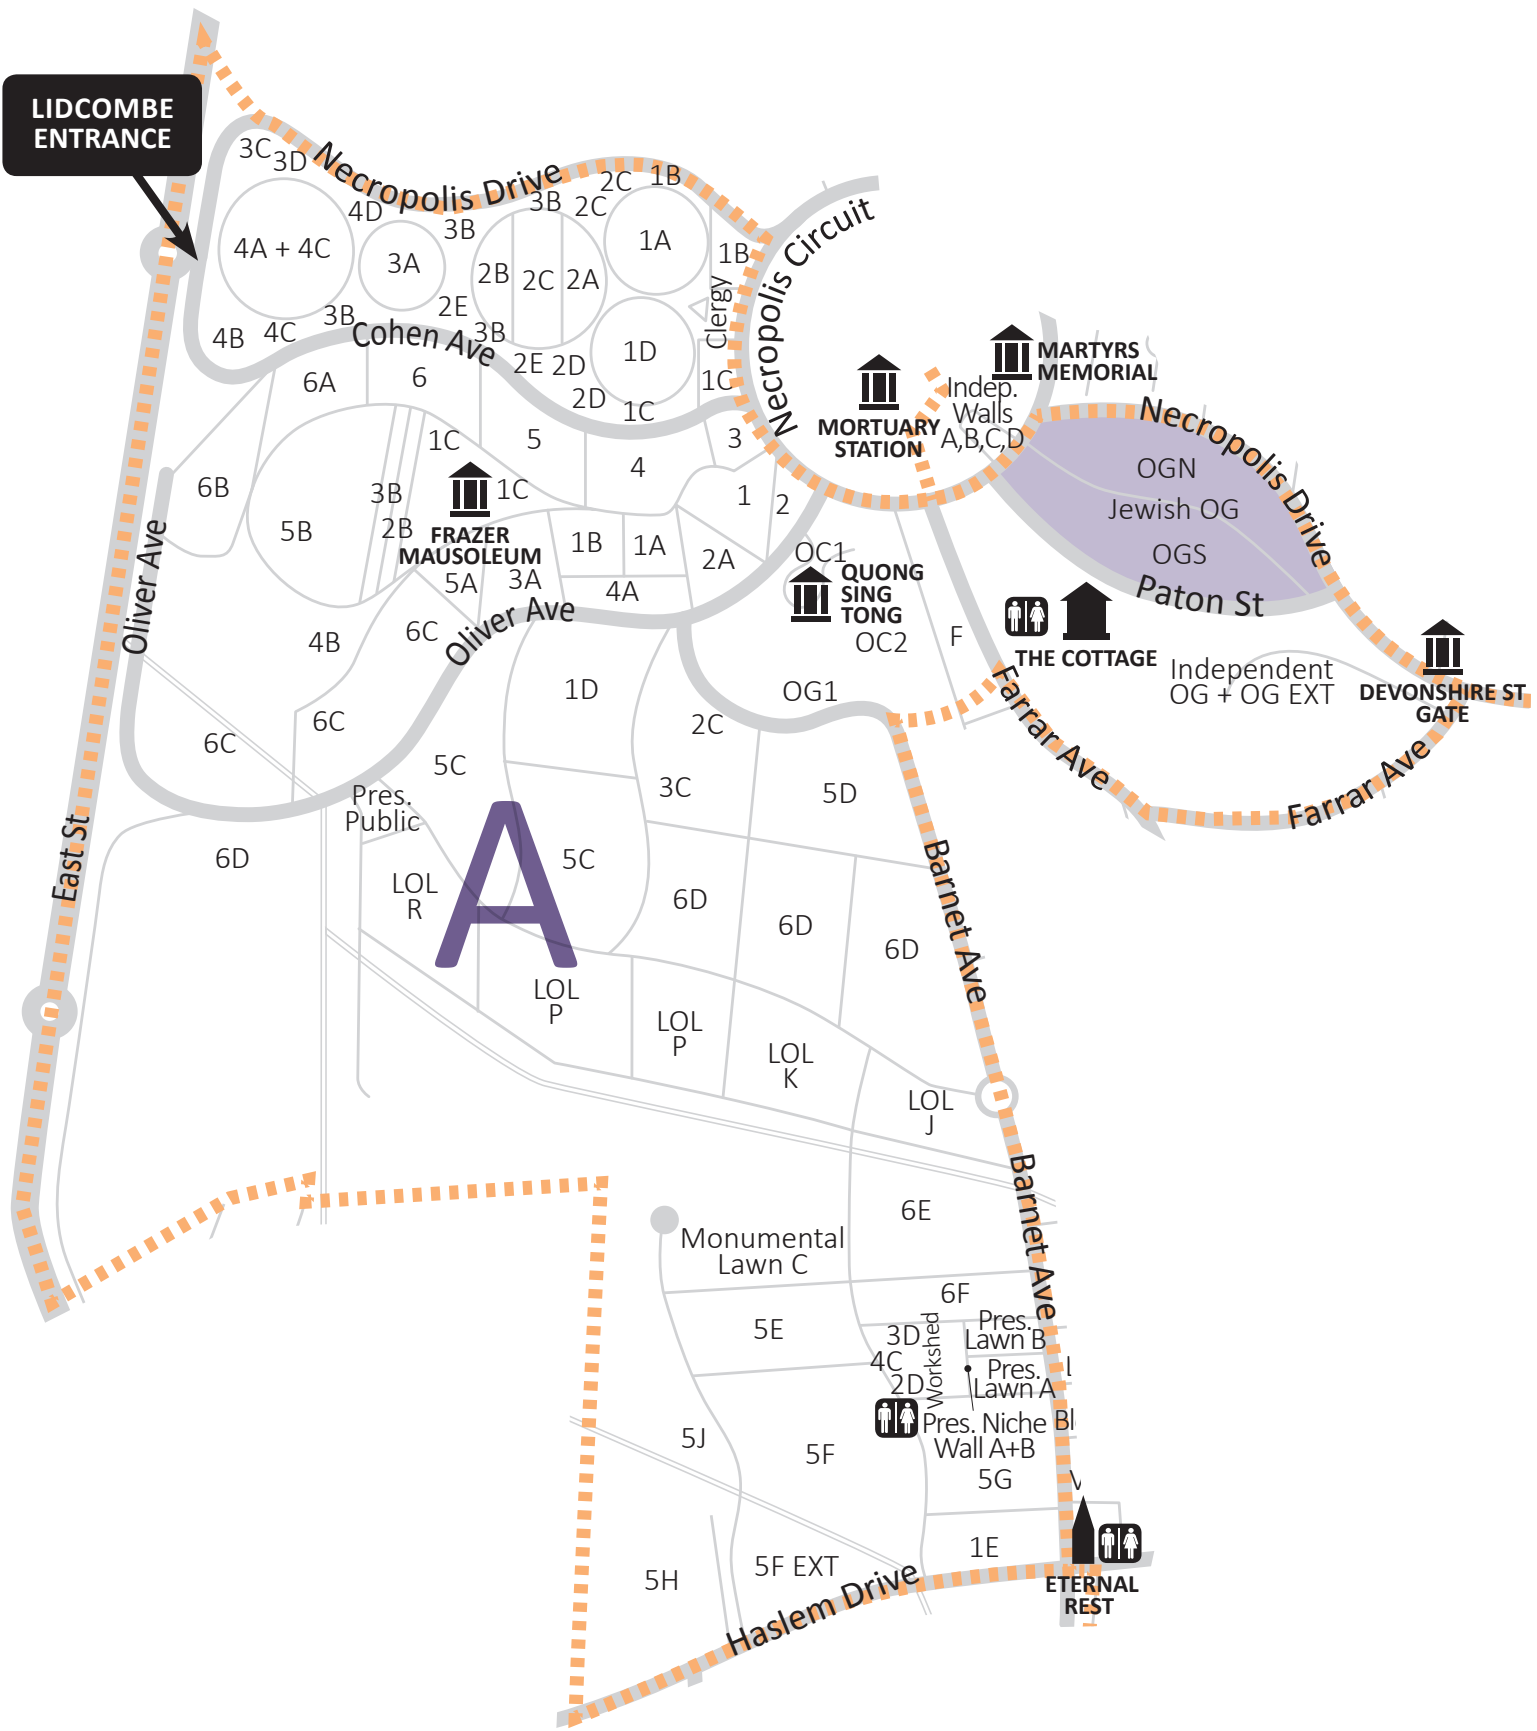

LIDCOMBE ENTRANCE

**LEGENDS**

A	B	C	D	E	F	G	H	I	J
Eastern Orthodox Methodist/Wesleyan Presbyterian Non-Denomination Independent Jewish Chinese	Anglican Naval Heritage Non-Denomination	Anglican Non-Denomination Heritage	Anglican Non-Denomination	Orthodox Armenian Assyrian Church of the East Assyrian Christian Non-Denomination	Eastern Orthodox Methodist Lutheran/Estonian Independent Muslim Baby Lawn Ukrainian	Jewish	Chinese, Druze, Hindu, Khmer, Maori, Vietnamese, Mandaen, Childrens, Non-Denomination, Orthodox, Muslim, Jewish	Orthodox Indo Chinese Non-Denomination Chinese	Muslim Jewish