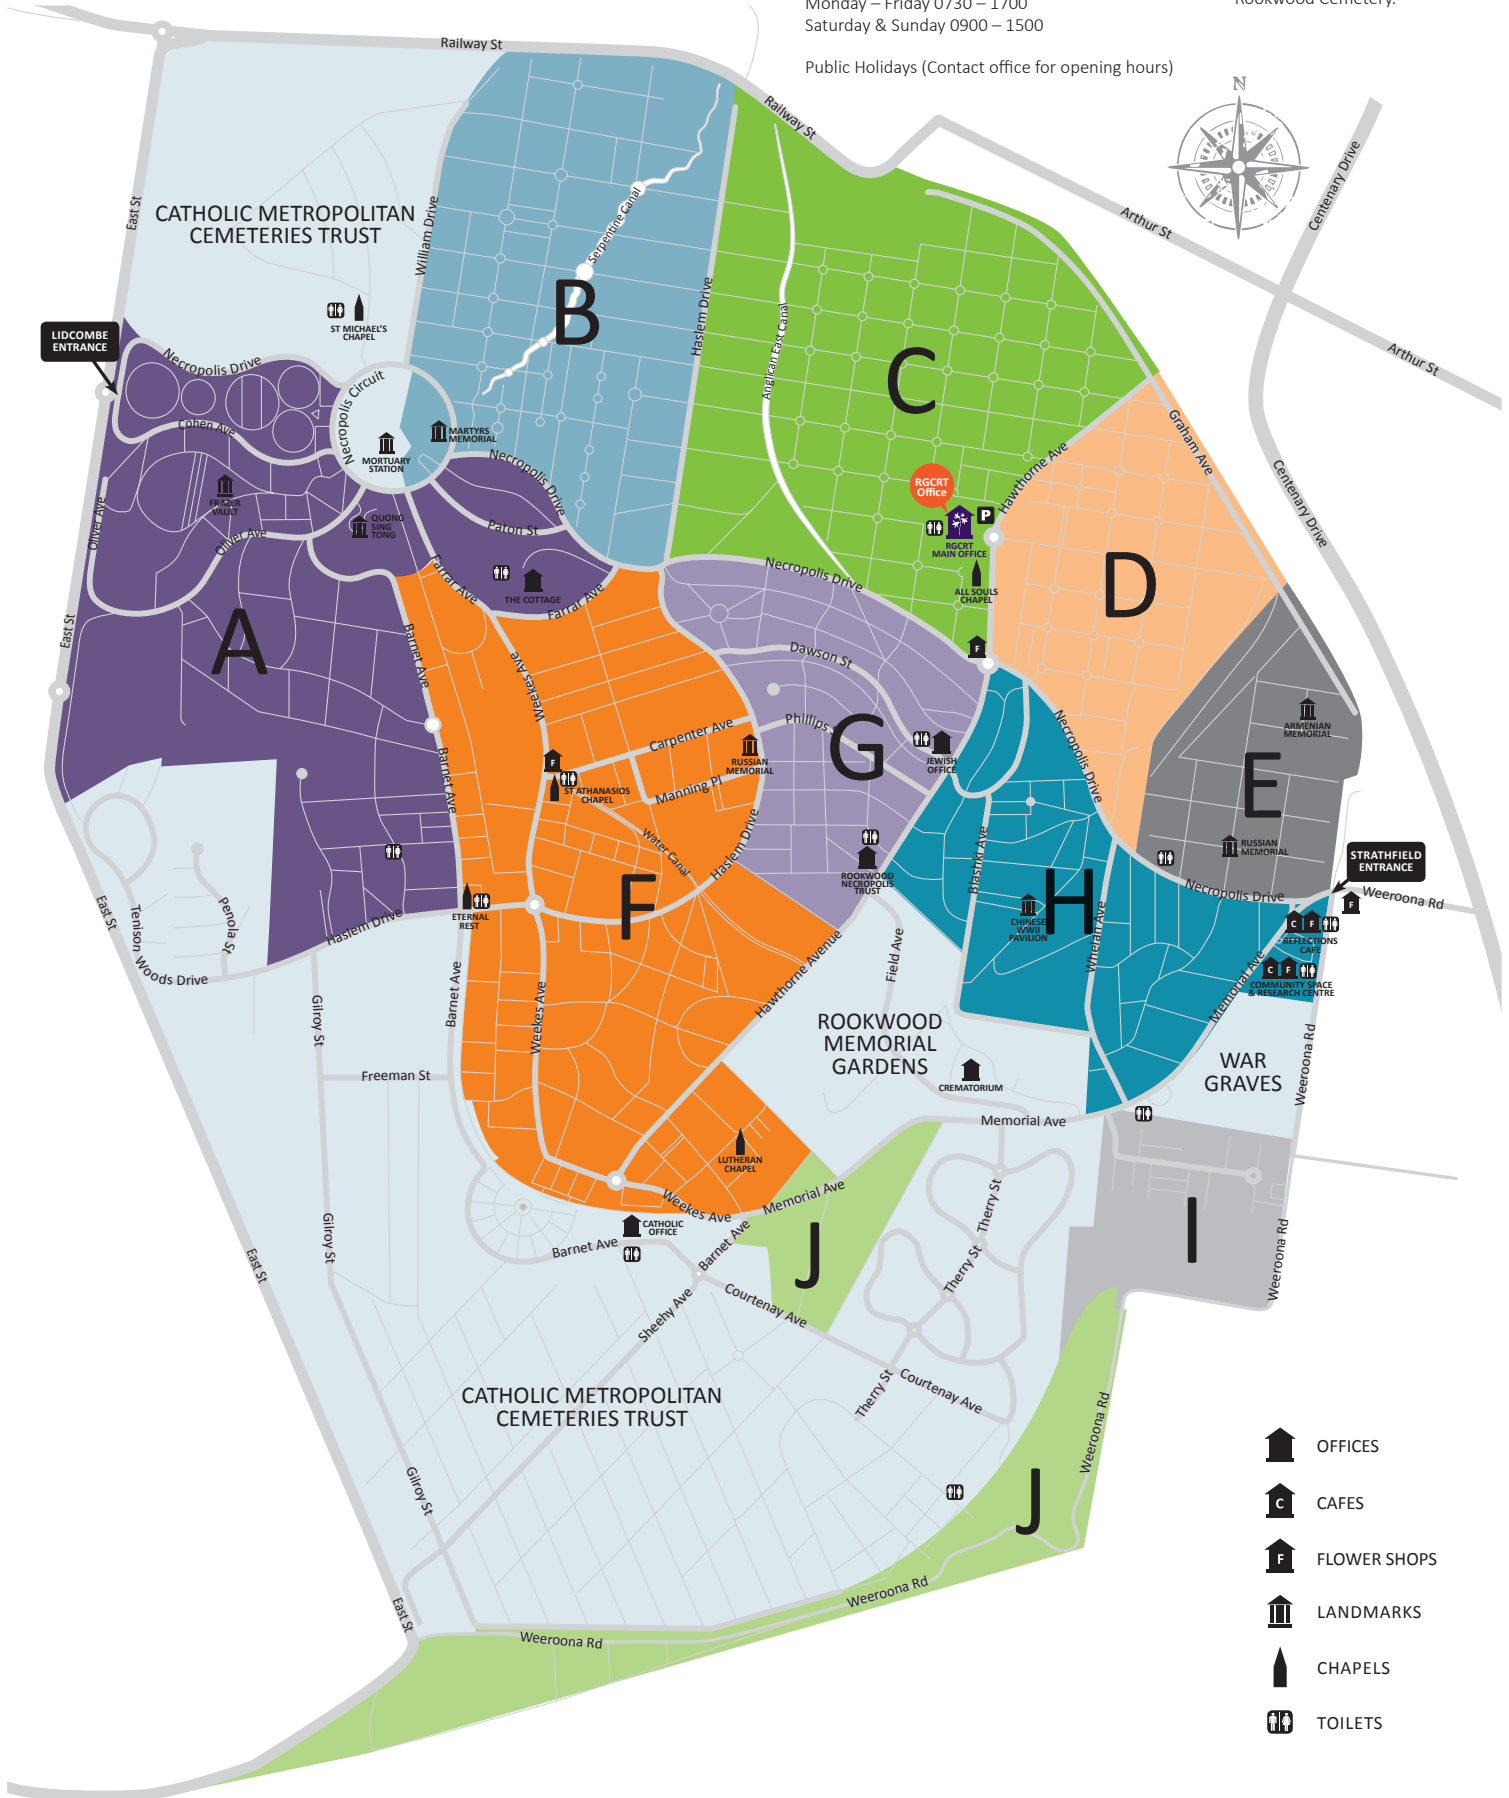

LIDCOMBE ENTRANCE

East St

Oliver Ave

Necropolis Drive

Cohen Ave

Oliver Ave

Necropolis Circuit

Necropolis Drive

5F

Pres. Lawn B

Pres. Lawn A

Pres. Niche Wall A+B

5G

1E

ETERNAL REST

MORTUARY STATION

QUONG SING TONG

Independent OG + OG EXT

THE COTTAGE

Jewish OG

OC1-OC3 Chinese

Workshed

ETERNAL REST

LEGENDS

A	B	C	D	E	F	G	H	I	J
Eastern Orthodox Methodist/Wesleyan Presbyterian Non-Denomination Independent Jewish Chinese	Anglican Naval Heritage Non-Denomination	Anglican Non-Denomination Heritage	Anglican Non-Denomination	Orthodox Armenian Assyrian Church of the East Assyrian Christian Non-Denomination	Eastern Orthodox Methodist Lutheran/Estonian Independent Muslim Baby Lawn Ukrainian	Jewish	Chinese, Druze, Hindu, Khmer, Maori, Vietnamese, Mandaen, Childrens, Non-Denomination, Orthodox, Muslim, Jewish	Orthodox Indo Chinese Non-Denomination Chinese	Muslim Jewish