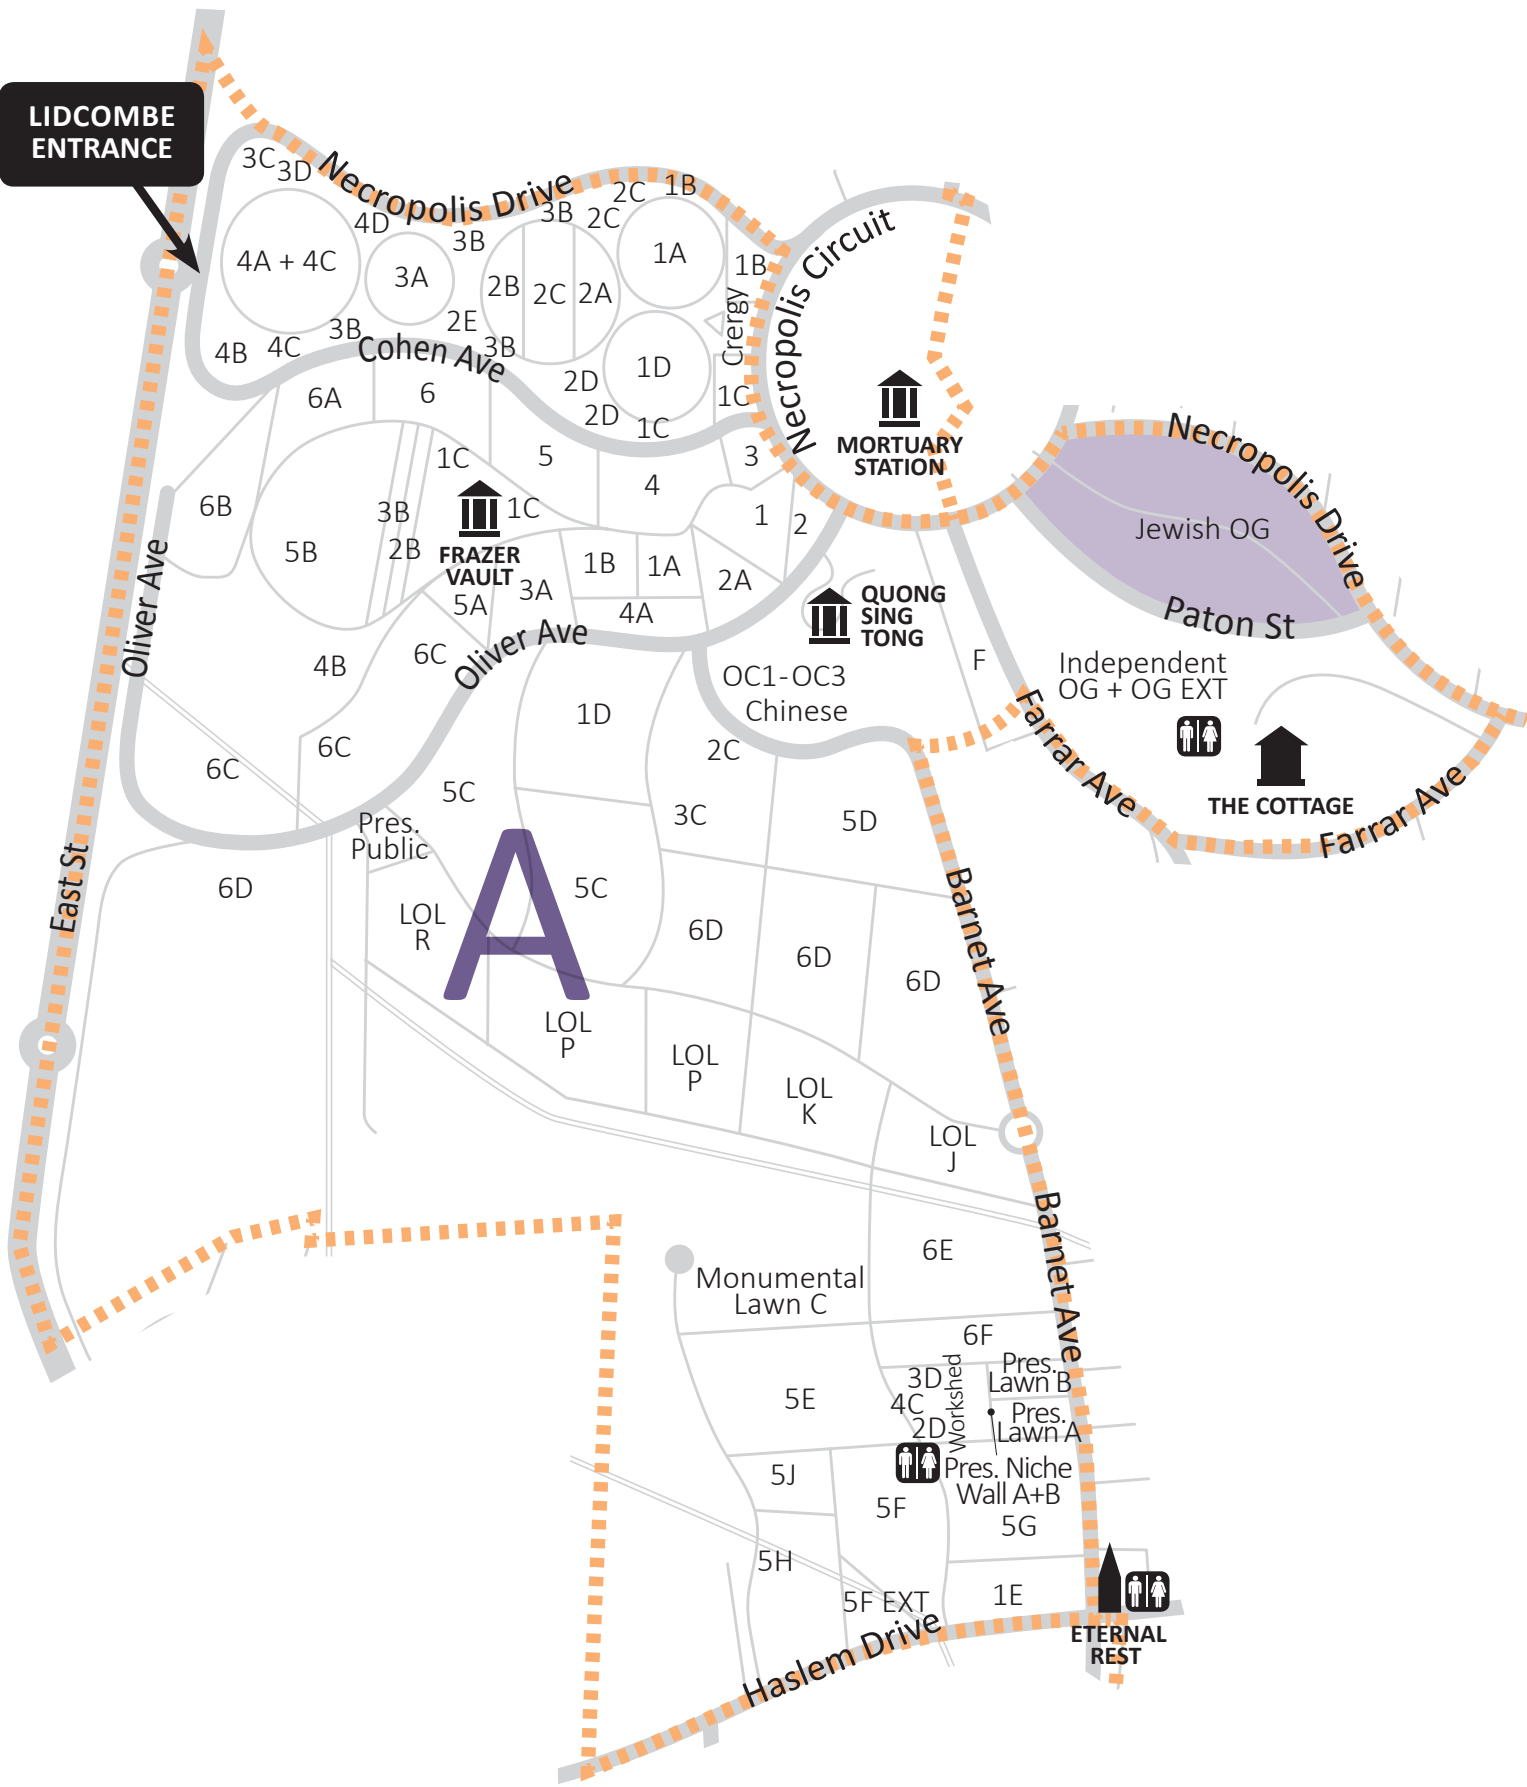

LIDCOMBE ENTRANCE

East St

Oliver Ave

Necropolis Drive

Cohen Ave

Oliver Ave

Necropolis Circuit

Necropolis Drive

Paton St

Farrar Ave

Farrar Ave

Barnet Ave

Barnet Ave

Haslem Drive

3C 3D

4A + 4C

QUONG SING TONG

Independent OG + OG EXT

THE COTTAGE

Jewish OG

OC1-OC3 Chinese

Workshed

ETERNAL REST

LEGENDS

A	B	C	D	E	F	G	H	I	J
Eastern Orthodox Methodist/Wesleyan Presbyterian Non-Denomination Independent Jewish Chinese	Anglican Naval Heritage Non-Denomination	Anglican Non-Denomination Heritage	Anglican Non-Denomination	Orthodox Armenian Assyrian Church of the East Assyrian Christian Non-Denomination	Eastern Orthodox Methodist Lutheran/Estonian Independent Muslim Baby Lawn Ukrainian	Jewish	Chinese, Druze, Hindu, Khmer, Maori, Vietnamese, Mandaen, Childrens, Non-Denomination, Orthodox, Muslim, Jewish	Orthodox Indo Chinese Non-Denomination Chinese	Muslim Jewish