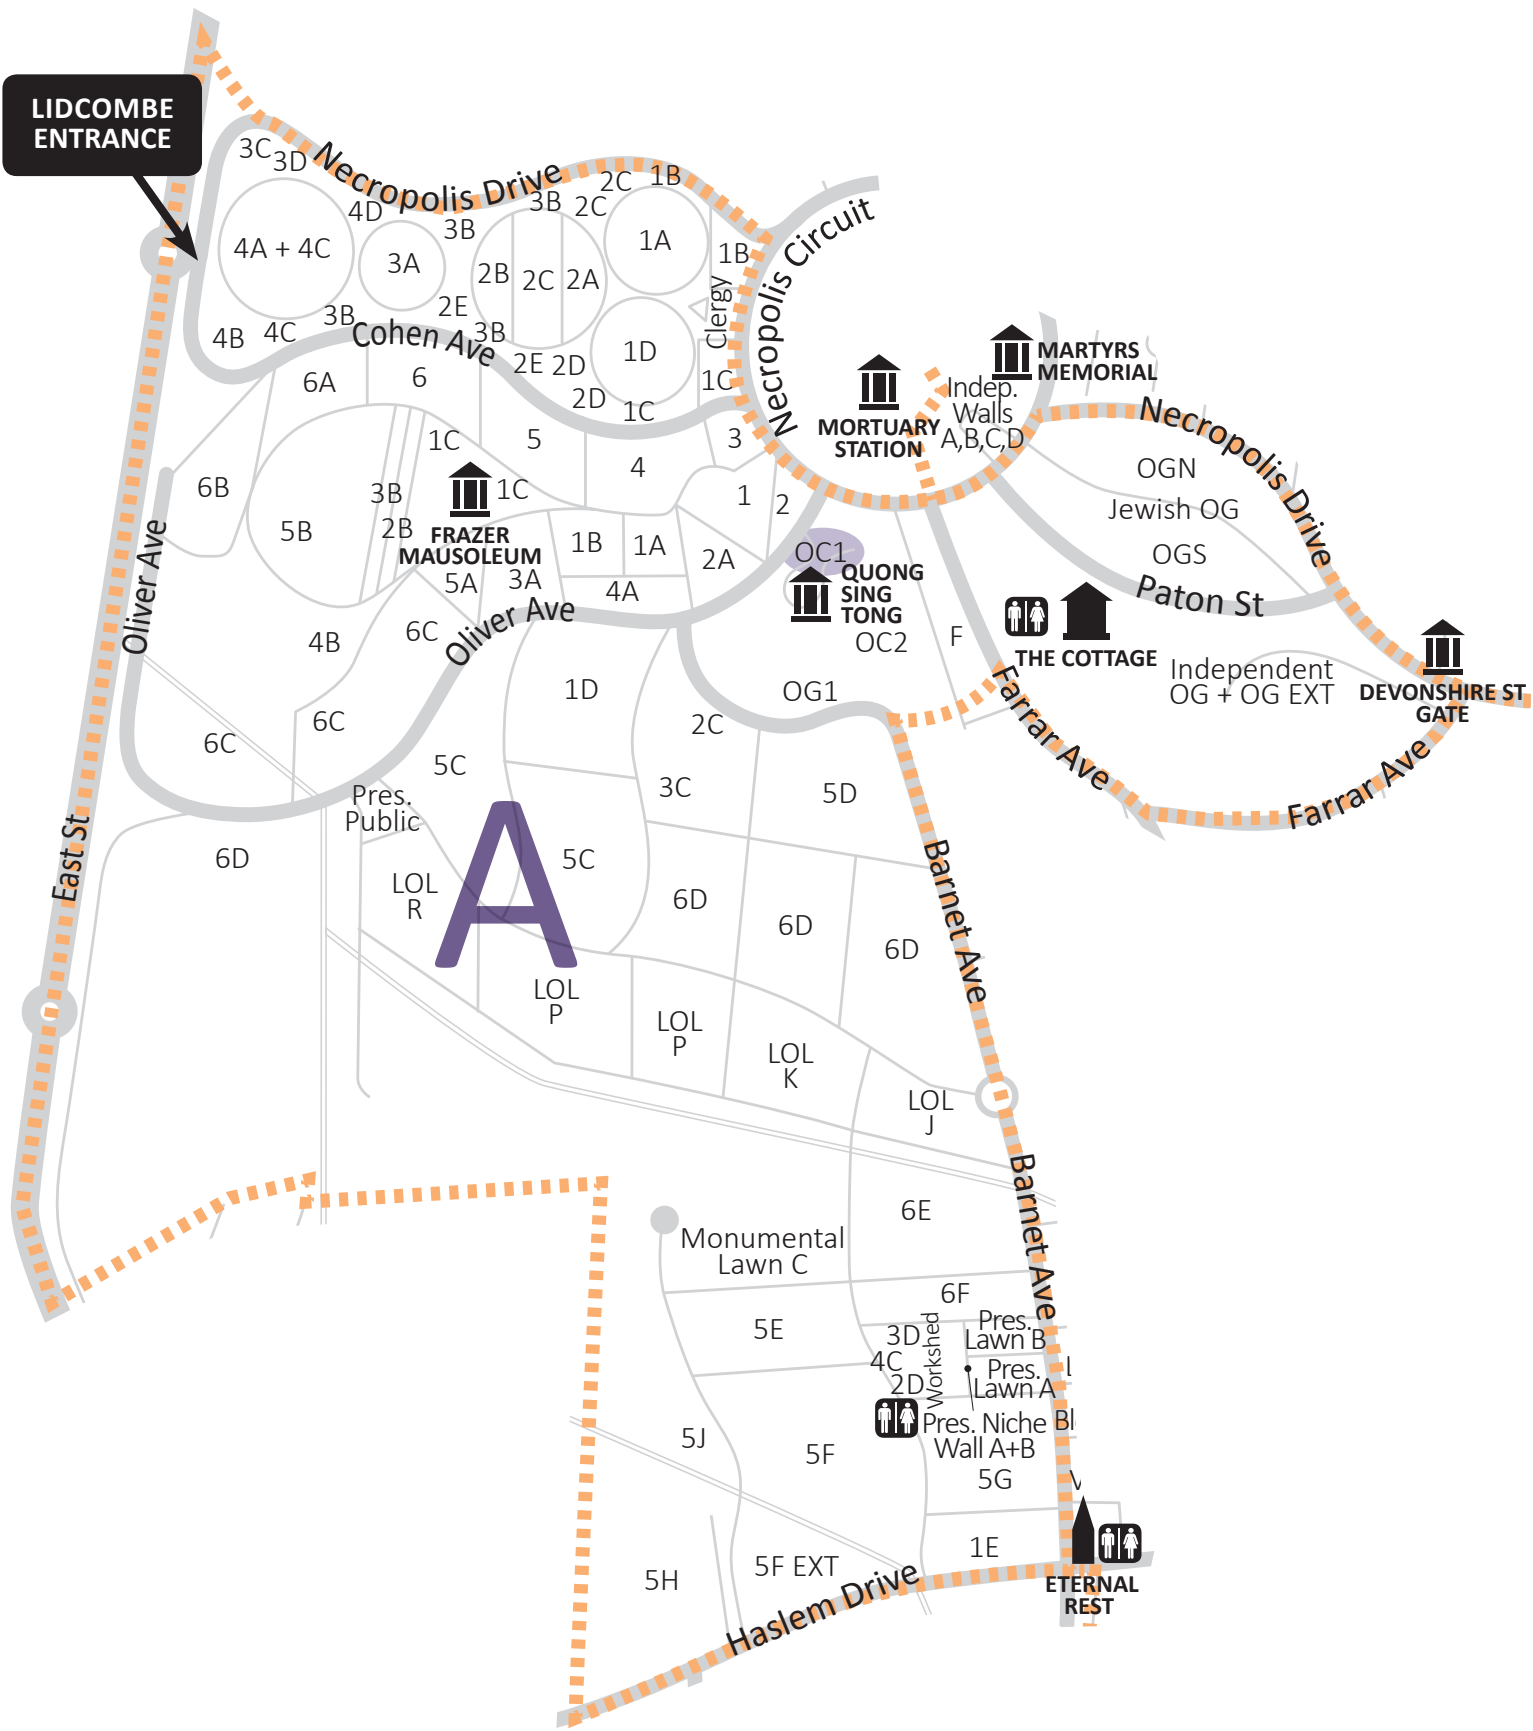

LIDCOMBE ENTRANCE

LEGENDS

| A | B | C | D | E | F | G | H | I | J |
|--|---|--|------------------------------|---|---|--------|---|---|------------------|
| Eastern Orthodox Methodist/Wesleyan Presbyterian Non-Denomination Independent Jewish Chinese | Anglican Naval Heritage Non-Denomination | Anglican Non-Denomination Heritage | Anglican Non-Denomination | Orthodox Armenian Assyrian Church of the East Assyrian Christian Non-Denomination | Eastern Orthodox Methodist Lutheran/Estonian Independent Muslim Baby Lawn Ukrainian | Jewish | Chinese, Druze, Hindu, Khmer, Maori, Vietnamese, Mandaen, Childrens, Non-Denomination, Orthodox, Muslim, Jewish | Orthodox Indo Chinese Non-Denomination Chinese | Muslim Jewish |