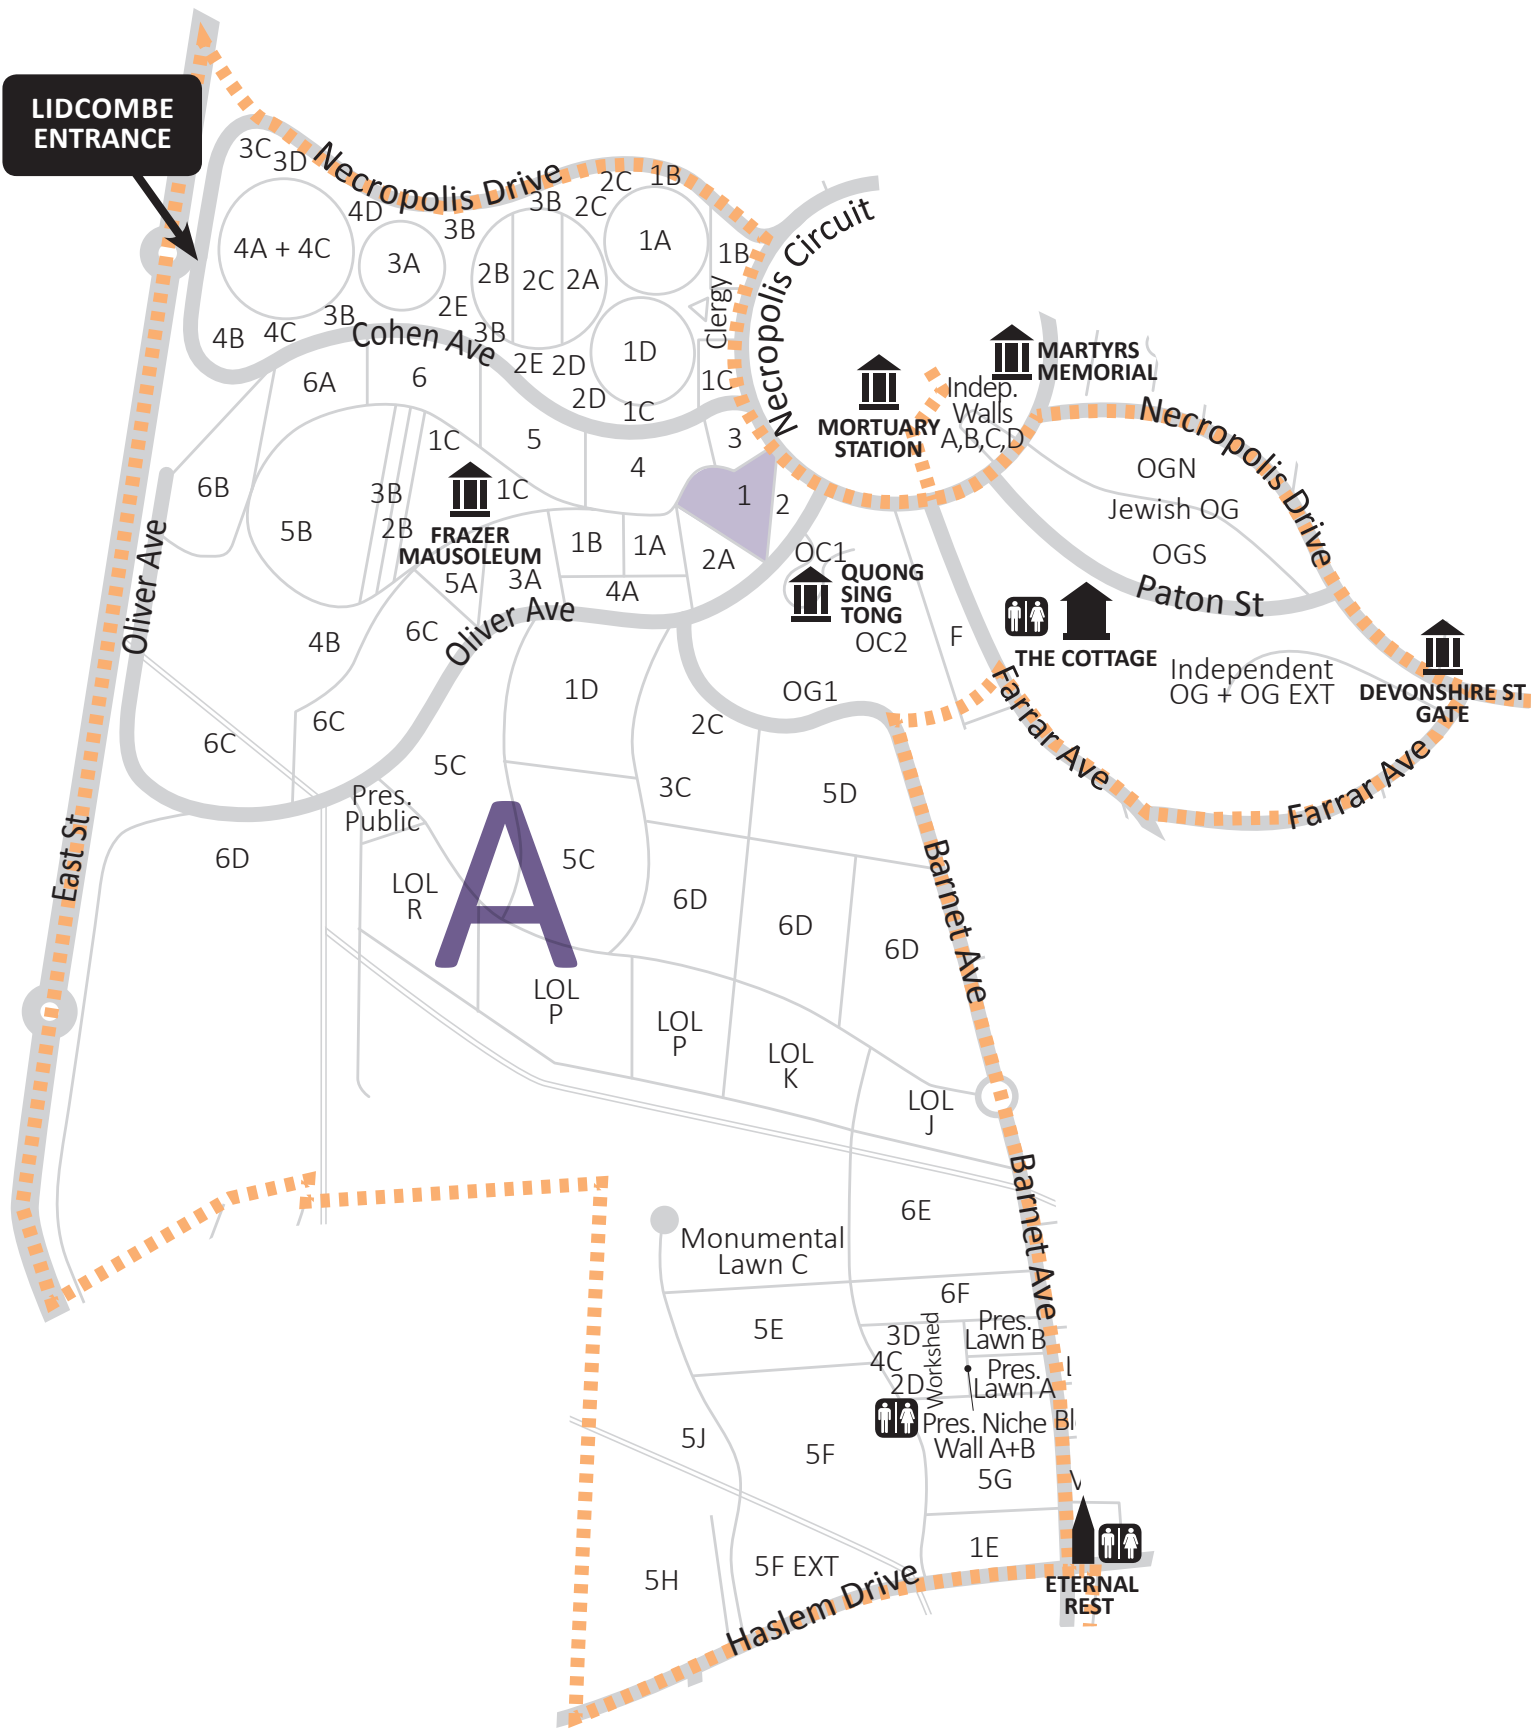

LIDCOMBE ENTRANCE

A

LIDCOMBE ENTRANCE

A

LIDCOMBE ENTRANCE

LEGENDS

A	B	C	D	E	F	G	H	I	J
Eastern Orthodox Methodist/Wesleyan Presbyterian Non-Denomination Independent Jewish Chinese	Anglican Naval Heritage Non-Denomination	Anglican Non-Denomination Heritage	Anglican Non-Denomination	Orthodox Armenian Assyrian Church of the East Assyrian Christian Non-Denomination	Eastern Orthodox Methodist Lutheran/Estonian Independent Muslim Baby Lawn Ukrainian	Jewish	Chinese, Druze, Hindu, Khmer, Maori, Vietnamese, Mandaen, Childrens, Non-Denomination, Orthodox, Muslim, Jewish	Orthodox Indo Chinese Non-Denomination Chinese	Muslim Jewish