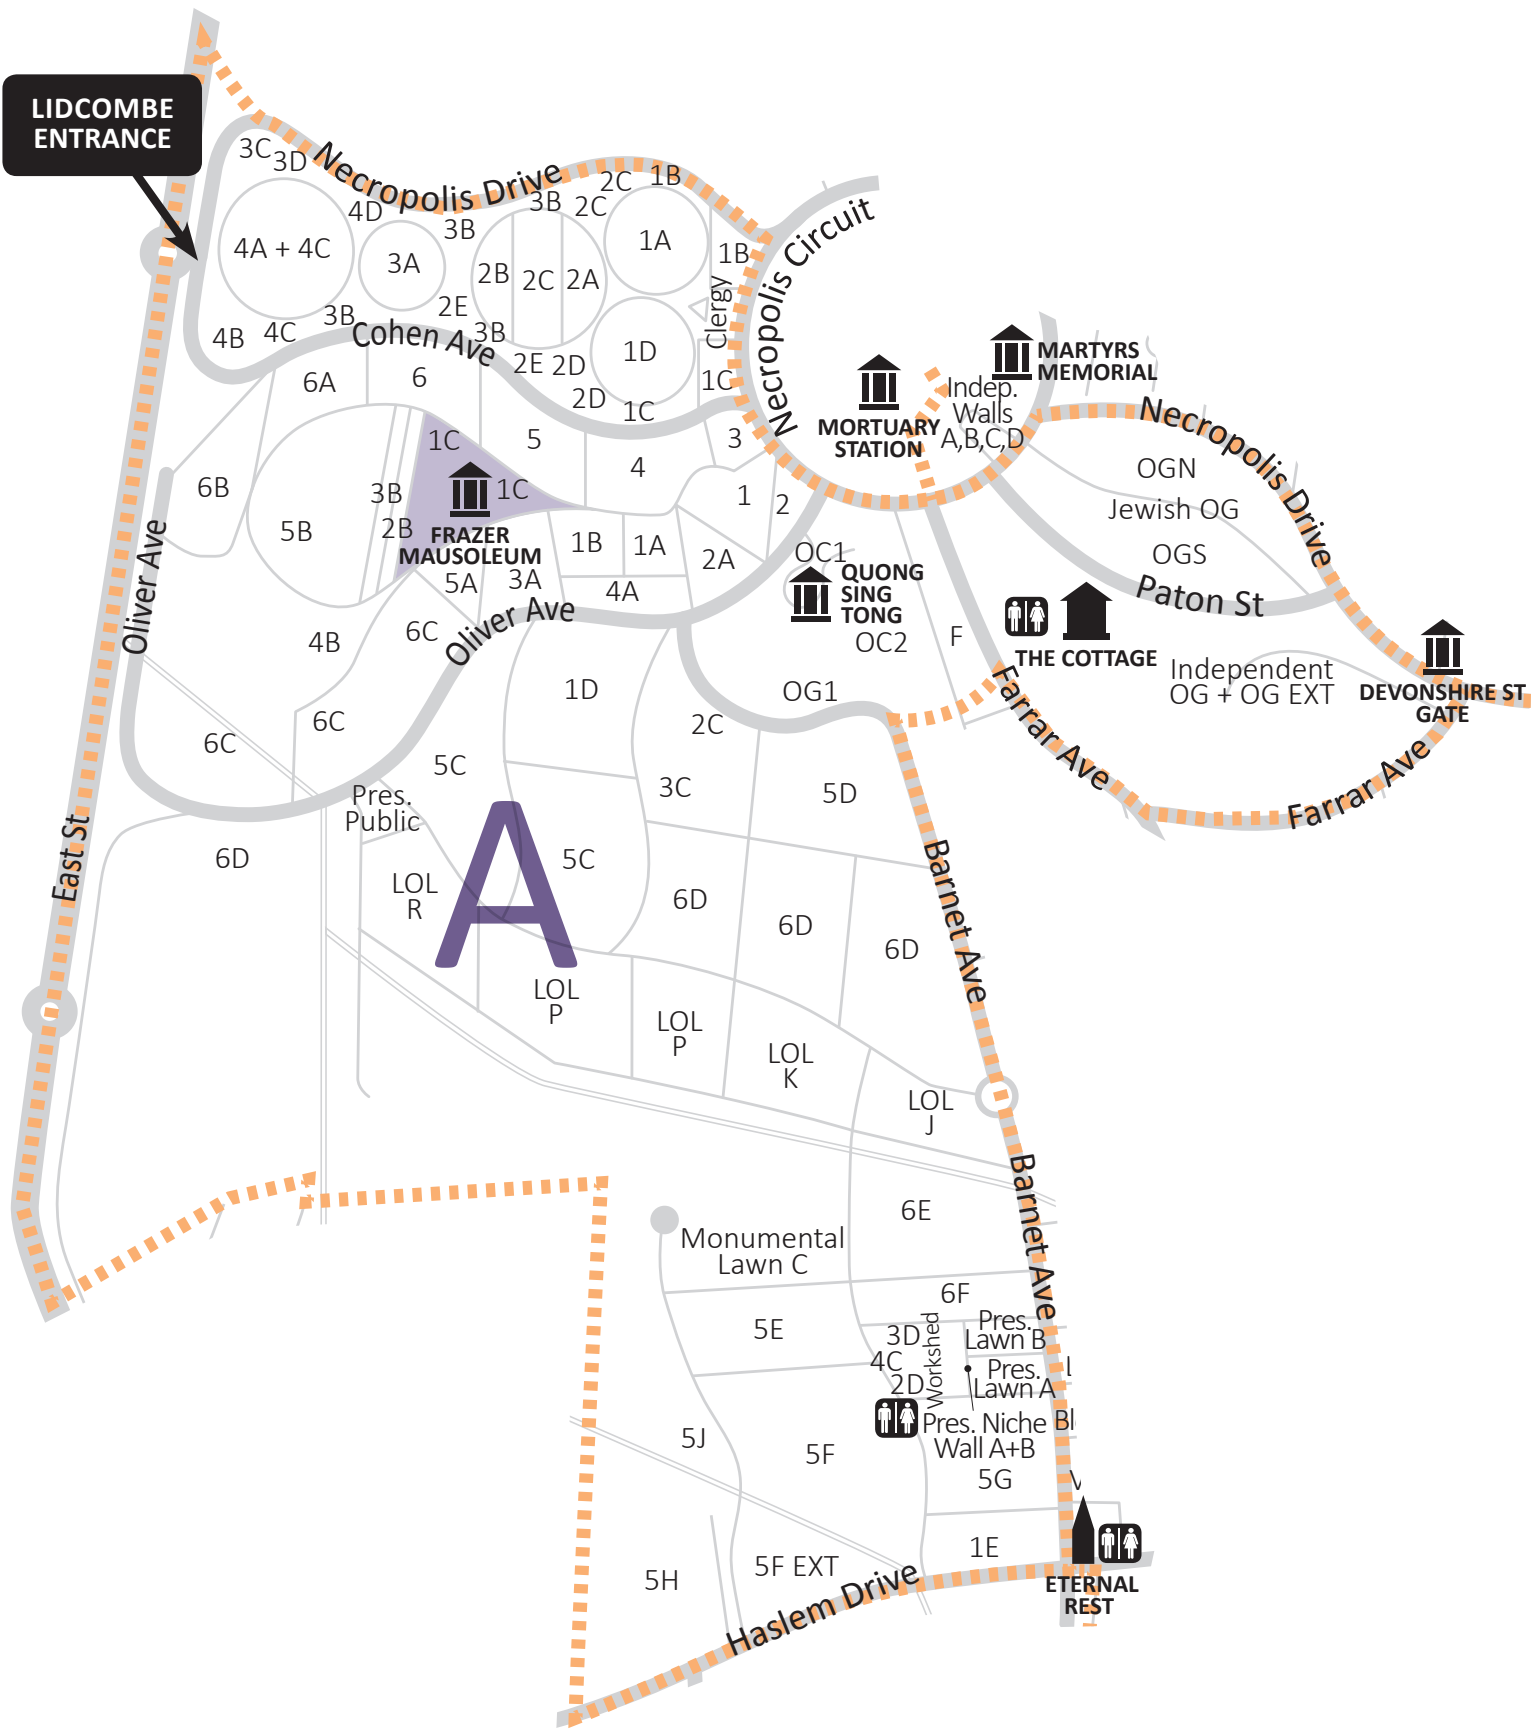

LIDCOMBE ENTRANCE

## LEGENDS

A	B	C	D	E	F	G	H	I	J
Eastern Orthodox Methodist/Wesleyan Presbyterian Non-Denomination Independent Jewish Chinese	Anglican Naval Heritage Non-Denomination	Anglican Non-Denomination Heritage	Anglican Non-Denomination	Orthodox Armenian Assyrian Church of the East Assyrian Christian Non-Denomination	Eastern Orthodox Methodist Lutheran/Estonian Independent Muslim Baby Lawn Ukrainian	Jewish	Chinese, Druze, Hindu, Khmer, Maori, Vietnamese, Mandaen, Childrens, Non-Denomination, Orthodox, Muslim, Jewish	Orthodox Indo Chinese Non-Denomination Chinese	Muslim Jewish