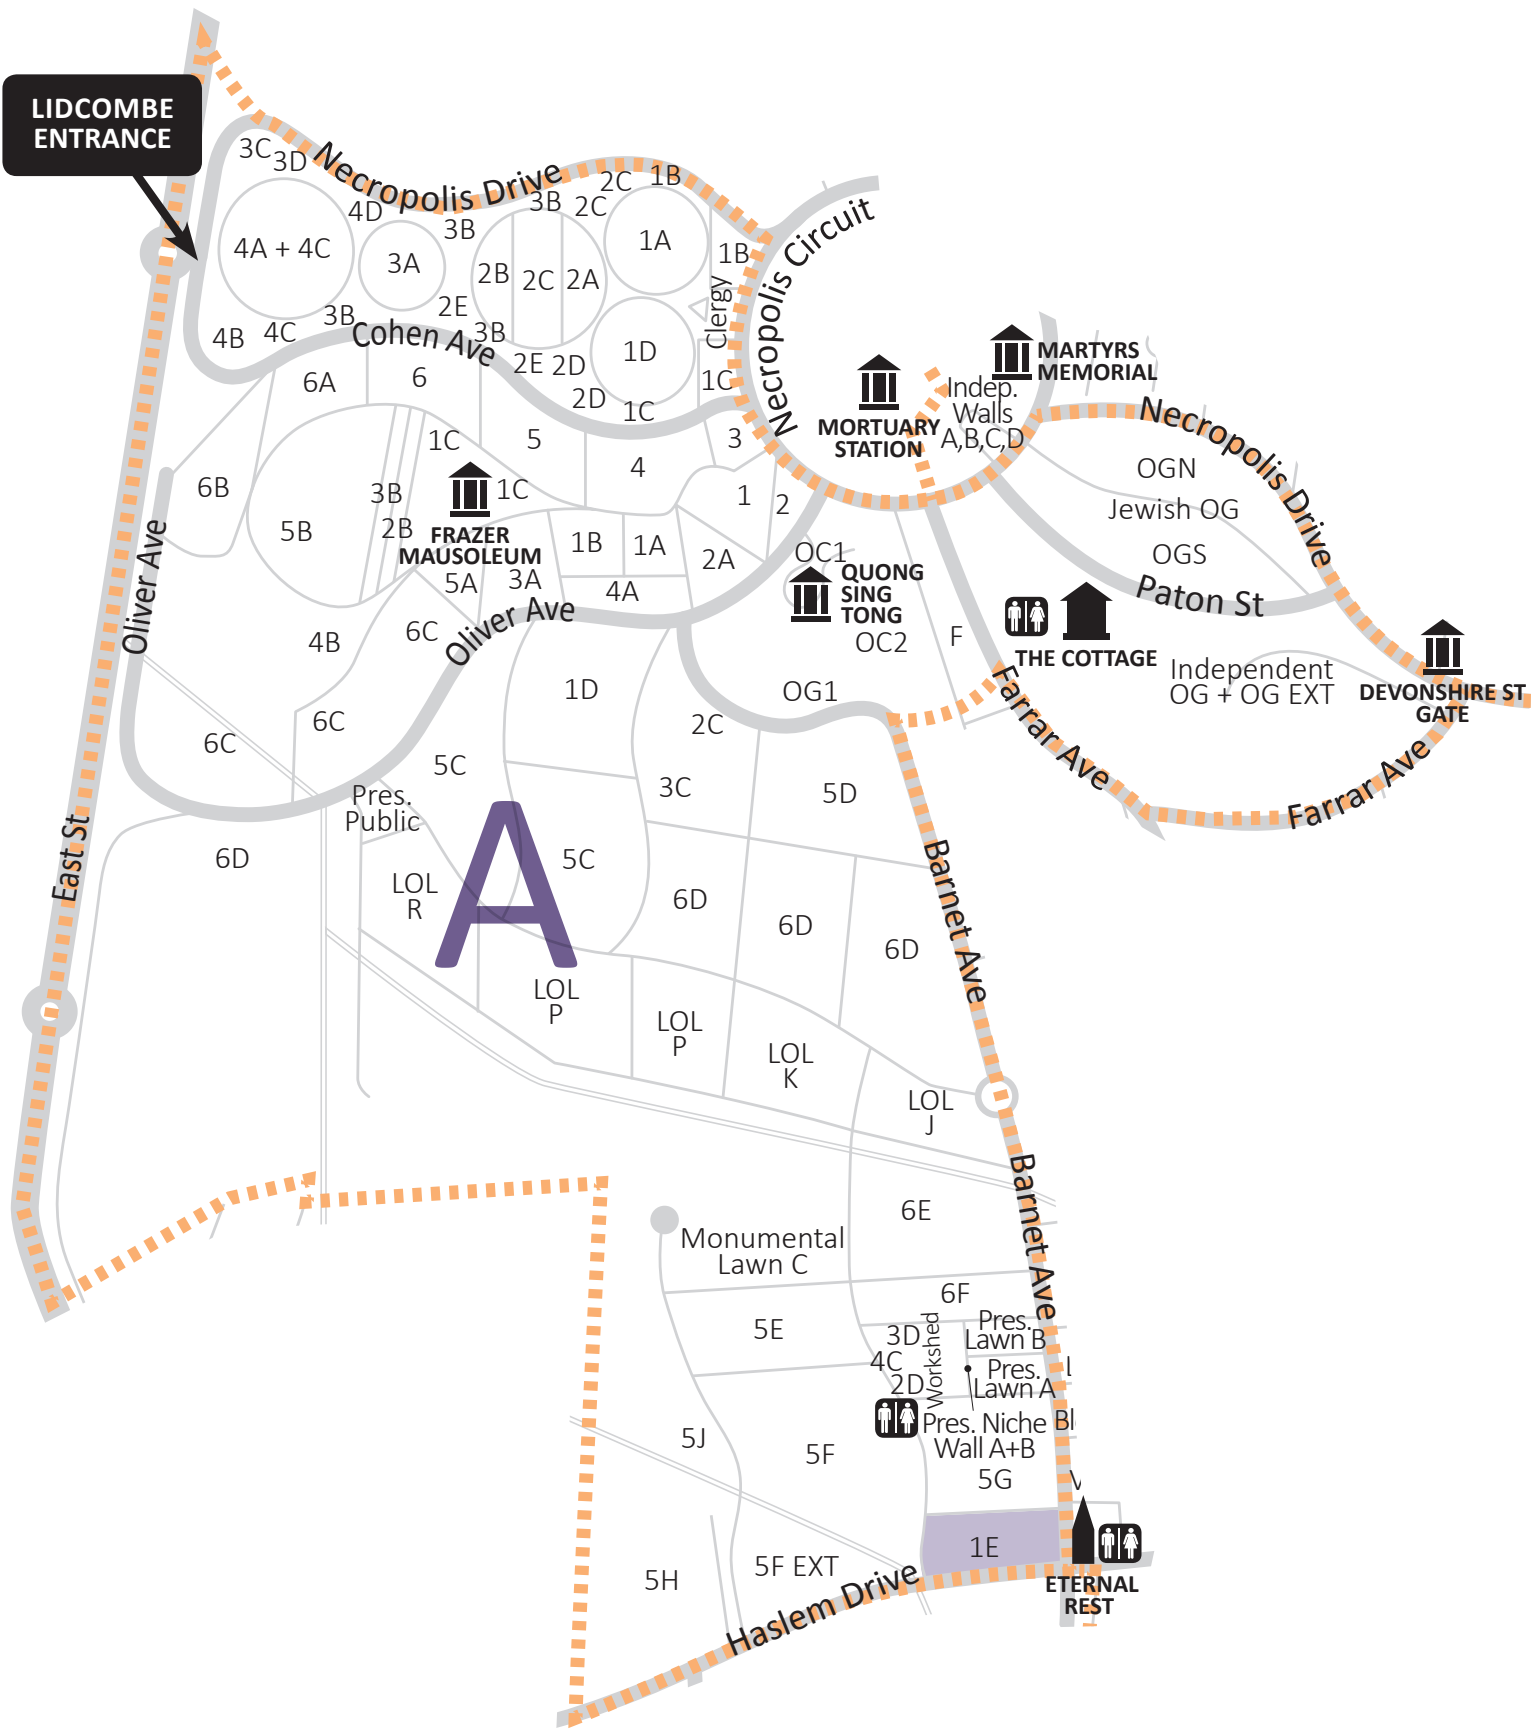

LIDCOMBE ENTRANCE

## LEGENDS

A	B	C	D	E	F	G	H	I	J
Eastern Orthodox Methodist/Wesleyan Presbyterian Non-Denomination Independent Jewish Chinese	Anglican Naval Heritage Non-Denomination	Anglican Non-Denomination Heritage	Anglican Non-Denomination	Orthodox Armenian Assyrian Church of the East Assyrian Christian Non-Denomination	Eastern Orthodox Methodist Lutheran/Estonian Independent Muslim Baby Lawn Ukrainian	Jewish	Chinese, Druze, Hindu, Khmer, Maori, Vietnamese, Mandaen, Childrens, Non-Denomination, Orthodox, Muslim, Jewish	Orthodox Indo Chinese Non-Denomination Chinese	Muslim Jewish