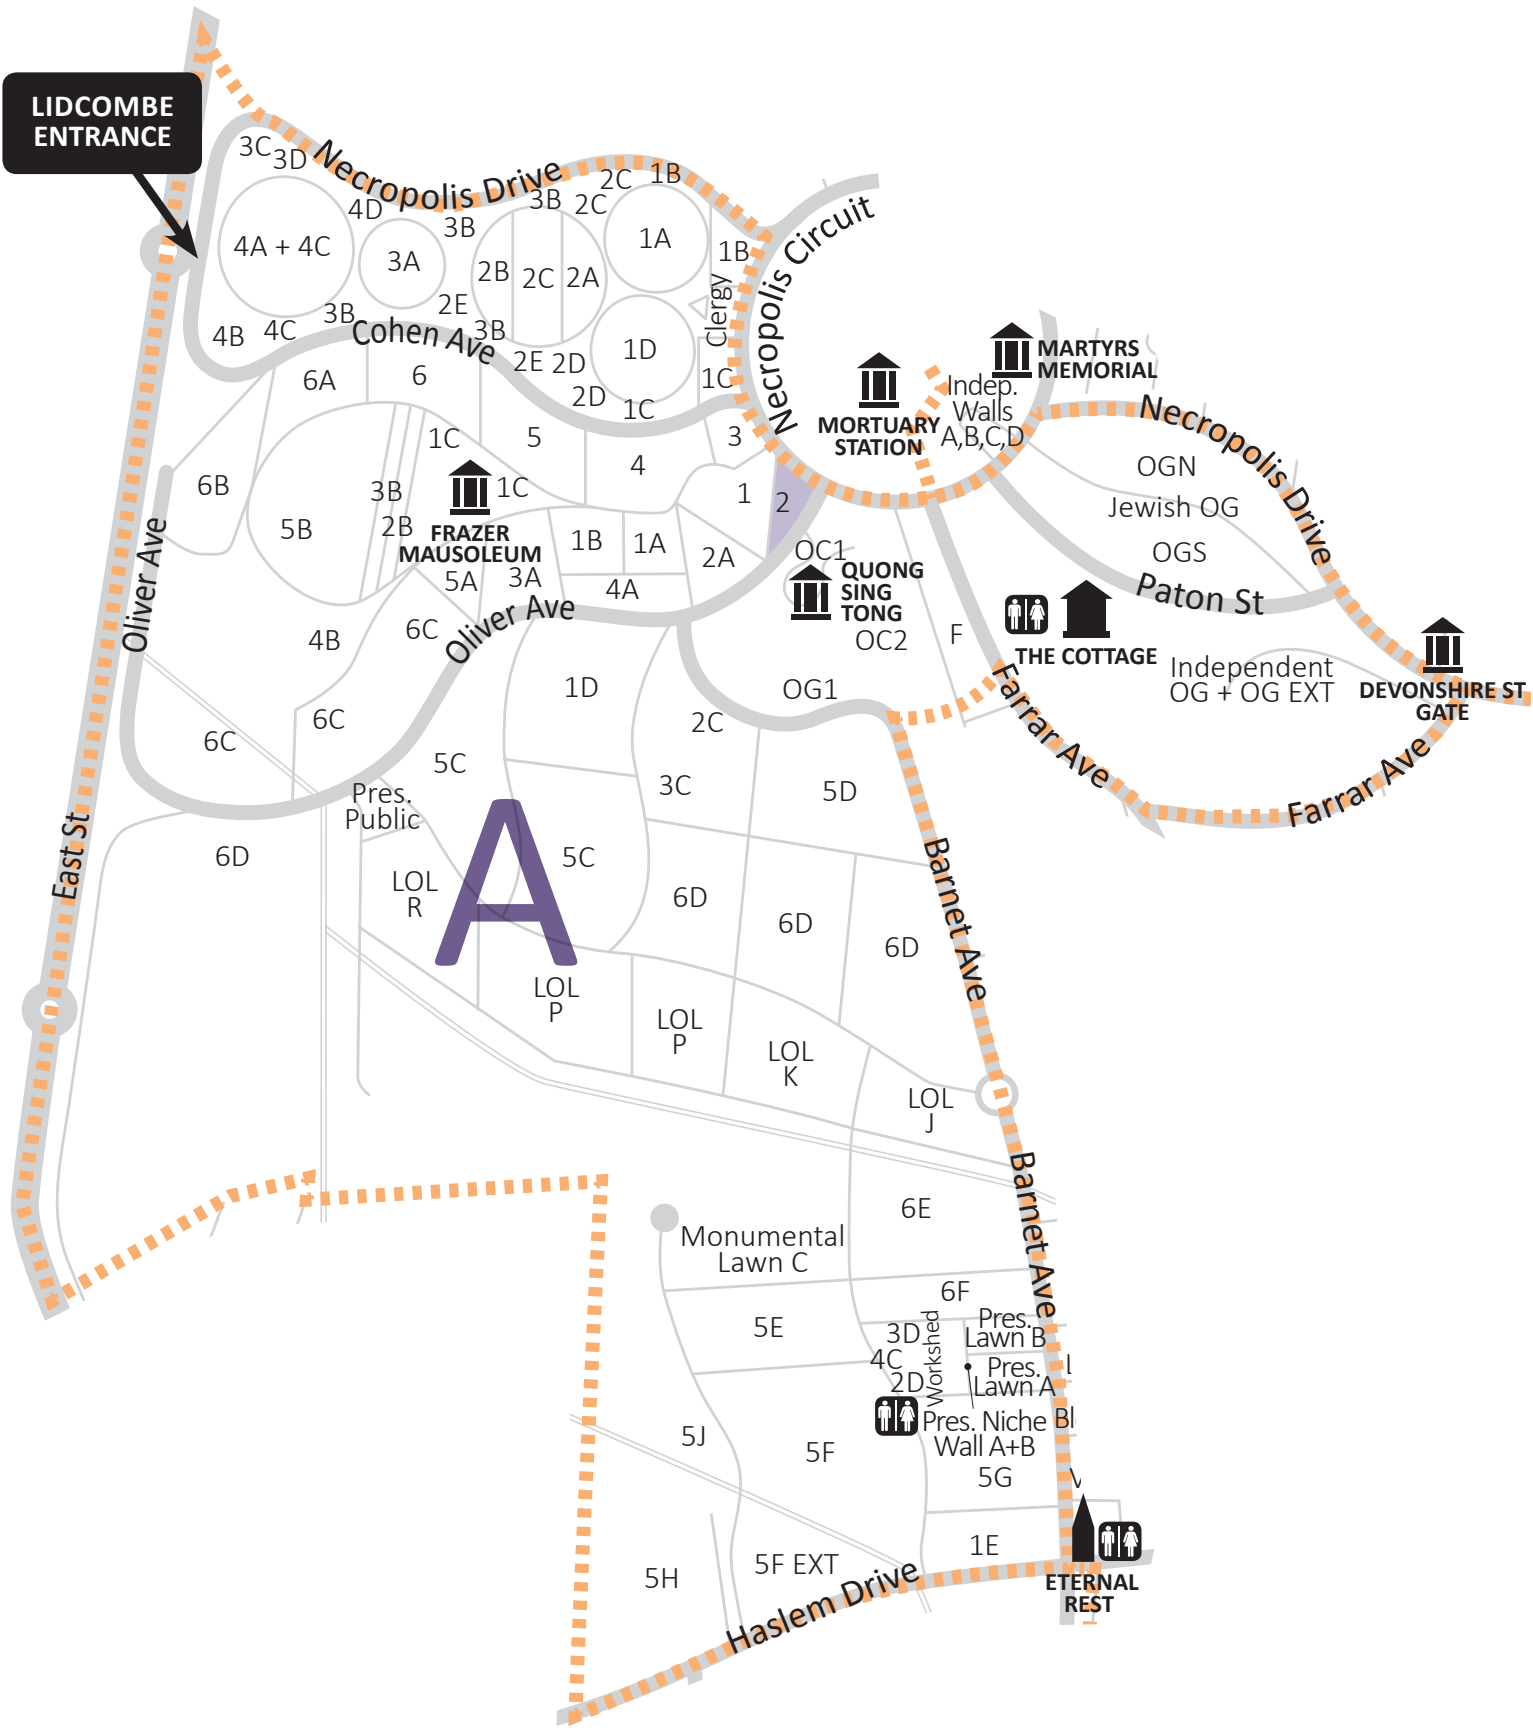

**LIDCOMBE
ENTRANCE**

LEGENDS

A	B	C	D	E	F	G	H	I	J
Eastern Orthodox Methodist/Wesleyan Presbyterian Non-Denomination Independent Jewish Chinese	Anglican Naval Heritage Non-Denomination	Anglican Non-Denomination Heritage	Anglican Non-Denomination	Orthodox Armenian Assyrian Church of the East Assyrian Christian Non-Denomination	Eastern Orthodox Methodist Lutheran/Estonian Independent Muslim Baby Lawn Ukrainian	Jewish	Chinese, Druze, Hindu, Khmer, Maori, Vietnamese, Mandaen, Childrens, Non-Denomination, Orthodox, Muslim, Jewish	Orthodox Indo Chinese Non-Denomination Chinese	Muslim Jewish