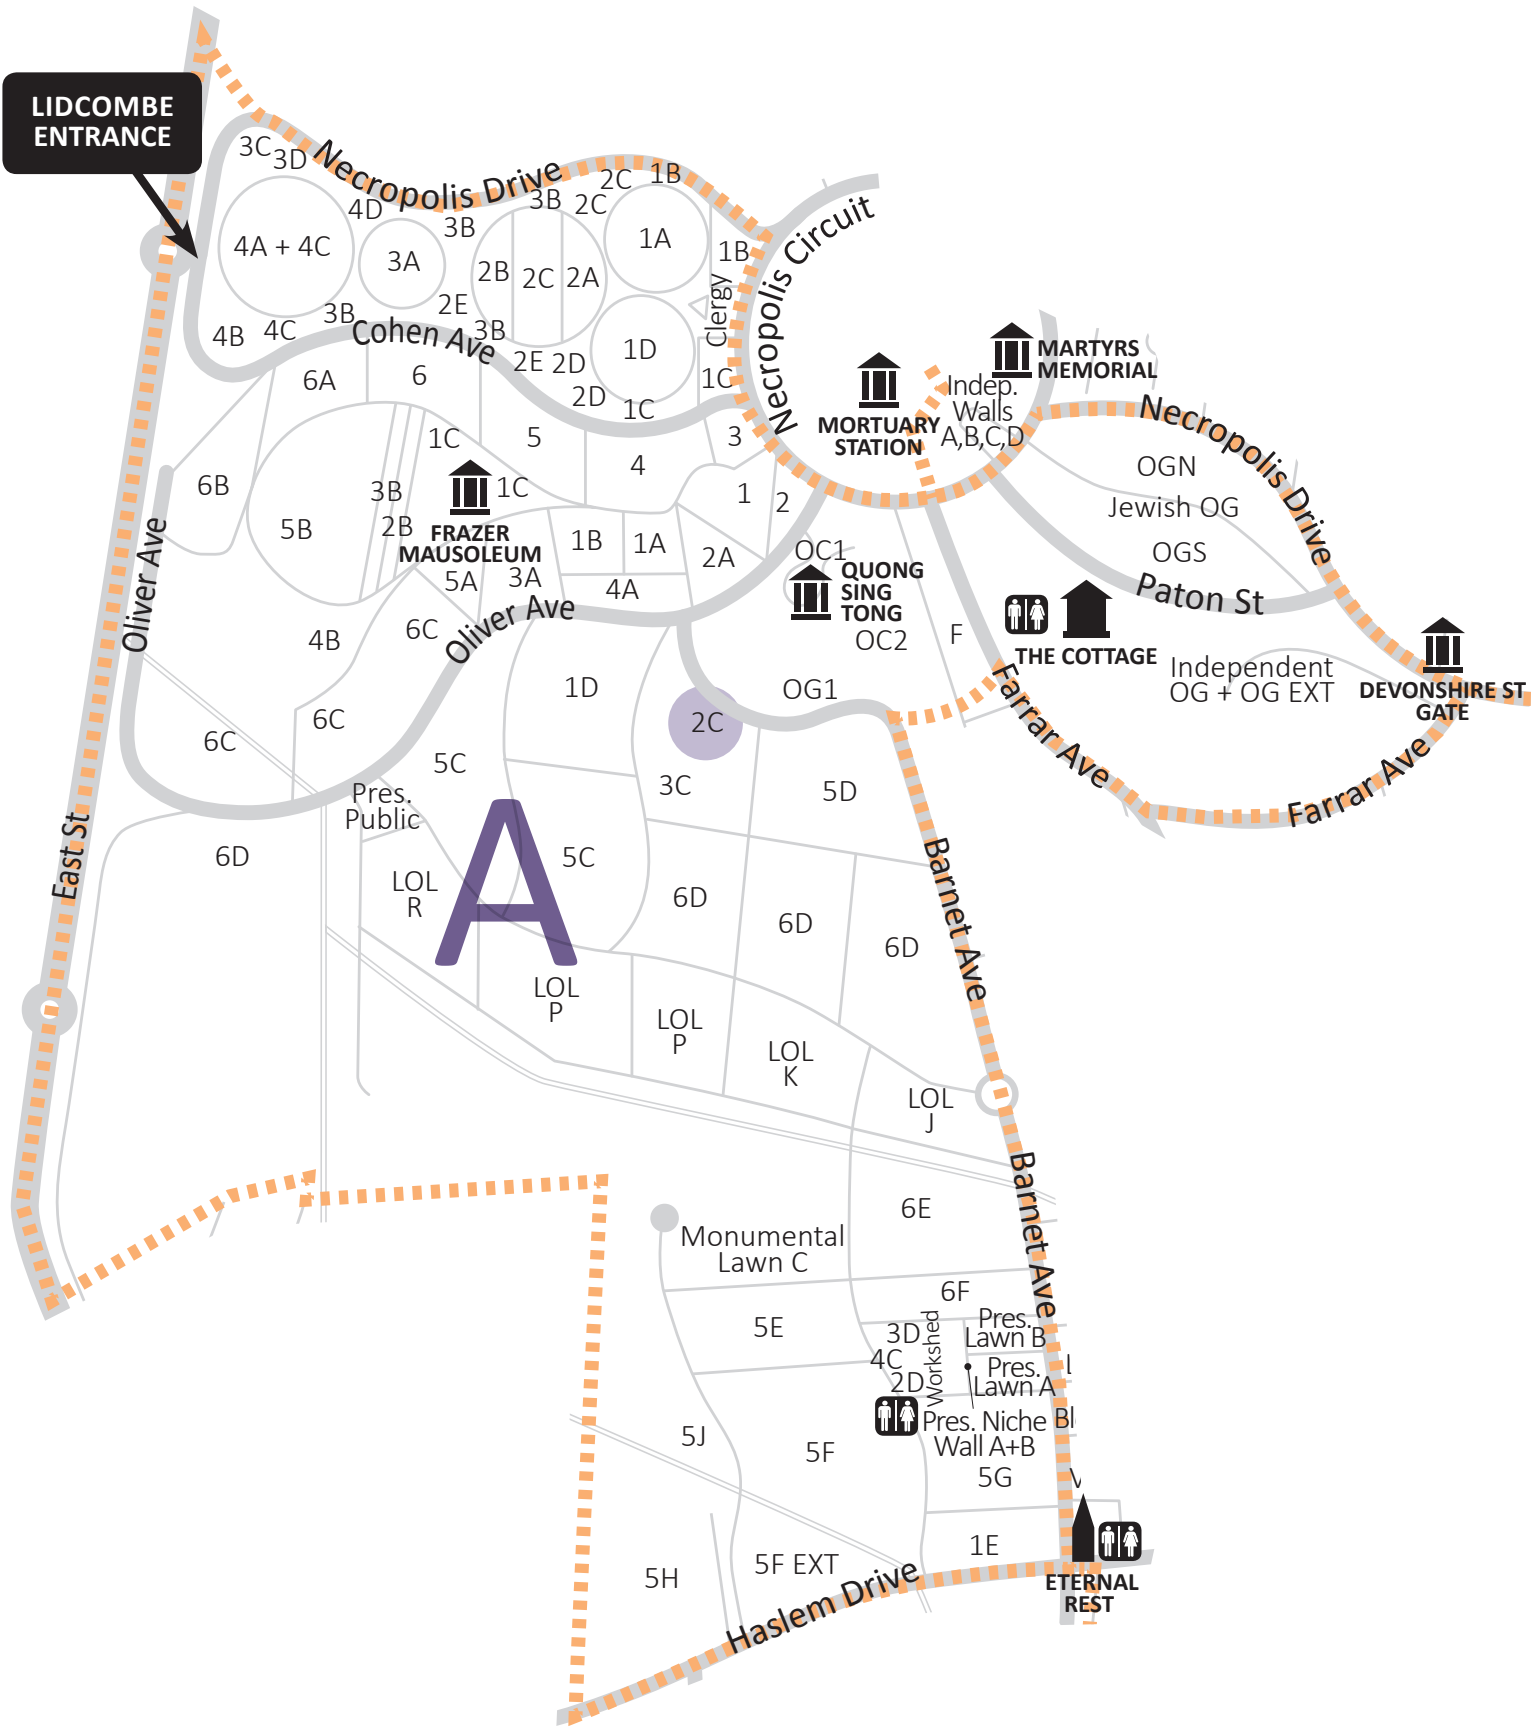

LIDCOMBE ENTRANCE

## LEGENDS

A	B	C	D	E	F	G	H	I	J
Eastern Orthodox Methodist/Wesleyan Presbyterian Non-Denomination Independent Jewish Chinese	Anglican Naval Heritage Non-Denomination	Anglican Non-Denomination Heritage	Anglican Non-Denomination	Orthodox Armenian Assyrian Church of the East Assyrian Christian Non-Denomination	Eastern Orthodox Methodist Lutheran/Estonian Independent Muslim Baby Lawn Ukrainian	Jewish	Chinese, Druze, Hindu, Khmer, Maori, Vietnamese, Mandaen, Childrens, Non-Denomination, Orthodox, Muslim, Jewish	Orthodox Indo Chinese Non-Denomination Chinese	Muslim Jewish