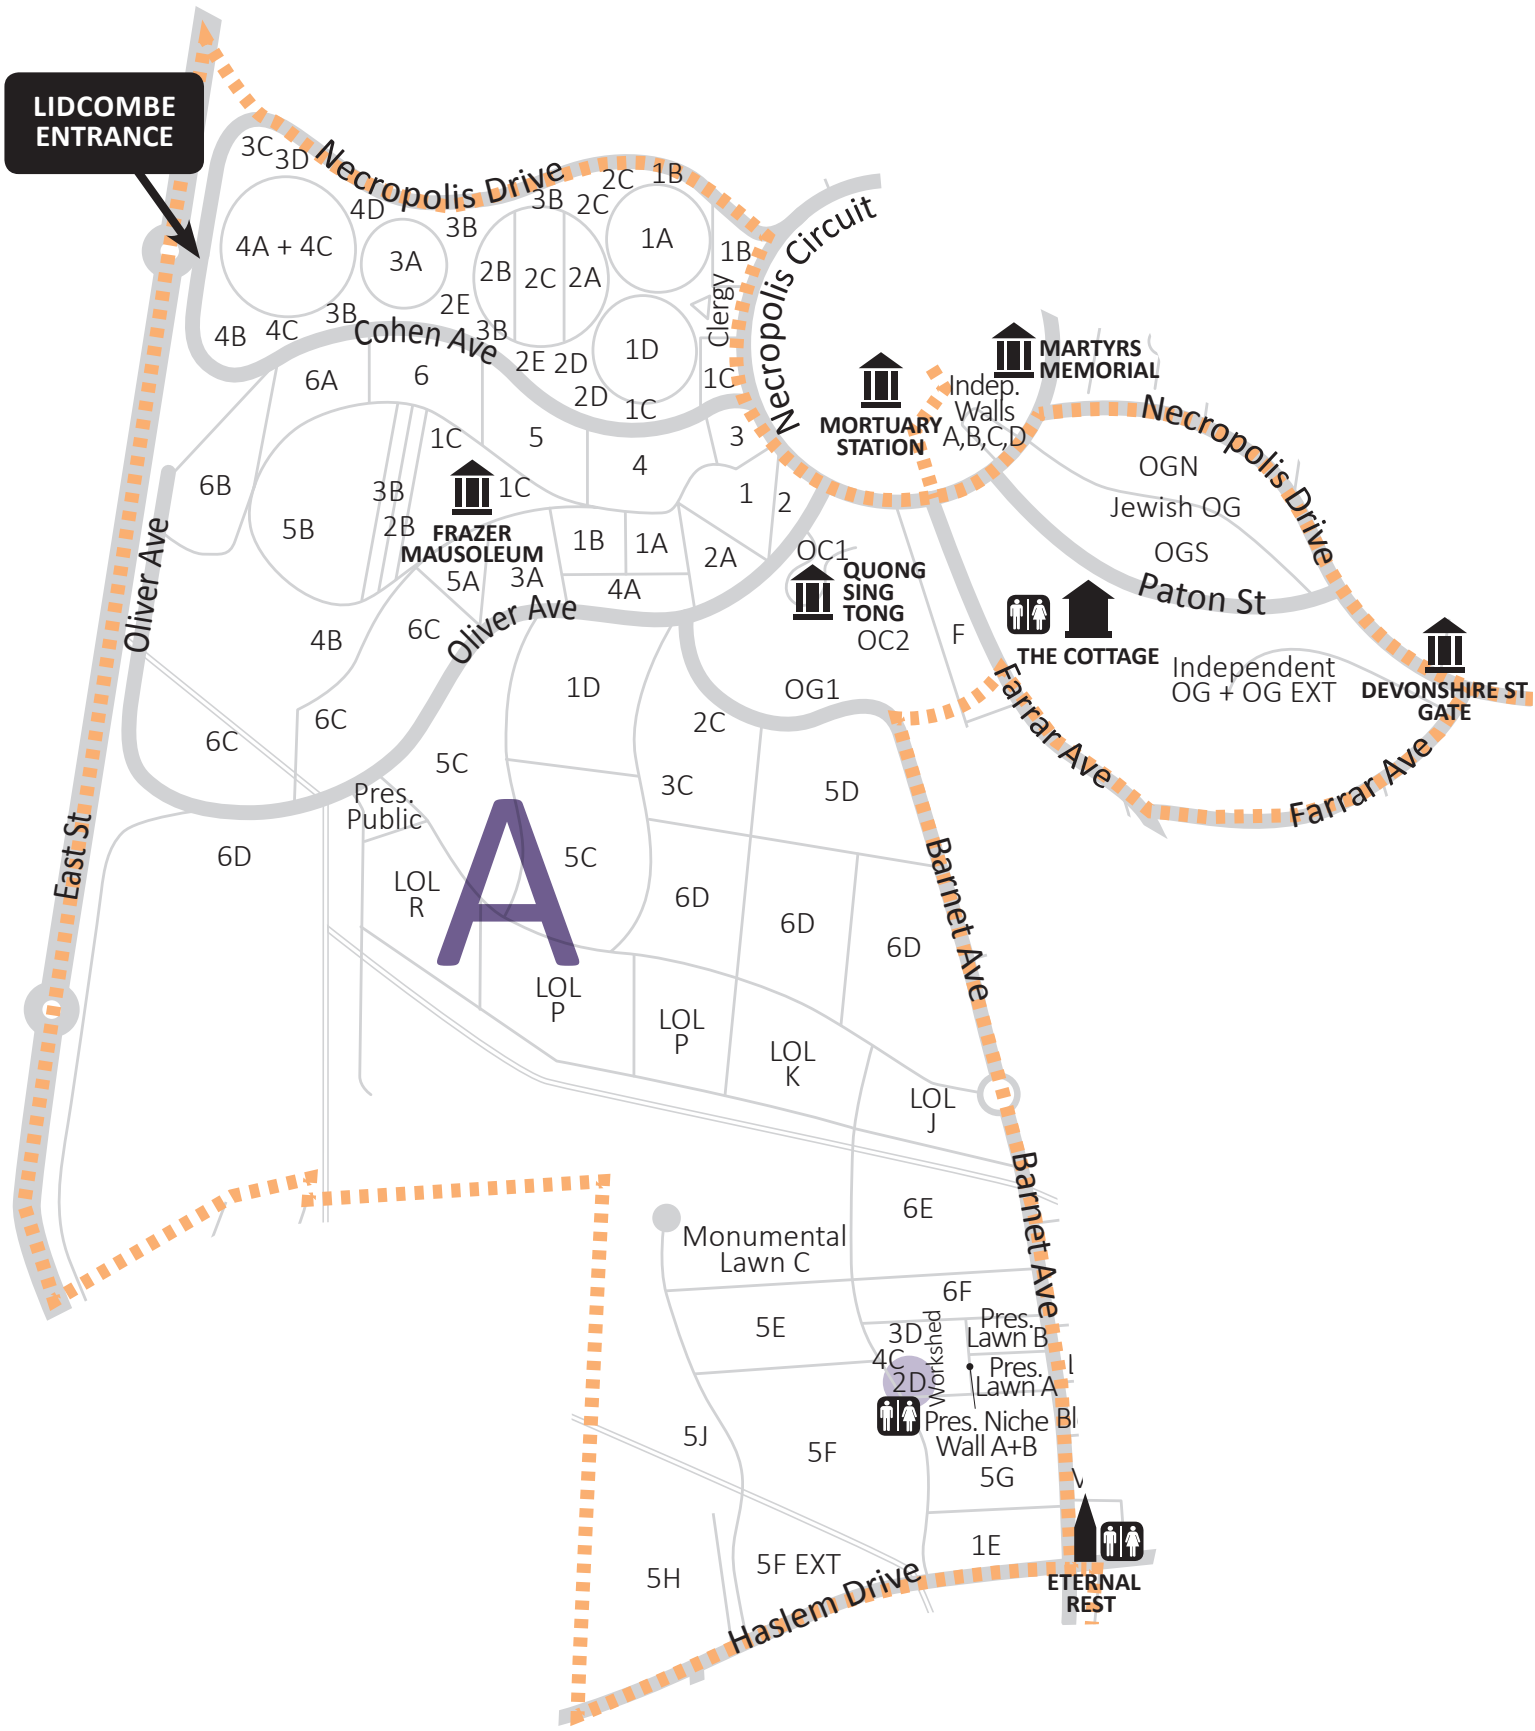

LIDCOMBE ENTRANCE

LEGENDS

| A | B | C | D | E | F | G | H | I | J |
|--|---|--|------------------------------|---|---|--------|---|---|------------------|
| Eastern Orthodox Methodist/Wesleyan Presbyterian Non-Denomination Independent Jewish Chinese | Anglican Naval Heritage Non-Denomination | Anglican Non-Denomination Heritage | Anglican Non-Denomination | Orthodox Armenian Assyrian Church of the East Assyrian Christian Non-Denomination | Eastern Orthodox Methodist Lutheran/Estonian Independent Muslim Baby Lawn Ukrainian | Jewish | Chinese, Druze, Hindu, Khmer, Maori, Vietnamese, Mandaen, Childrens, Non-Denomination, Orthodox, Muslim, Jewish | Orthodox Indo Chinese Non-Denomination Chinese | Muslim Jewish |