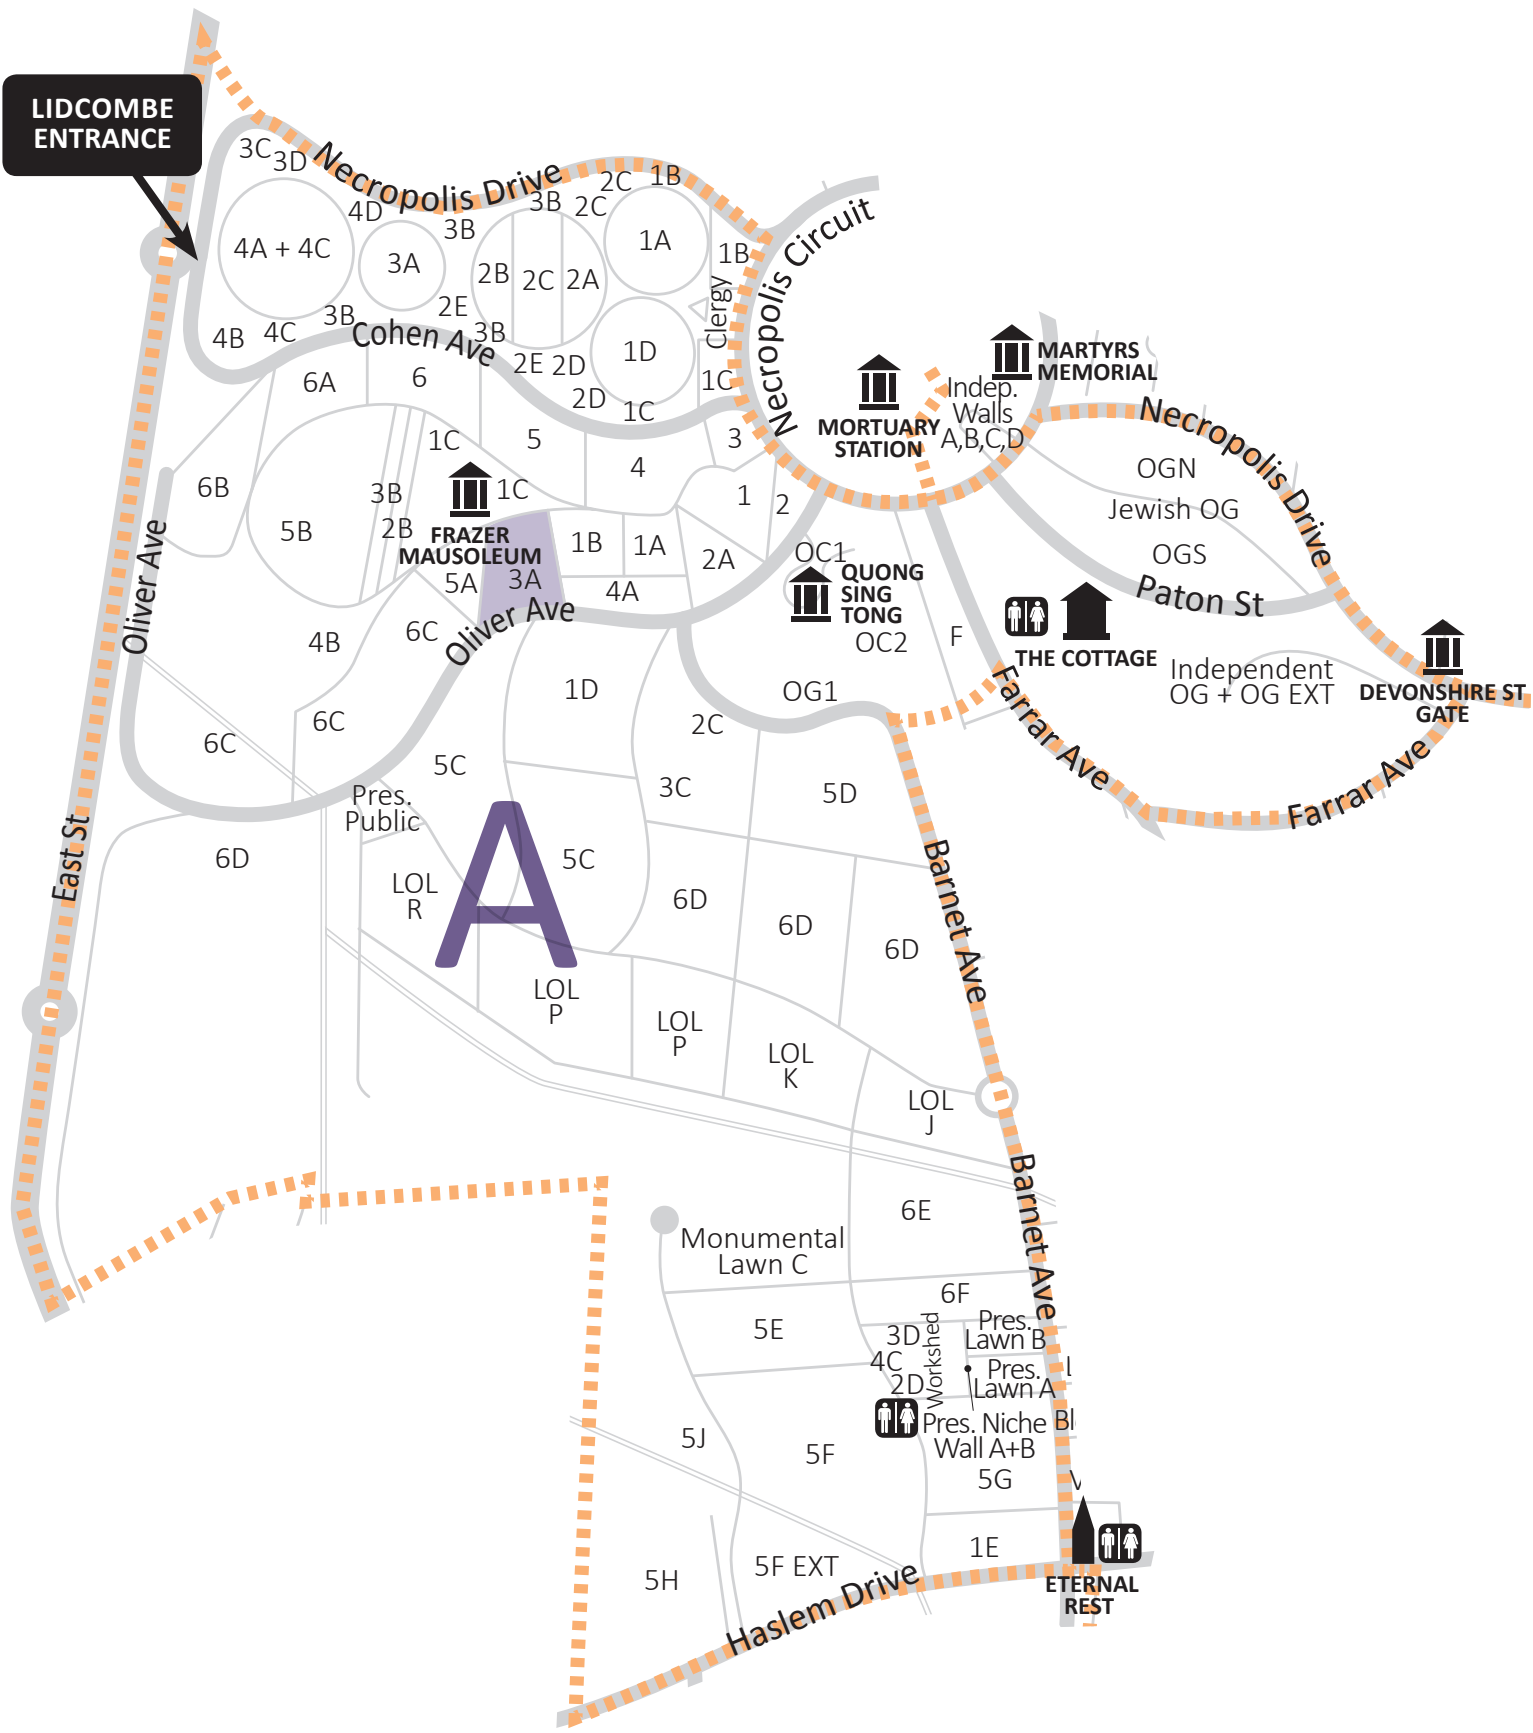

LIDCOMBE ENTRANCE

- OFFICES
- CAFES
- FLOWER SHOPS
- FUNCTION CENTRE
- LANDMARKS
- CHAPELS
- TOILETS

**LEGENDS**

A	B	C	D	E	F	G	H	I	J
Eastern Orthodox Methodist/Wesleyan Presbyterian Non-Denomination Independent Jewish Chinese	Anglican Naval Heritage Non-Denomination	Anglican Non-Denomination Heritage	Anglican Non-Denomination	Orthodox Armenian Assyrian Church of the East Assyrian Christian Non-Denomination	Eastern Orthodox Methodist Lutheran/Estonian Independent Muslim Baby Lawn Ukrainian	Jewish	Chinese, Druze, Hindu, Khmer, Maori, Vietnamese, Mandaen, Childrens, Non-Denomination, Orthodox, Muslim, Jewish	Orthodox Indo Chinese Non-Denomination Chinese	Muslim Jewish