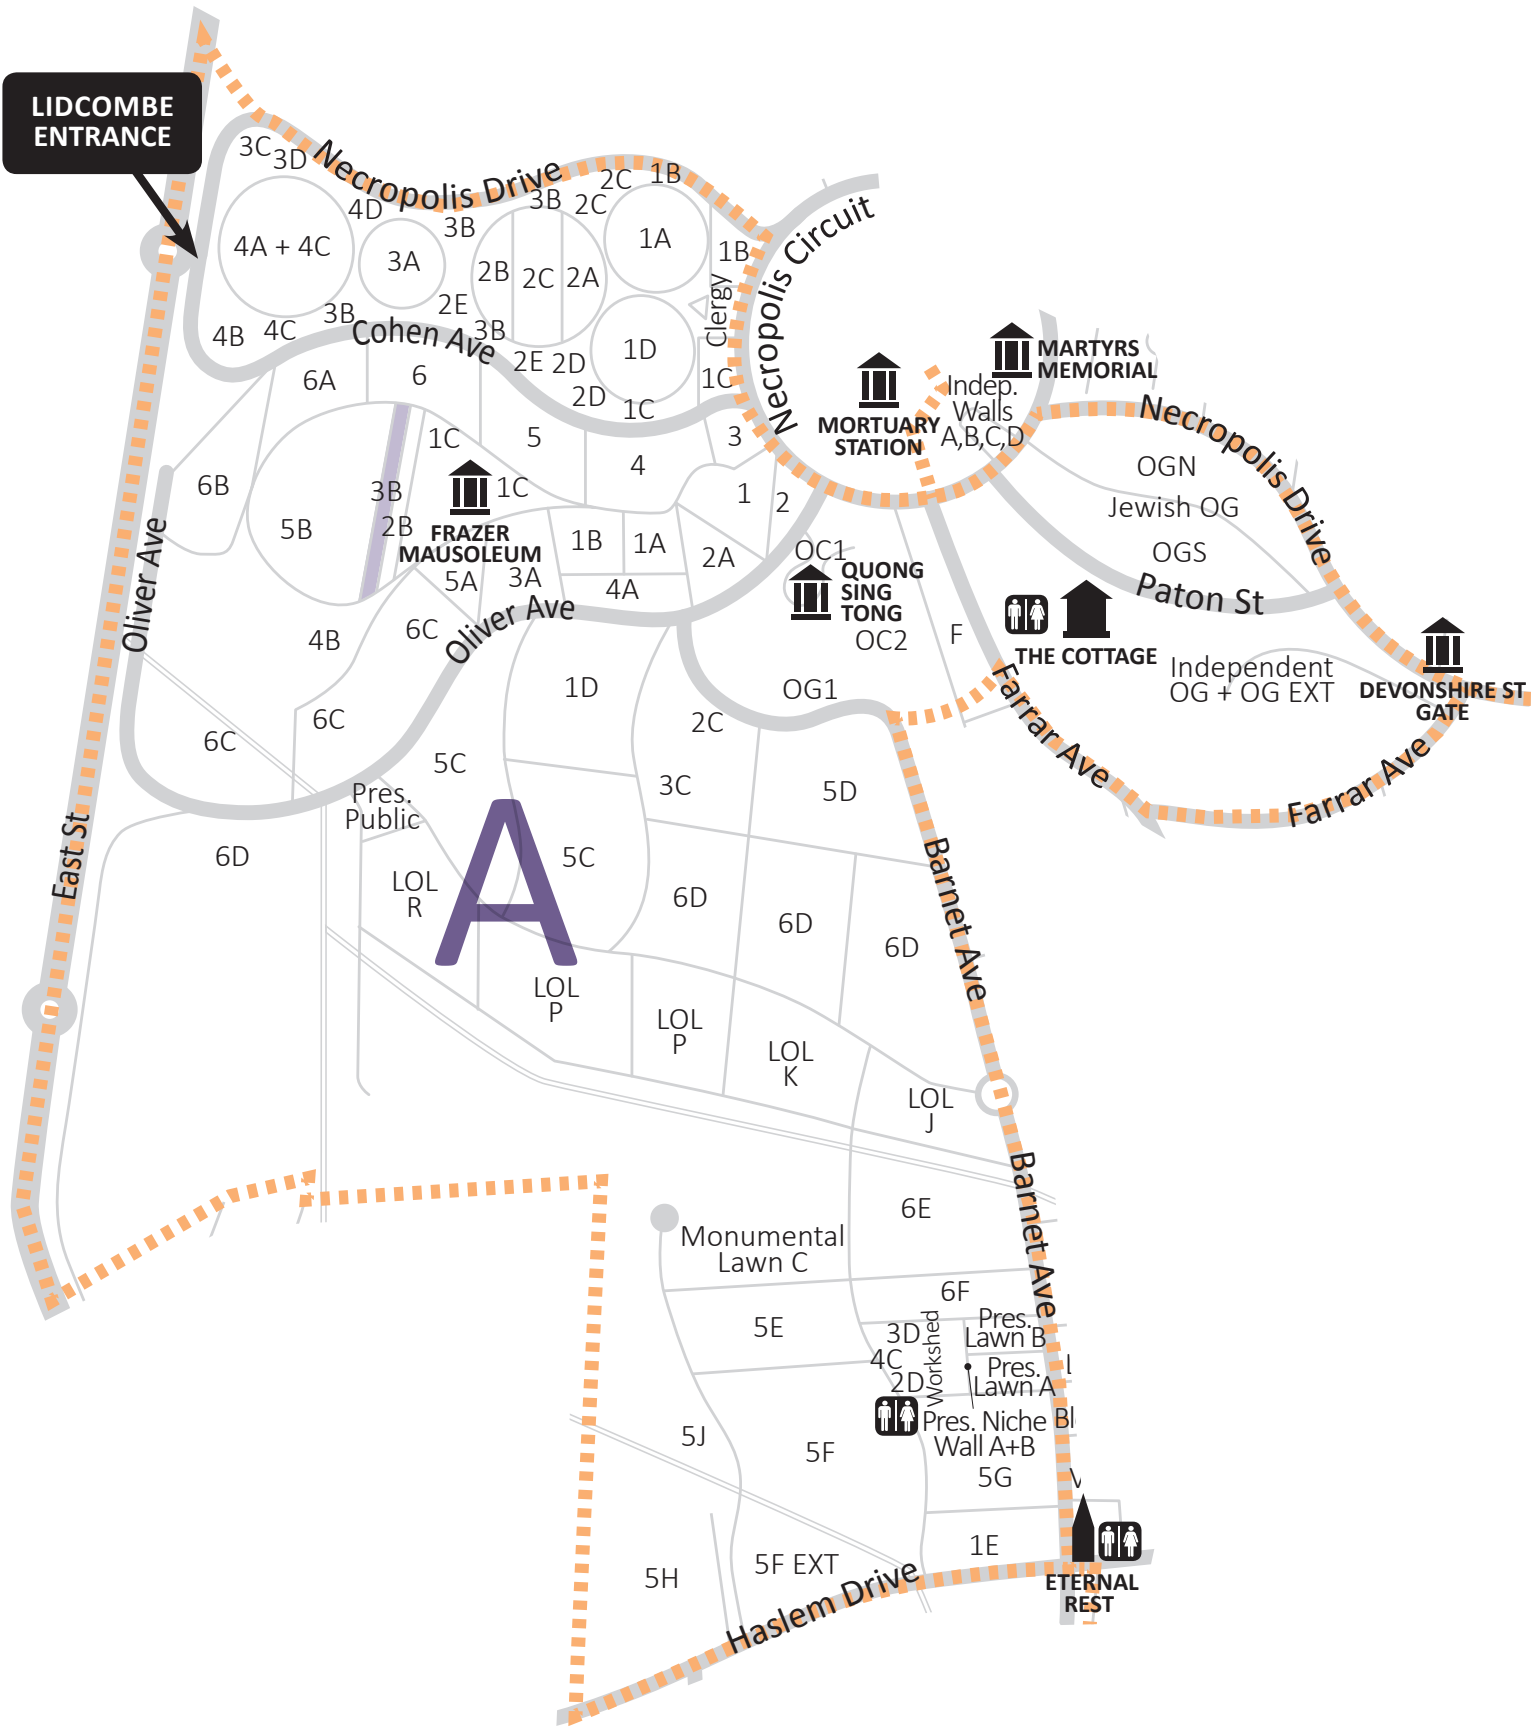

LIDCOMBE ENTRANCE

## LEGENDS

A	B	C	D	E	F	G	H	I	J
Eastern Orthodox Methodist/Wesleyan Presbyterian Non-Denomination Independent Jewish Chinese	Anglican Naval Heritage Non-Denomination	Anglican Non-Denomination Heritage	Anglican Non-Denomination	Orthodox Armenian Assyrian Church of the East Assyrian Christian Non-Denomination	Eastern Orthodox Methodist Lutheran/Estonian Independent Muslim Baby Lawn Ukrainian	Jewish	Chinese, Druze, Hindu, Khmer, Maori, Vietnamese, Mandaen, Childrens, Non-Denomination, Orthodox, Muslim, Jewish	Orthodox Indo Chinese Non-Denomination Chinese	Muslim Jewish