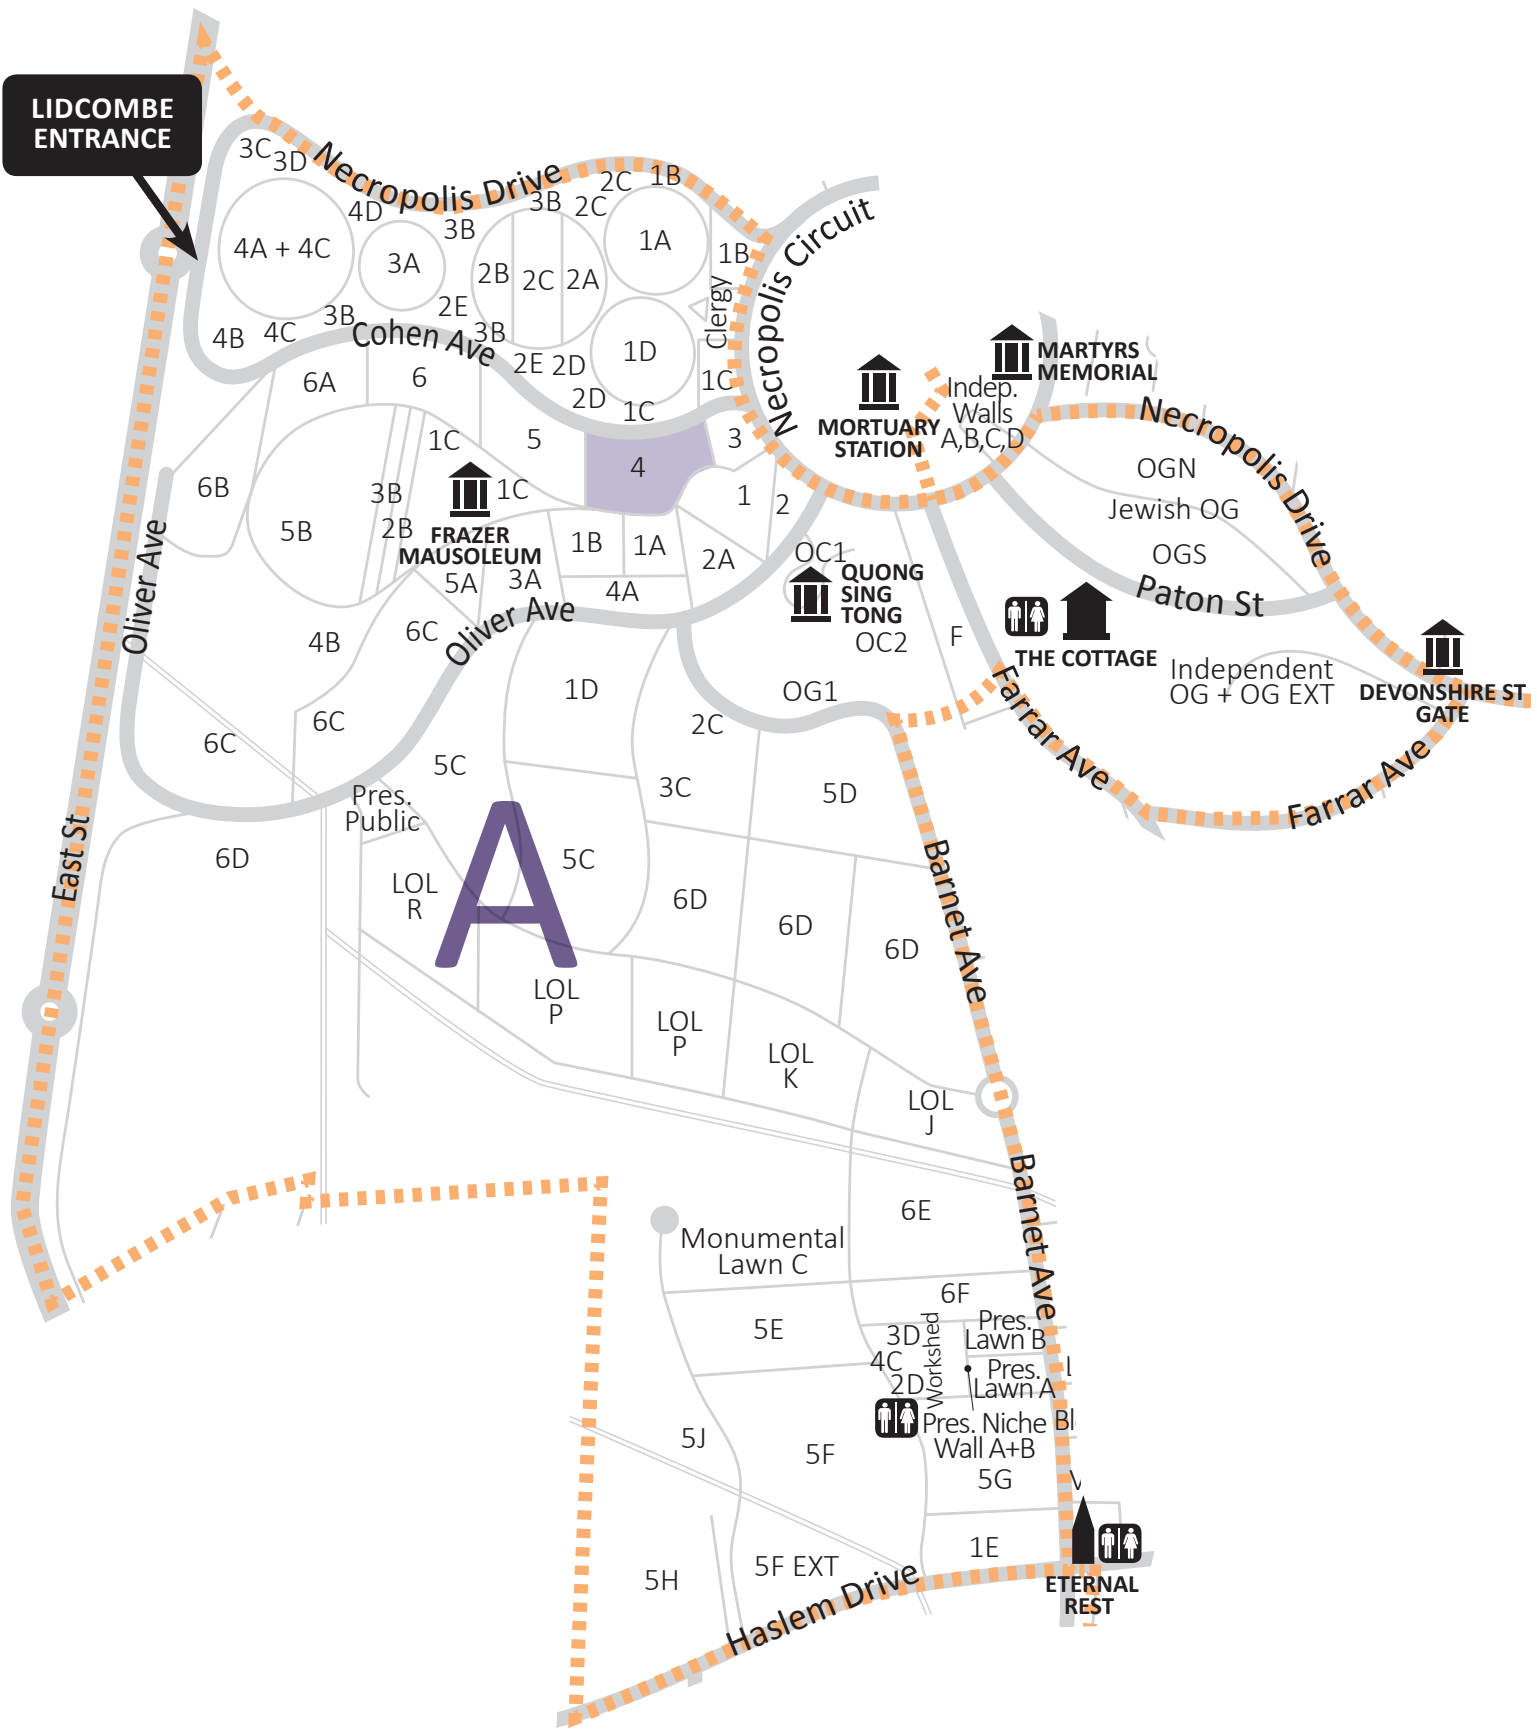

LIDCOMBE ENTRANCE

## LEGENDS

A	B	C	D	E	F	G	H	I	J
Eastern Orthodox Methodist/Wesleyan Presbyterian Non-Denomination Independent Jewish Chinese	Anglican Naval Heritage Non-Denomination	Anglican Non-Denomination Heritage	Anglican Non-Denomination	Orthodox Armenian Assyrian Church of the East Assyrian Christian Non-Denomination	Eastern Orthodox Methodist Lutheran/Estonian Independent Muslim Baby Lawn Ukrainian	Jewish	Chinese, Druze, Hindu, Khmer, Maori, Vietnamese, Mandaen, Childrens, Non-Denomination, Orthodox, Muslim, Jewish	Orthodox Indo Chinese Non-Denomination Chinese	Muslim Jewish