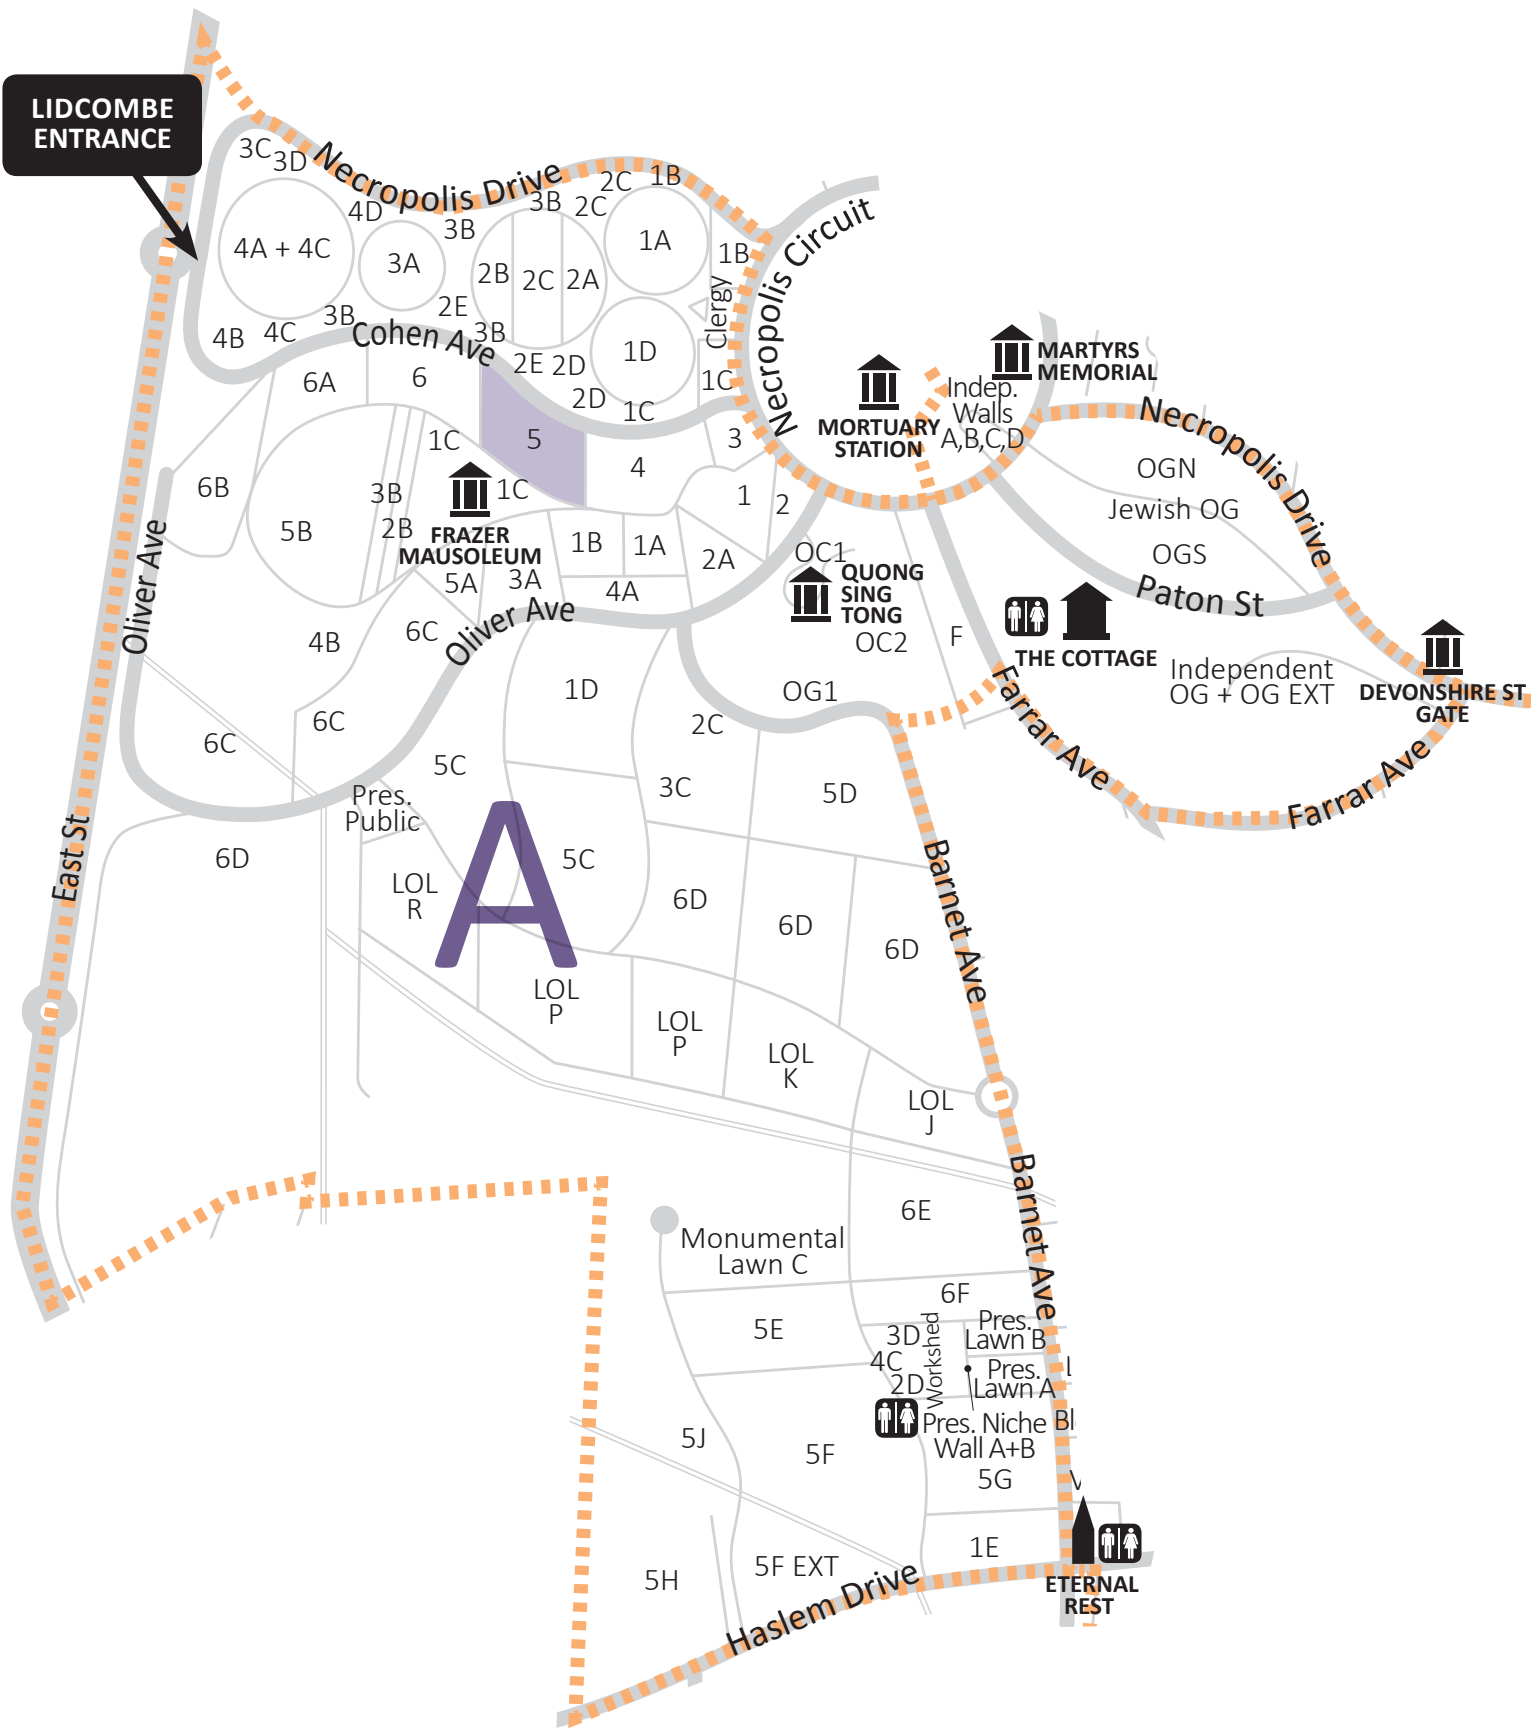

LIDCOMBE ENTRANCE

A

Monumental Lawn C

ETERNAL REST

## LEGENDS

A	B	C	D	E	F	G	H	I	J
Eastern Orthodox Methodist/Wesleyan Presbyterian Non-Denomination Independent Jewish Chinese	Anglican Naval Heritage Non-Denomination	Anglican Non-Denomination Heritage	Anglican Non-Denomination	Orthodox Armenian Assyrian Church of the East Assyrian Christian Non-Denomination	Eastern Orthodox Methodist Lutheran/Estonian Independent Muslim Baby Lawn Ukrainian	Jewish	Chinese, Druze, Hindu, Khmer, Maori, Vietnamese, Mandaen, Childrens, Non-Denomination, Orthodox, Muslim, Jewish	Orthodox Indo Chinese Non-Denomination Chinese	Muslim Jewish