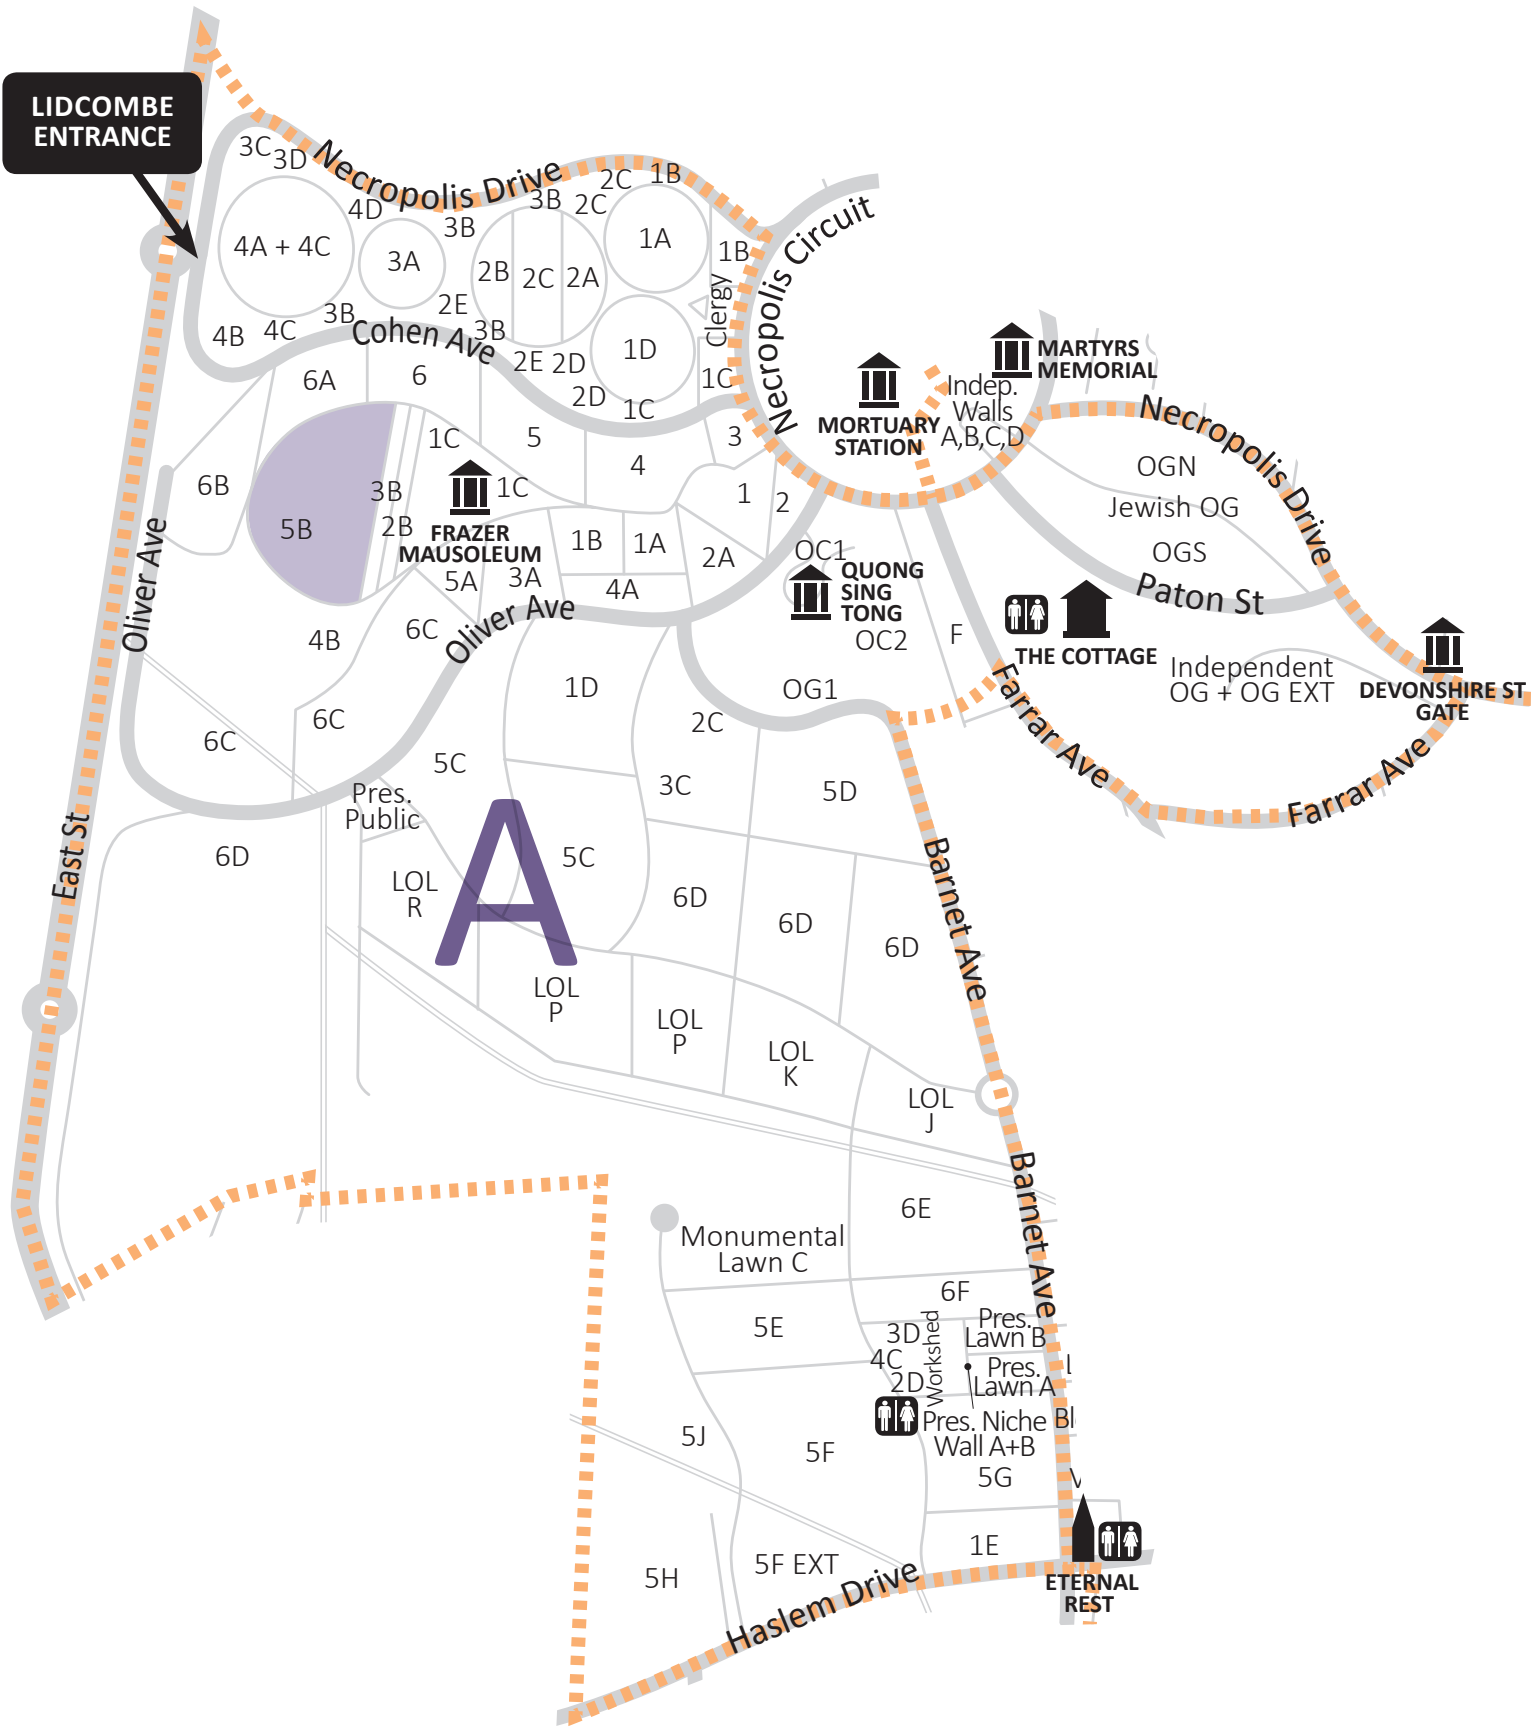

LIDCOMBE ENTRANCE

## LEGENDS

A	B	C	D	E	F	G	H	I	J
Eastern Orthodox Methodist/Wesleyan Presbyterian Non-Denomination Independent Jewish Chinese	Anglican Naval Heritage Non-Denomination	Anglican Non-Denomination Heritage	Anglican Non-Denomination	Orthodox Armenian Assyrian Church of the East Assyrian Christian Non-Denomination	Eastern Orthodox Methodist Lutheran/Estonian Independent Muslim Baby Lawn Ukrainian	Jewish	Chinese, Druze, Hindu, Khmer, Maori, Vietnamese, Mandaen, Childrens, Non-Denomination, Orthodox, Muslim, Jewish	Orthodox Indo Chinese Non-Denomination Chinese	Muslim Jewish