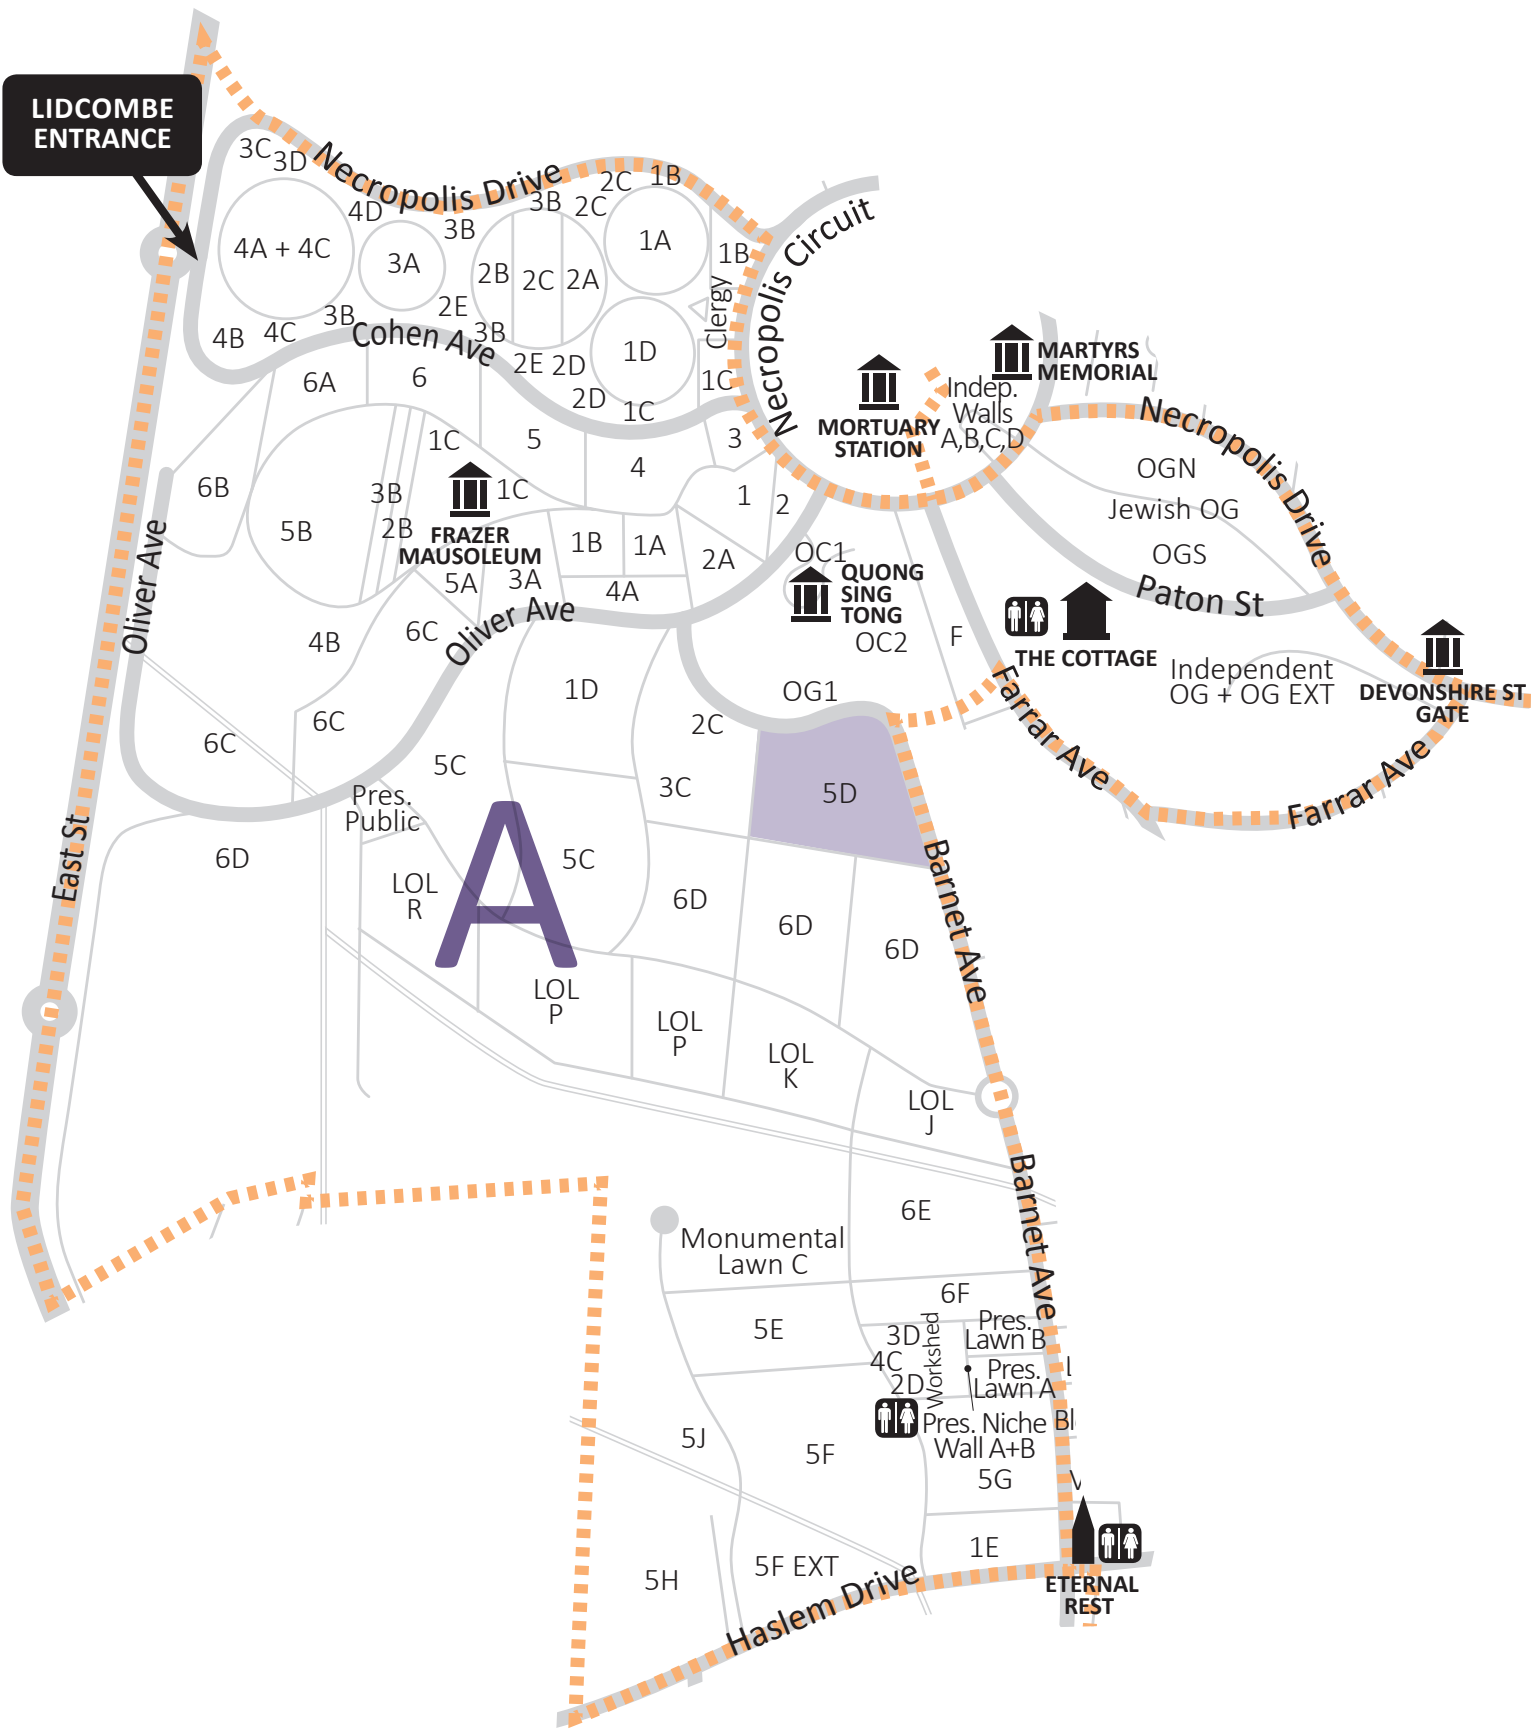

LIDCOMBE ENTRANCE

## LEGENDS

A	B	C	D	E	F	G	H	I	J
Eastern Orthodox Methodist/Wesleyan Presbyterian Non-Denomination Independent Jewish Chinese	Anglican Naval Heritage Non-Denomination	Anglican Non-Denomination Heritage	Anglican Non-Denomination	Orthodox Armenian Assyrian Church of the East Assyrian Christian Non-Denomination	Eastern Orthodox Methodist Lutheran/Estonian Independent Muslim Baby Lawn Ukrainian	Jewish	Chinese, Druze, Hindu, Khmer, Maori, Vietnamese, Mandaen, Childrens, Non-Denomination, Orthodox, Muslim, Jewish	Orthodox Indo Chinese Non-Denomination Chinese	Muslim Jewish