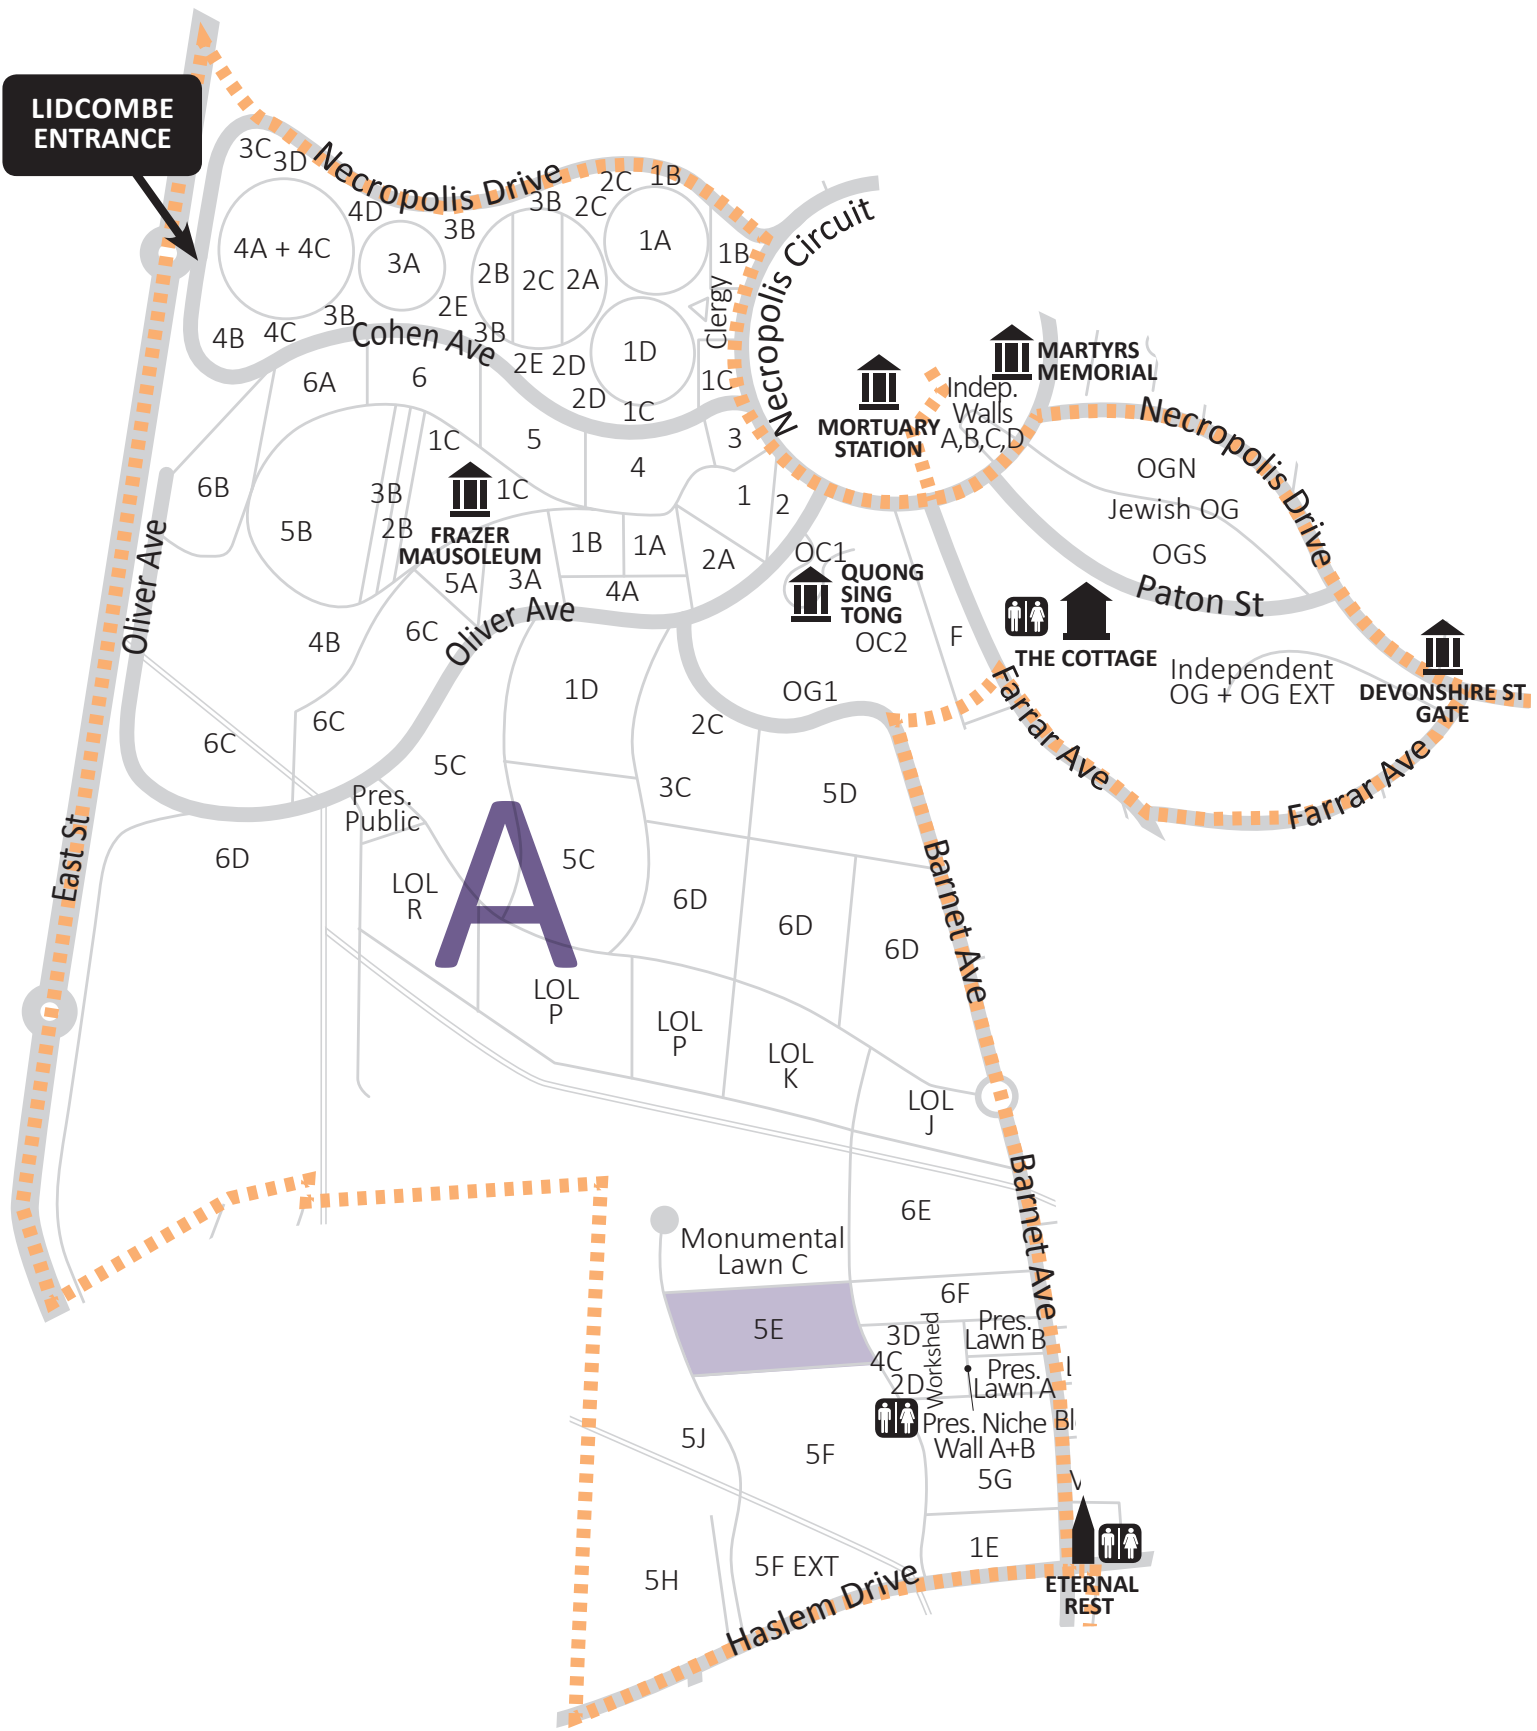

LIDCOMBE ENTRANCE

A

LIDCOMBE ENTRANCE

- OFFICES
- CAFES
- FLOWER SHOPS
- FUNCTION CENTRE
- LANDMARKS
- CHAPELS
- TOILETS

LEGENDS

A	B	C	D	E	F	G	H	I	J
Eastern Orthodox Methodist/Wesleyan Presbyterian Non-Denomination Independent Jewish Chinese	Anglican Naval Heritage Non-Denomination	Anglican Non-Denomination Heritage	Anglican Non-Denomination	Orthodox Armenian Assyrian Church of the East Assyrian Christian Non-Denomination	Eastern Orthodox Methodist Lutheran/Estonian Independent Muslim Baby Lawn Ukrainian	Jewish	Chinese, Druze, Hindu, Khmer, Maori, Vietnamese, Mandaen, Childrens, Non-Denomination, Orthodox, Muslim, Jewish	Orthodox Indo Chinese Non-Denomination Chinese	Muslim Jewish