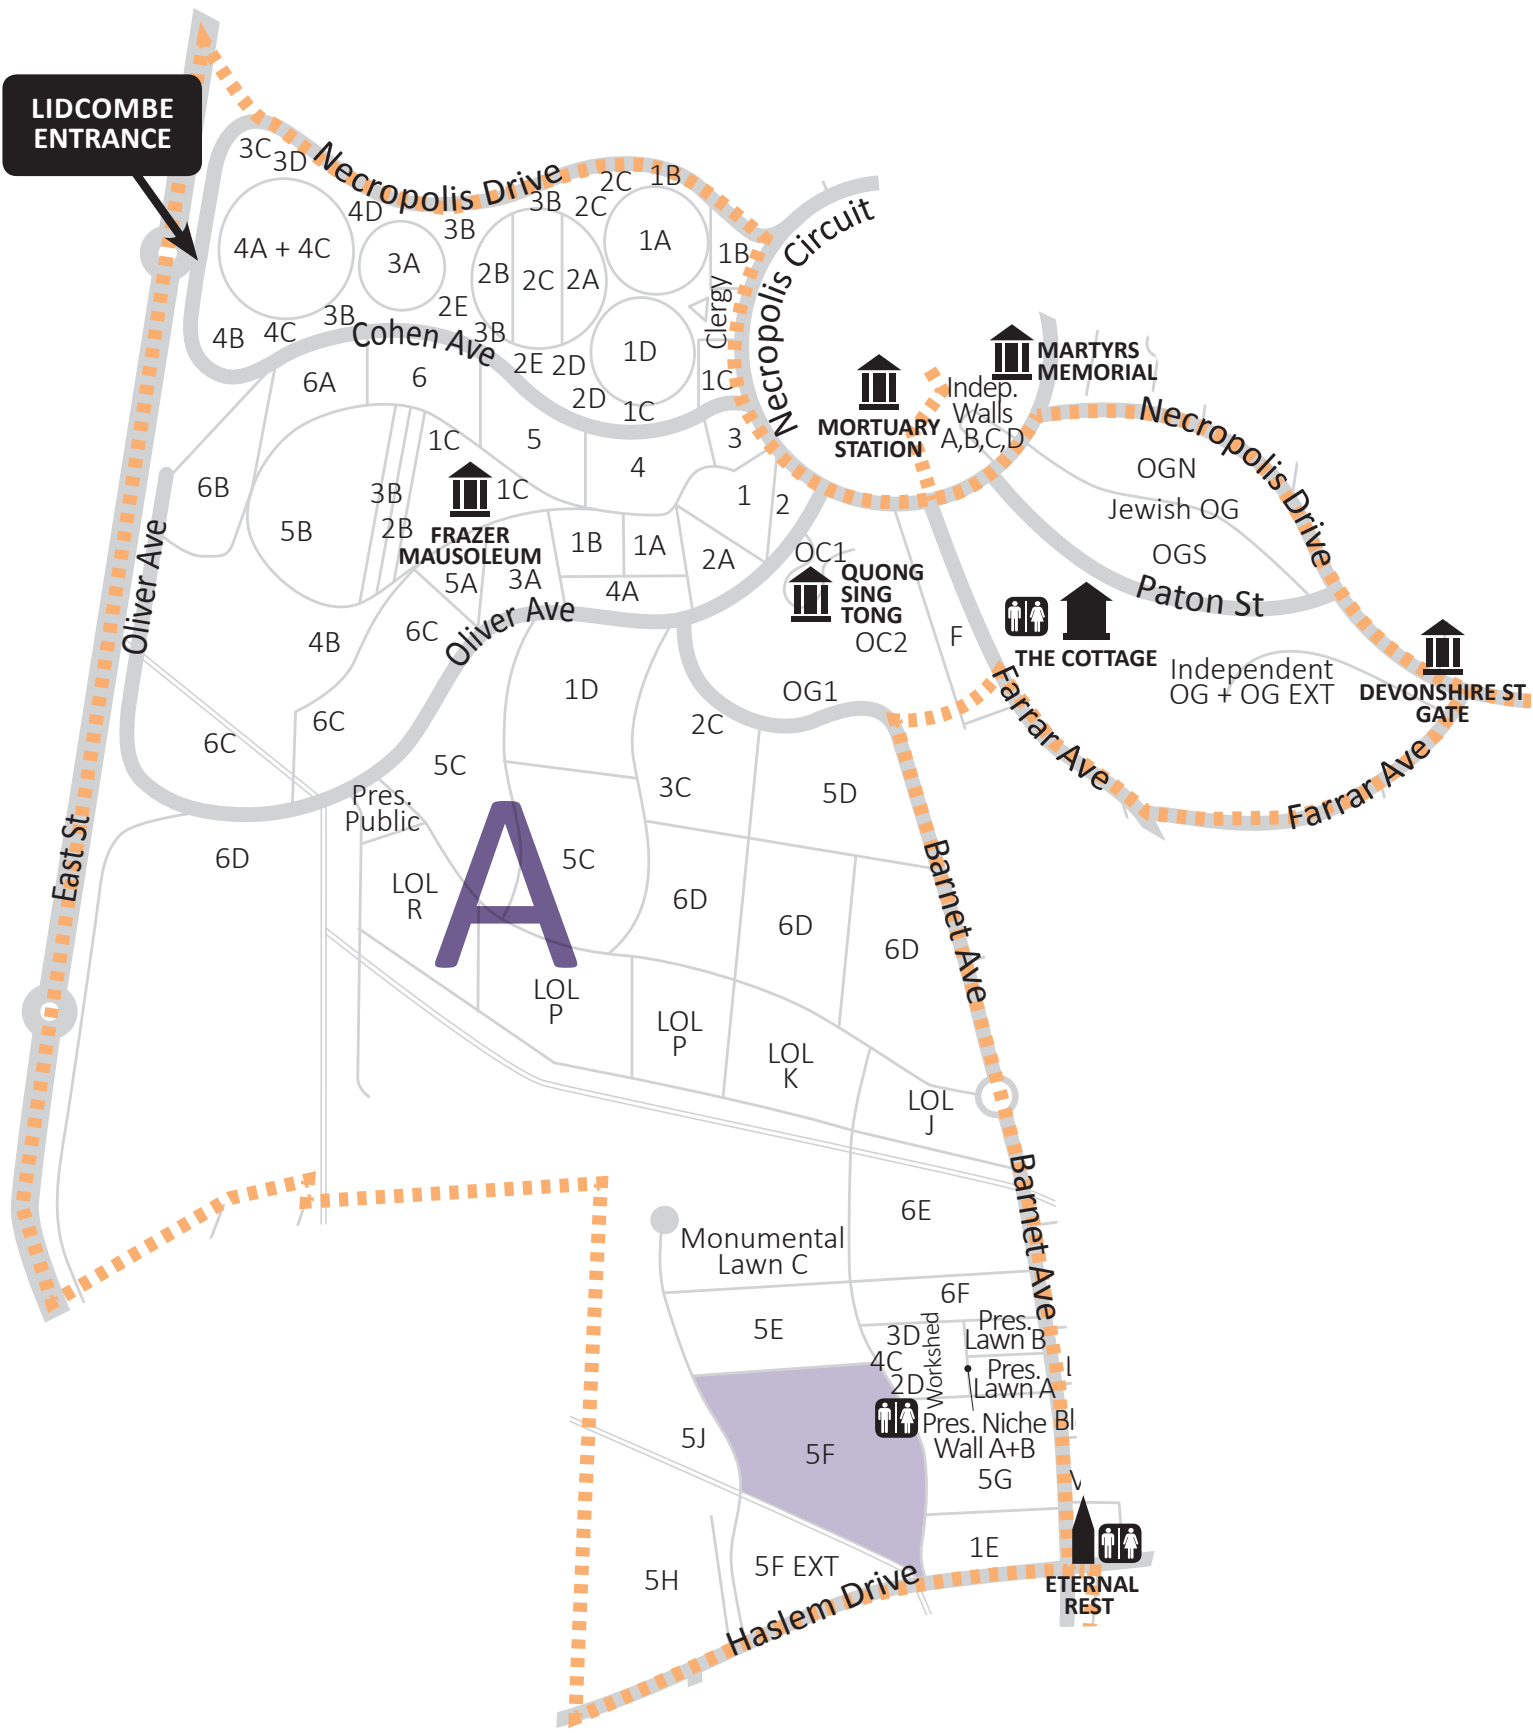

LIDCOMBE ENTRANCE

## LEGENDS

A	B	C	D	E	F	G	H	I	J
Eastern Orthodox Methodist/Wesleyan Presbyterian Non-Denomination Independent Jewish Chinese	Anglican Naval Heritage Non-Denomination	Anglican Non-Denomination Heritage	Anglican Non-Denomination	Orthodox Armenian Assyrian Church of the East Assyrian Christian Non-Denomination	Eastern Orthodox Methodist Lutheran/Estonian Independent Muslim Baby Lawn Ukrainian	Jewish	Chinese, Druze, Hindu, Khmer, Maori, Vietnamese, Mandaen, Childrens, Non-Denomination, Orthodox, Muslim, Jewish	Orthodox Indo Chinese Non-Denomination Chinese	Muslim Jewish