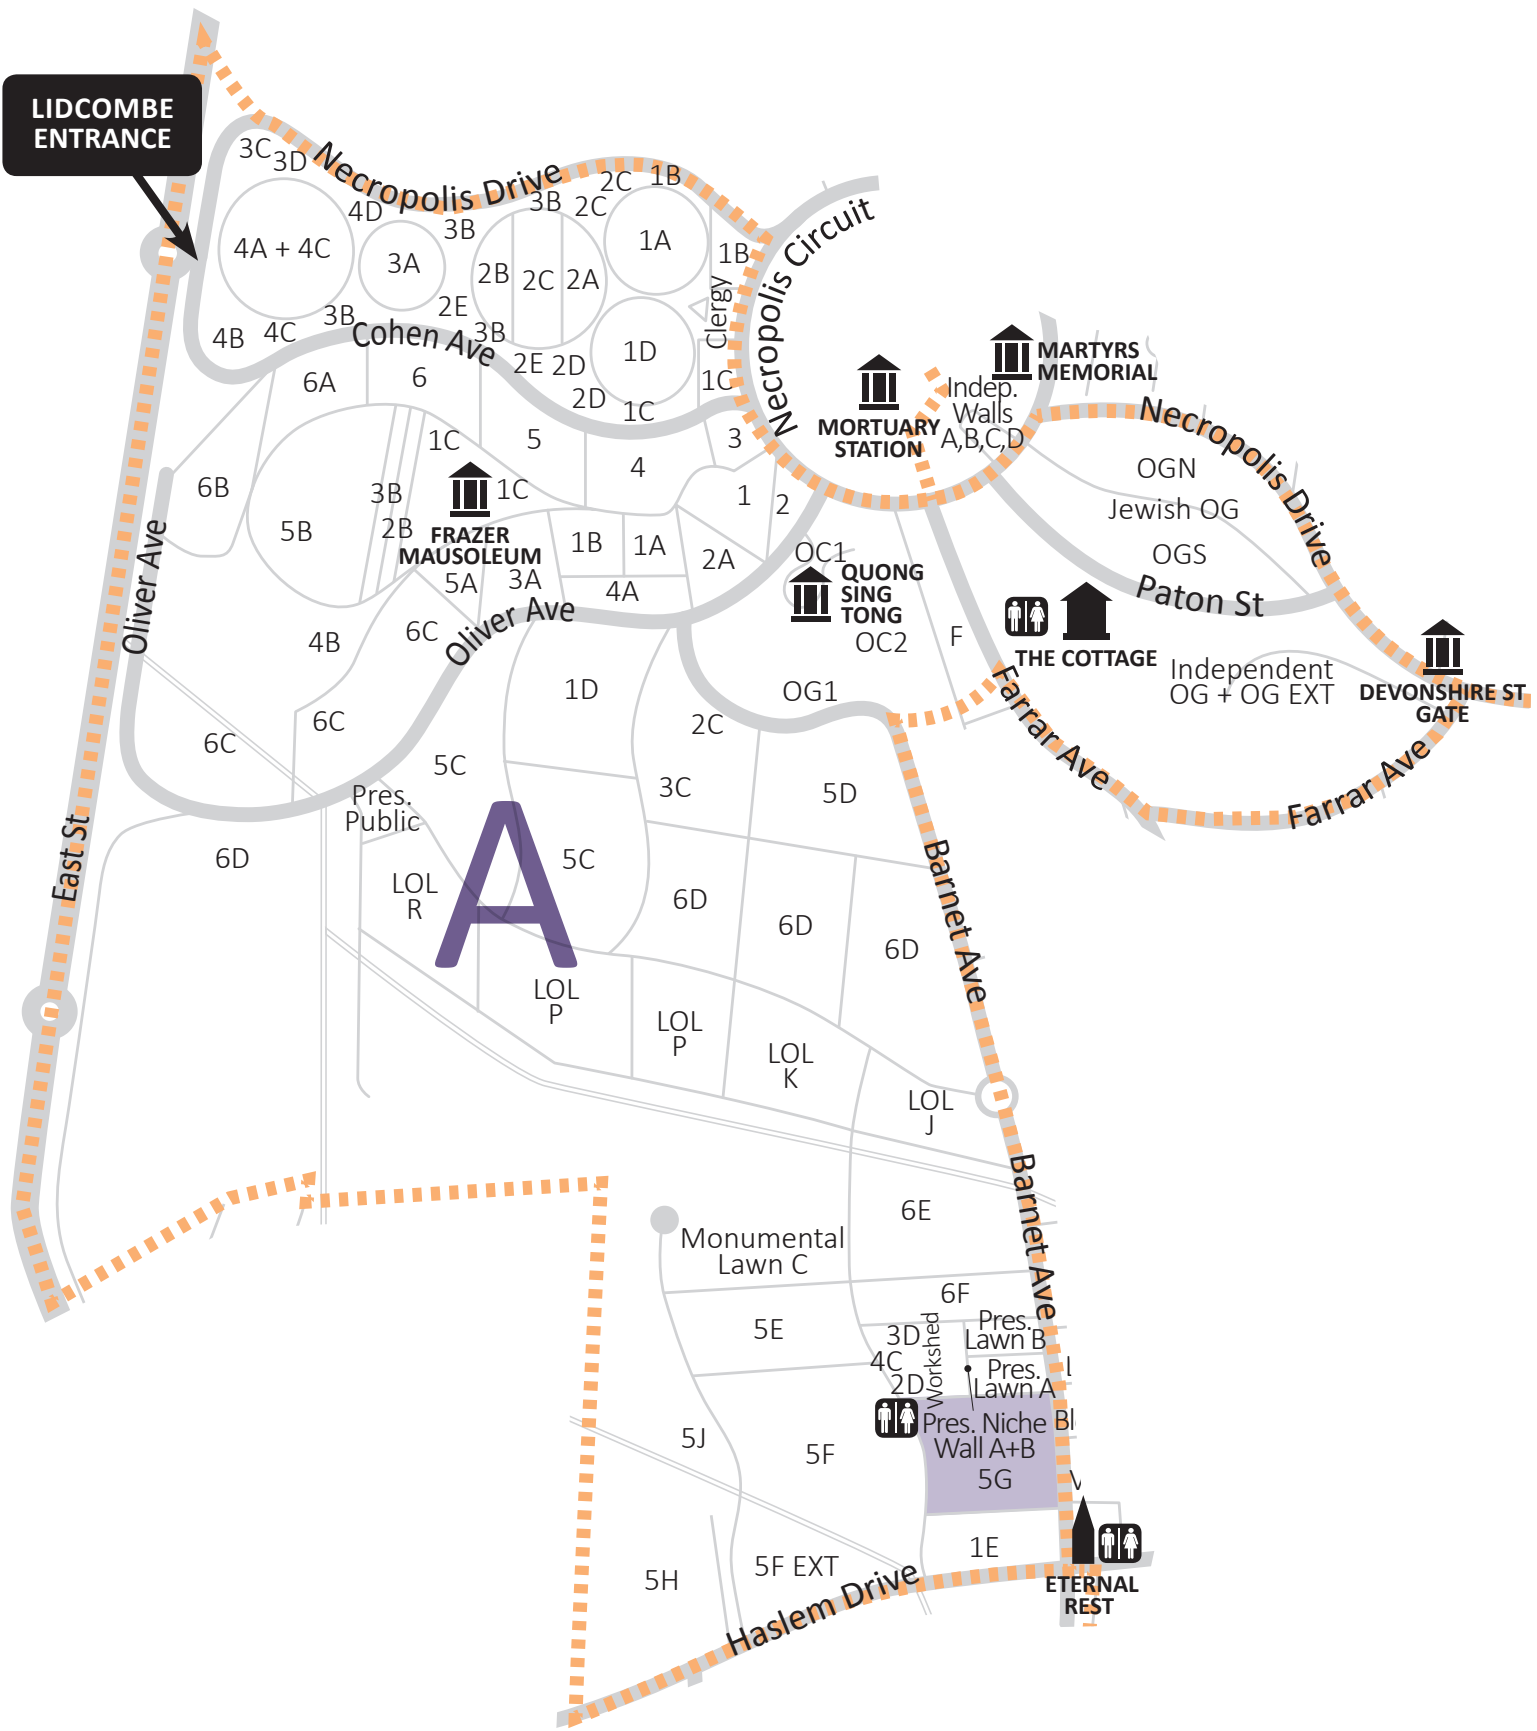

LIDCOMBE ENTRANCE

A

LIDCOMBE ENTRANCE

A

LIDCOMBE ENTRANCE

LEGENDS

A	B	C	D	E	F	G	H	I	J
Eastern Orthodox Methodist/Wesleyan Presbyterian Non-Denomination Independent Jewish Chinese	Anglican Naval Heritage Non-Denomination	Anglican Non-Denomination Heritage	Anglican Non-Denomination	Orthodox Armenian Assyrian Church of the East Assyrian Christian Non-Denomination	Eastern Orthodox Methodist Lutheran/Estonian Independent Muslim Baby Lawn Ukrainian	Jewish	Chinese, Druze, Hindu, Khmer, Maori, Vietnamese, Mandaen, Childrens, Non-Denomination, Orthodox, Muslim, Jewish	Orthodox Indo Chinese Non-Denomination Chinese	Muslim Jewish