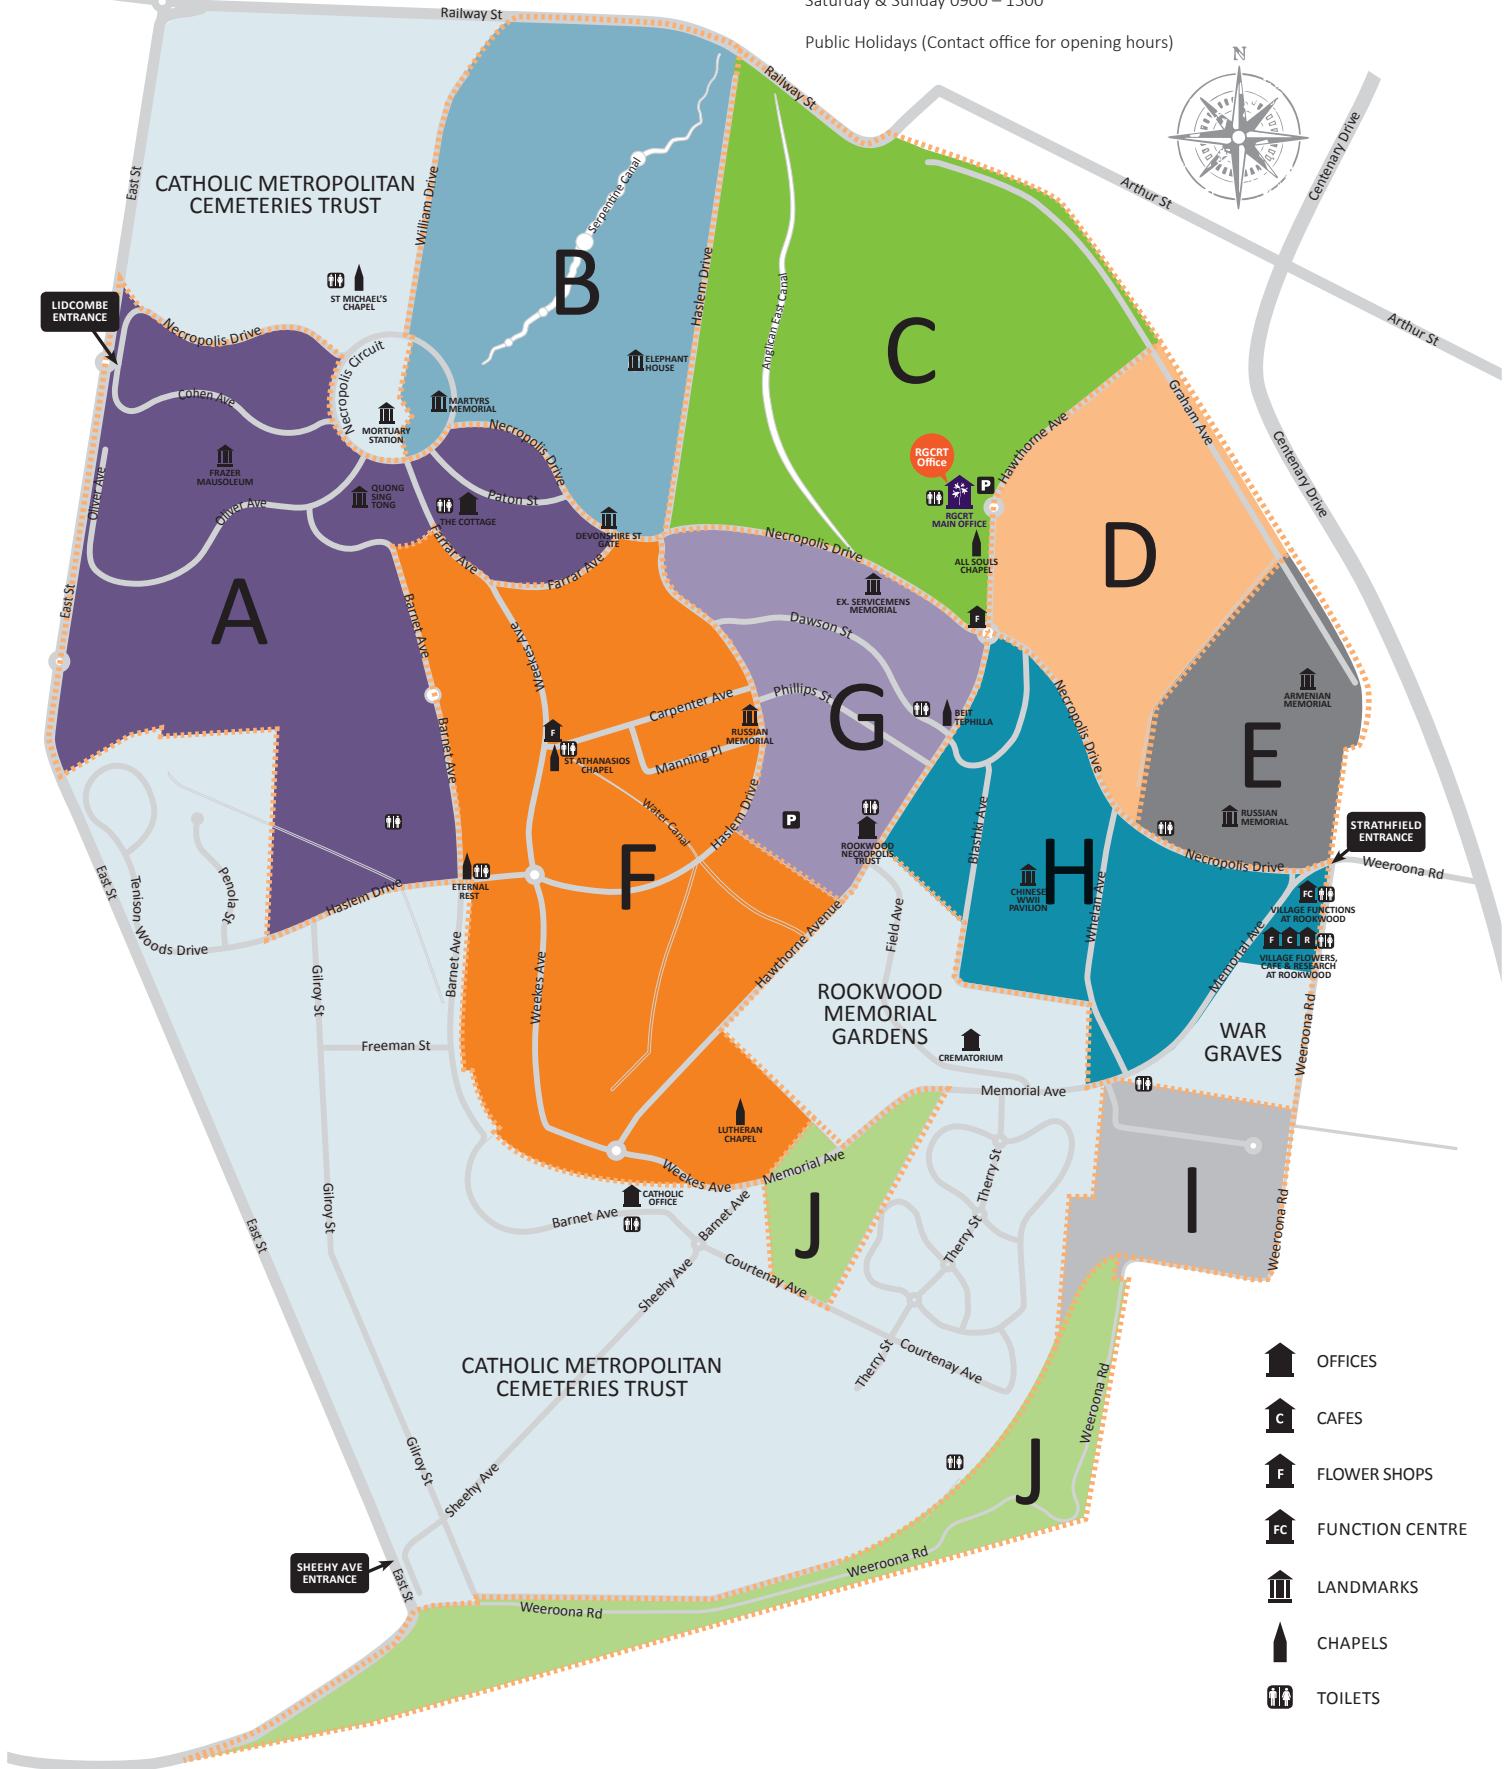

LIDCOMBE ENTRANCE

A

LIDCOMBE ENTRANCE

A

LIDCOMBE ENTRANCE

LEGENDS

A	B	C	D	E	F	G	H	I	J
Eastern Orthodox Methodist/Wesleyan Presbyterian Non-Denomination Independent Jewish Chinese	Anglican Naval Heritage Non-Denomination	Anglican Non-Denomination Heritage	Anglican Non-Denomination	Orthodox Armenian Assyrian Church of the East Assyrian Christian Non-Denomination	Eastern Orthodox Methodist Lutheran/Estonian Independent Muslim Baby Lawn Ukrainian	Jewish	Chinese, Druze, Hindu, Khmer, Maori, Vietnamese, Mandaen, Childrens, Non-Denomination, Orthodox, Muslim, Jewish	Orthodox Indo Chinese Non-Denomination Chinese	Muslim Jewish