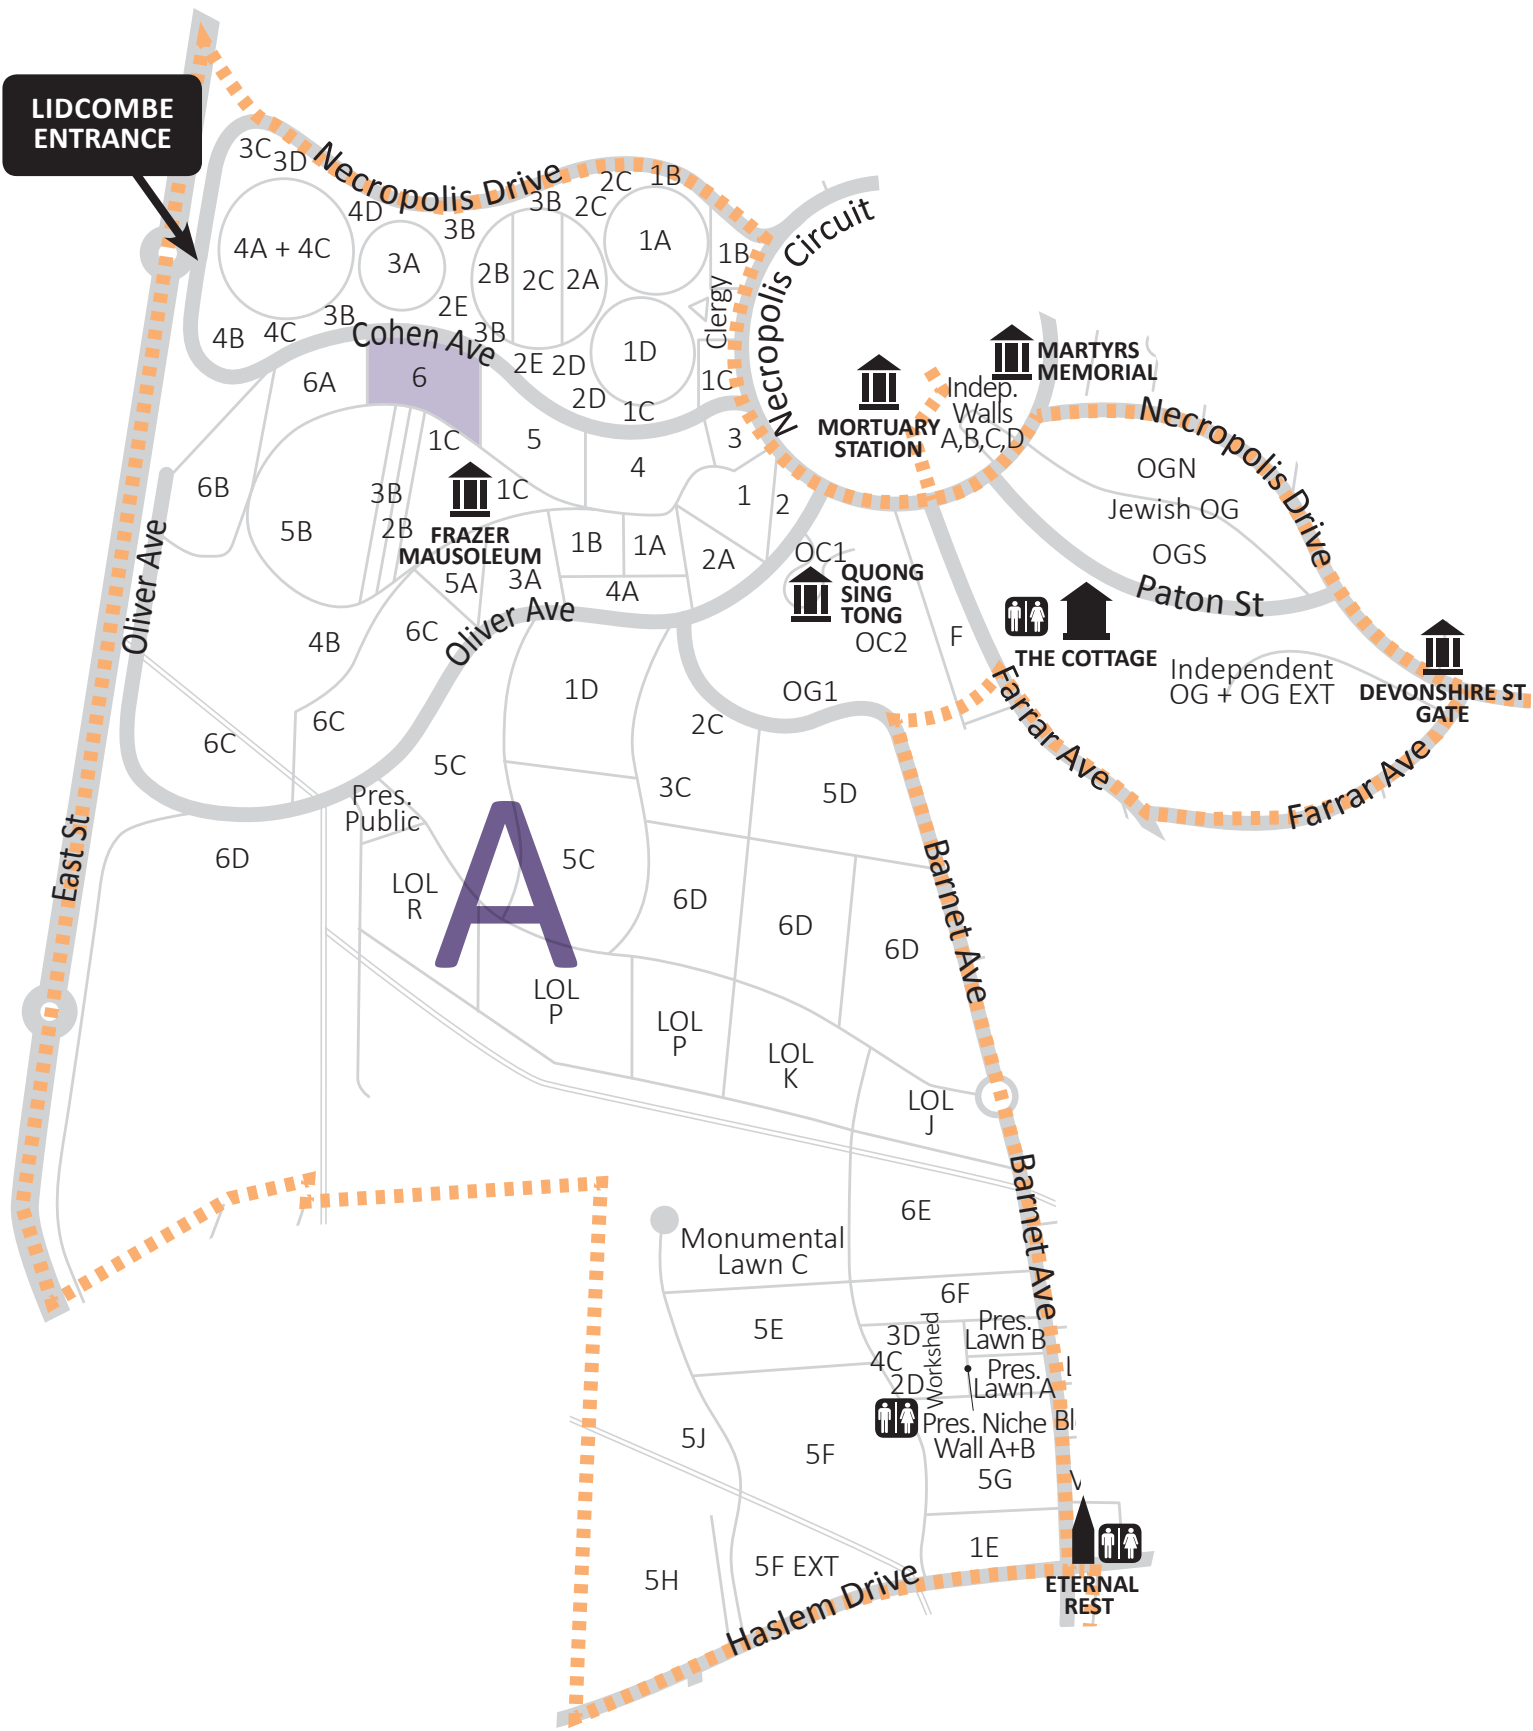

LIDCOMBE ENTRANCE

A

LIDCOMBE ENTRANCE

A

LIDCOMBE ENTRANCE

LEGENDS

A	B	C	D	E	F	G	H	I	J
Eastern Orthodox Methodist/Wesleyan Presbyterian Non-Denomination Independent Jewish Chinese	Anglican Naval Heritage Non-Denomination	Anglican Non-Denomination Heritage	Anglican Non-Denomination	Orthodox Armenian Assyrian Church of the East Assyrian Christian Non-Denomination	Eastern Orthodox Methodist Lutheran/Estonian Independent Muslim Baby Lawn Ukrainian	Jewish	Chinese, Druze, Hindu, Khmer, Maori, Vietnamese, Mandaen, Childrens, Non-Denomination, Orthodox, Muslim, Jewish	Orthodox Indo Chinese Non-Denomination Chinese	Muslim Jewish