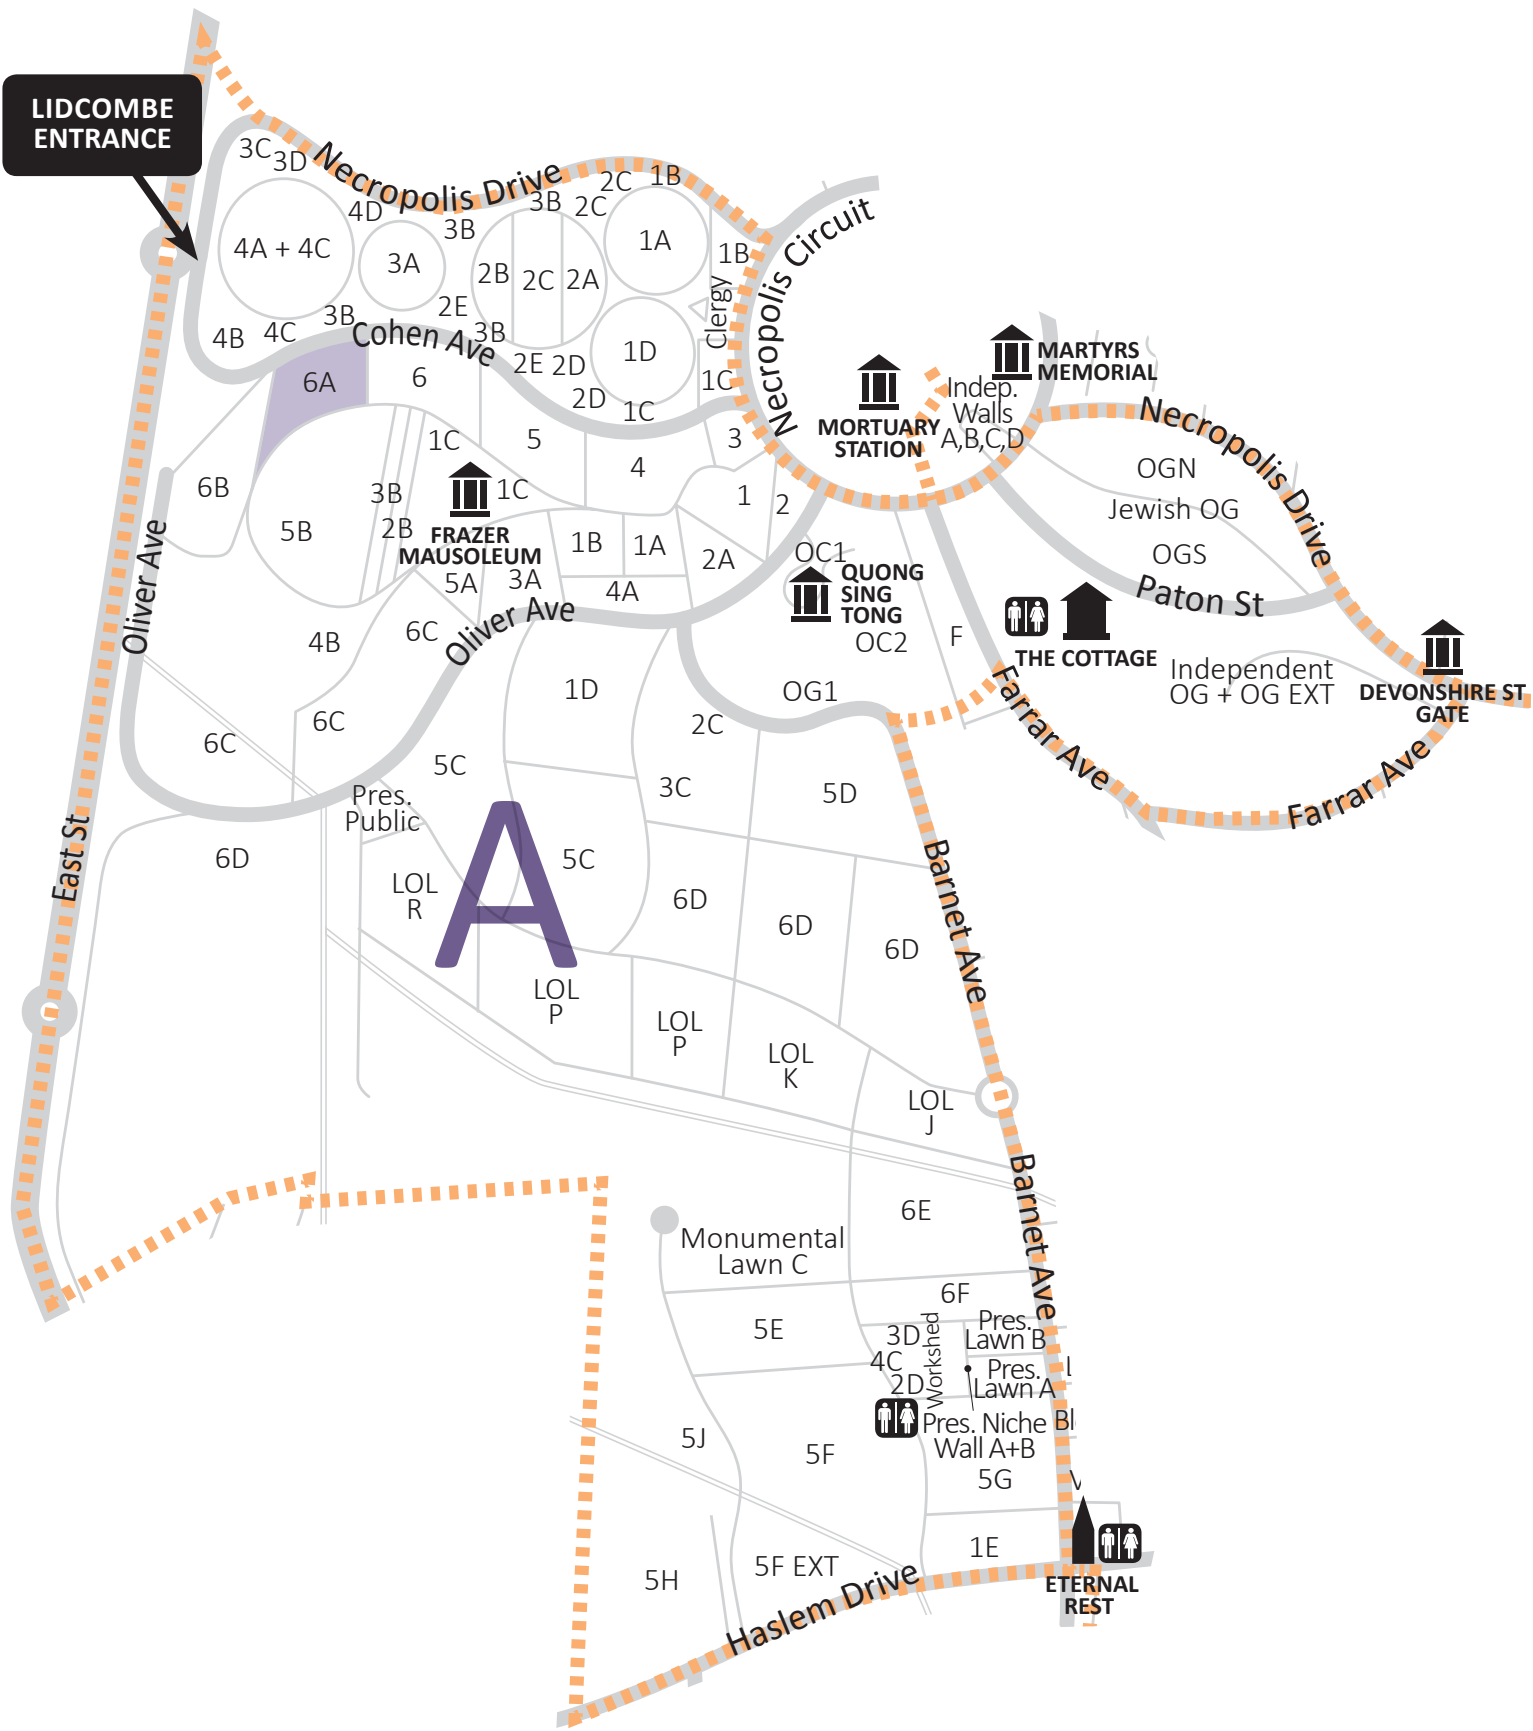

LIDCOMBE ENTRANCE

A

LIDCOMBE ENTRANCE

A

LIDCOMBE ENTRANCE

LEGENDS

A	B	C	D	E	F	G	H	I	J
Eastern Orthodox Methodist/Wesleyan Presbyterian Non-Denomination Independent Jewish Chinese	Anglican Naval Heritage Non-Denomination	Anglican Non-Denomination Heritage	Anglican Non-Denomination	Orthodox Armenian Assyrian Church of the East Assyrian Christian Non-Denomination	Eastern Orthodox Methodist Lutheran/Estonian Independent Muslim Baby Lawn Ukrainian	Jewish	Chinese, Druze, Hindu, Khmer, Maori, Vietnamese, Mandaen, Childrens, Non-Denomination, Orthodox, Muslim, Jewish	Orthodox Indo Chinese Non-Denomination Chinese	Muslim Jewish