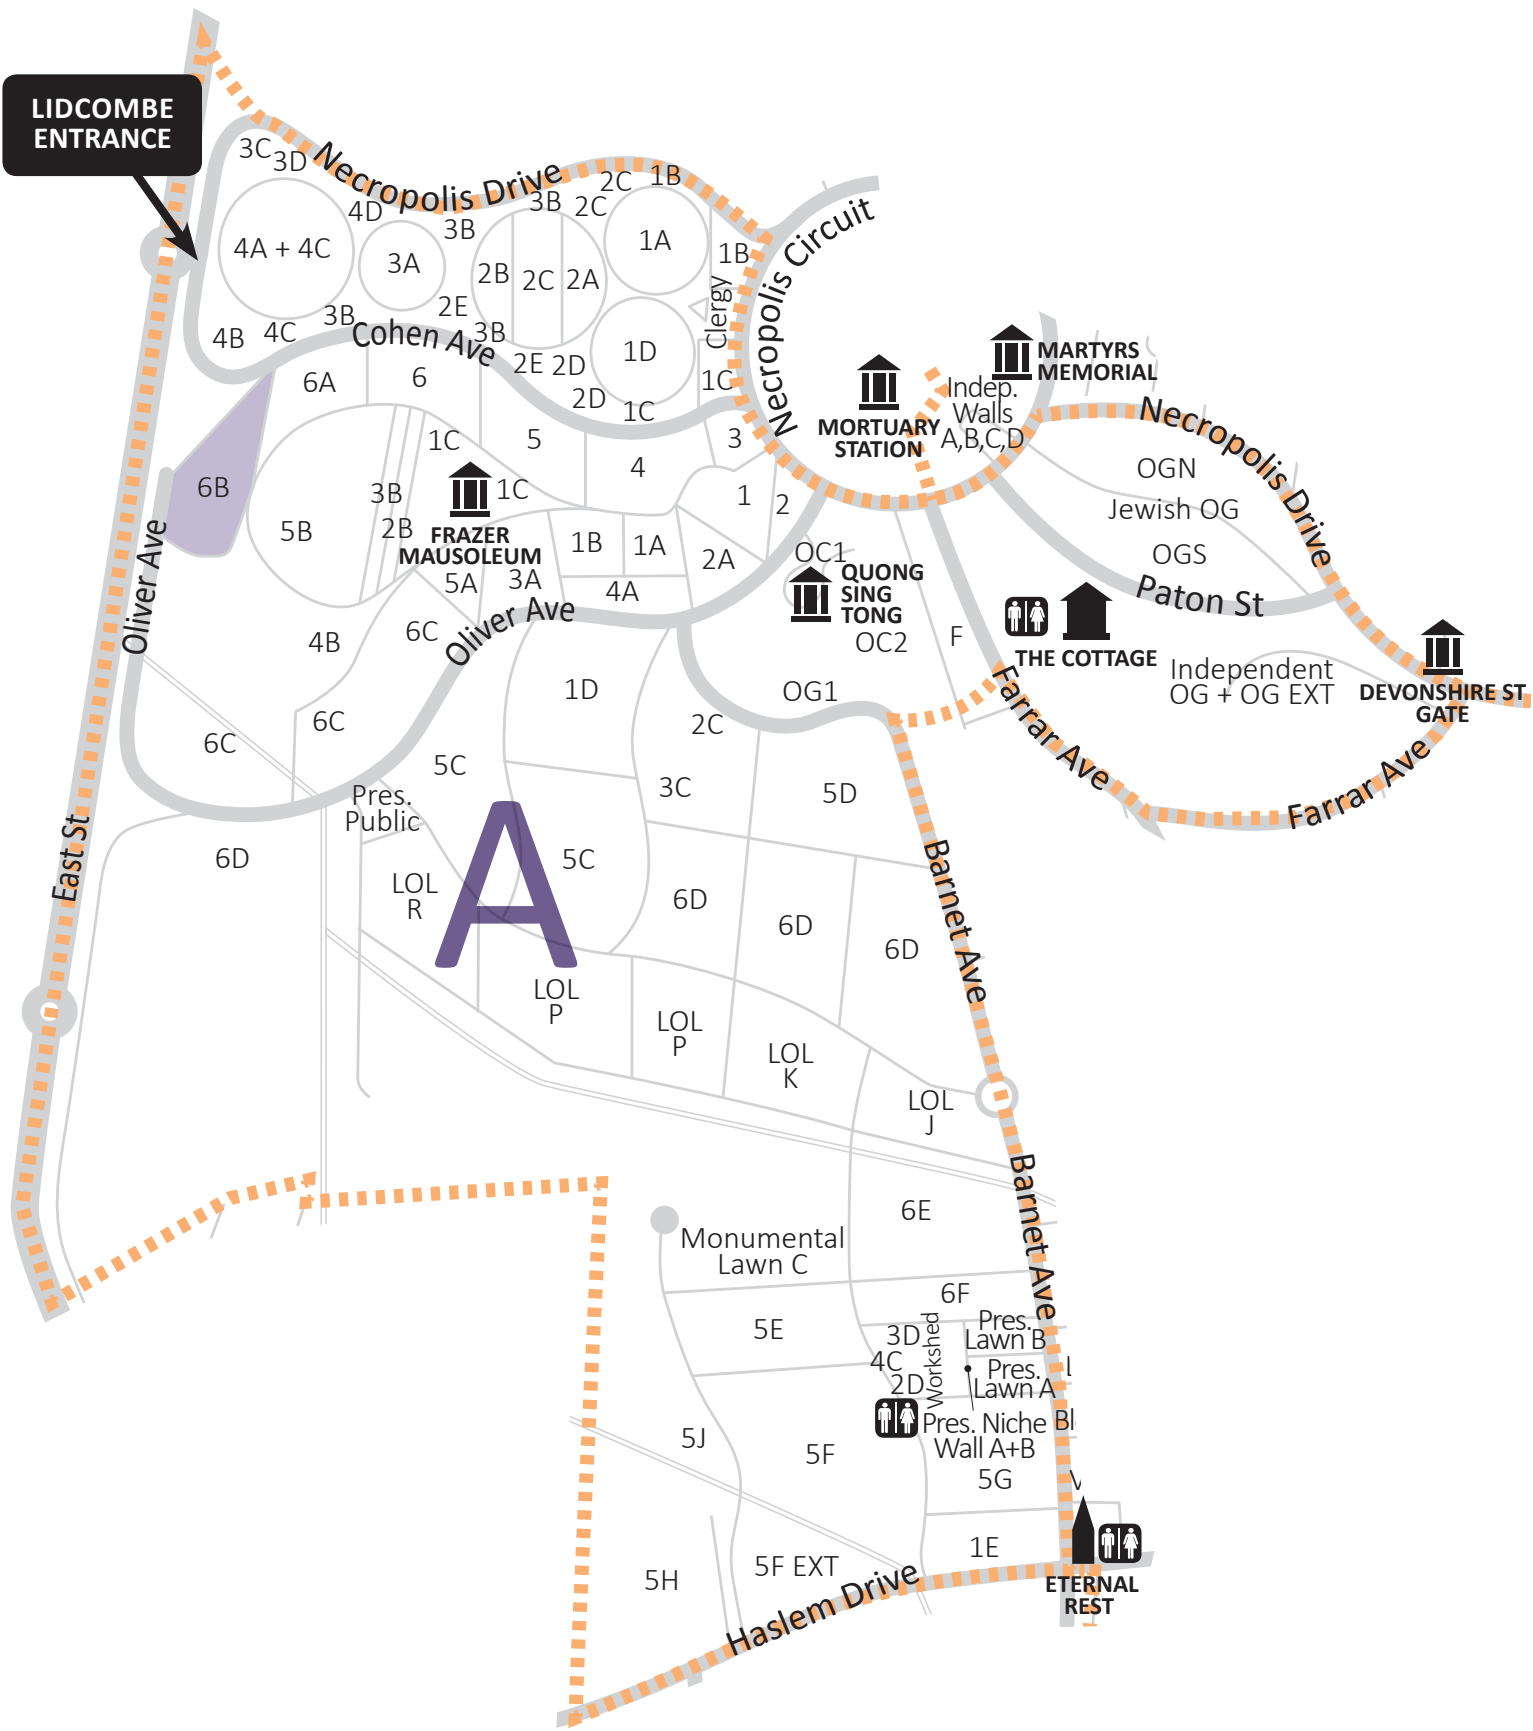

LIDCOMBE ENTRANCE

### LEGENDS

A	B	C	D	E	F	G	H	I	J
Eastern Orthodox Methodist/Wesleyan Presbyterian Non-Denomination Independent Jewish Chinese	Anglican Naval Heritage Non-Denomination	Anglican Non-Denomination Heritage	Anglican Non-Denomination	Orthodox Armenian Assyrian Church of the East Assyrian Christian Non-Denomination	Eastern Orthodox Methodist Lutheran/Estonian Independent Muslim Baby Lawn Ukrainian	Jewish	Chinese, Druze, Hindu, Khmer, Maori, Vietnamese, Mandaen, Childrens, Non-Denomination, Orthodox, Muslim, Jewish	Orthodox Indo Chinese Non-Denomination Chinese	Muslim Jewish