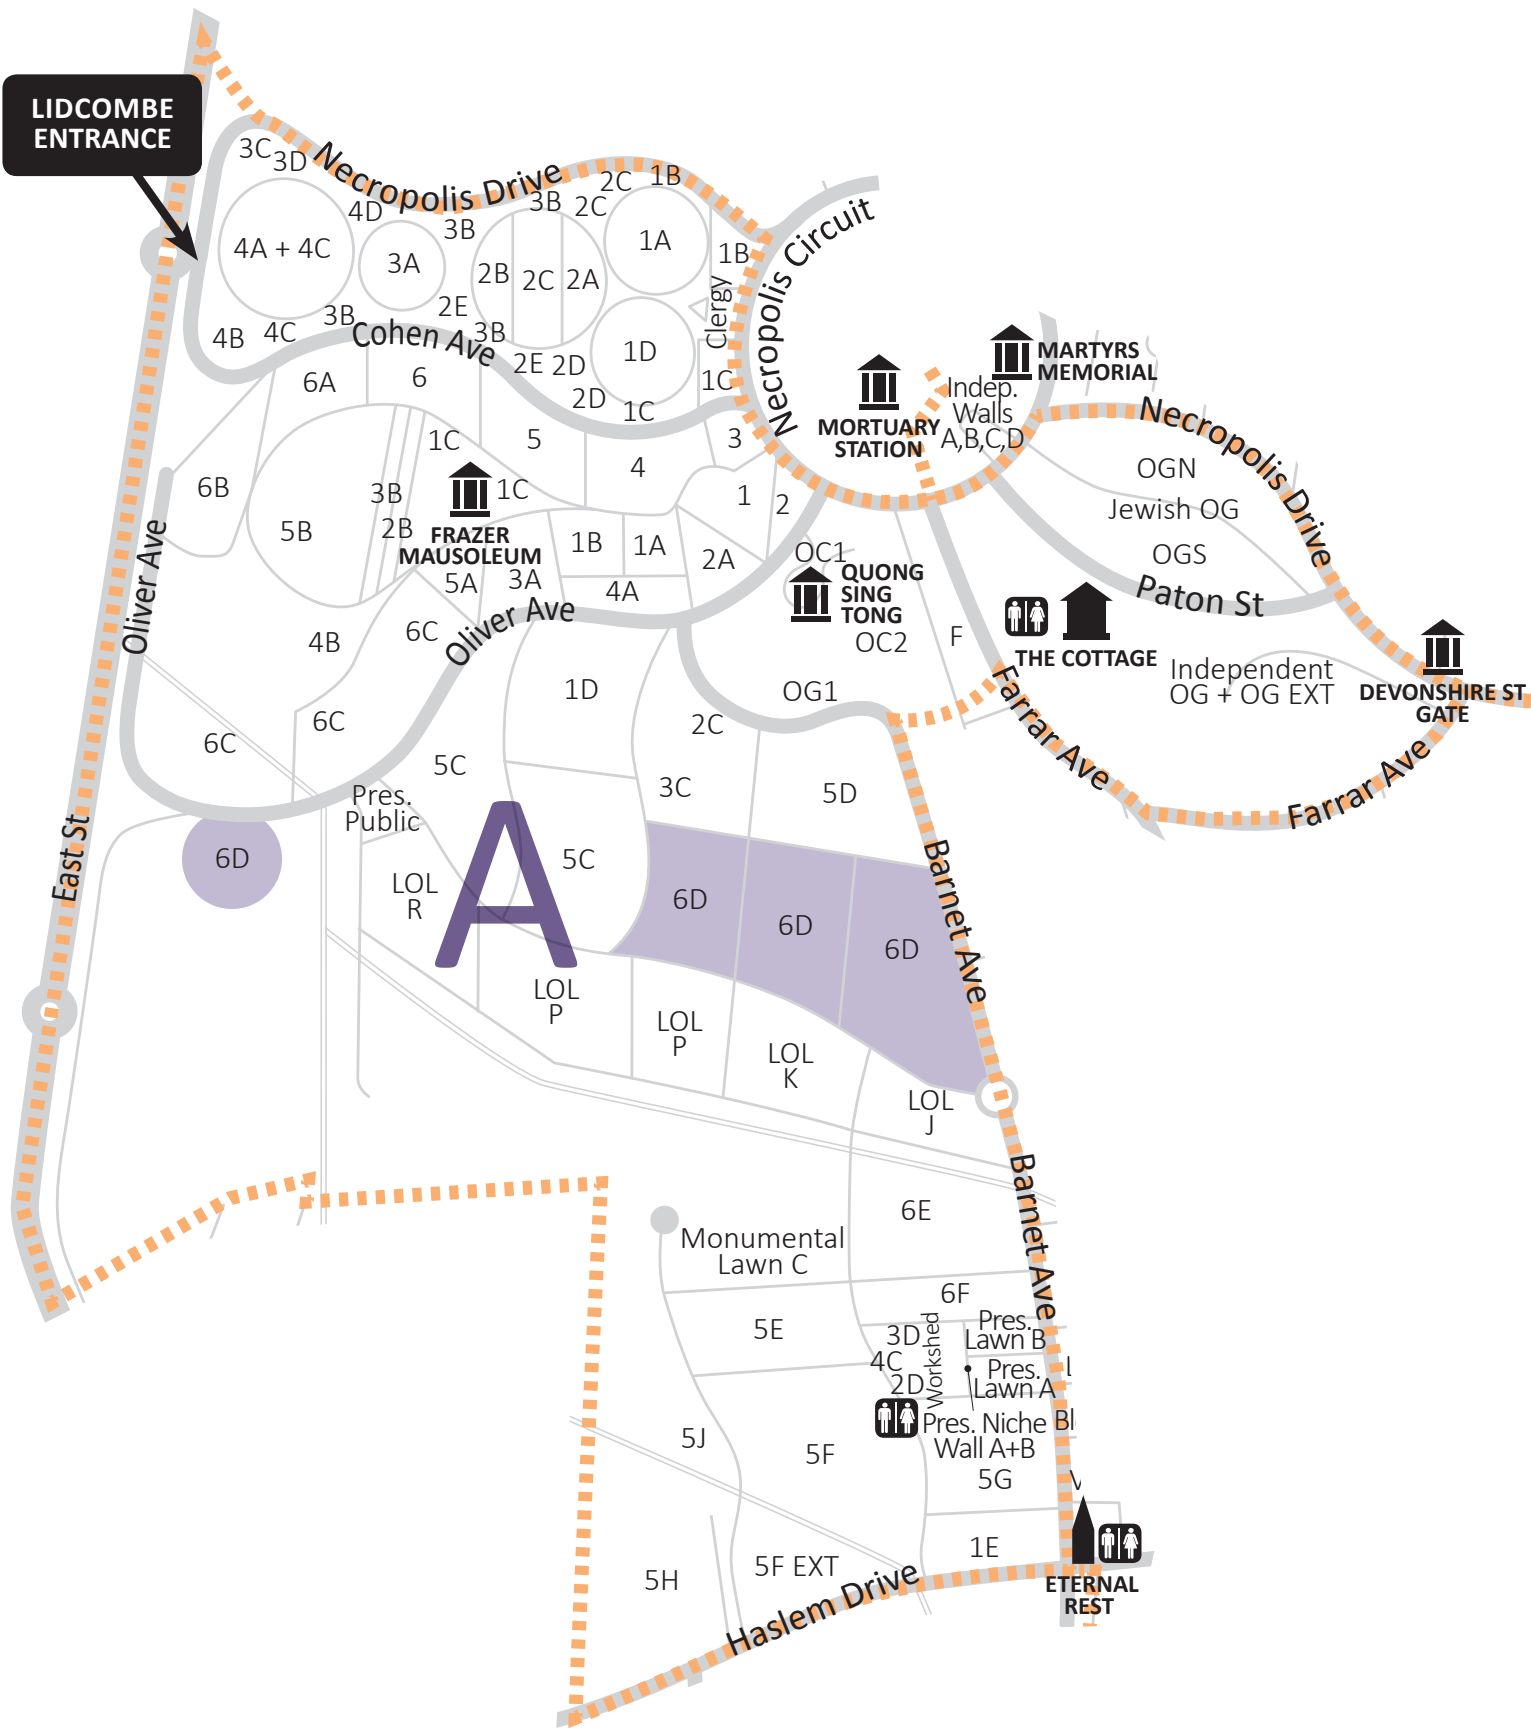

LIDCOMBE ENTRANCE

## LEGENDS

A	B	C	D	E	F	G	H	I	J
Eastern Orthodox Methodist/Wesleyan Presbyterian Non-Denomination Independent Jewish Chinese	Anglican Naval Heritage Non-Denomination	Anglican Non-Denomination Heritage	Anglican Non-Denomination	Orthodox Armenian Assyrian Church of the East Assyrian Christian Non-Denomination	Eastern Orthodox Methodist Lutheran/Estonian Independent Muslim Baby Lawn Ukrainian	Jewish	Chinese, Druze, Hindu, Khmer, Maori, Vietnamese, Mandaen, Childrens, Non-Denomination, Orthodox, Muslim, Jewish	Orthodox Indo Chinese Non-Denomination Chinese	Muslim Jewish