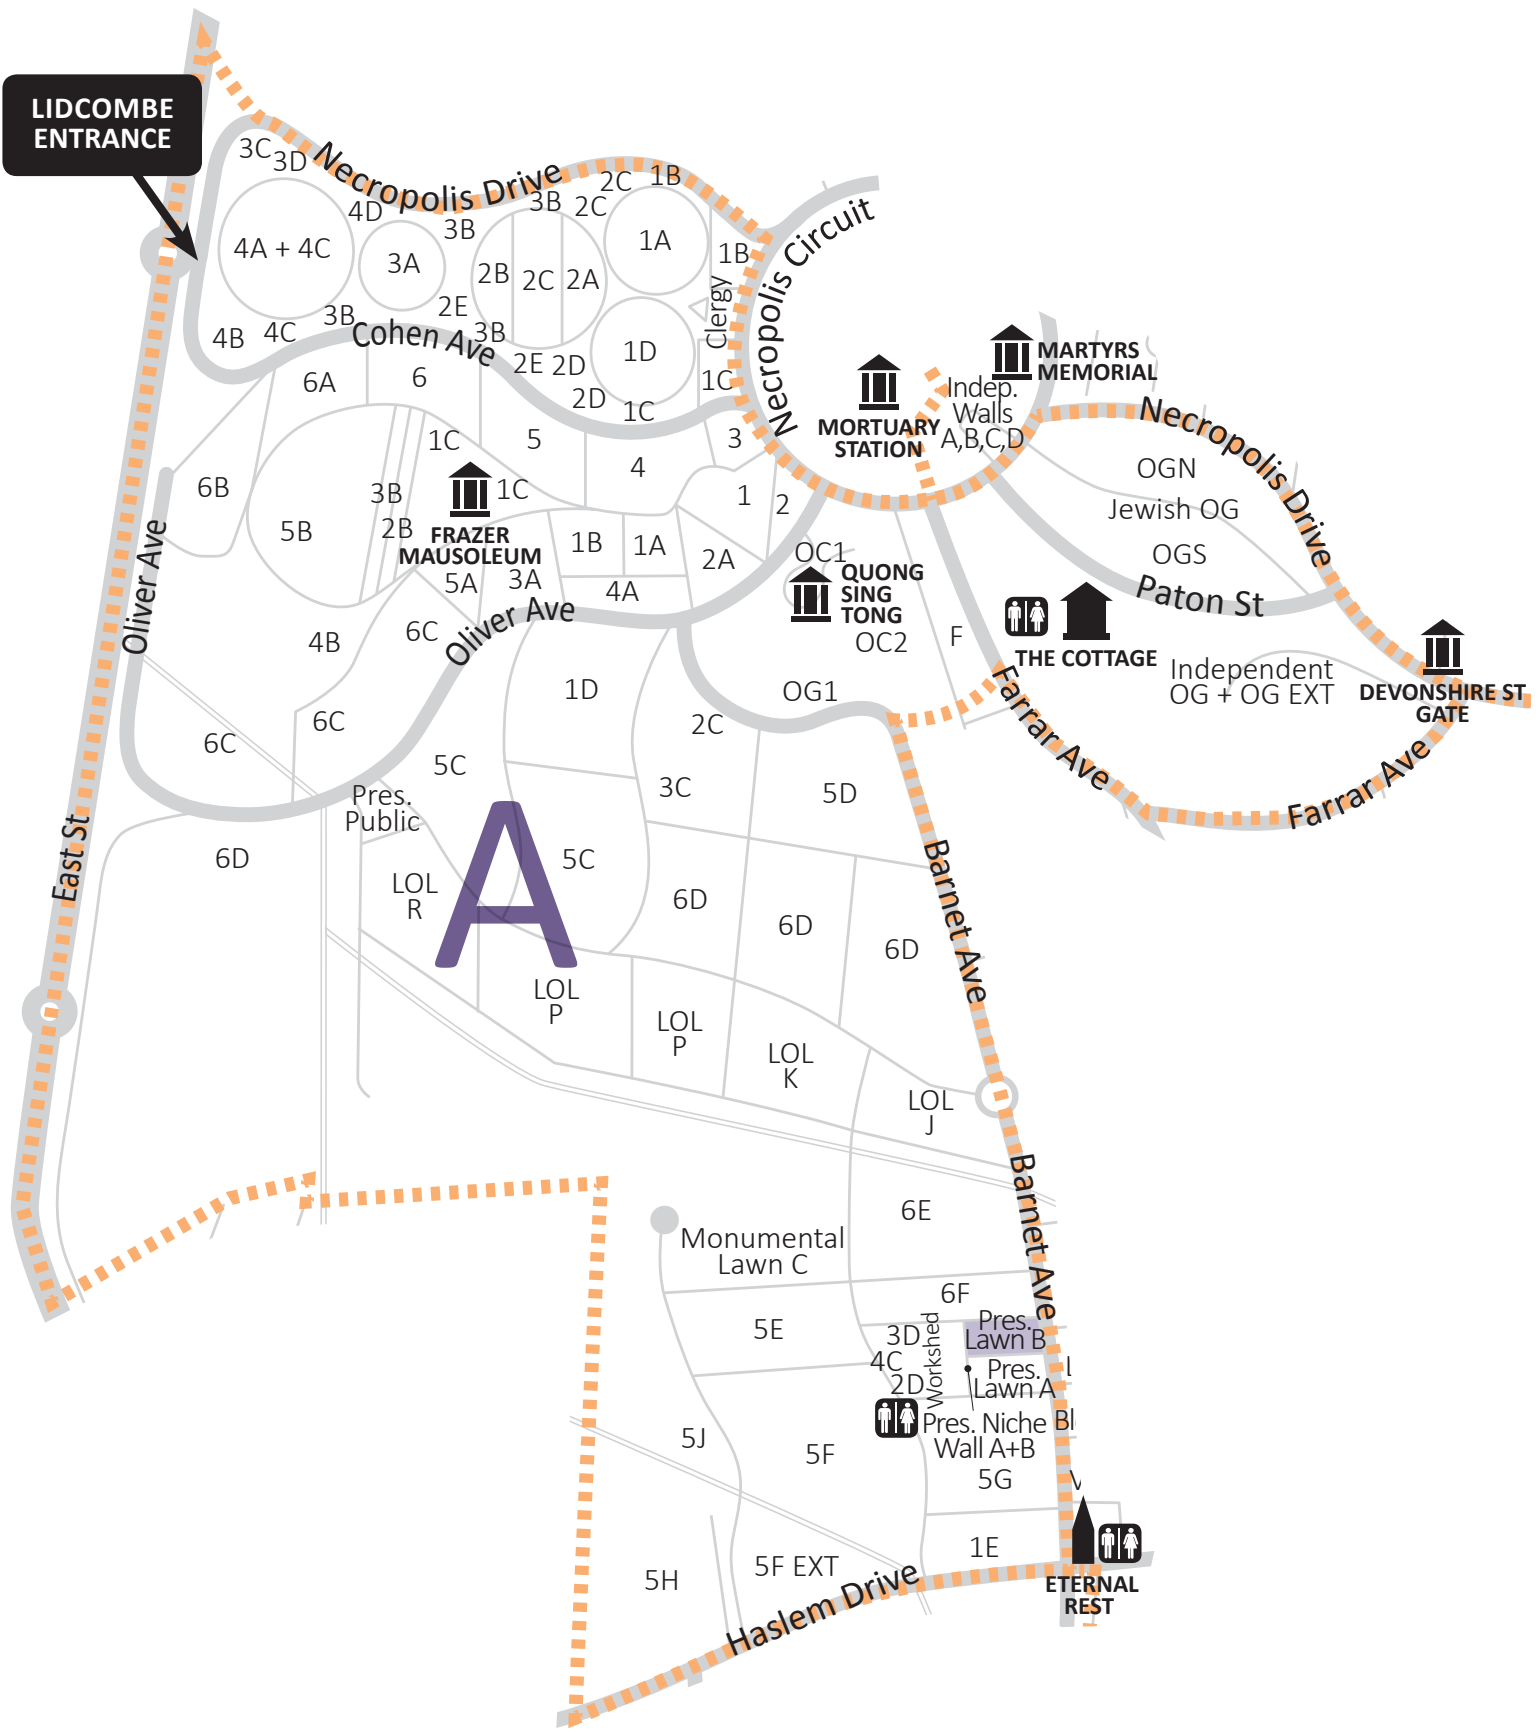

LIDCOMBE  
ENTRANCE

**A**

LIDCOMBE  
ENTRANCE

**A**

LIDCOMBE  
ENTRANCE

## LEGENDS

A	B	C	D	E	F	G	H	I	J
Eastern Orthodox Methodist/Wesleyan Presbyterian Non-Denomination Independent Jewish Chinese	Anglican Naval Heritage Non-Denomination	Anglican Non-Denomination Heritage	Anglican Non-Denomination	Orthodox Armenian Assyrian Church of the East Assyrian Christian Non-Denomination	Eastern Orthodox Methodist Lutheran/Estonian Independent Muslim Baby Lawn Ukrainian	Jewish	Chinese, Druze, Hindu, Khmer, Maori, Vietnamese, Mandaen, Childrens, Non-Denomination, Orthodox, Muslim, Jewish	Orthodox Indo Chinese Non-Denomination Chinese	Muslim Jewish