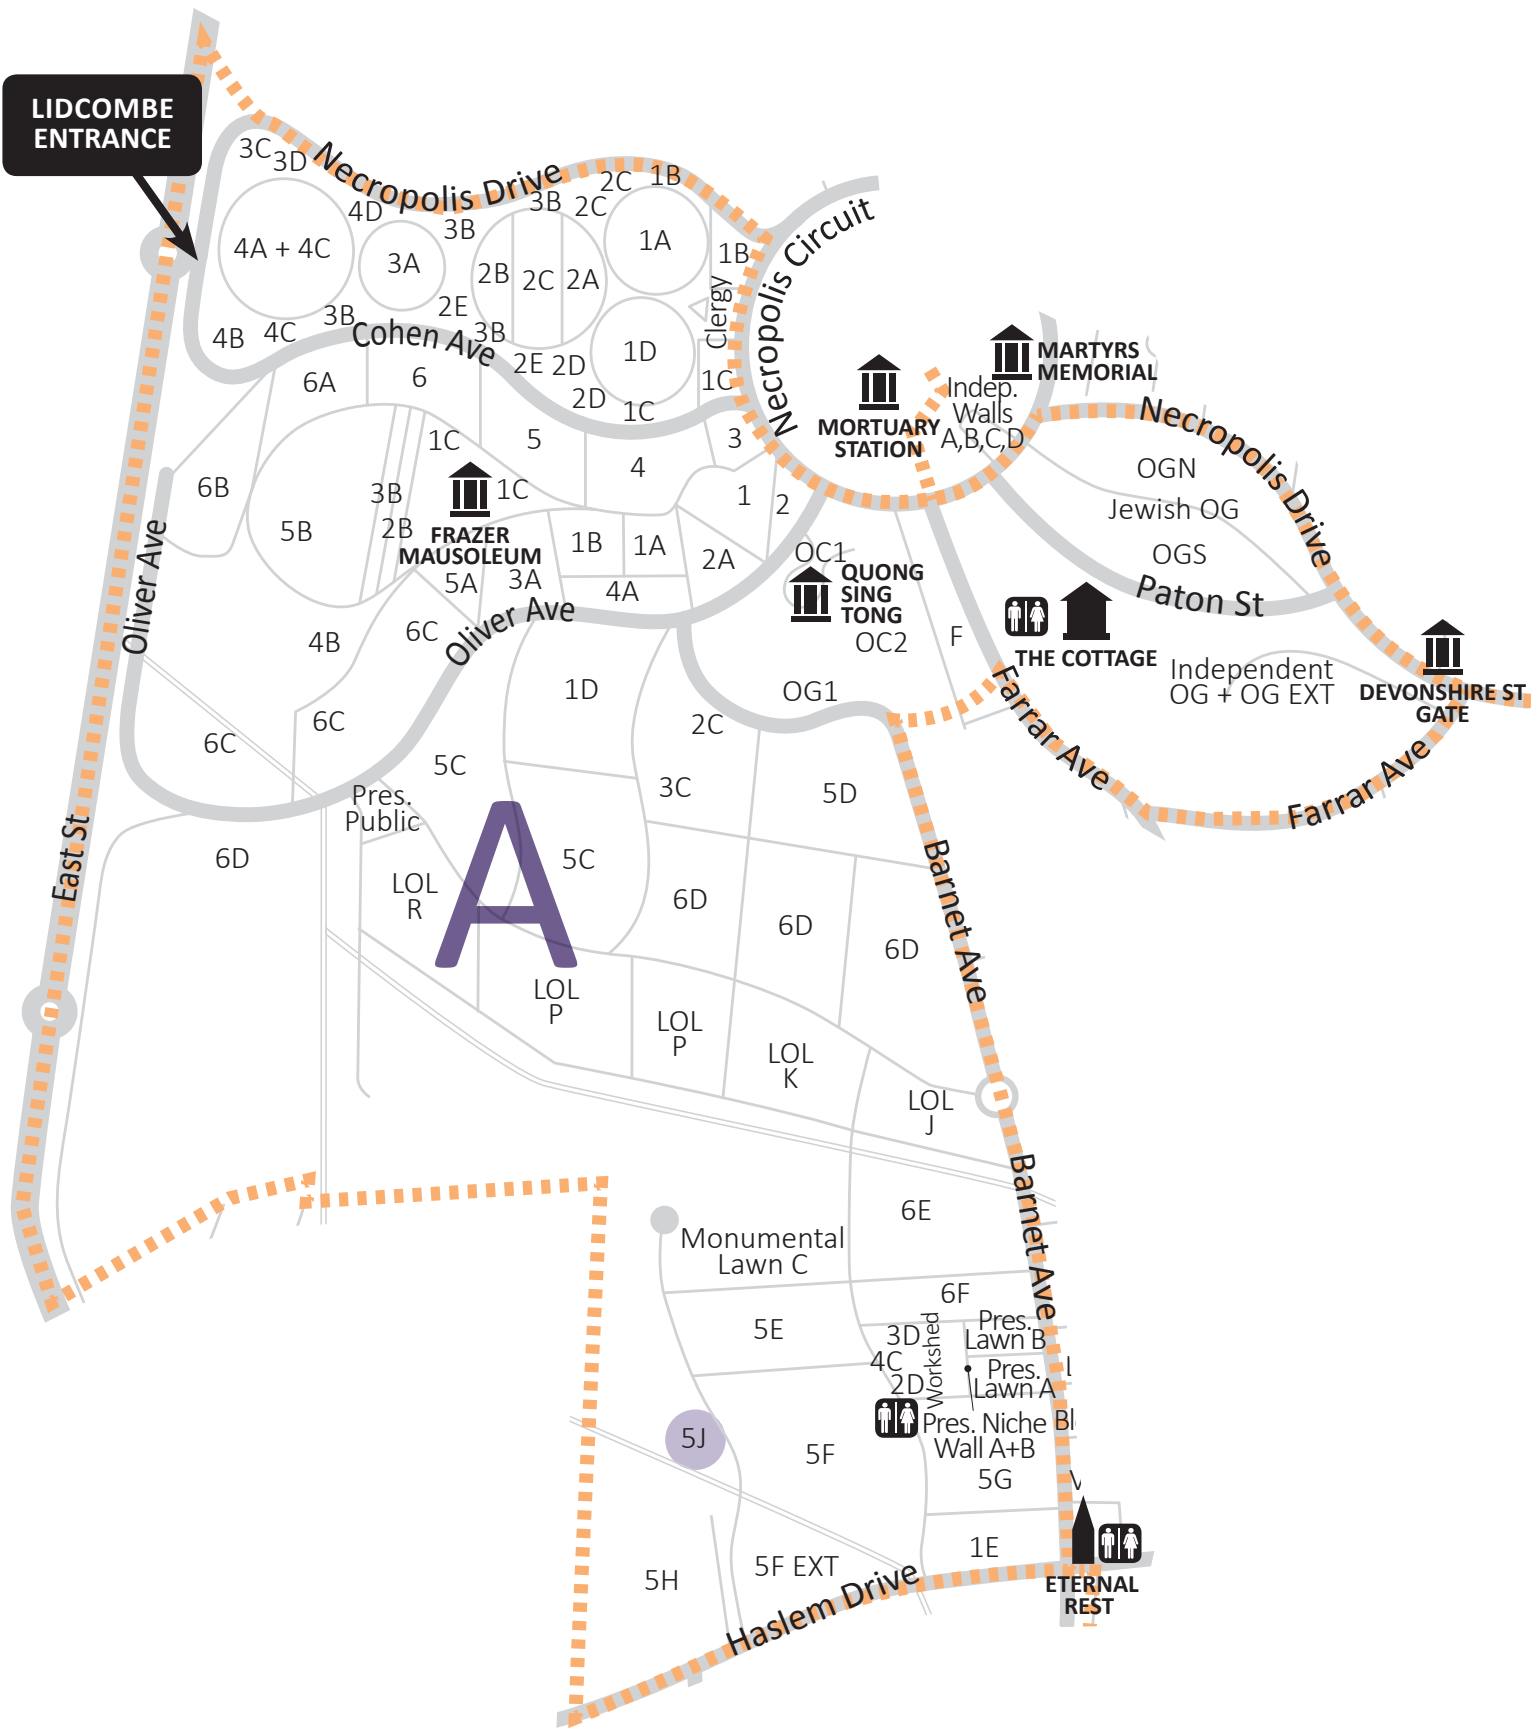

LIDCOMBE ENTRANCE

A

LIDCOMBE ENTRANCE

Necropolis Drive

Cohen Ave

Necropolis Circuit

Necropolis Drive

Paton St

DEVONSHIRE ST GATE

MORTUARY STATION

MARTYRS MEMORIAL

THE COTTAGE

ETERNAL REST

FRAZER MAUSOLEUM

QUONG SING TONG

Monumental Lawn C