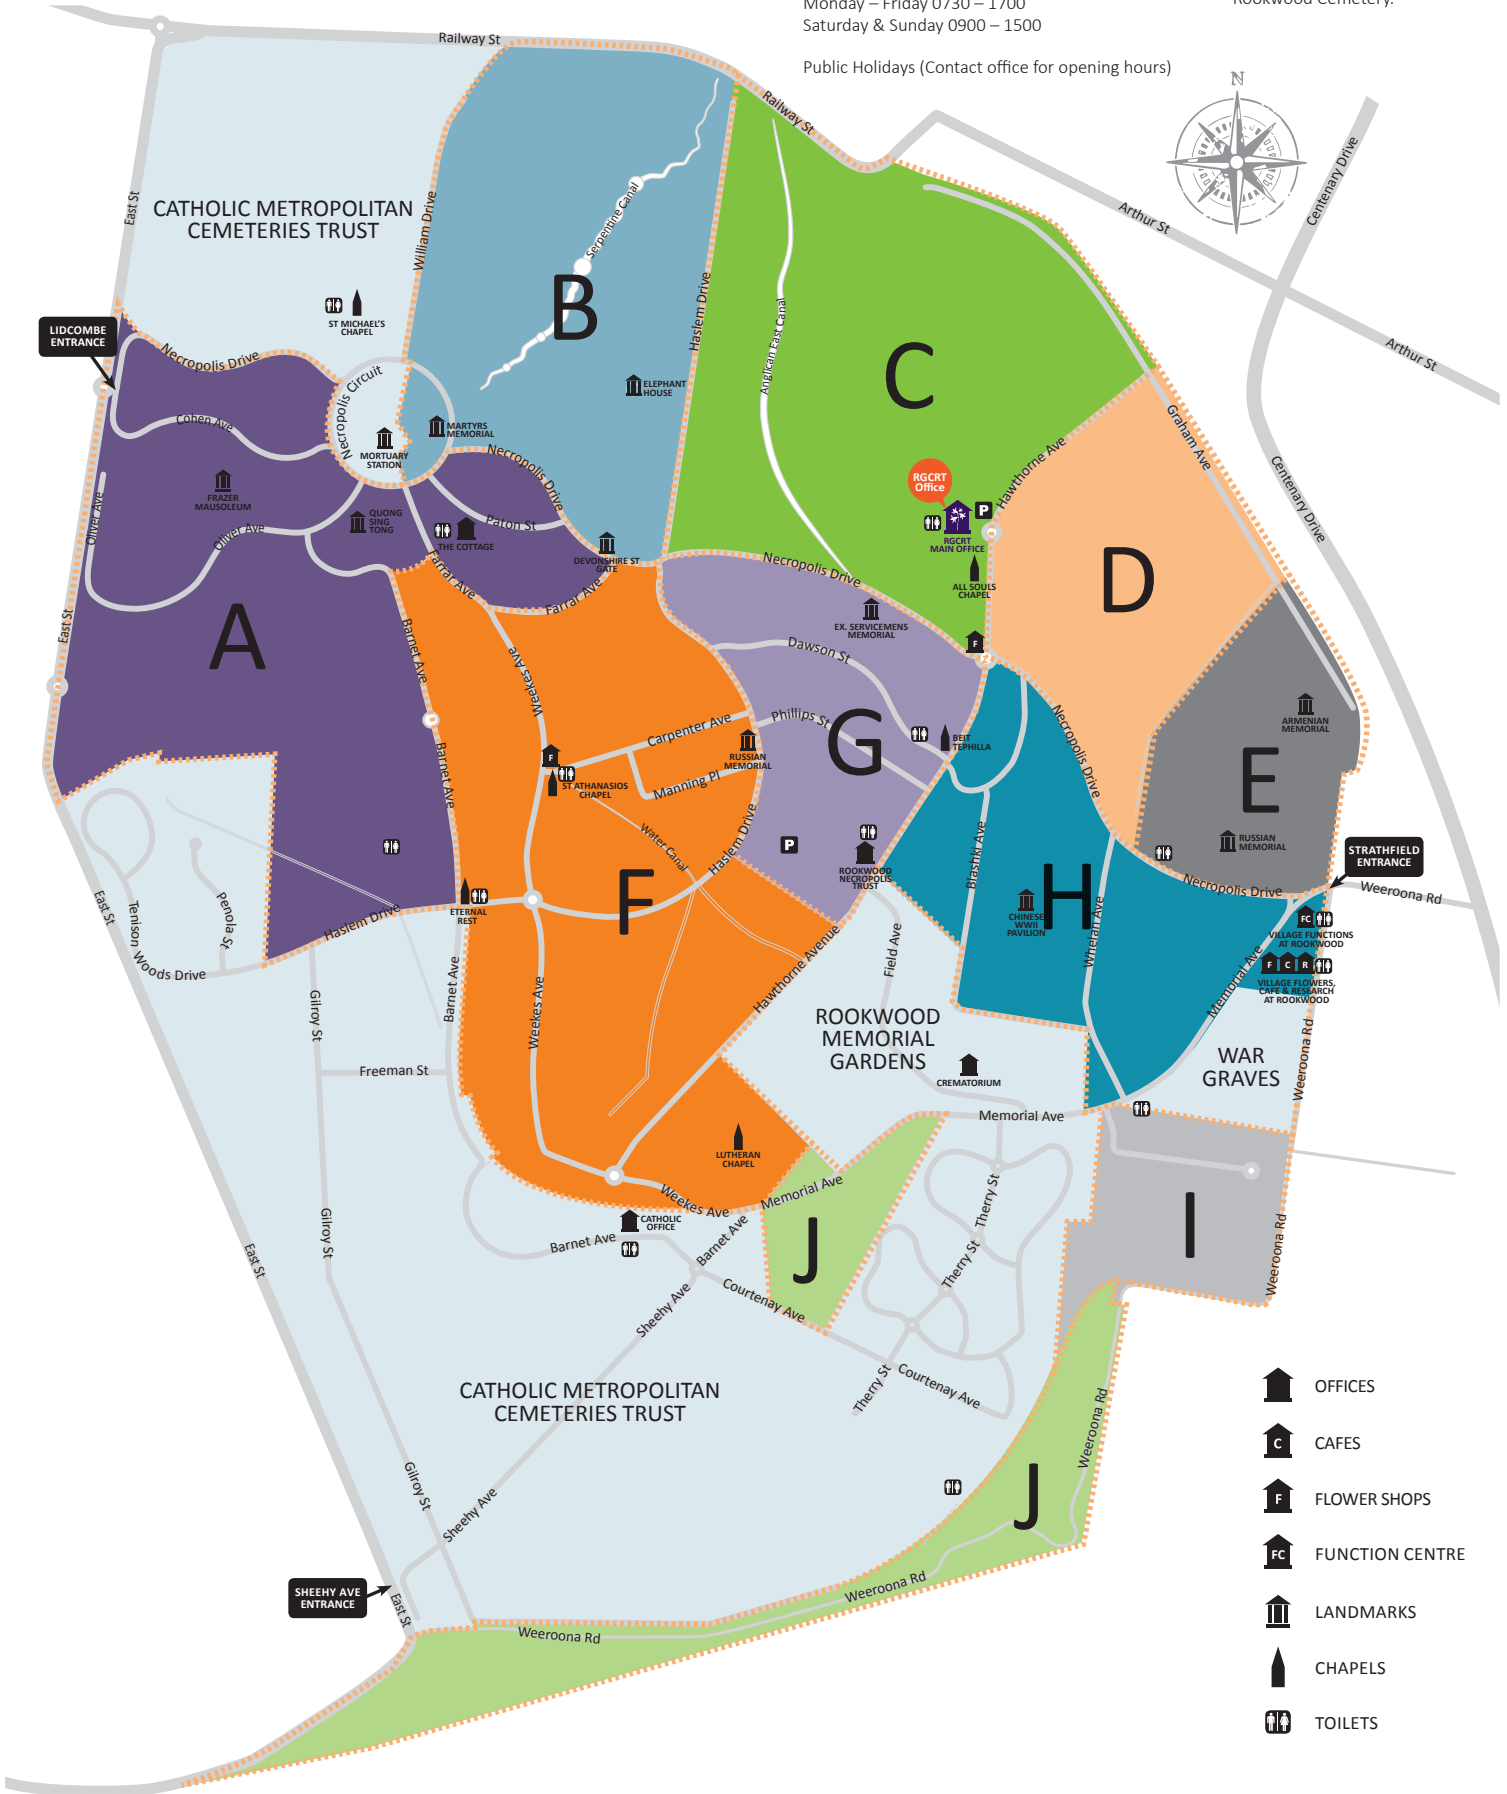

Railway St

Haslem Drive

Anglican East Canal

Hawthorne Ave

Necropolis Drive

RGCRT Office

RGCRT MAIN OFFICE

ALL SOULS CHAPEL

F

LEGENDS

A	B	C	D	E	F	G	H	I	J
Eastern Orthodox Methodist/Wesleyan Presbyterian Non-Denomination Independent Jewish Chinese	Anglican Naval Heritage Non-Denomination	Anglican Non-Denomination Heritage	Anglican Non-Denomination	Orthodox Armenian Assyrian Church of the East Assyrian Christian Non-Denomination	Eastern Orthodox Methodist Lutheran/Estonian Independent Muslim Baby Lawn Ukrainian	Jewish	Chinese, Druze, Hindu, Khmer, Maori, Vietnamese, Mandaen, Childrens, Non-Denomination, Orthodox, Muslim, Jewish	Orthodox Indo Chinese Non-Denomination Chinese	Muslim Jewish