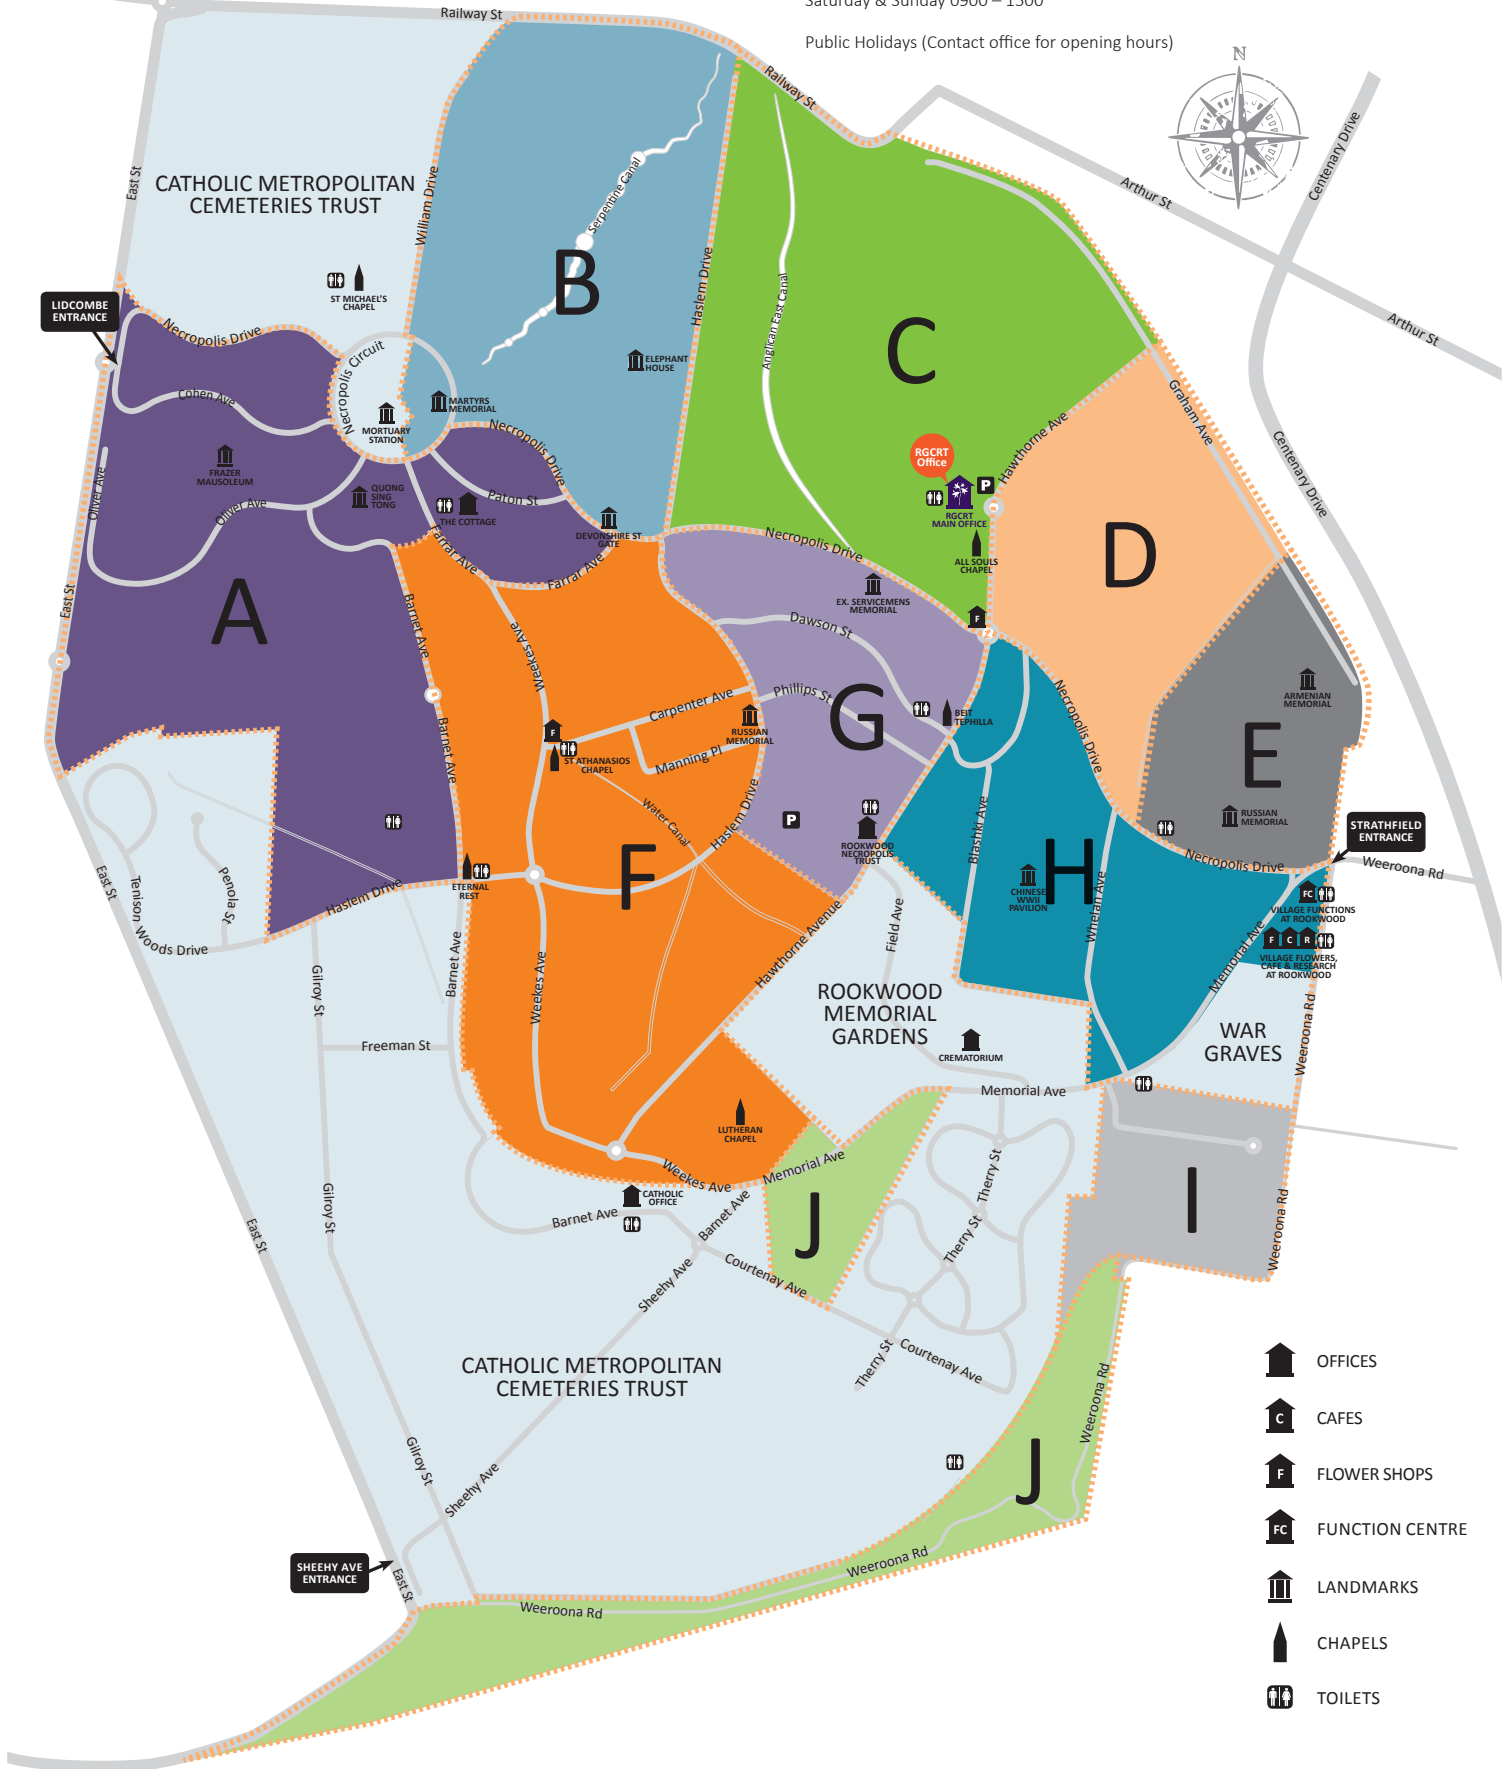

Railway St

Haslem Drive

Anglican East Canal

Hawthorne Ave

Necropolis Drive

M

NNN

MMM

8

8

5

5

5

6

8

8

## LEGENDS

A	B	C	D	E	F	G	H	I	J
Eastern Orthodox Methodist/Wesleyan Presbyterian Non-Denomination Independent Jewish Chinese	Anglican Naval Heritage Non-Denomination	Anglican Non-Denomination Heritage	Anglican Non-Denomination	Orthodox Armenian Assyrian Church of the East Assyrian Christian Non-Denomination	Eastern Orthodox Methodist Lutheran/Estonian Independent Muslim Baby Lawn Ukrainian	Jewish	Chinese, Druze, Hindu, Khmer, Maori, Vietnamese, Mandaen, Childrens, Non-Denomination, Orthodox, Muslim, Jewish	Orthodox Indo Chinese Non-Denomination Chinese	Muslim Jewish