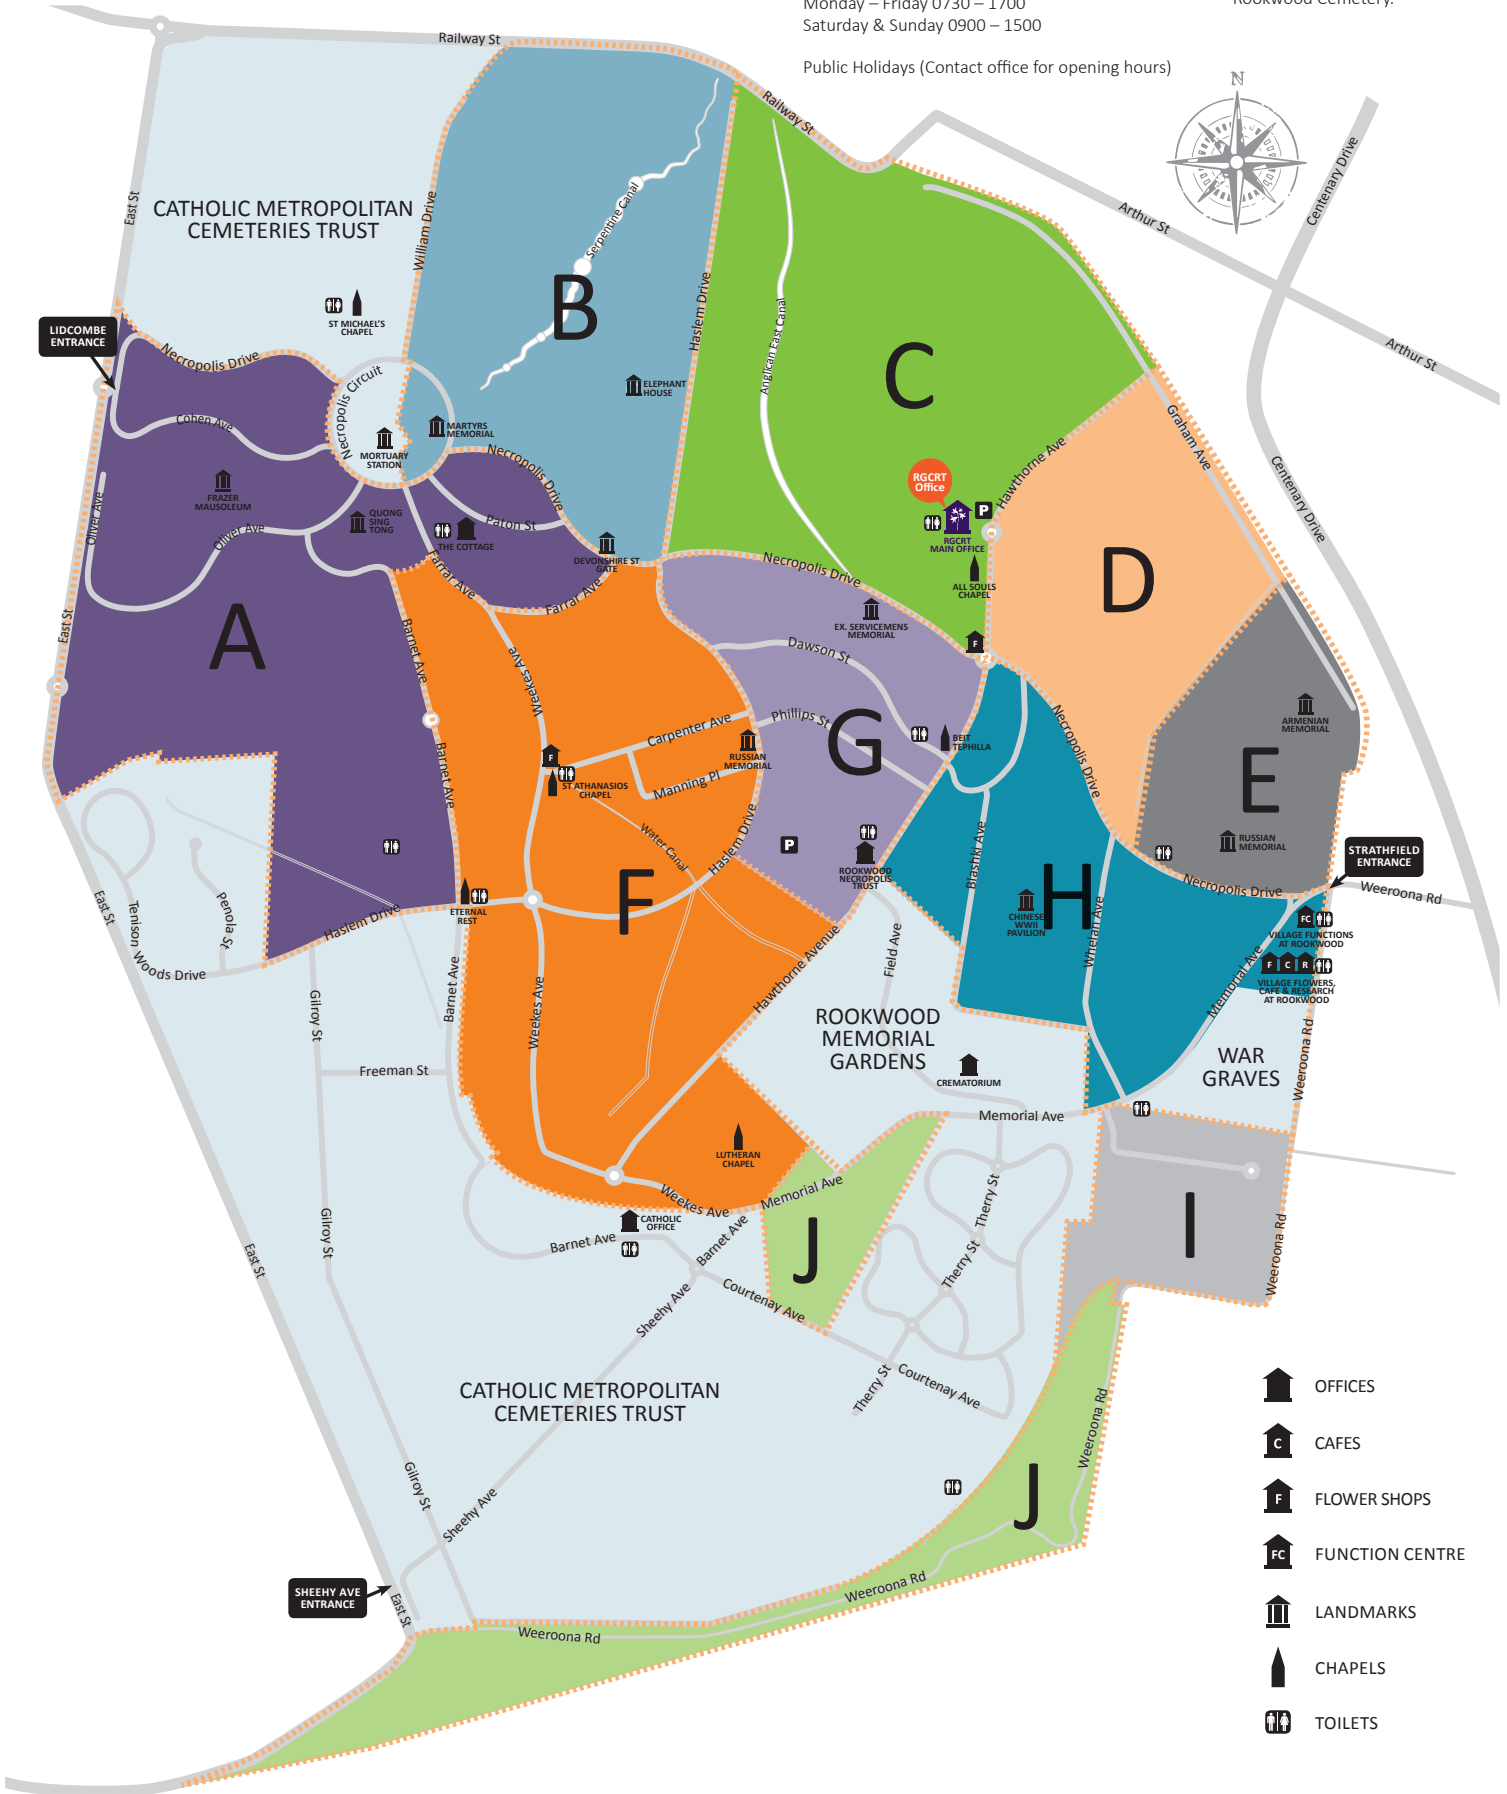

Railway St

Haslem Drive

Anglican East Canal

Hawthorne Ave

Necropolis Drive

RGCRT Office

RGCRT MAIN OFFICE

ALL SOULS CHAPEL

8

8

8

6

8

8

8

8

LEGENDS

A	B	C	D	E	F	G	H	I	J
Eastern Orthodox Methodist/Wesleyan Presbyterian Non-Denomination Independent Jewish Chinese	Anglican Naval Heritage Non-Denomination	Anglican Non-Denomination Heritage	Anglican Non-Denomination	Orthodox Armenian Assyrian Church of the East Assyrian Christian Non-Denomination	Eastern Orthodox Methodist Lutheran/Estonian Independent Muslim Baby Lawn Ukrainian	Jewish	Chinese, Druze, Hindu, Khmer, Maori, Vietnamese, Mandaen, Childrens, Non-Denomination, Orthodox, Muslim, Jewish	Orthodox Indo Chinese Non-Denomination Chinese	Muslim Jewish