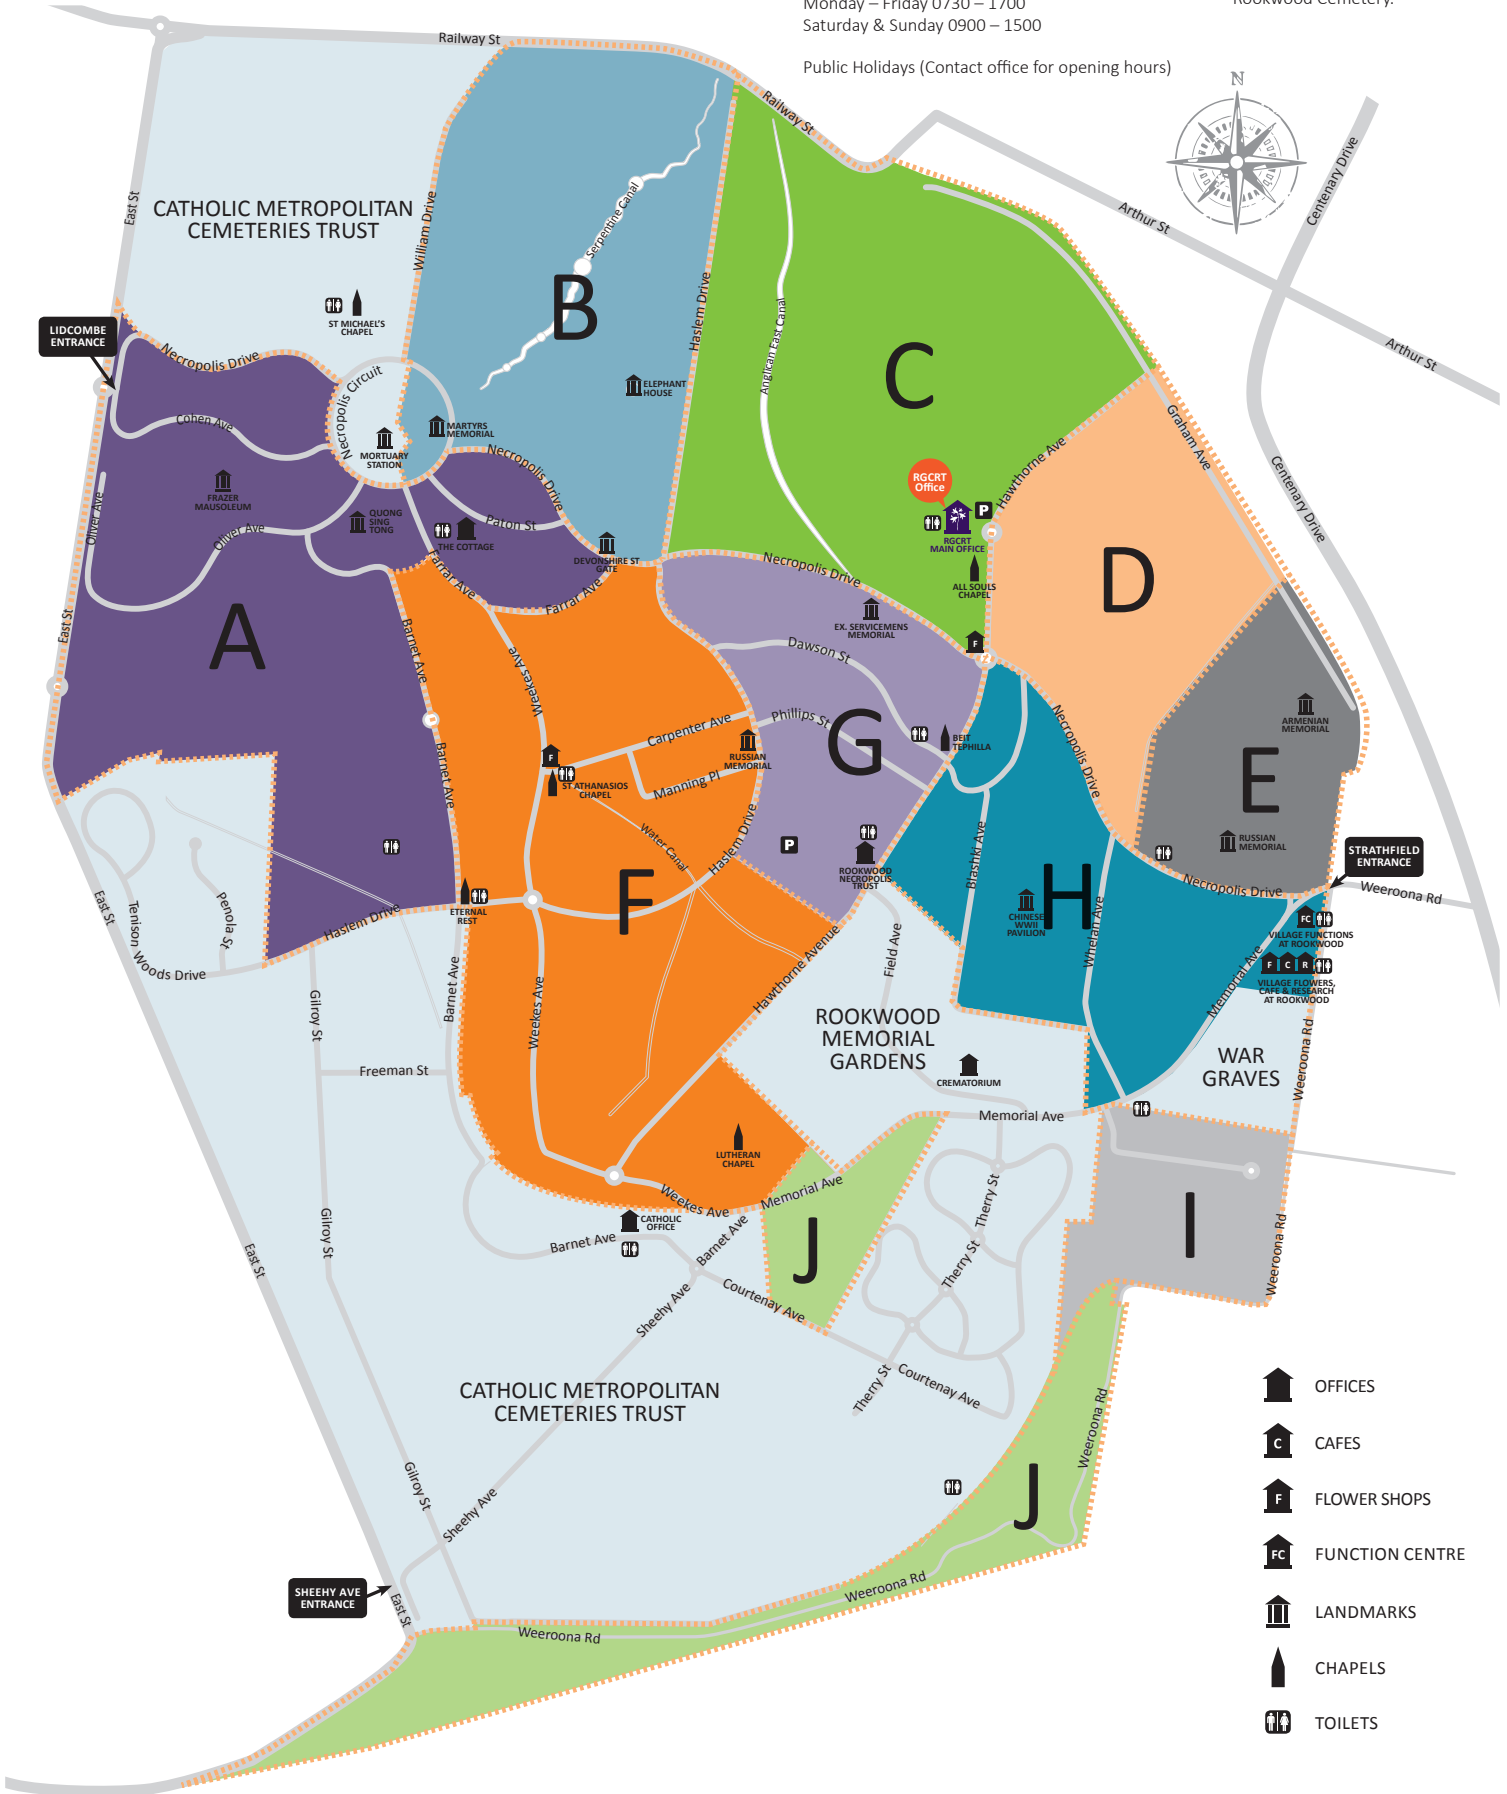

RGCRT Office

RGCRT MAIN OFFICE

ALL SOULS CHAPEL

F

Hawthorne Ave

Graham Ave

Necropolis Drive

Remembrance Path

LEGENDS

A	B	C	D	E	F	G	H	I	J
Eastern Orthodox Methodist/Wesleyan Presbyterian Non-Denomination Independent Jewish Chinese	Anglican Naval Heritage Non-Denomination	Anglican Non-Denomination Heritage	Anglican Non-Denomination	Orthodox Armenian Assyrian Church of the East Assyrian Christian Non-Denomination	Eastern Orthodox Methodist Lutheran/Estonian Independent Muslim Baby Lawn Ukrainian	Jewish	Chinese, Druze, Hindu, Khmer, Maori, Vietnamese, Mandaen, Childrens, Non-Denomination, Orthodox, Muslim, Jewish	Orthodox Indo Chinese Non-Denomination Chinese	Muslim Jewish