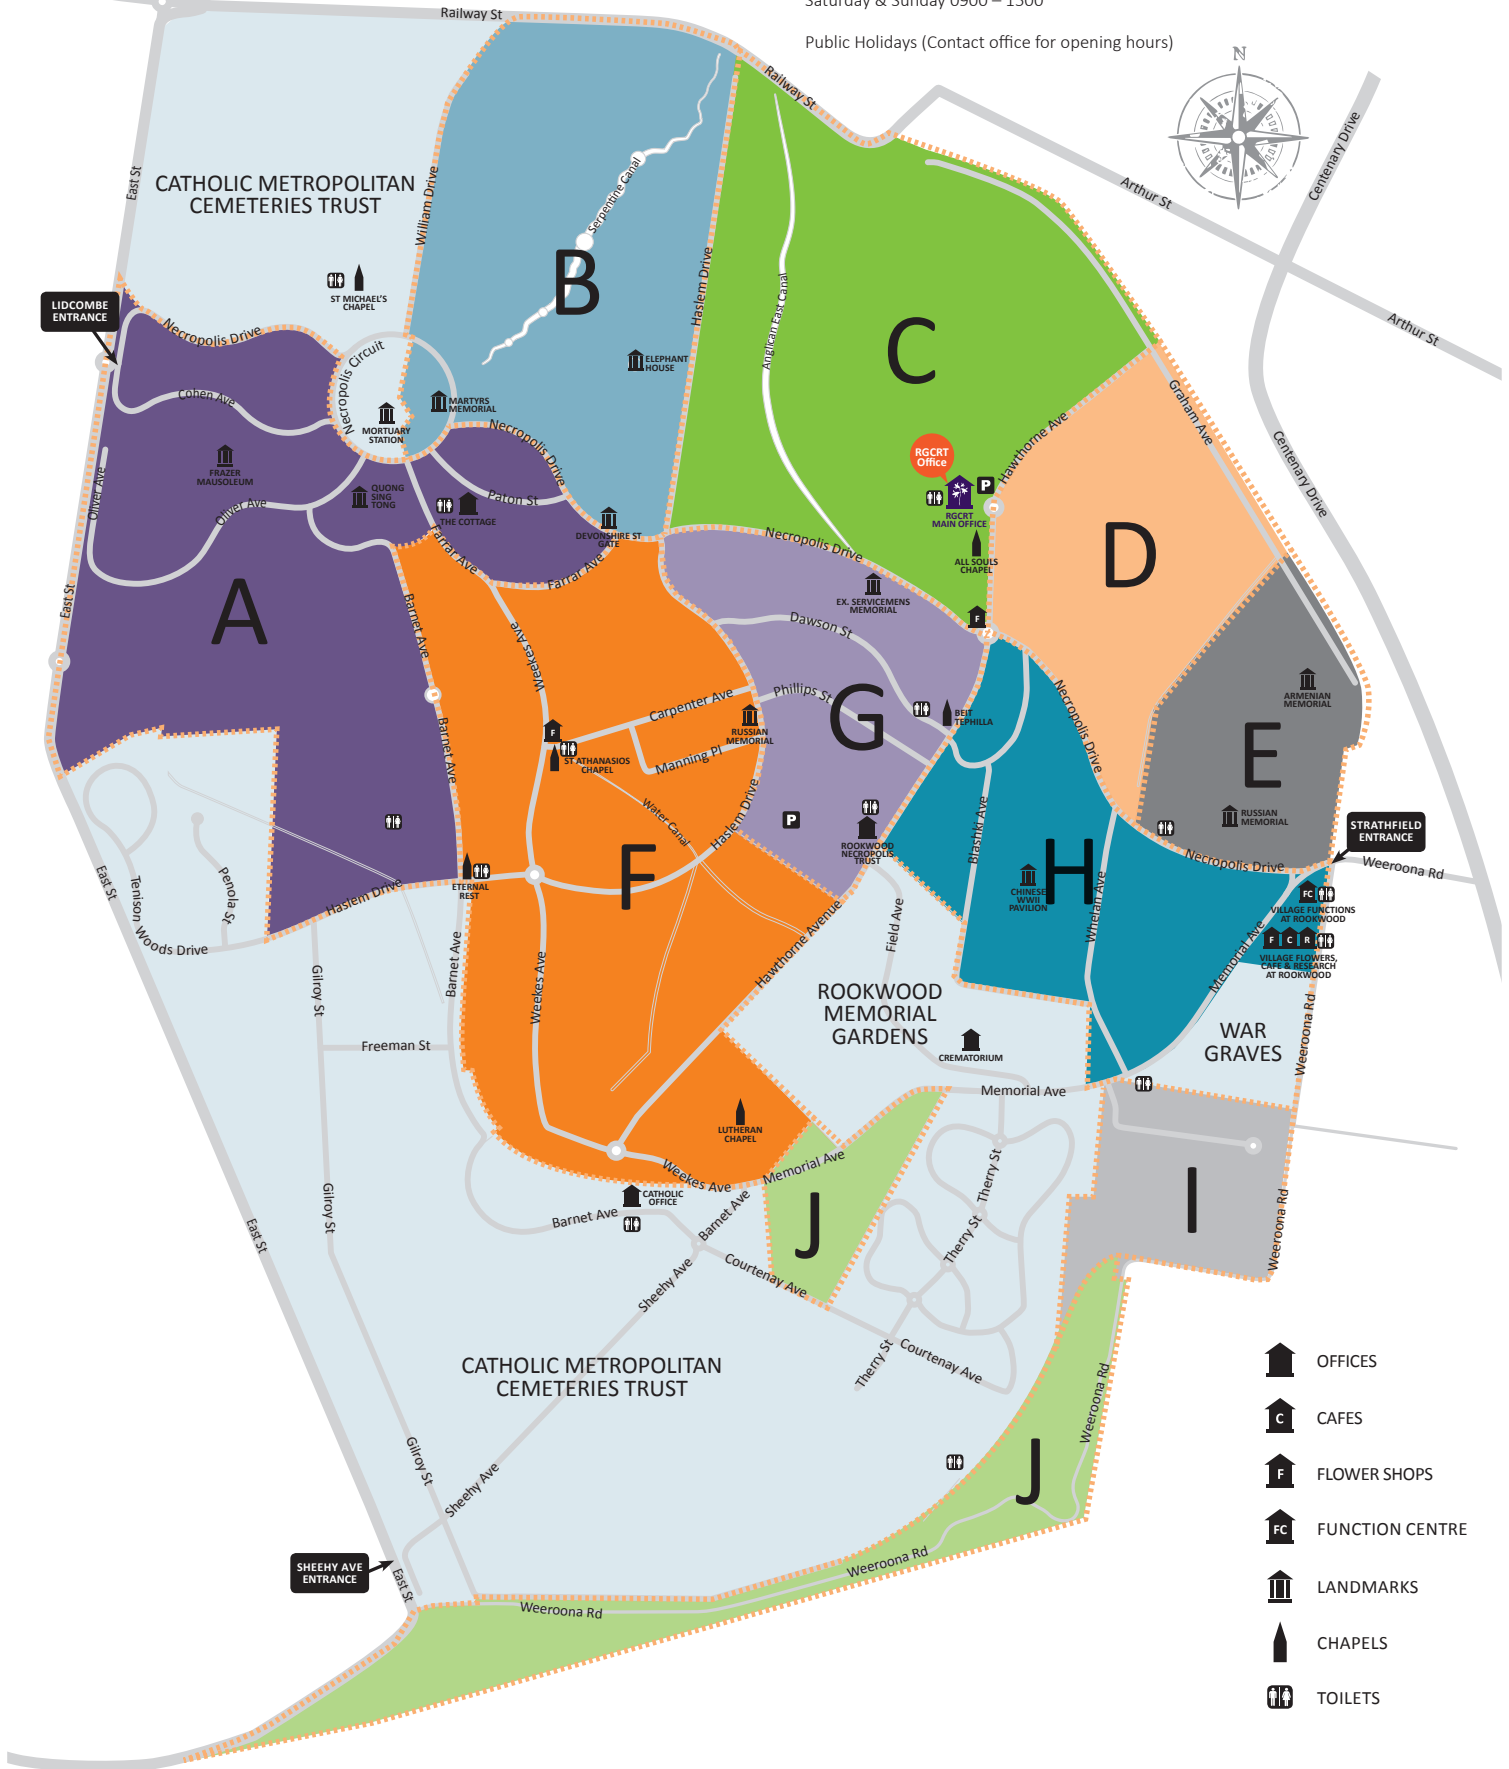

AS ASSY
**ARMENIAN
MEMORIAL**

ARM

E

**RUSSIAN
MEMORIAL**

**STRATHFIELD
ENTRANCE**

FC
**VILLAGE FUNCTIONS
AT ROOKWOOD**

F | C | R
**VILLAGE FLOWERS,
CAFE & RESEARCH
AT ROOKWOOD**

LEGENDS

A	B	C	D	E	F	G	H	I	J
Eastern Orthodox Methodist/Wesleyan Presbyterian Non-Denomination Independent Jewish Chinese	Anglican Naval Heritage Non-Denomination	Anglican Non-Denomination Heritage	Anglican Non-Denomination	Orthodox Armenian Assyrian Church of the East Assyrian Christian Non-Denomination	Eastern Orthodox Methodist Lutheran/Estonian Independent Muslim Baby Lawn Ukrainian	Jewish	Chinese, Druze, Hindu, Khmer, Maori, Vietnamese, Mandaen, Childrens, Non-Denomination, Orthodox, Muslim, Jewish	Orthodox Indo Chinese Non-Denomination Chinese	Muslim Jewish