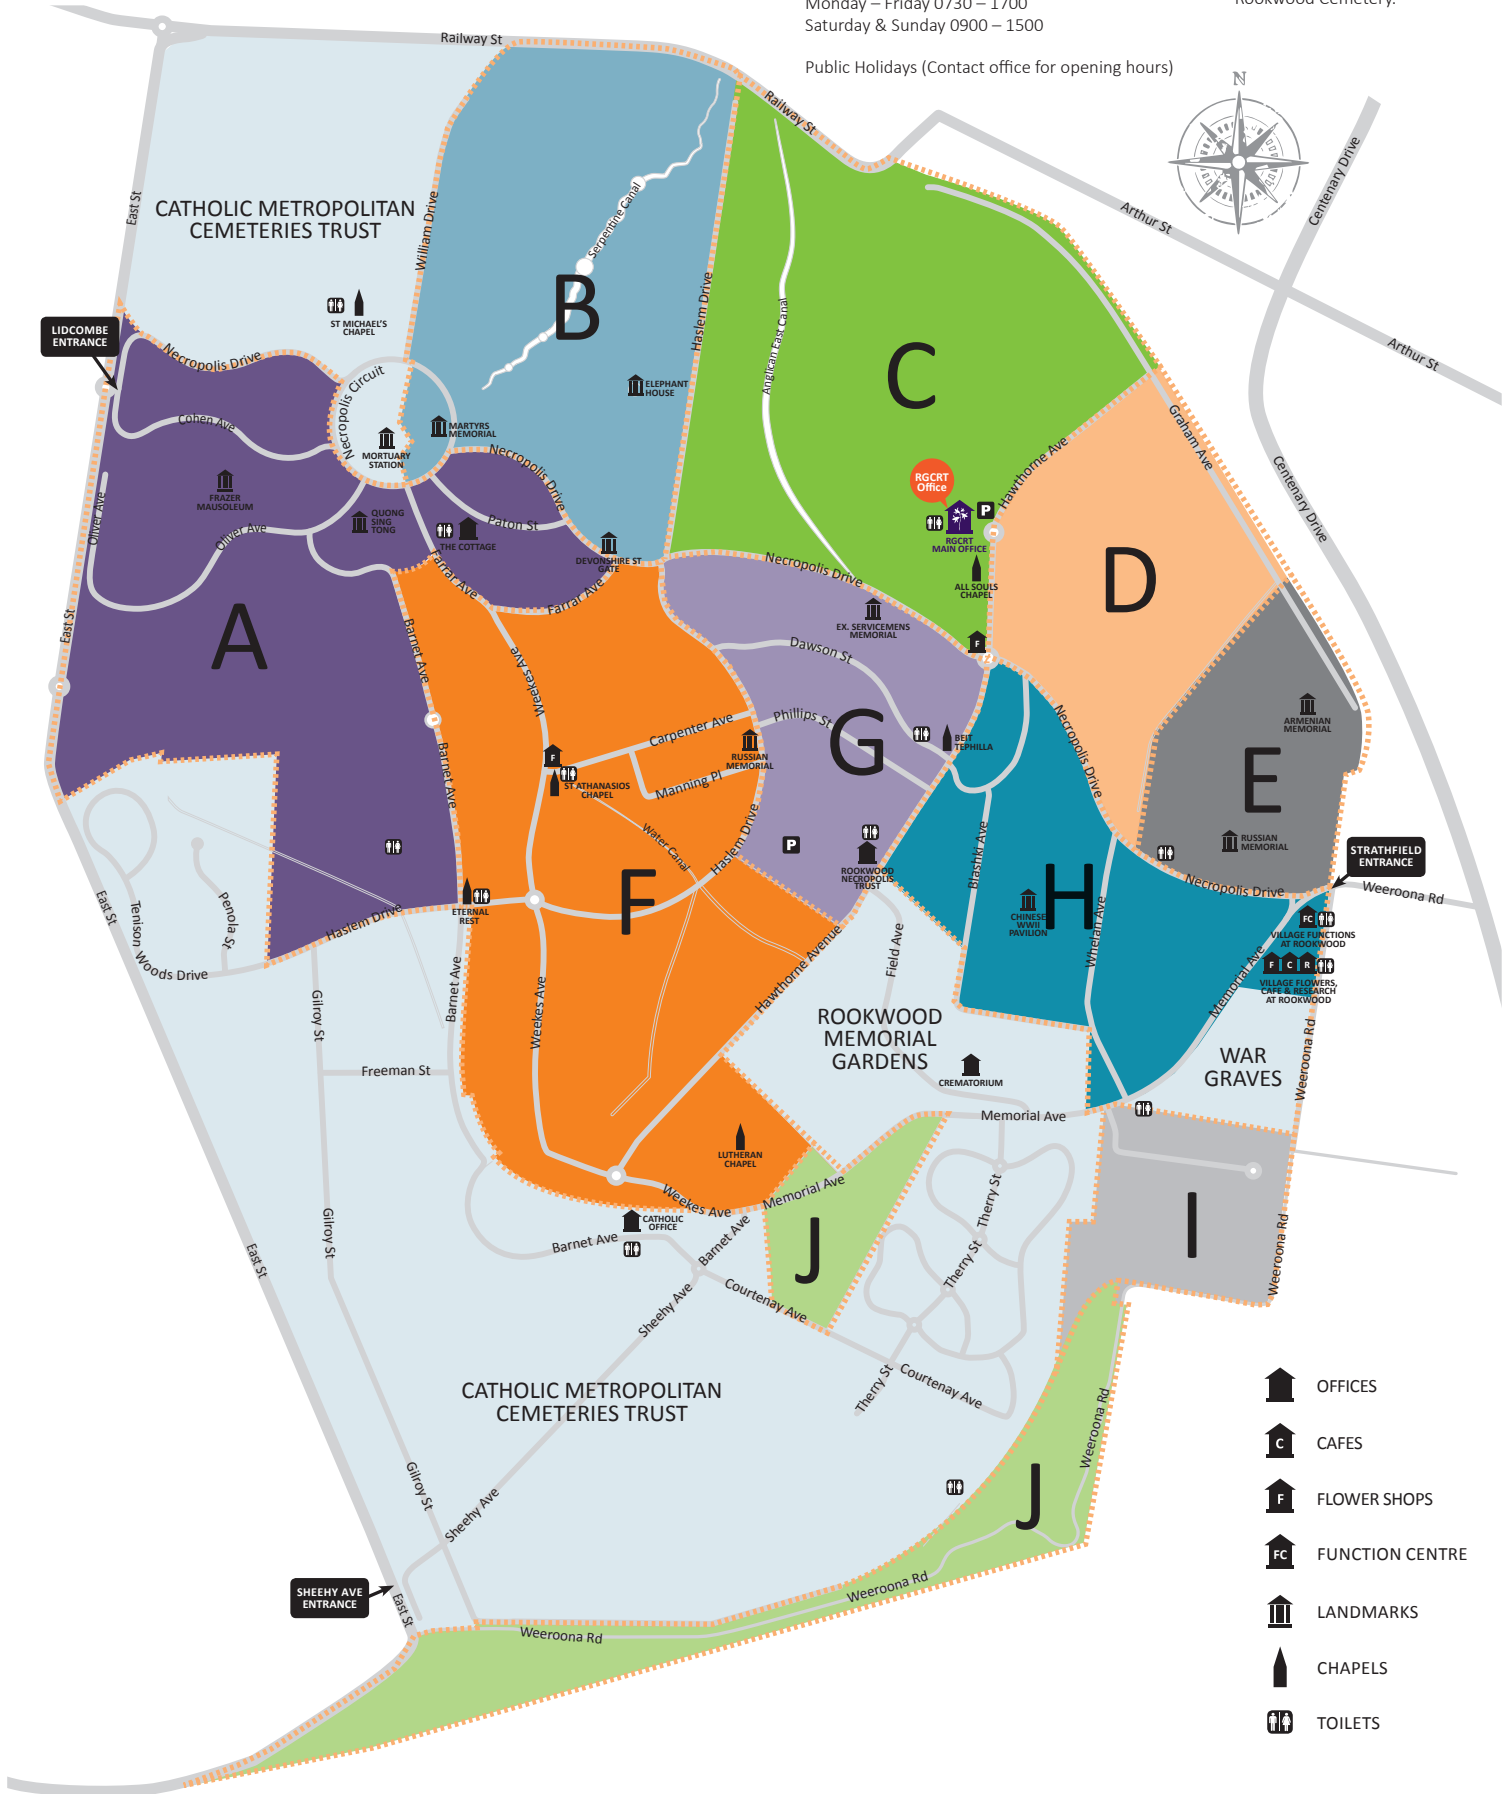

NNNN

Serbian Orthodox 5 Lawn 3

RO4A

RO4

RO3

AS ASSY
ARMENIAN
MEMORIAL

RO2

ARM

19

19A

SO2

RO1

E
19

19

19B

SO1

RO1

19

19

AsCh

RUSSIAN
MEMORIAL

19

19

**STRATHFIELD
ENTRANCE**

Necropolis Drive

Weeroona Rd

VILLAGE FUNCTIONS
AT ROOKWOOD

VILLAGE FLOWERS,
CAFE & RESEARCH
AT ROOKWOOD

Memorial Ave

LEGENDS

A	B	C	D	E	F	G	H	I	J
Eastern Orthodox Methodist/Wesleyan Presbyterian Non-Denomination Independent Jewish Chinese	Anglican Naval Heritage Non-Denomination	Anglican Non-Denomination Heritage	Anglican Non-Denomination	Orthodox Armenian Assyrian Church of the East Assyrian Christian Non-Denomination	Eastern Orthodox Methodist Lutheran/Estonian Independent Muslim Baby Lawn Ukrainian	Jewish	Chinese, Druze, Hindu, Khmer, Maori, Vietnamese, Mandaen, Childrens, Non-Denomination, Orthodox, Muslim, Jewish	Orthodox Indo Chinese Non-Denomination Chinese	Muslim Jewish