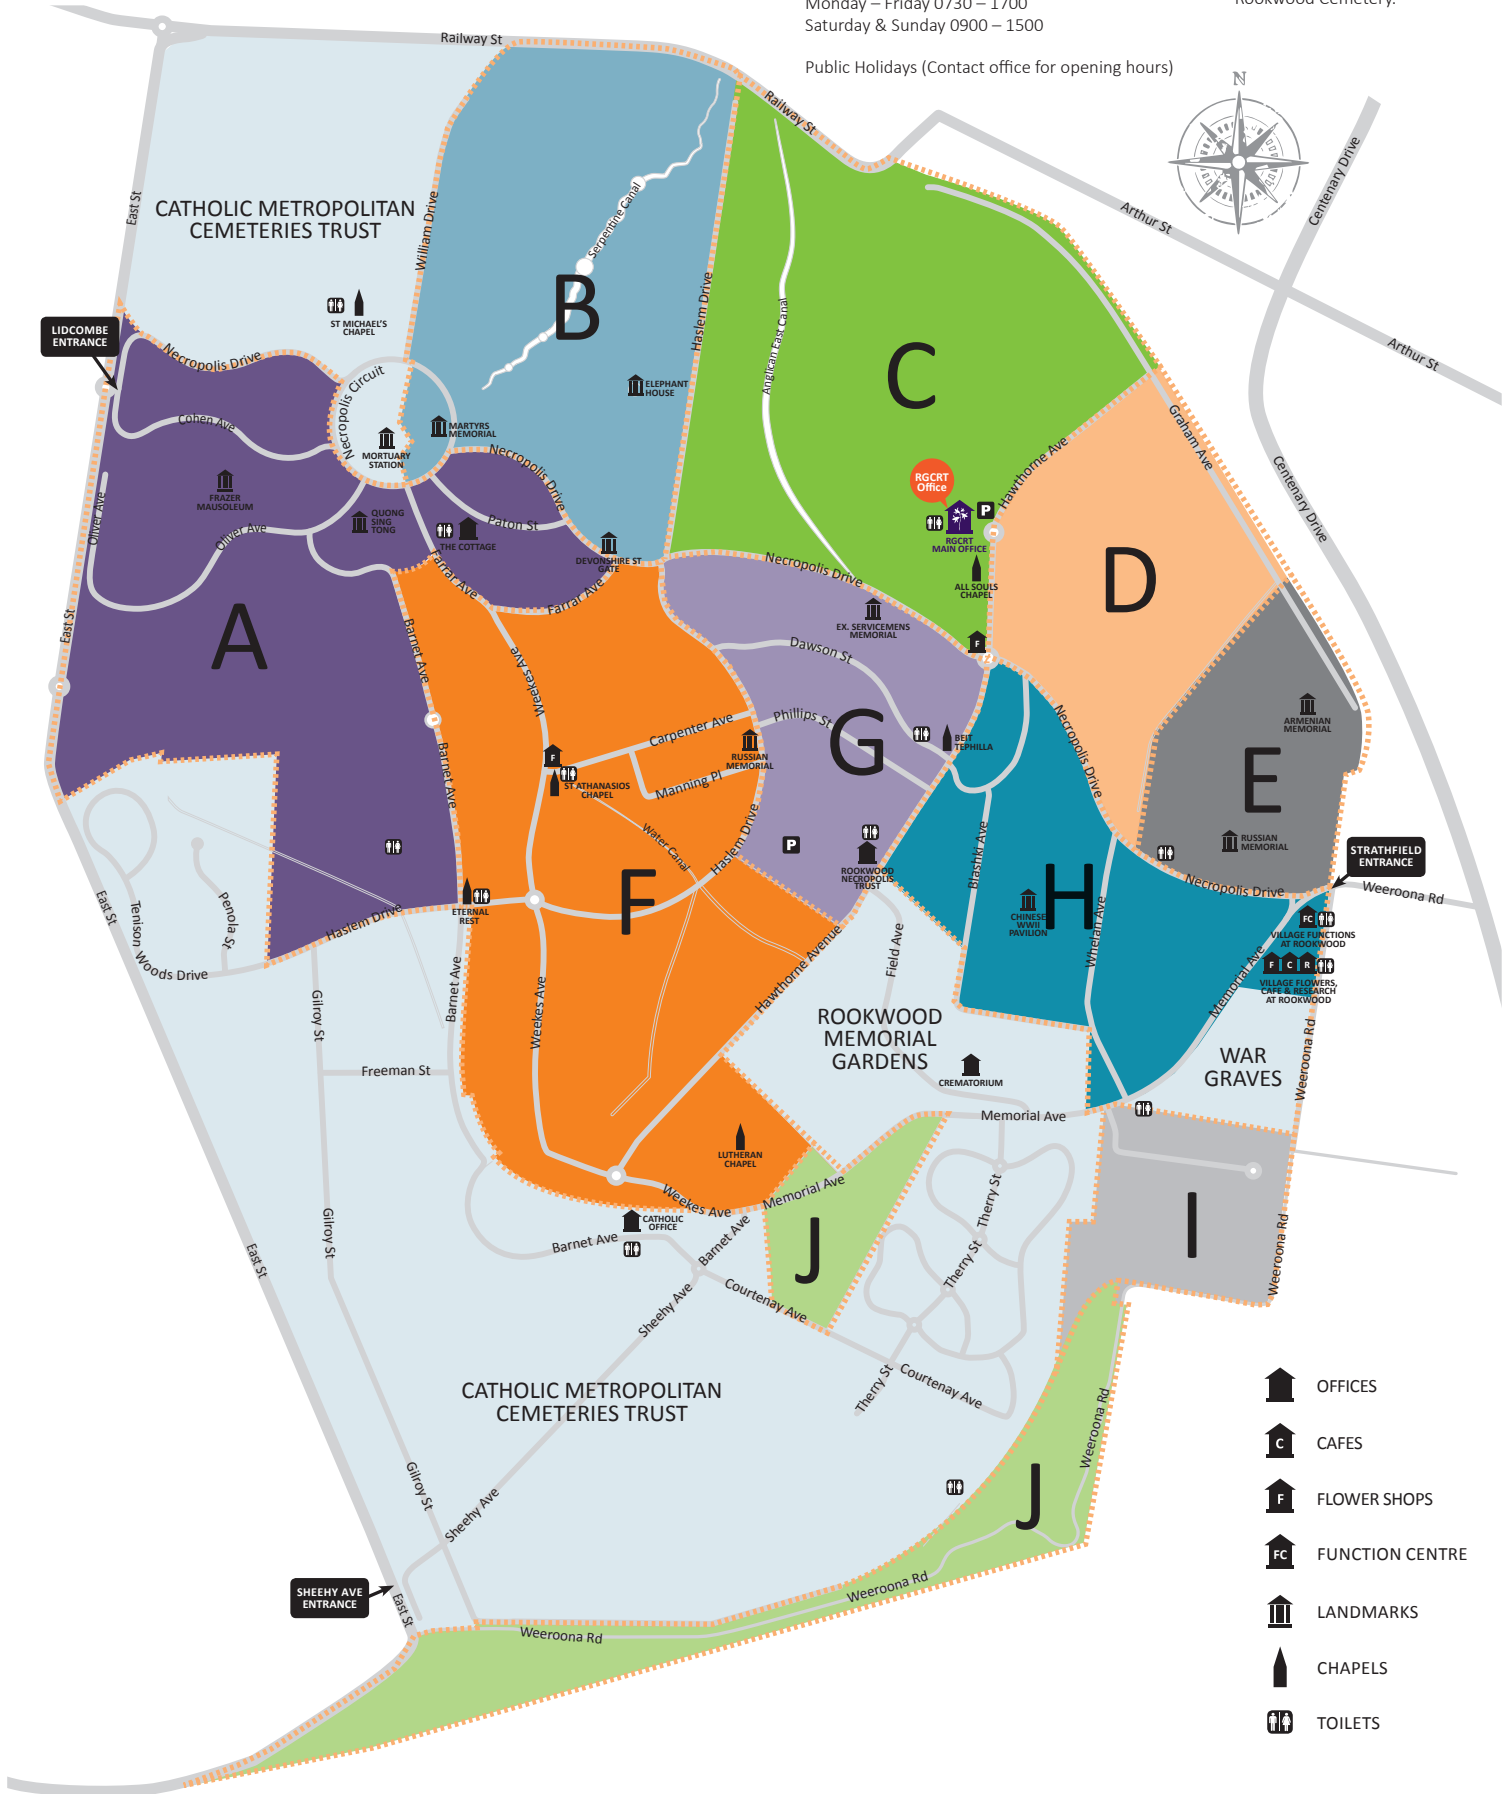

AS ASSY
**ARMENIAN
MEMORIAL**

ARM
E
19

RO1
**RUSSIAN
MEMORIAL**

**STRATHFIELD
ENTRANCE**

FC
**VILLAGE FUNCTIONS
AT ROOKWOOD**

FCR
**VILLAGE FLOWERS,
CAFE & RESEARCH
AT ROOKWOOD**

LEGENDS

A	B	C	D	E	F	G	H	I	J
Eastern Orthodox Methodist/Wesleyan Presbyterian Non-Denomination Independent Jewish Chinese	Anglican Naval Heritage Non-Denomination	Anglican Non-Denomination Heritage	Anglican Non-Denomination	Orthodox Armenian Assyrian Church of the East Assyrian Christian Non-Denomination	Eastern Orthodox Methodist Lutheran/Estonian Independent Muslim Baby Lawn Ukrainian	Jewish	Chinese, Druze, Hindu, Khmer, Maori, Vietnamese, Mandaen, Childrens, Non-Denomination, Orthodox, Muslim, Jewish	Orthodox Indo Chinese Non-Denomination Chinese	Muslim Jewish