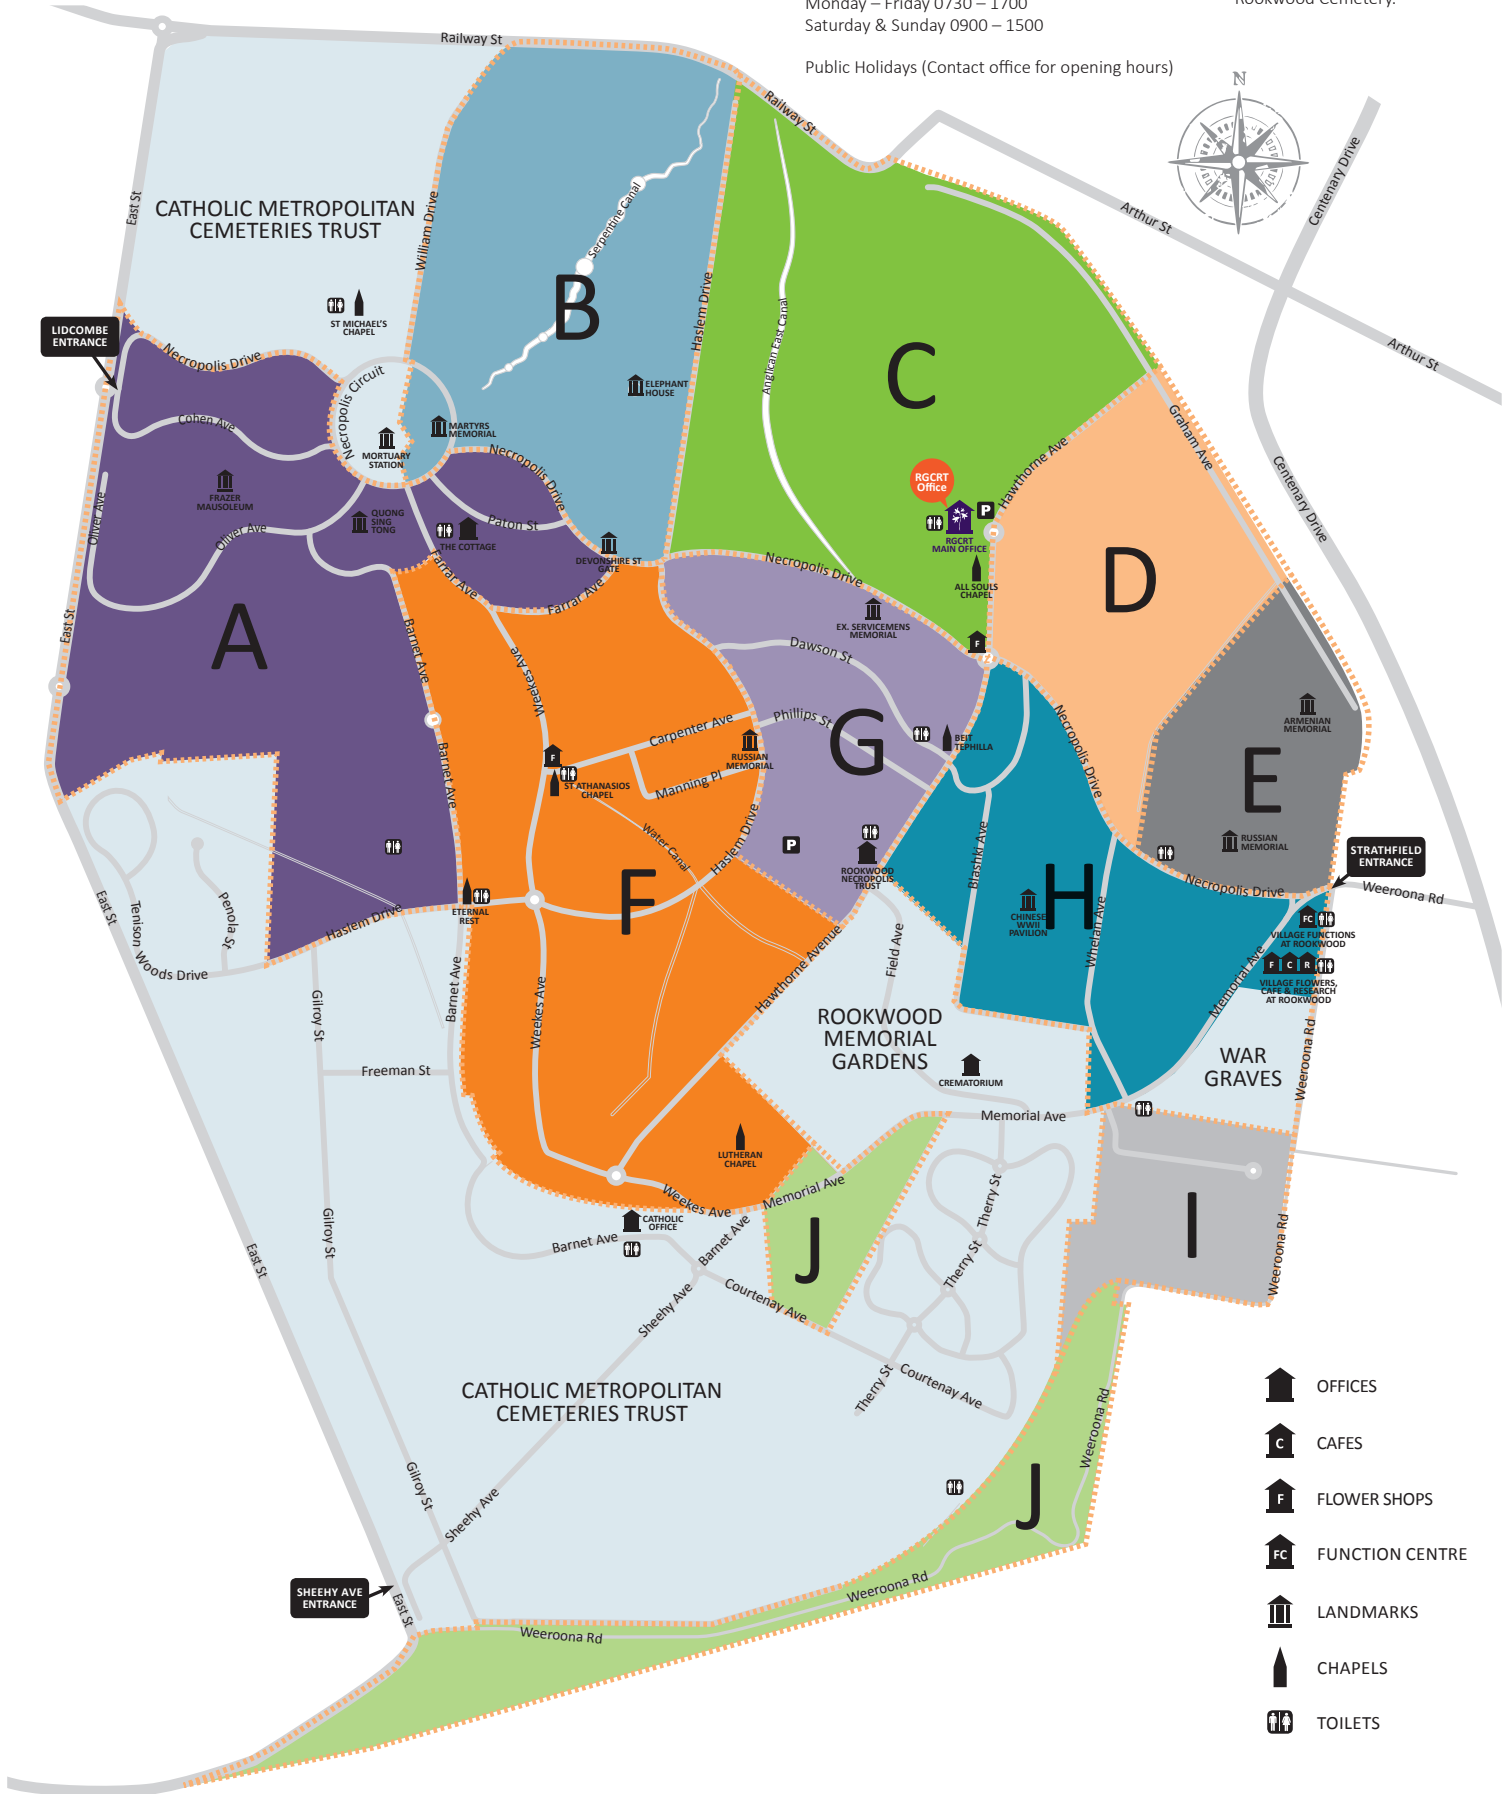

Necropolis Drive

Dawson St

Phillips St

Haslem Drive

EX. SERVICEMENS
MEMORIAL

RUSSIAN
MEMORIAL

BEIT
TEPHILLA

ROOKWOOD
NECROPOLIS
TRUST

18A

RUSSIAN
MEMORIAL

24L

24F

24C

18A

24J

24G

24D

18

18E

24K

24H

24E

24A

26G

26D

26J

26F

26E

26C

ROOKWOOD
NECROPOLIS
TRUST

LEGENDS

A	B	C	D	E	F	G	H	I	J
Eastern Orthodox Methodist/Wesleyan Presbyterian Non-Denomination Independent Jewish Chinese	Anglican Naval Heritage Non-Denomination	Anglican Non-Denomination Heritage	Anglican Non-Denomination	Orthodox Armenian Assyrian Church of the East Assyrian Christian Non-Denomination	Eastern Orthodox Methodist Lutheran/Estonian Independent Muslim Baby Lawn Ukrainian	Jewish	Chinese, Druze, Hindu, Khmer, Maori, Vietnamese, Mandaen, Childrens, Non-Denomination, Orthodox, Muslim, Jewish	Orthodox Indo Chinese Non-Denomination Chinese	Muslim Jewish