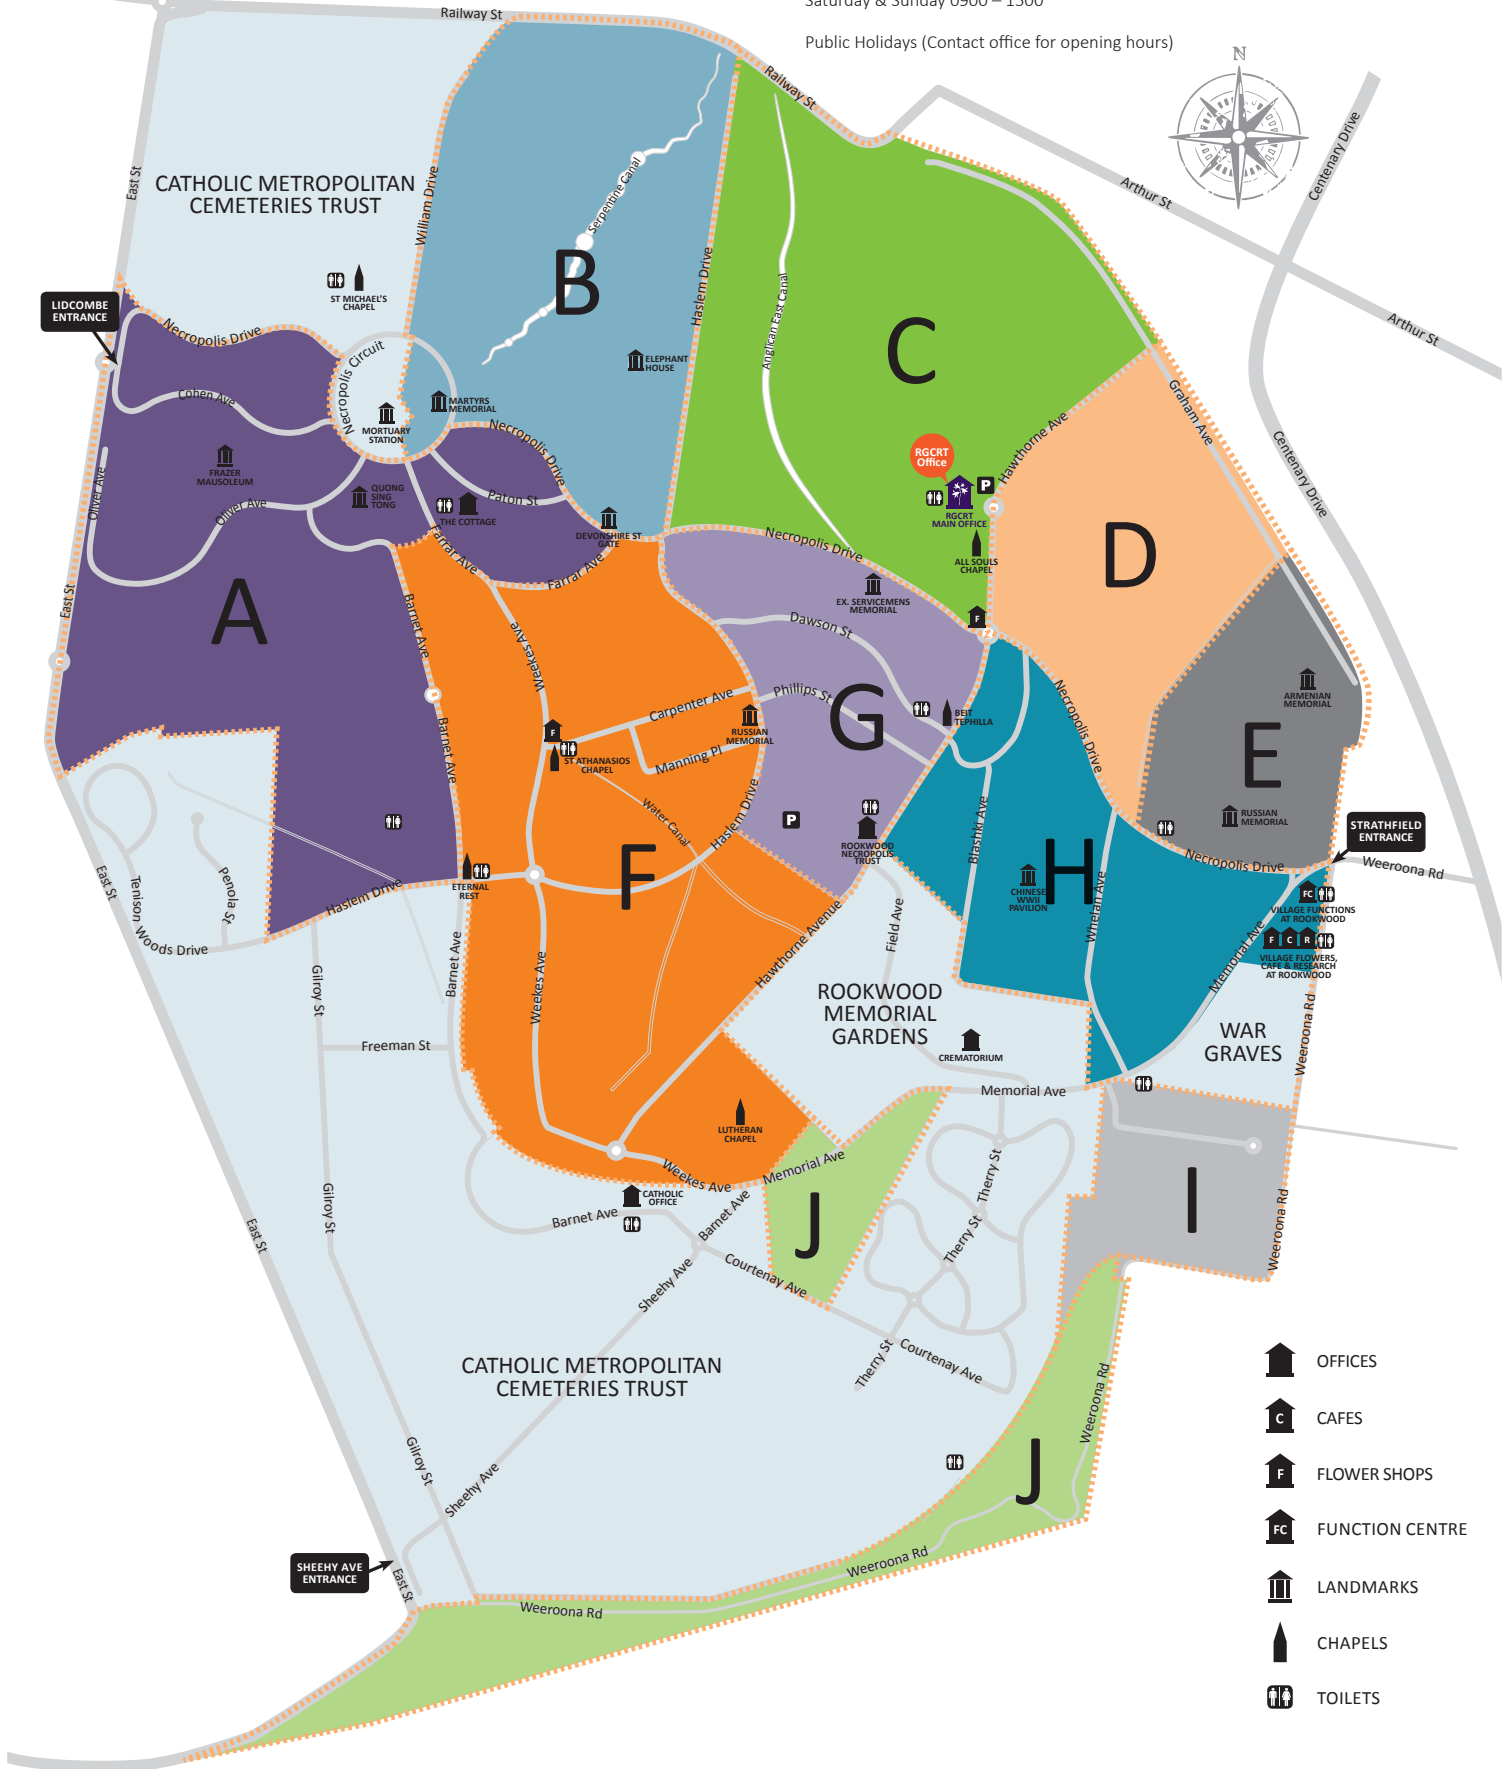

**STRATHFIELD ENTRANCE**

**ROOKWOOD NECROPOLIS TRUST**

**BEIT TEPHILLA**

**CHINESE WWII PAVILION**

**VILLAGE FUNCTIONS AT ROOKWOOD**

**VILLAGE FLOWERS, CAFE & RESEARCH AT ROOKWOOD**

**WAR GRAVES**

## LEGENDS

A	B	C	D	E	F	G	H	I	J
Eastern Orthodox Methodist/Wesleyan Presbyterian Non-Denomination Independent Jewish Chinese	Anglican Naval Heritage Non-Denomination	Anglican Non-Denomination Heritage	Anglican Non-Denomination	Orthodox Armenian Assyrian Church of the East Assyrian Christian Non-Denomination	Eastern Orthodox Methodist Lutheran/Estonian Independent Muslim Baby Lawn Ukrainian	Jewish	Chinese, Druze, Hindu, Khmer, Maori, Vietnamese, Mandaen, Childrens, Non-Denomination, Orthodox, Muslim, Jewish	Orthodox Indo Chinese Non-Denomination Chinese	Muslim Jewish