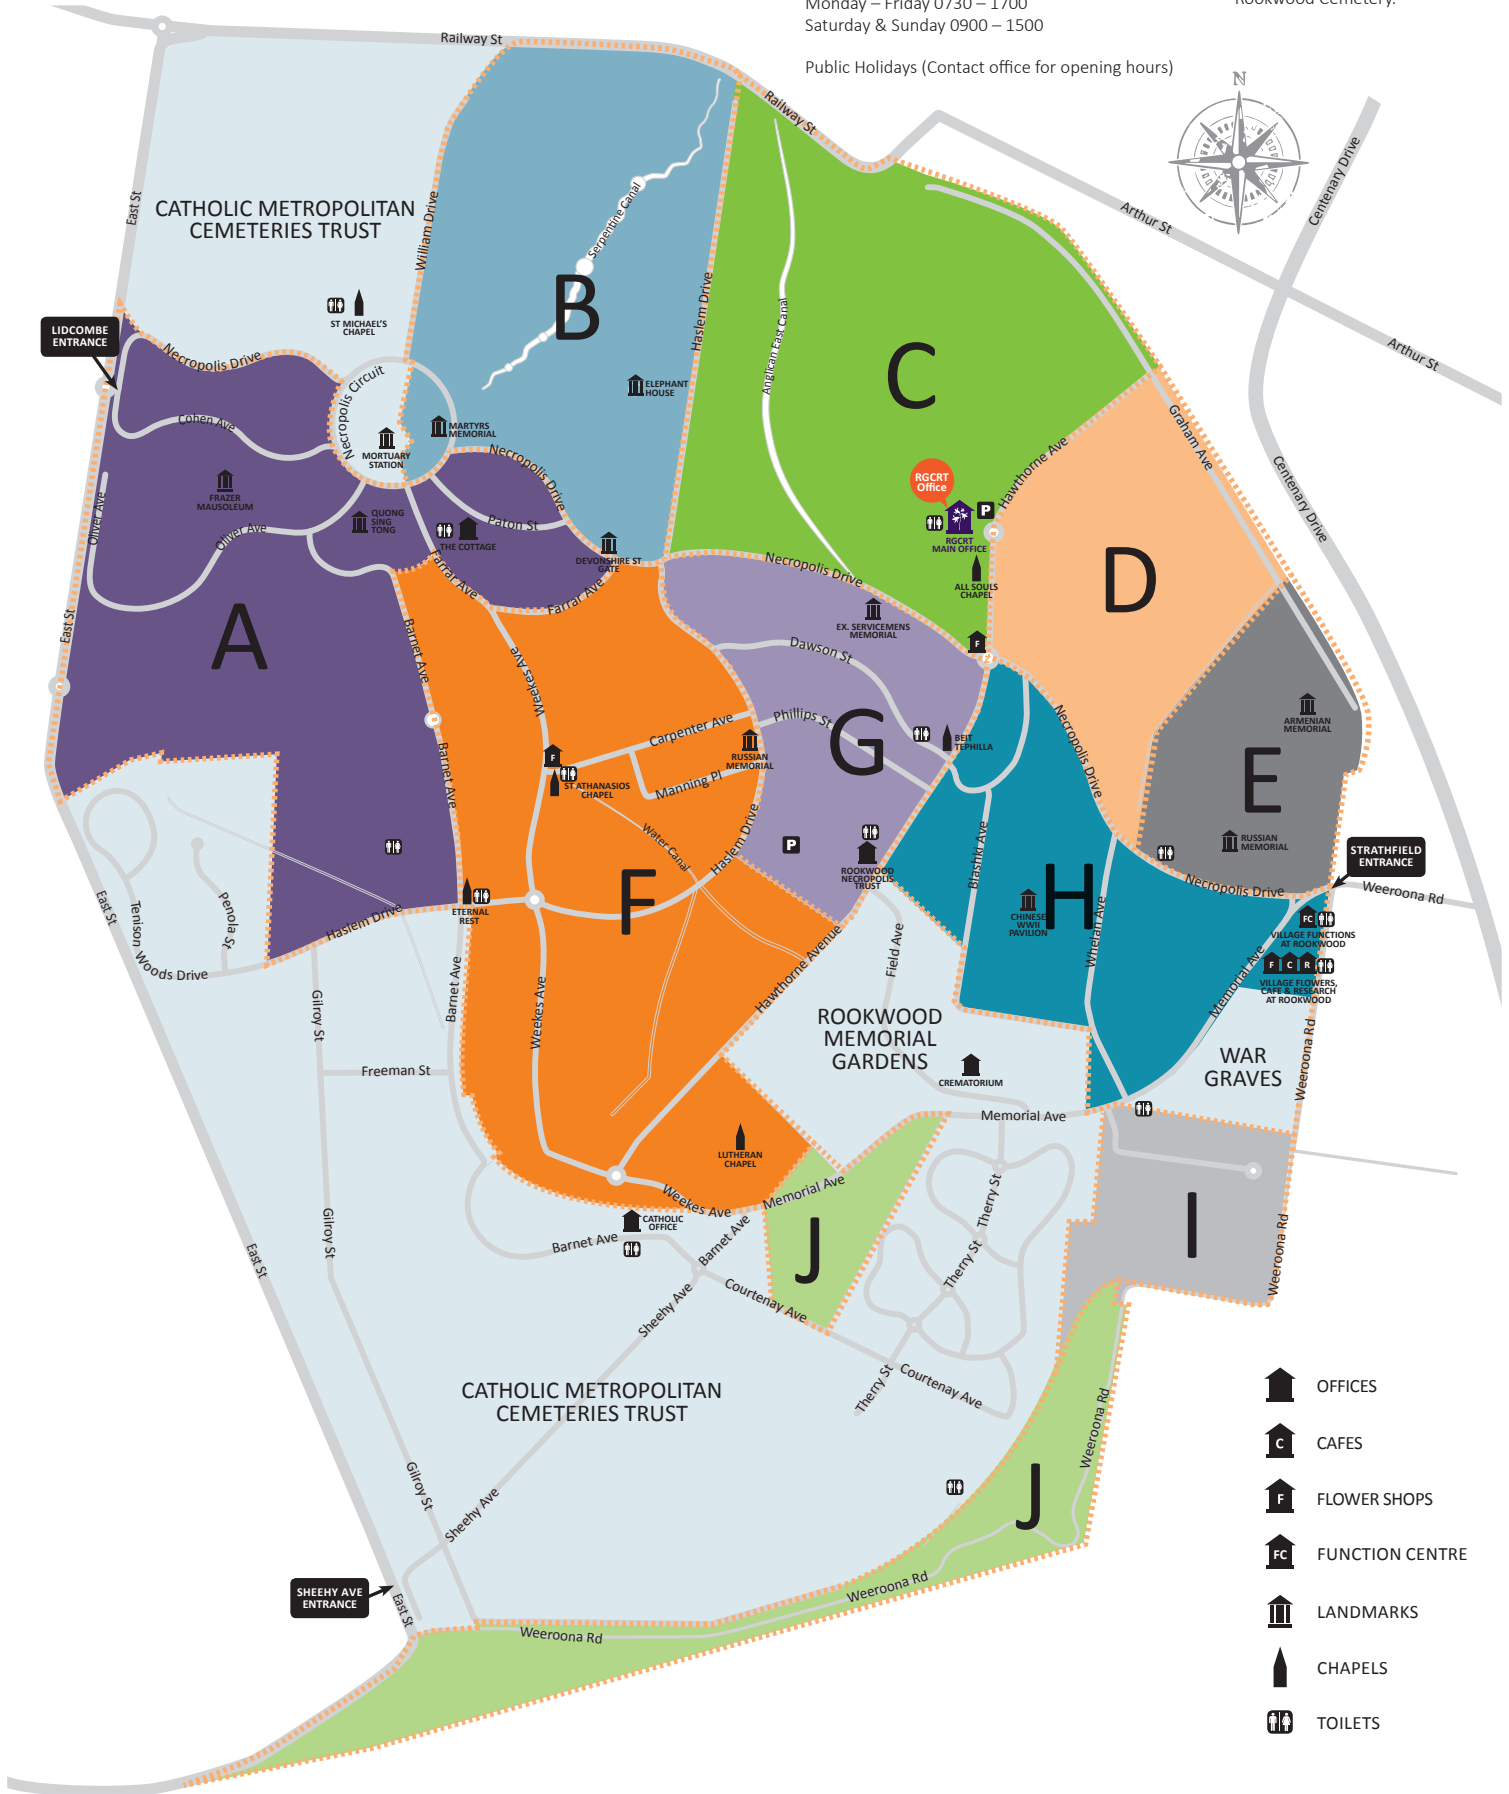

STRATHFIELD ENTRANCE

ROOKWOOD NECROPOLIS TRUST

CHINESE WWII PAVILION

VILLAGE FUNCTIONS AT ROOKWOOD

VILLAGE FLOWERS, CAFE & RESEARCH AT ROOKWOOD

WAR GRAVES

LEGENDS

A	B	C	D	E	F	G	H	I	J
Eastern Orthodox Methodist/Wesleyan Presbyterian Non-Denomination Independent Jewish Chinese	Anglican Naval Heritage Non-Denomination	Anglican Non-Denomination Heritage	Anglican Non-Denomination	Orthodox Armenian Assyrian Church of the East Assyrian Christian Non-Denomination	Eastern Orthodox Methodist Lutheran/Estonian Independent Muslim Baby Lawn Ukrainian	Jewish	Chinese, Druze, Hindu, Khmer, Maori, Vietnamese, Mandaen, Childrens, Non-Denomination, Orthodox, Muslim, Jewish	Orthodox Indo Chinese Non-Denomination Chinese	Muslim Jewish