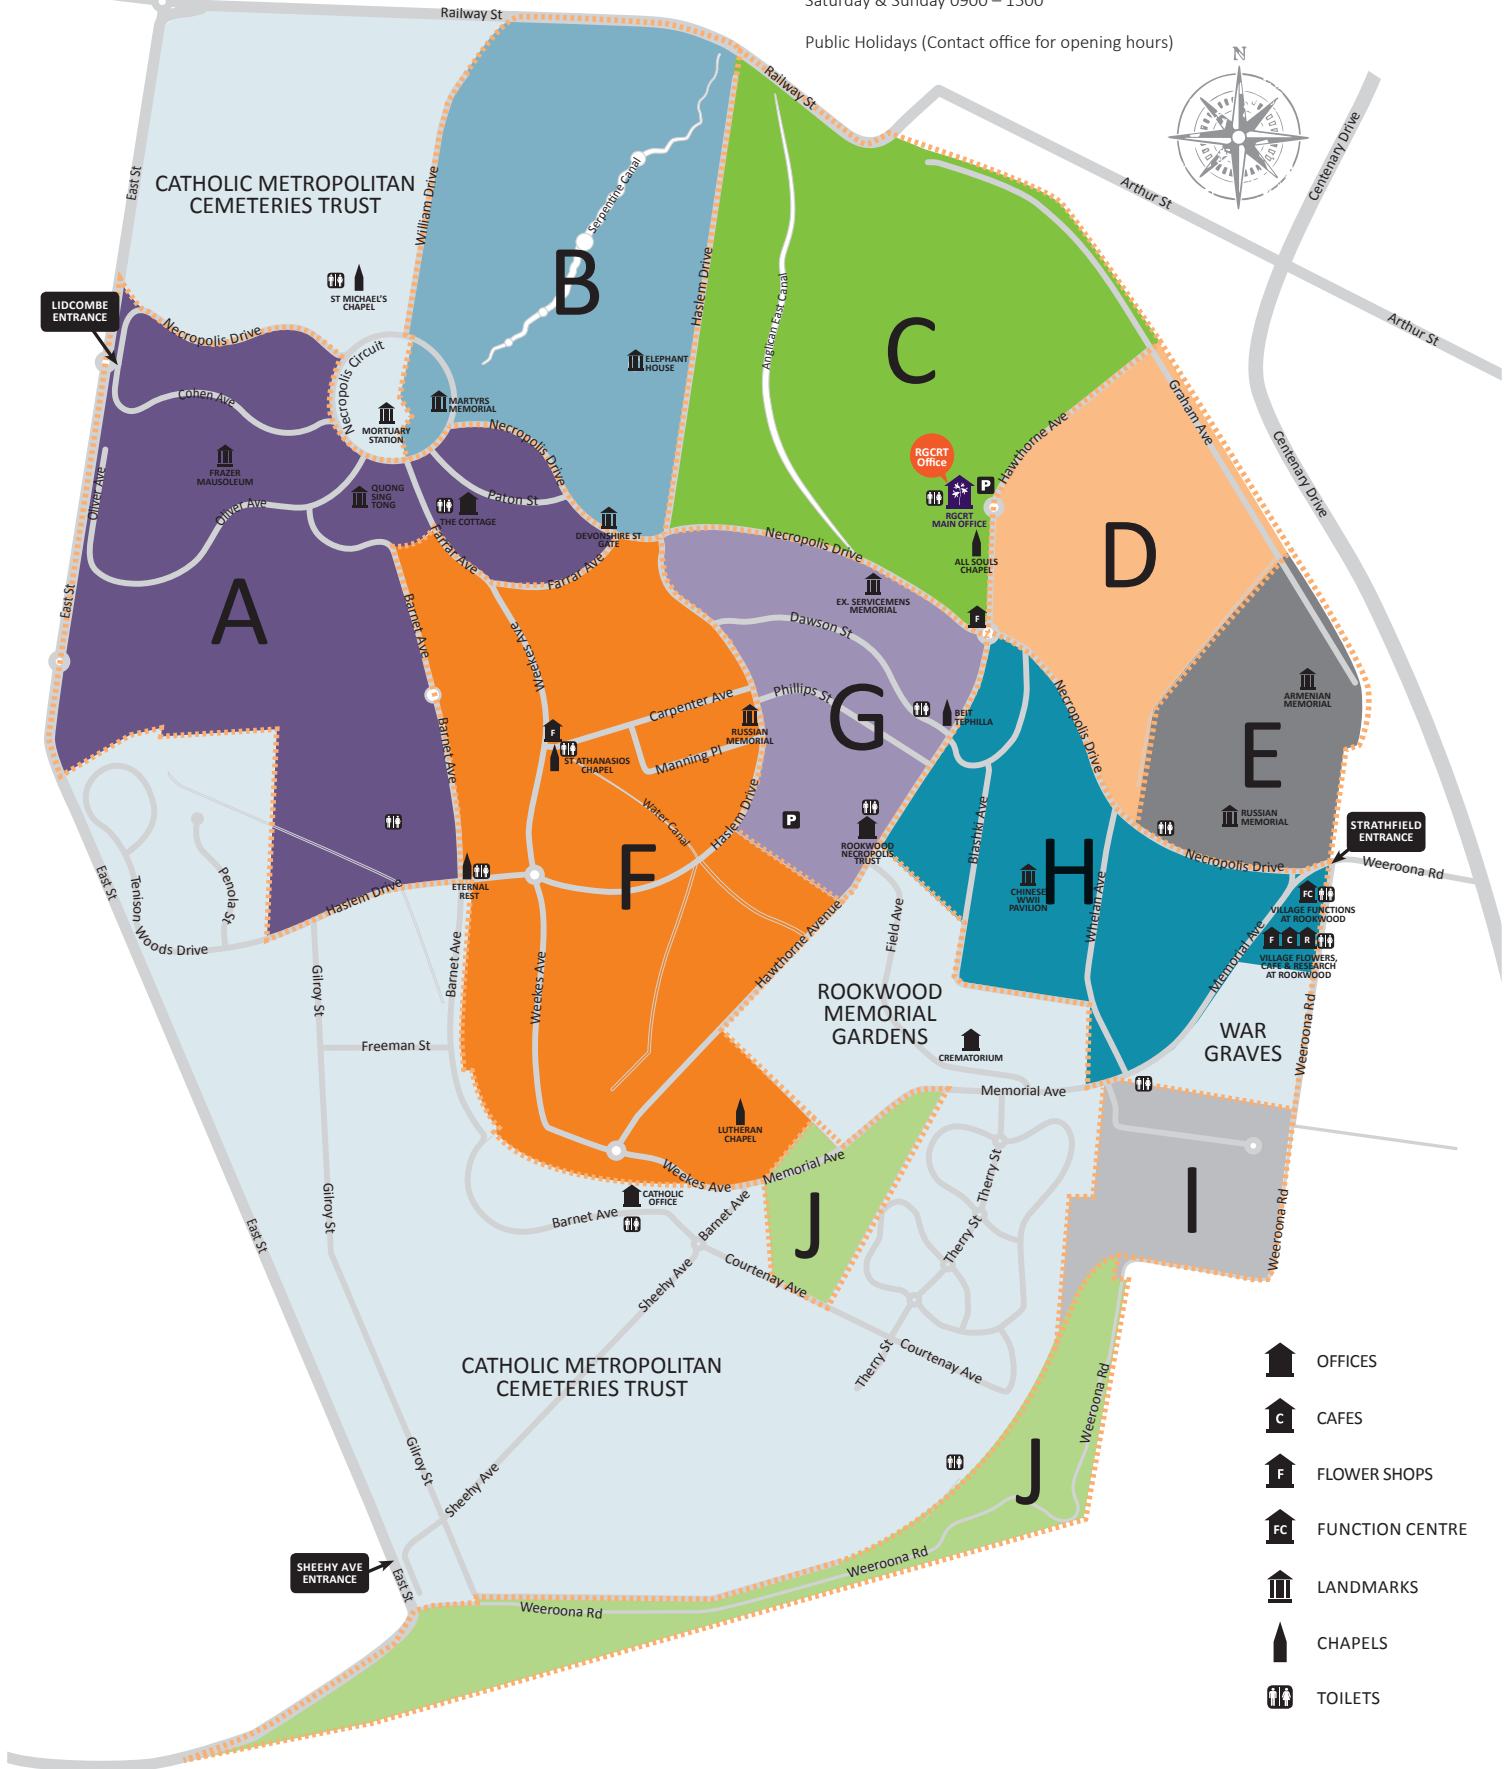

STRATHFIELD ENTRANCE

ROOKWOOD NECROPOLIS TRUST

BEIT TEPHILLA

CHINESE WWII PAVILION

VILLAGE FUNCTIONS AT ROOKWOOD

VILLAGE FLOWERS, CAFE & RESEARCH AT ROOKWOOD

WAR GRAVES

LEGENDS

A	B	C	D	E	F	G	H	I	J
Eastern Orthodox Methodist/Wesleyan Presbyterian Non-Denomination Independent Jewish Chinese	Anglican Naval Heritage Non-Denomination	Anglican Non-Denomination Heritage	Anglican Non-Denomination	Orthodox Armenian Assyrian Church of the East Assyrian Christian Non-Denomination	Eastern Orthodox Methodist Lutheran/Estonian Independent Muslim Baby Lawn Ukrainian	Jewish	Chinese, Druze, Hindu, Khmer, Maori, Vietnamese, Mandaen, Childrens, Non-Denomination, Orthodox, Muslim, Jewish	Orthodox Indo Chinese Non-Denomination Chinese	Muslim Jewish